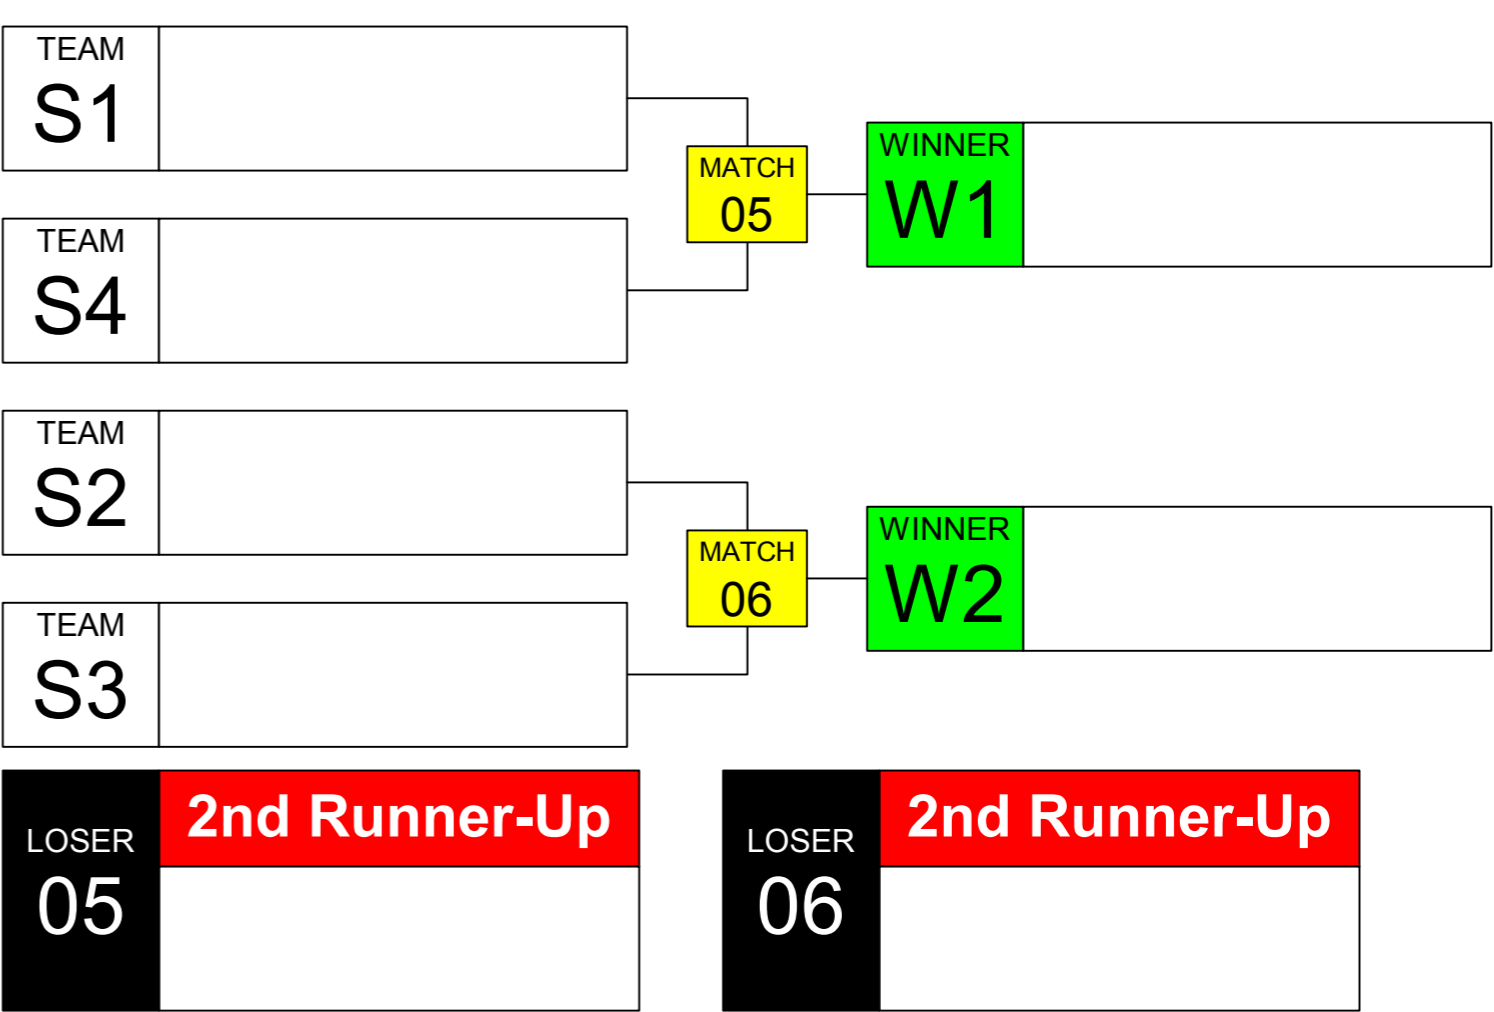

TIME
12:30

GROUP
B

Sumo Robot Senior x2 (Double) WRG 2023 Taipei

ARENA
03

November
18th

TIME
12:30

GROUP
C

Sumo Robot Senior x2 (Double) WRG 2023 Taipei

ARENA
04

November
18th

TIME
12:30

GROUP
D

Sumo Robot Senior x2 (Double) WRG 2023 Taipei

ARENA 02	November 18th	TIME 13:00
--------------------	------------------	----------------------

QUARTER FINAL

SEMI-FINAL

FINAL