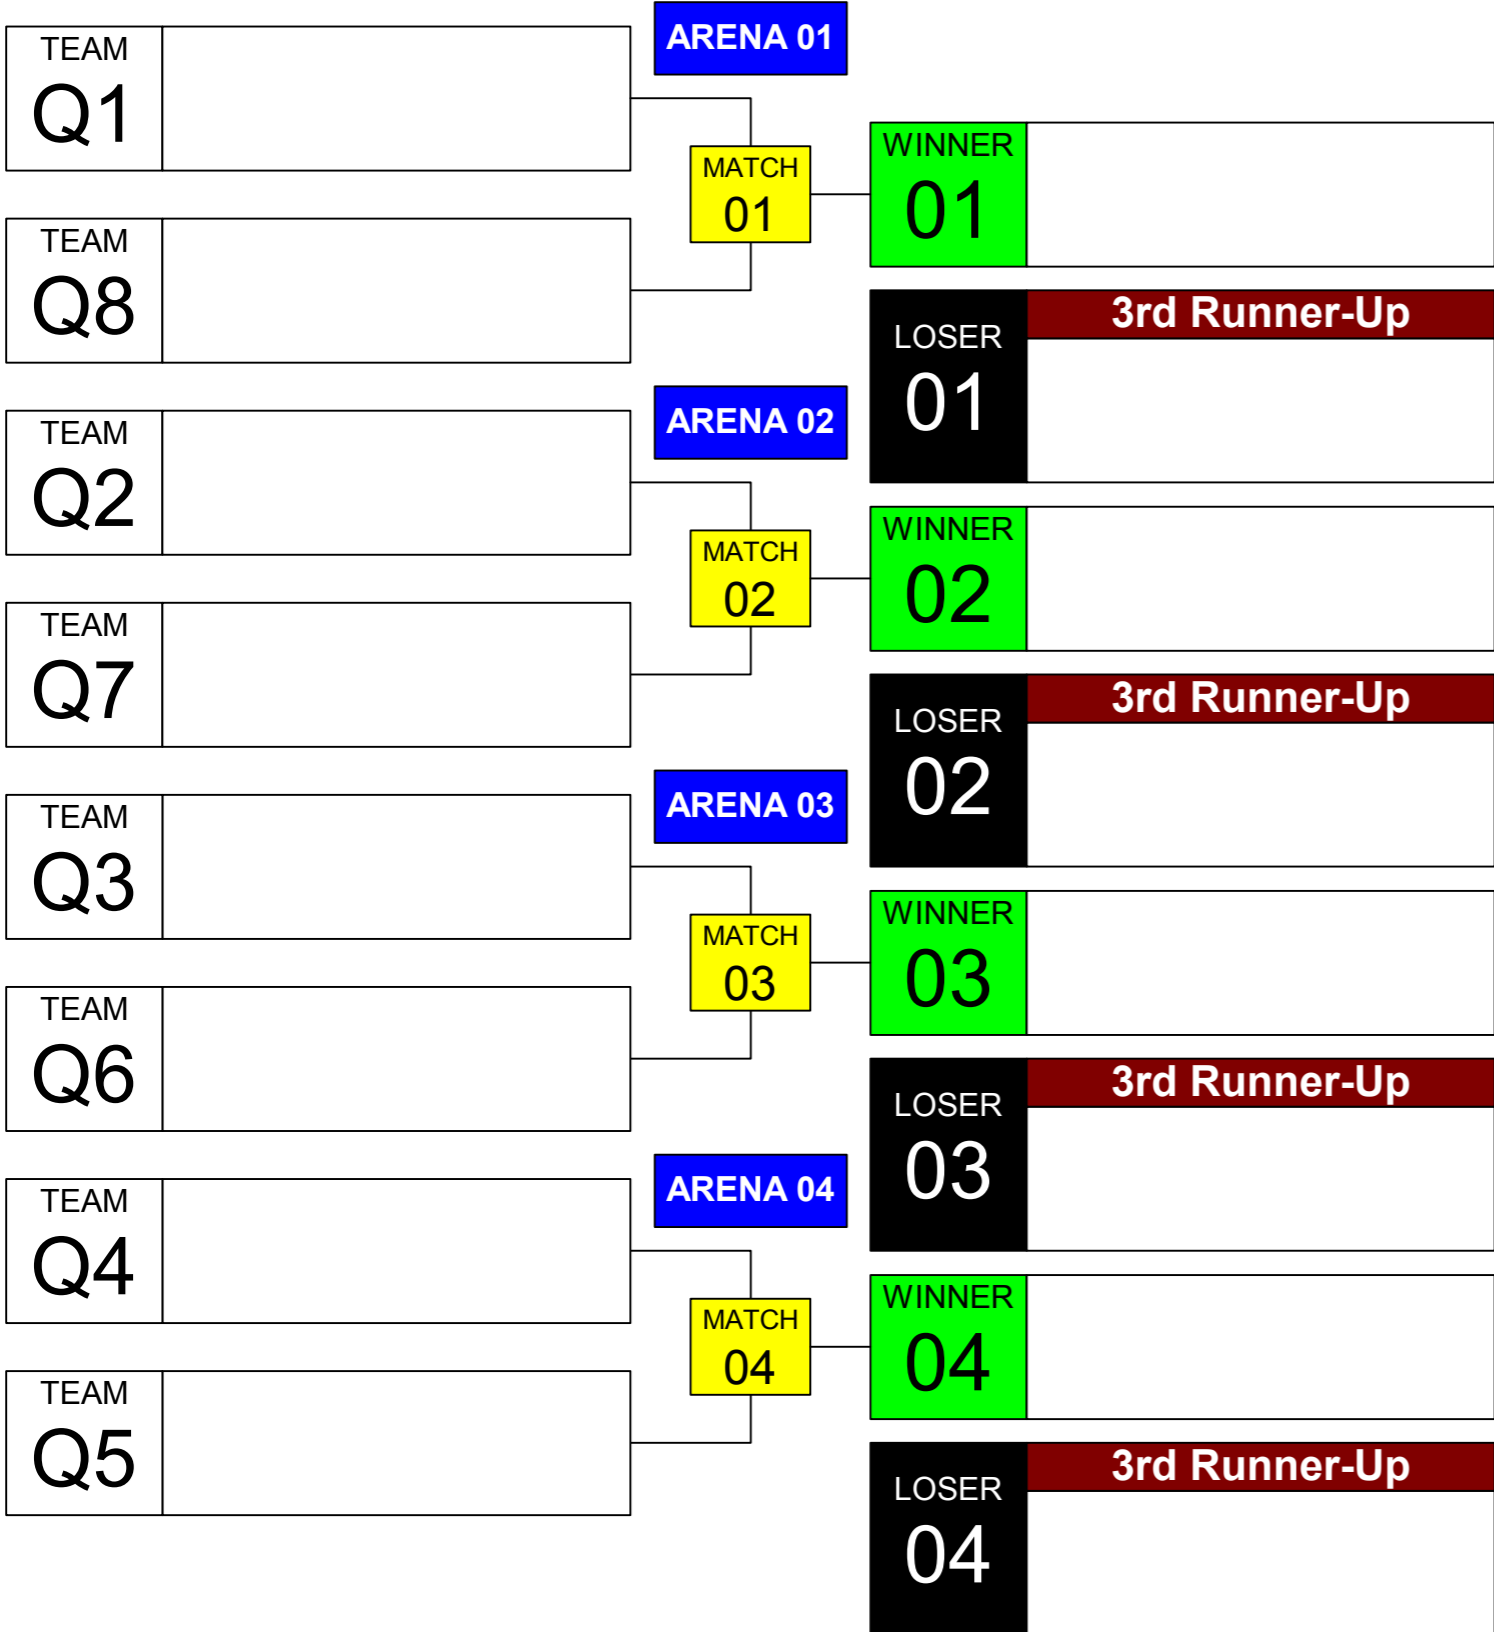

Sumo Robot Senior x2 (Double) WRG 2023 Taipei

ARENA
01

November
18th

TIME
12:30

GROUP
A

Sumo Robot Senior x2 (Double) WRG 2023 Taipei

ARENA
02

November
18th

TIME
12:30

GROUP
B

Sumo Robot Senior x2 (Double) WRG 2023 Taipei

ARENA
03

November
18th

TIME
12:30

GROUP
C

Sumo Robot Senior x2 (Double) WRG 2023 Taipei

ARENA
04

November
18th

TIME
12:30

GROUP
D

Sumo Robot Senior x2 (Double) WRG 2023 Taipei

ARENA 02	November 18th	TIME 13:00
--------------------	------------------	----------------------

QUARTER FINAL

SEMI-FINAL

FINAL