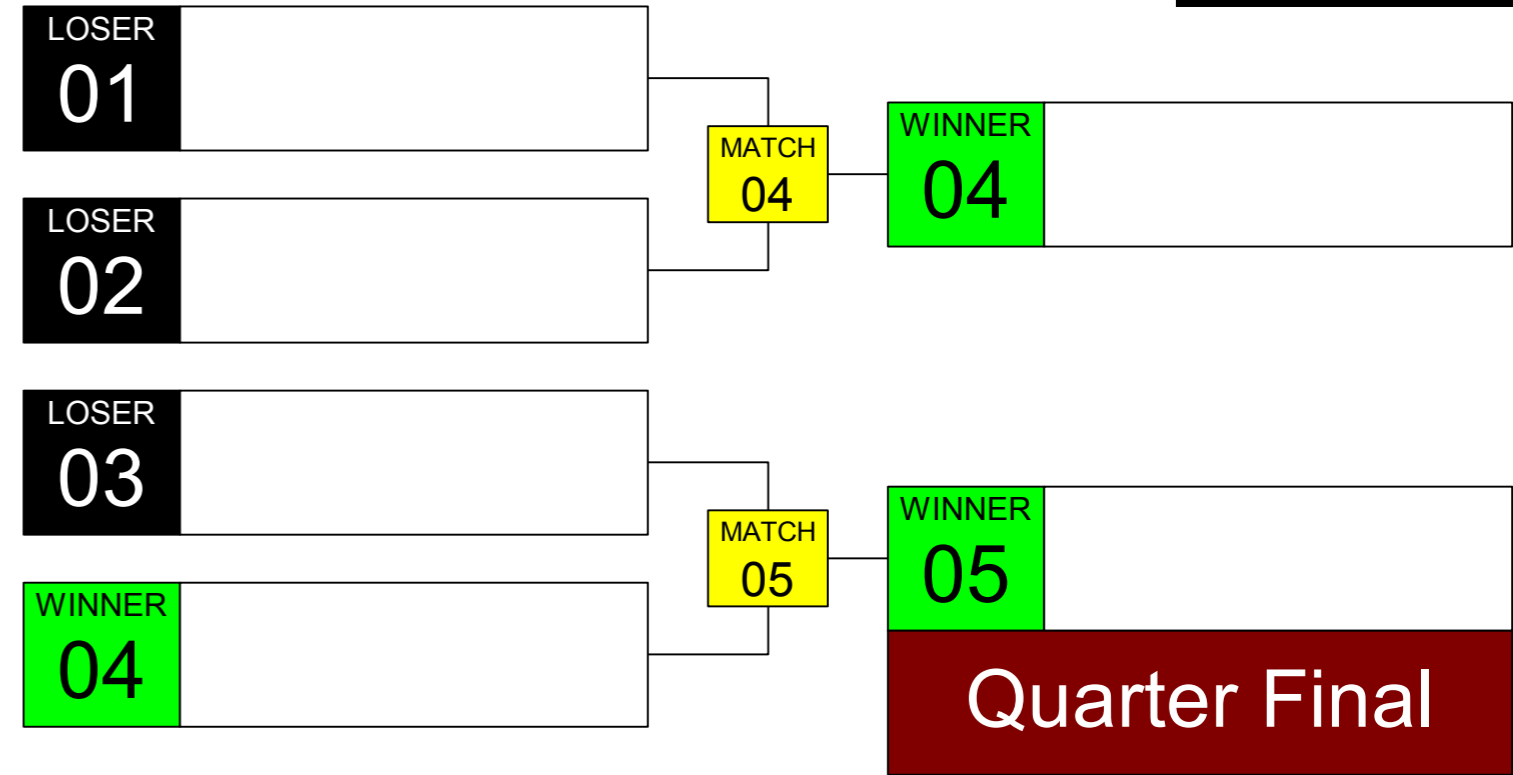

Sumo Robot Senior x2 (Double) WRG 2023 Taipei

ARENA
01

November
18th

TIME
12:30

GROUP
A

Sumo Robot Senior x2 (Double) WRG 2023 Taipei

ARENA
02

November
18th

TIME
12:30

GROUP
B

Sumo Robot Senior x2 (Double) WRG 2023 Taipei

ARENA
03

November
18th

TIME
12:30

GROUP
C

Sumo Robot Senior x2 (Double) WRG 2023 Taipei

ARENA
04

November
18th

TIME
12:30

GROUP
D

Sumo Robot Senior x2 (Double) WRG 2023 Taipei

ARENA 02	November 18th	TIME 13:00
--------------------	------------------	----------------------

QUARTER FINAL

SEMI-FINAL