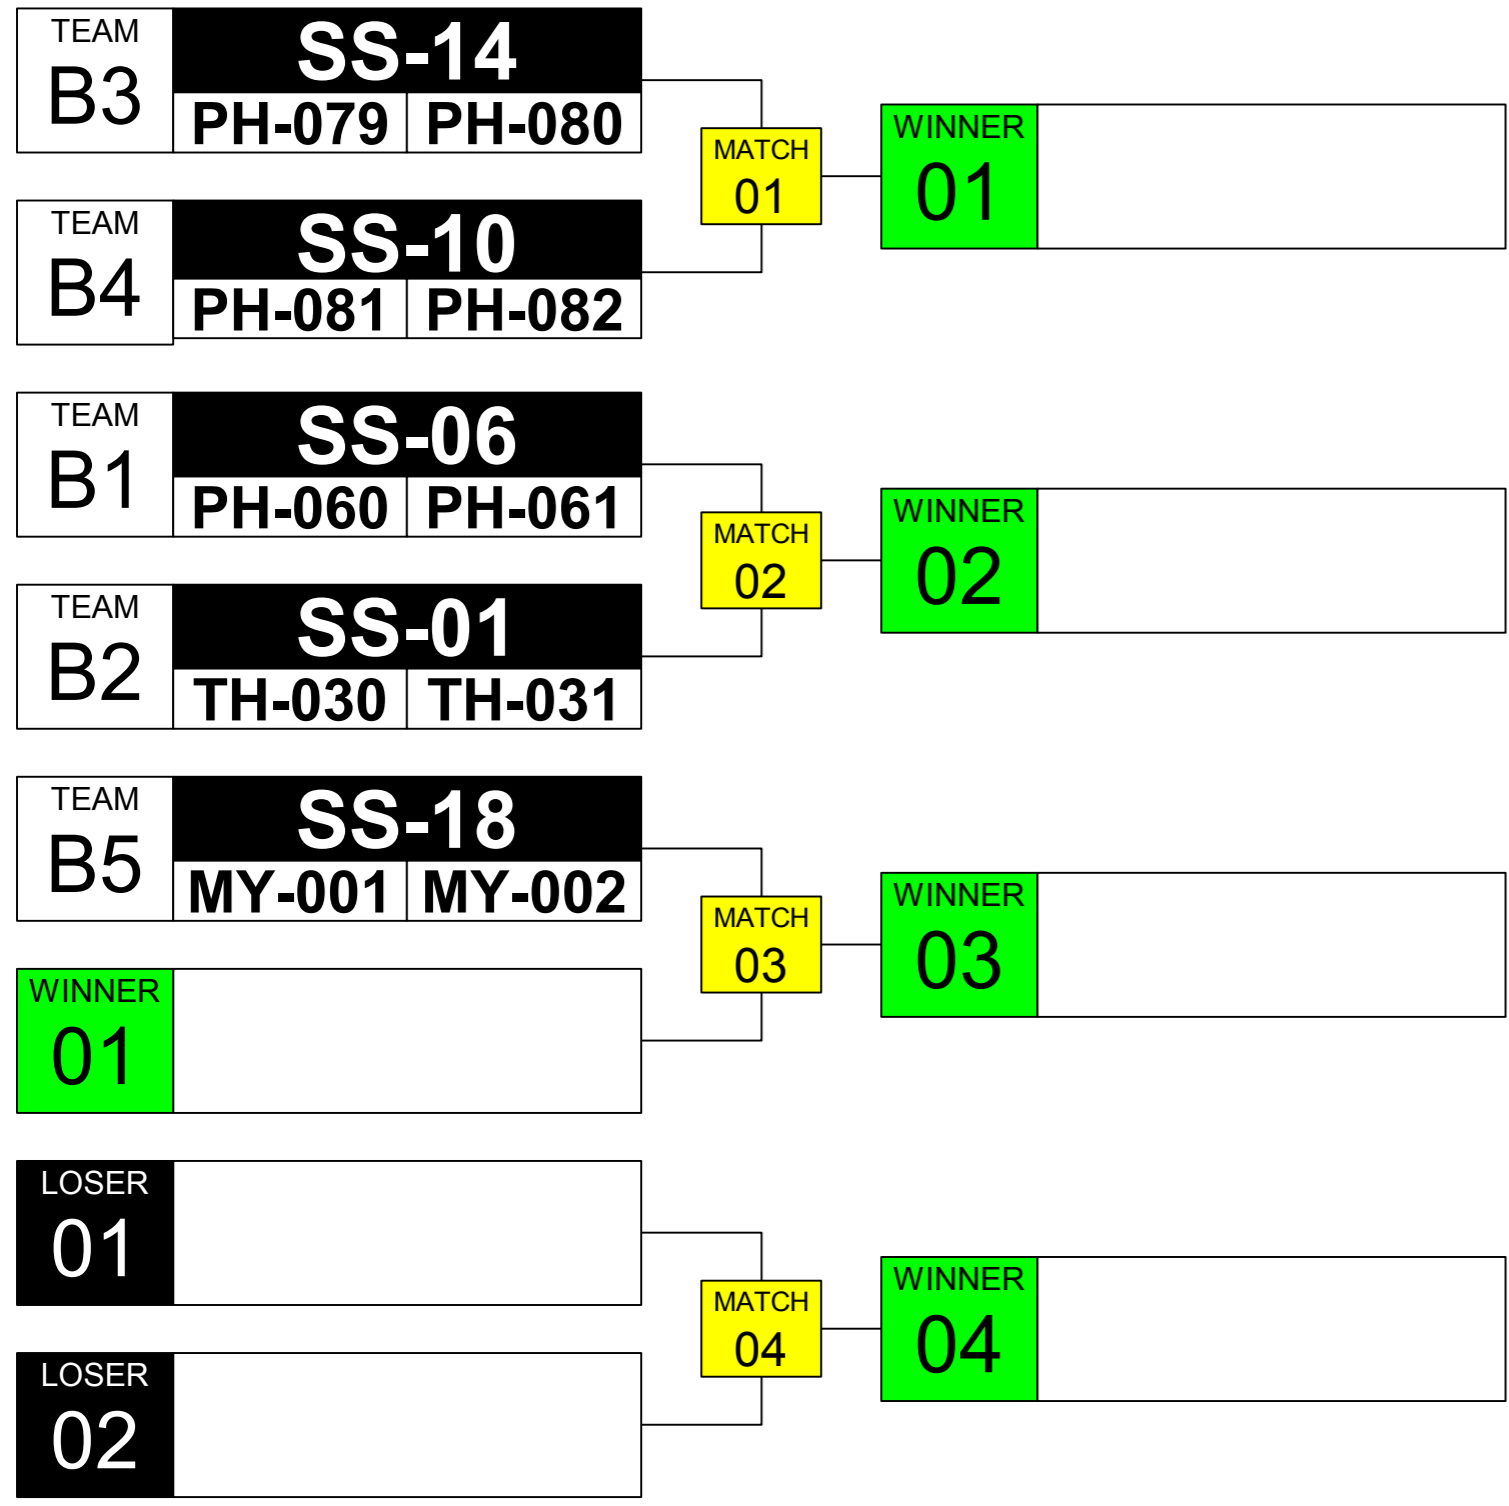

Sumo Robot Senior x2 (Double) WRG 2023 Taipei

ARENA
01

November
18th

TIME
12:30

GROUP
A

Sumo Robot Senior x2 (Double) WRG 2023 Taipei

ARENA
02

November
18th

TIME
12:30

GROUP
B

Sumo Robot Senior x2 (Double) WRG 2023 Taipei

ARENA
03

November
18th

TIME
12:30

GROUP
C

Sumo Robot Senior x2 (Double) WRG 2023 Taipei

ARENA
04

November
18th

TIME
12:30

GROUP
D

Sumo Robot Senior x2 (Double) WRG 2023 Taipei

ARENA 02	November 18th	TIME 13:00
--------------------	------------------	----------------------

QUARTER FINAL

SEMI-FINAL

FINAL