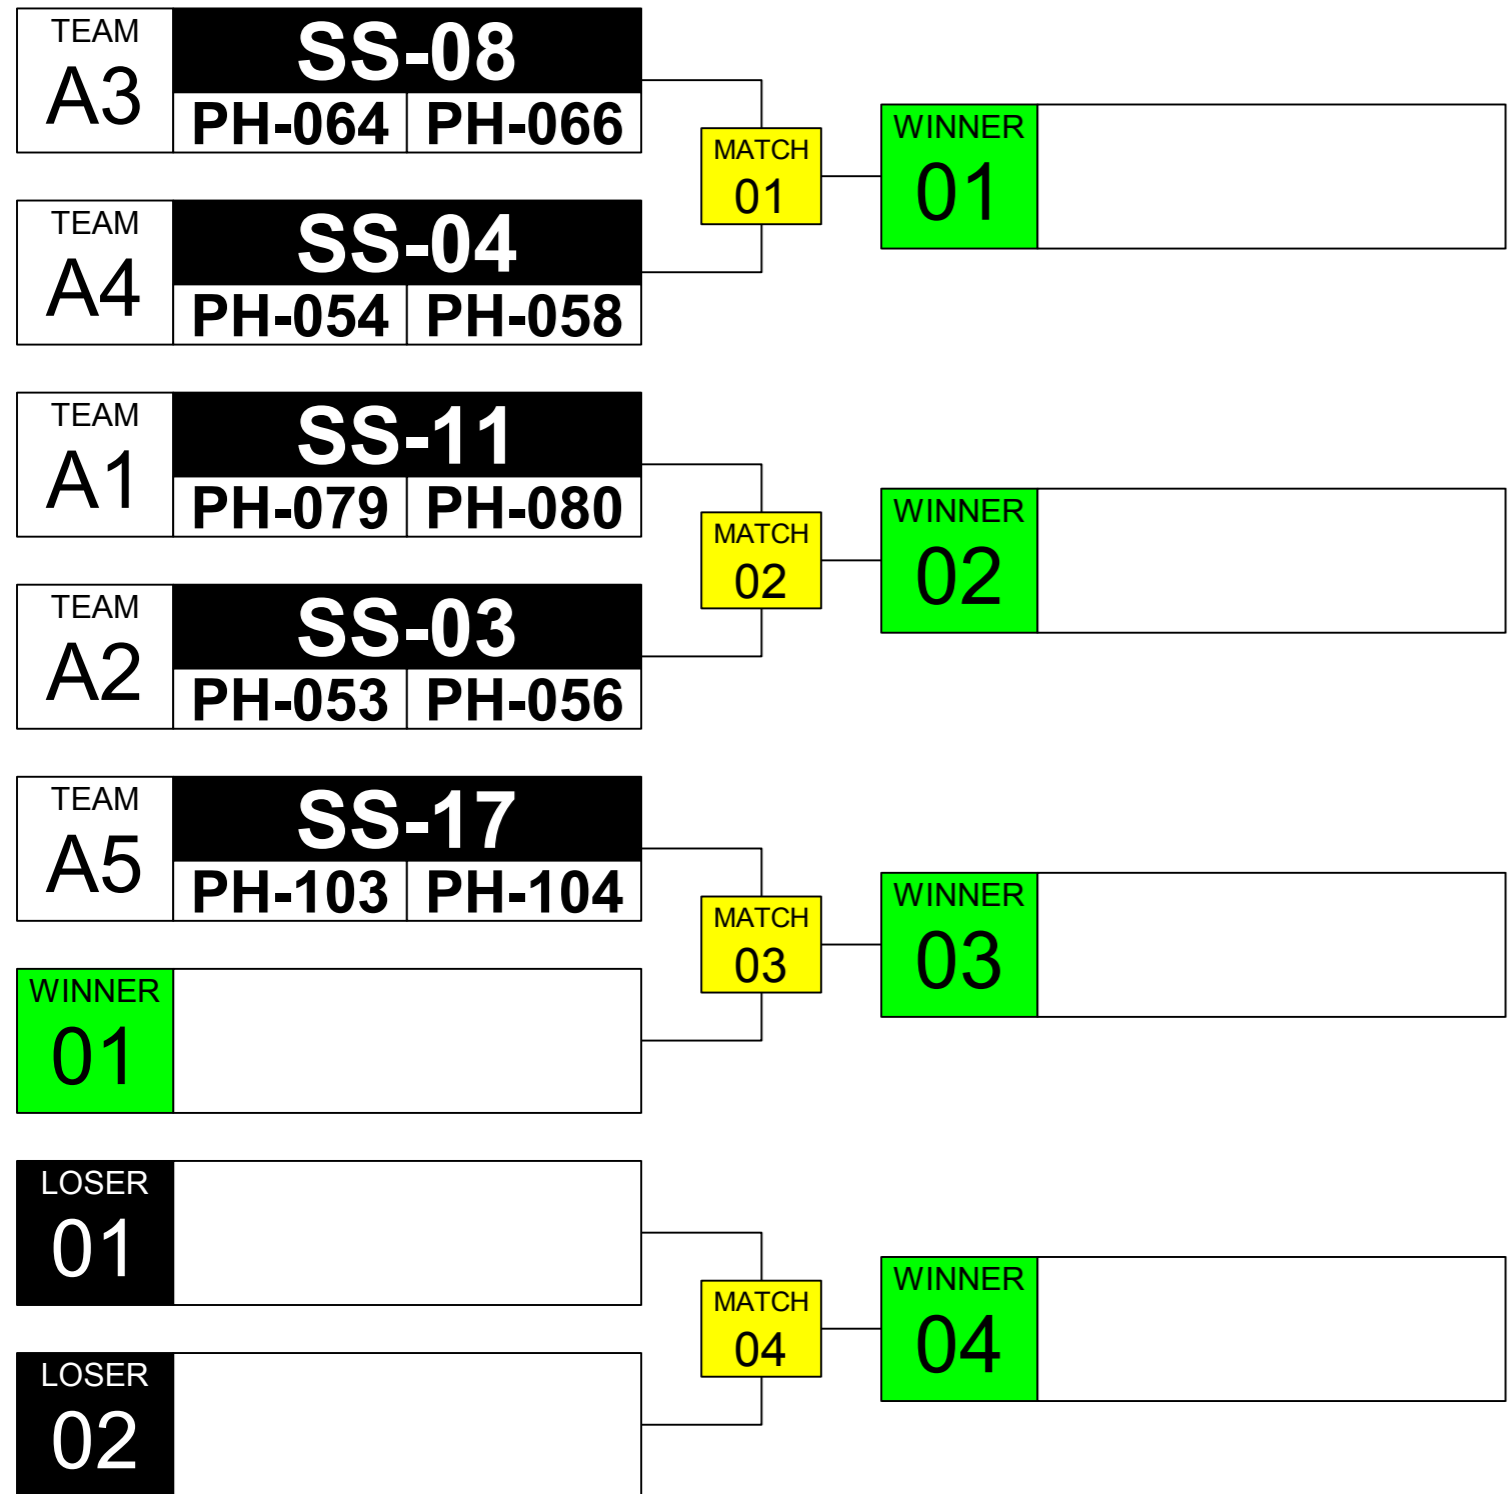

Sumo Robot Senior x2 (Double) WRG 2023 Taipei

ARENA
01

November
18th

TIME
12:30

GROUP
A

Sumo Robot Senior x2 (Double) WRG 2023 Taipei

ARENA
02

November
18th

TIME
12:30

GROUP
B

Sumo Robot Senior x2 (Double) WRG 2023 Taipei

ARENA
03

November
18th

TIME
12:30

GROUP
C

Sumo Robot Senior x2 (Double) WRG 2023 Taipei

ARENA
04

November
18th

TIME
12:30

GROUP
D

Sumo Robot Senior x2 (Double) WRG 2023 Taipei

ARENA 02	November 18th	TIME 13:00
--------------------	------------------	----------------------

QUARTER FINAL

SEMI-FINAL