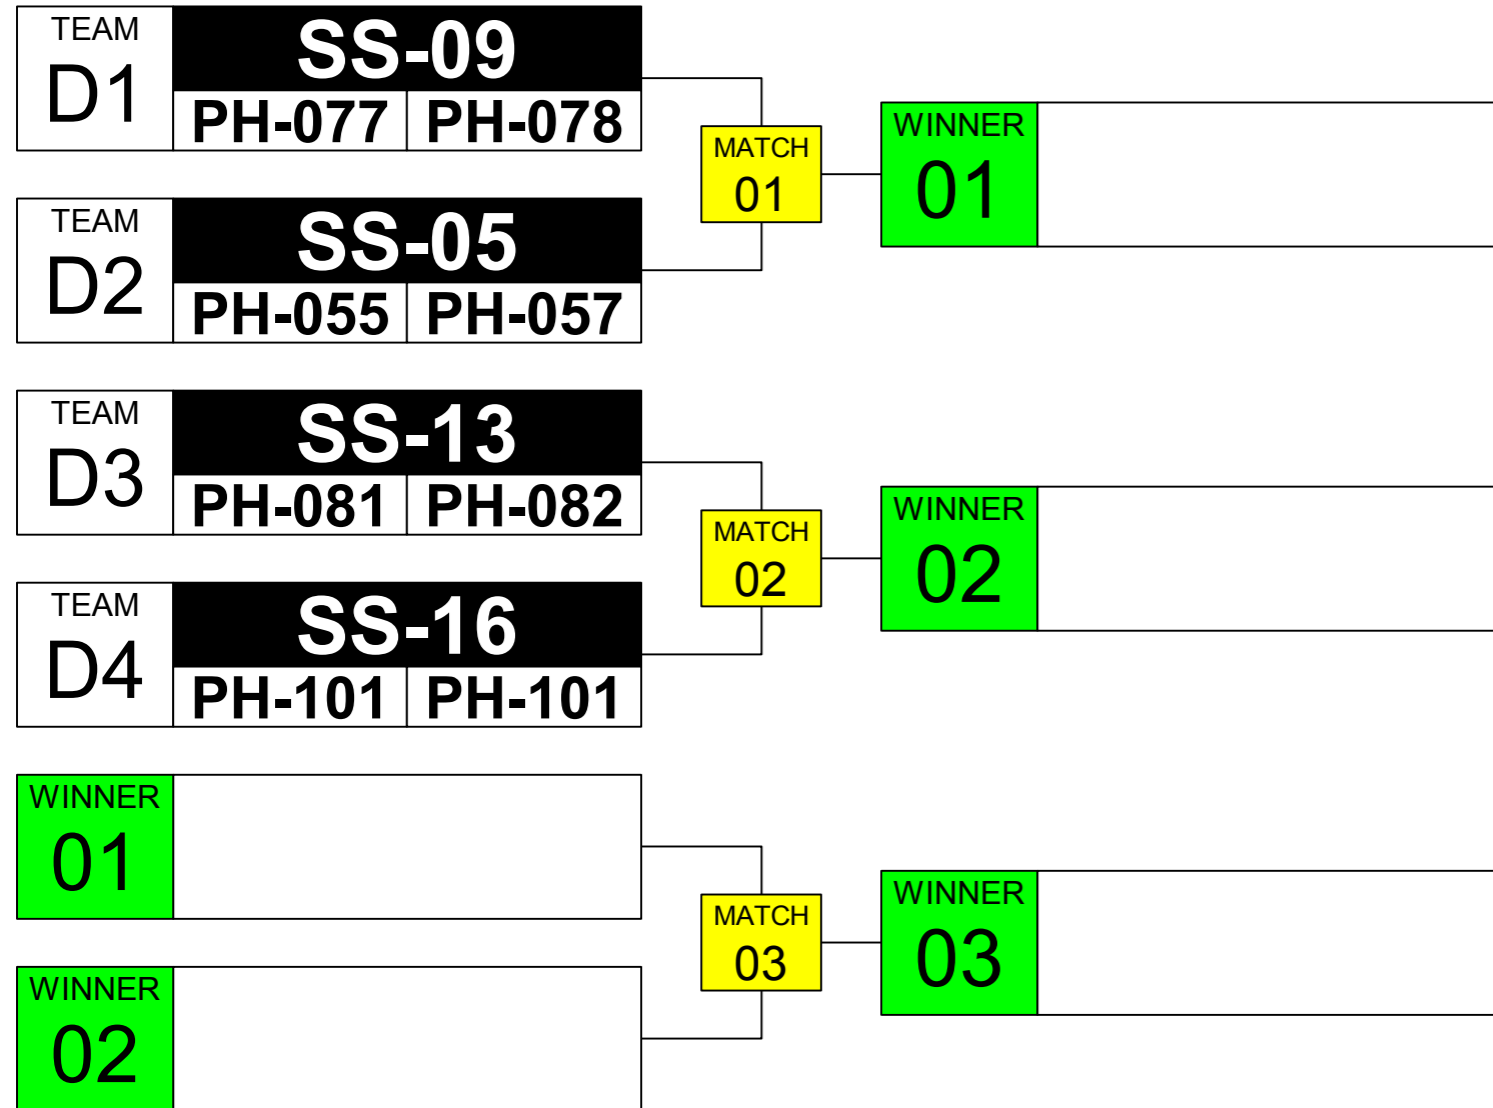

Sumo Robot Senior x2 (Double) WRG 2023 Taipei

ARENA
01

November
18th

TIME
12:30

GROUP
A

Sumo Robot Senior x2 (Double) WRG 2023 Taipei

ARENA
02

November
18th

TIME
12:30

GROUP
B

Sumo Robot Senior x2 (Double) WRG 2023 Taipei

ARENA
03

November
18th

TIME
12:30

GROUP
C

Sumo Robot Senior x2 (Double) WRG 2023 Taipei

ARENA
04

November
18th

TIME
12:30

GROUP
D

Sumo Robot Senior x2 (Double) WRG 2023 Taipei

ARENA 02	November 18th	TIME 13:00
--------------------	------------------	----------------------

QUARTER FINAL

SEMI-FINAL

FINAL