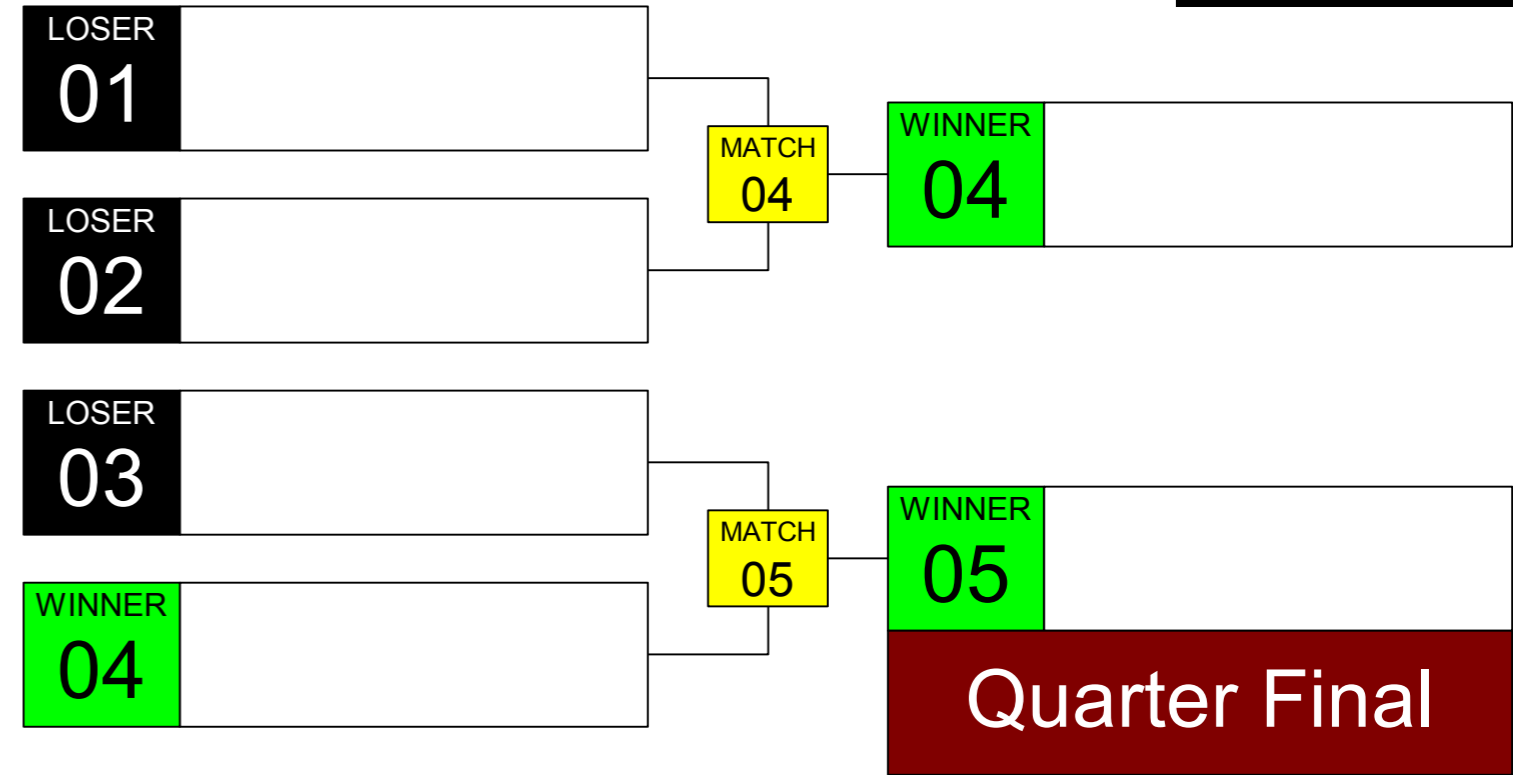

Sumo Robot Senior x2 (Double) WRG 2023 Taipei

ARENA
01

November
18th

TIME
12:30

GROUP
A

Sumo Robot Senior x2 (Double) WRG 2023 Taipei

ARENA
02

November
18th

TIME
12:30

GROUP
B

Sumo Robot Senior x2 (Double) WRG 2023 Taipei

ARENA
03

November
18th

TIME
12:30

GROUP
C

Sumo Robot Senior x2 (Double) WRG 2023 Taipei

ARENA
04

November
18th

TIME
12:30

GROUP
D

Sumo Robot Senior x2 (Double) WRG 2023 Taipei

ARENA 02	November 18th	TIME 13:00
--------------------	------------------	----------------------

QUARTER FINAL

SEMI-FINAL