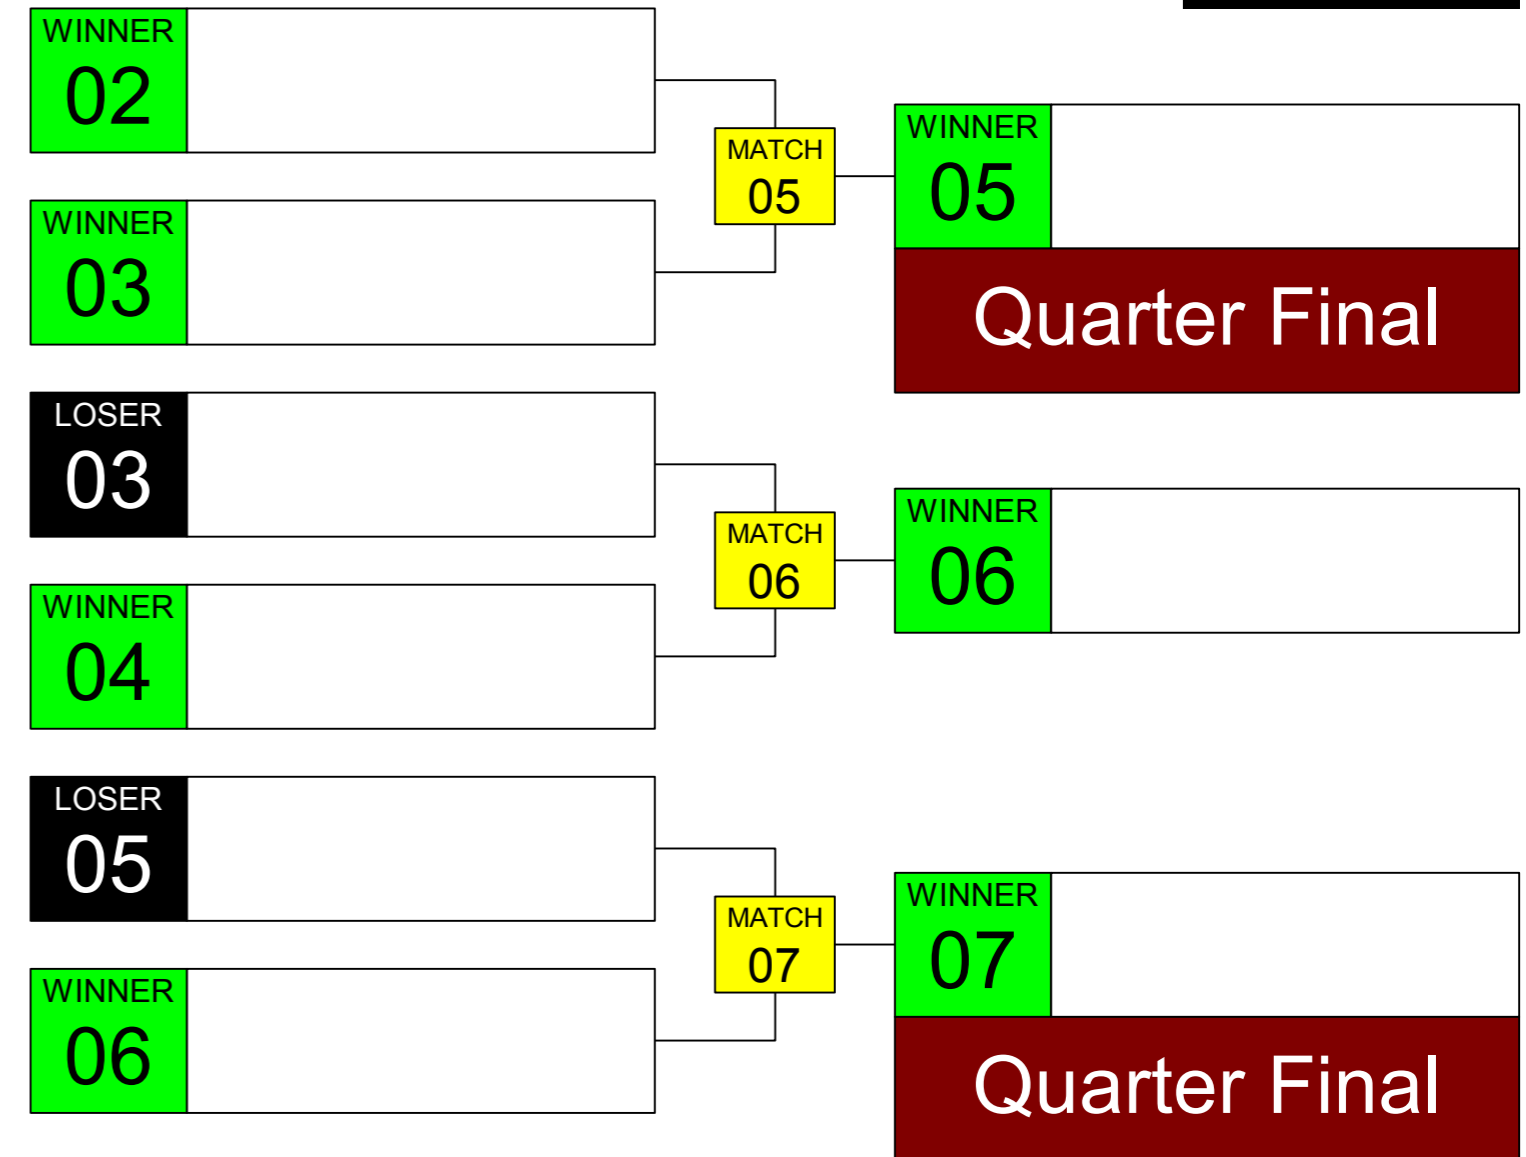

Sumo Robot Senior x2 (Double) WRG 2023 Taipei

ARENA
01

November
18th

TIME
12:30

GROUP
A

Sumo Robot Senior x2 (Double) WRG 2023 Taipei

ARENA
02

November
18th

TIME
12:30

GROUP
B

Sumo Robot Senior x2 (Double) WRG 2023 Taipei

ARENA
03

November
18th

TIME
12:30

GROUP
C

Sumo Robot Senior x2 (Double) WRG 2023 Taipei

ARENA
04

November
18th

TIME
12:30

GROUP
D

Sumo Robot Senior x2 (Double) WRG 2023 Taipei

ARENA 02	November 18th	TIME 13:00
--------------------	------------------	----------------------

QUARTER FINAL

SEMI-FINAL