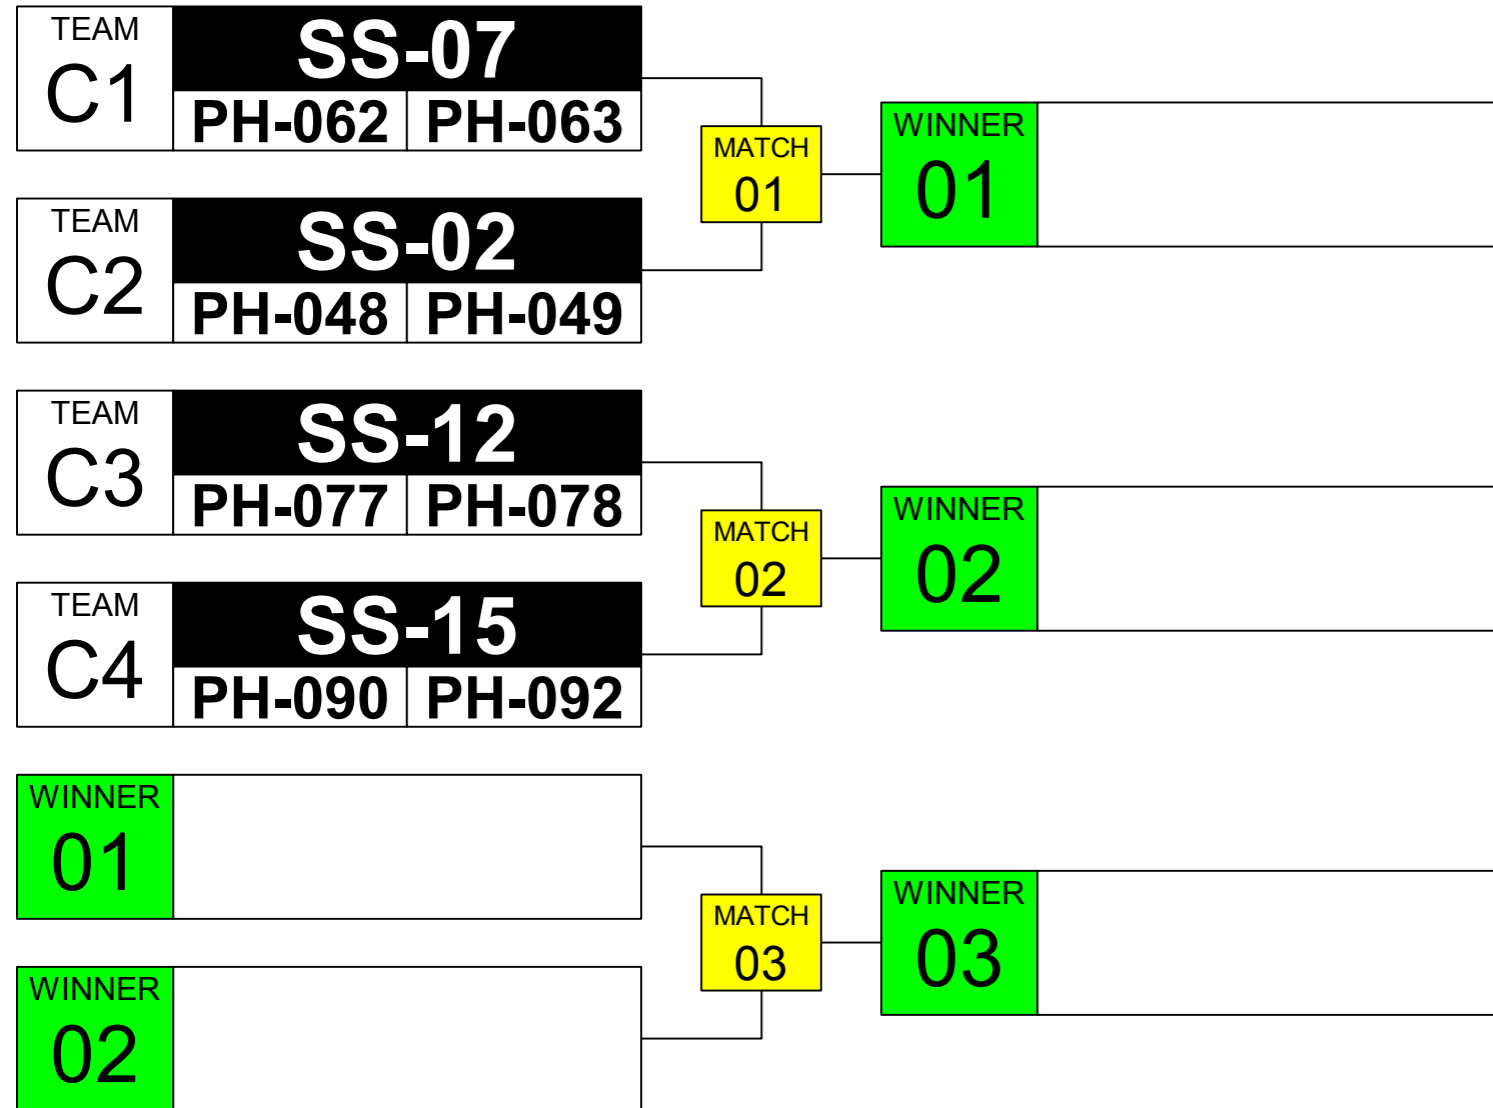

Sumo Robot Senior x2 (Double) WRG 2023 Taipei

ARENA
01

November
18th

TIME
12:30

GROUP
A

Sumo Robot Senior x2 (Double) WRG 2023 Taipei

ARENA
02

November
18th

TIME
12:30

GROUP
B

Sumo Robot Senior x2 (Double) WRG 2023 Taipei

ARENA
03

November
18th

TIME
12:30

GROUP
C

Sumo Robot Senior x2 (Double) WRG 2023 Taipei

ARENA
04

November
18th

TIME
12:30

GROUP
D

Sumo Robot Senior x2 (Double) WRG 2023 Taipei

ARENA 02	November 18th	TIME 13:00
--------------------	------------------	----------------------

QUARTER FINAL

SEMI-FINAL