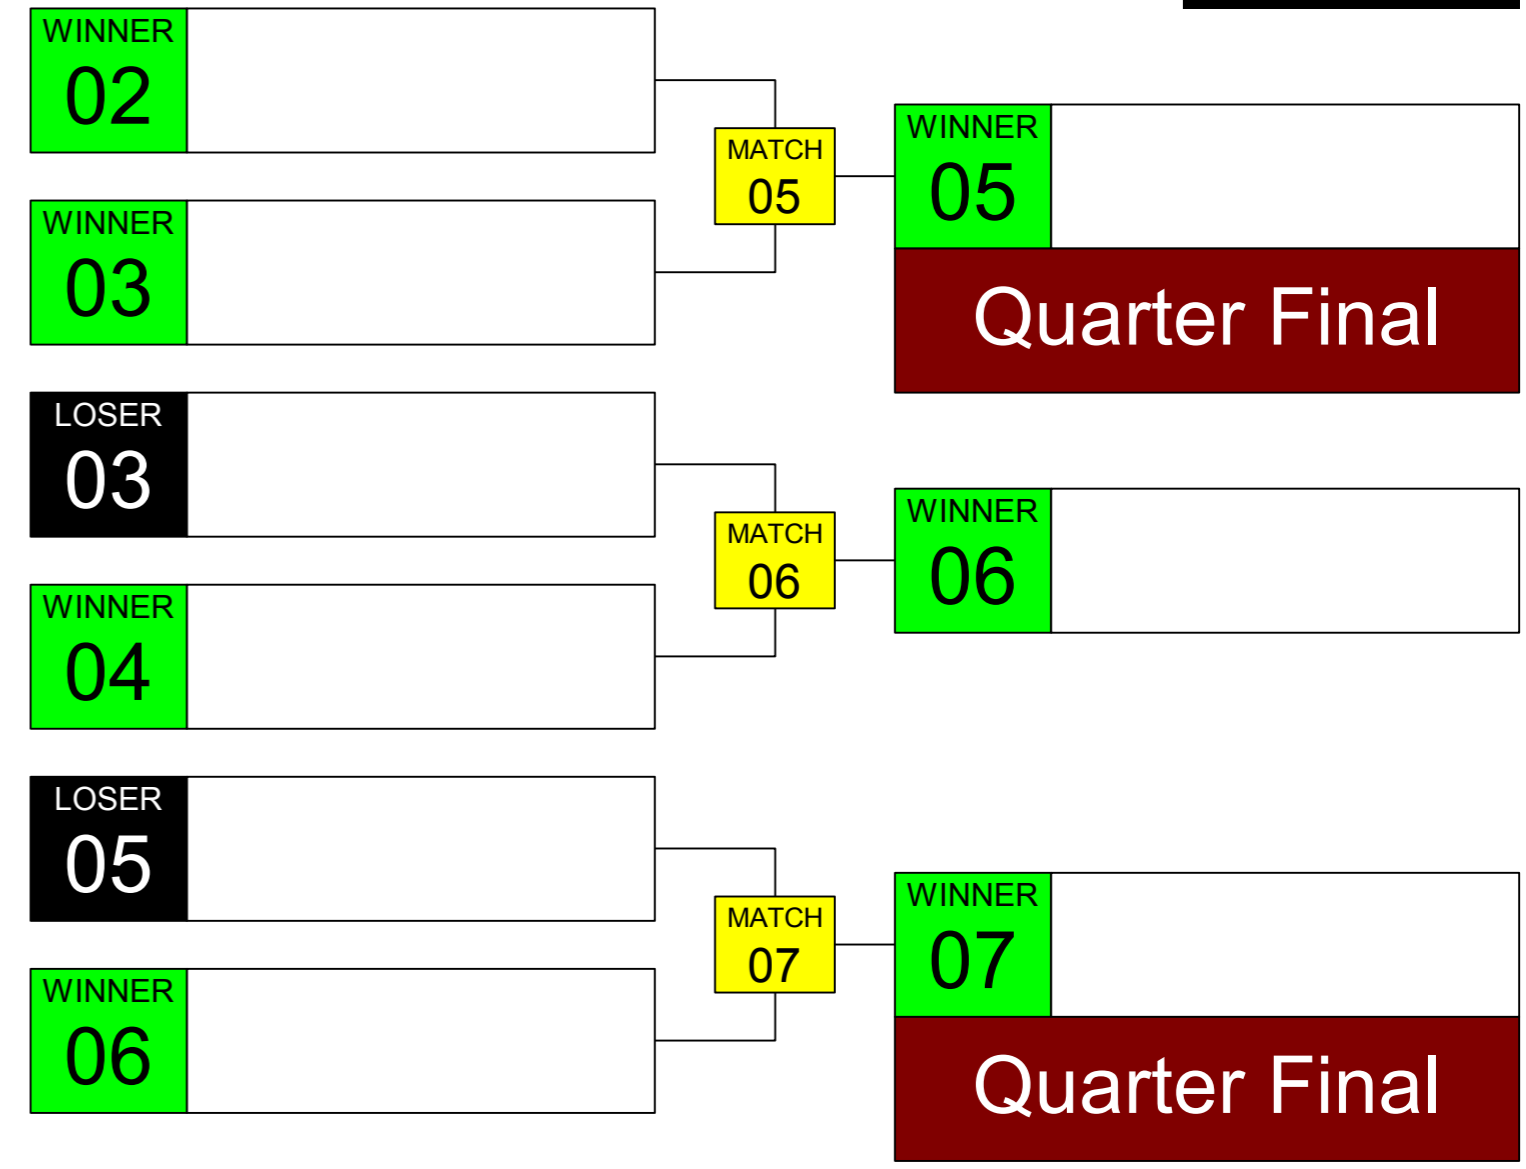

Sumo Robot Senior x2 (Double) WRG 2023 Taipei

ARENA
01

November
18th

TIME
12:30

GROUP
A

Sumo Robot Senior x2 (Double) WRG 2023 Taipei

ARENA
02

November
18th

TIME
12:30

GROUP
B

Sumo Robot Senior x2 (Double) WRG 2023 Taipei

ARENA
03

November
18th

TIME
12:30

GROUP
C

Sumo Robot Senior x2 (Double) WRG 2023 Taipei

ARENA
04

November
18th

TIME
12:30

GROUP
D

Sumo Robot Senior x2 (Double) WRG 2023 Taipei

ARENA 02	November 18th	TIME 13:00
--------------------	------------------	----------------------

QUARTER FINAL

SEMI-FINAL