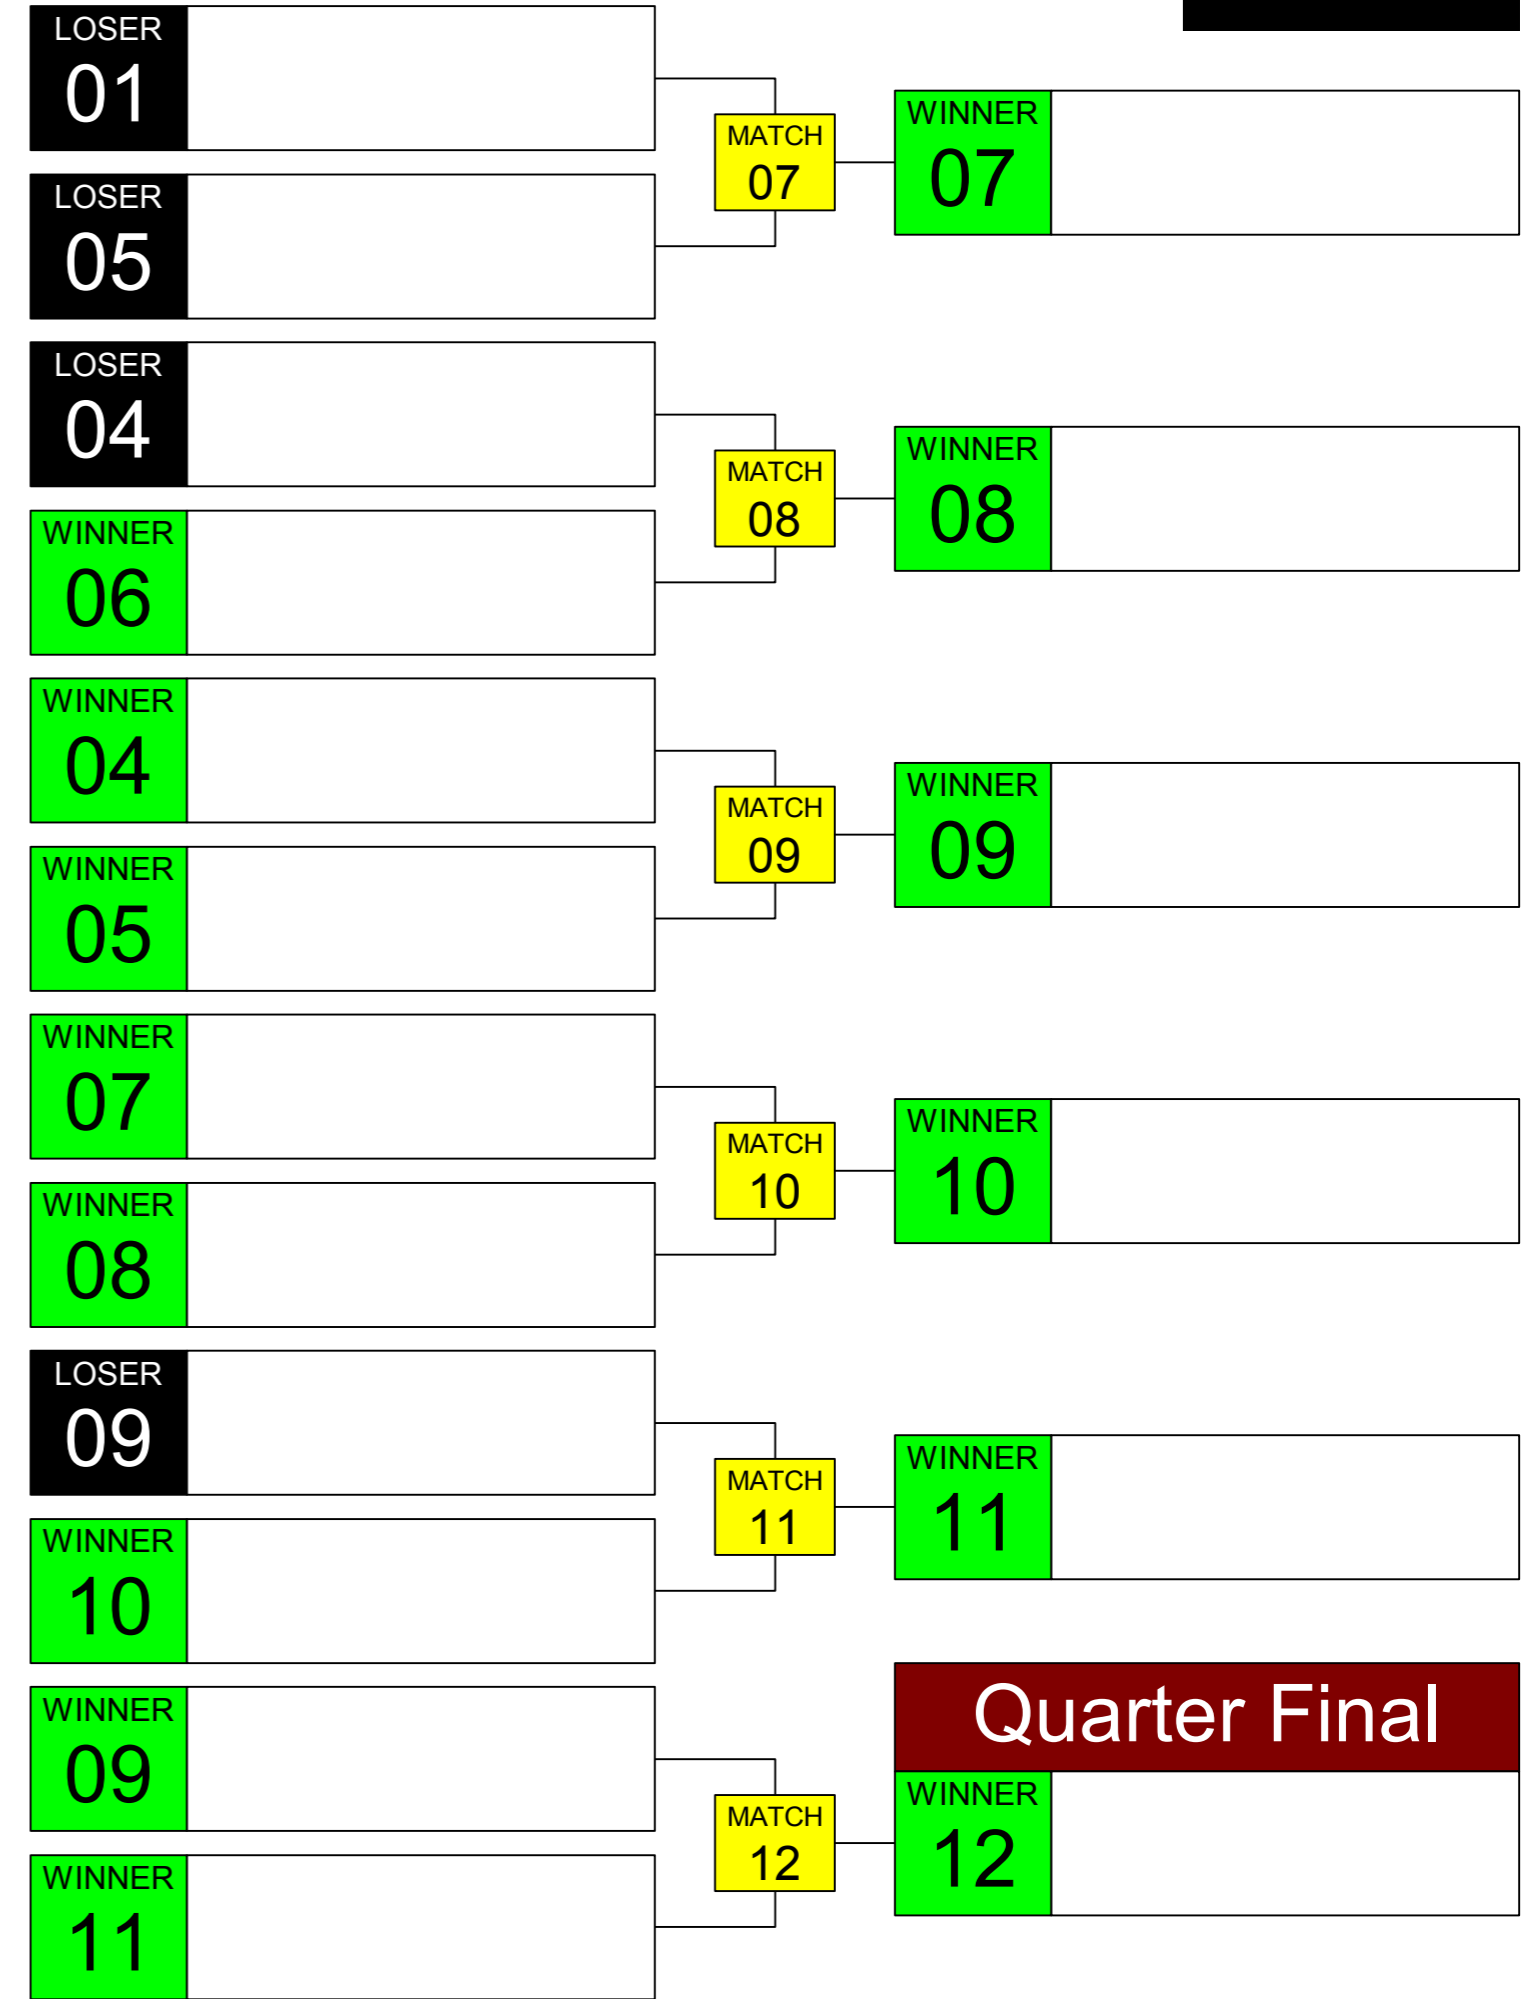

Sumo Robot Senior 3kg. WRG 2023 Taipei

ARENA
02

November
17th

TIME
15:20

GROUP
F