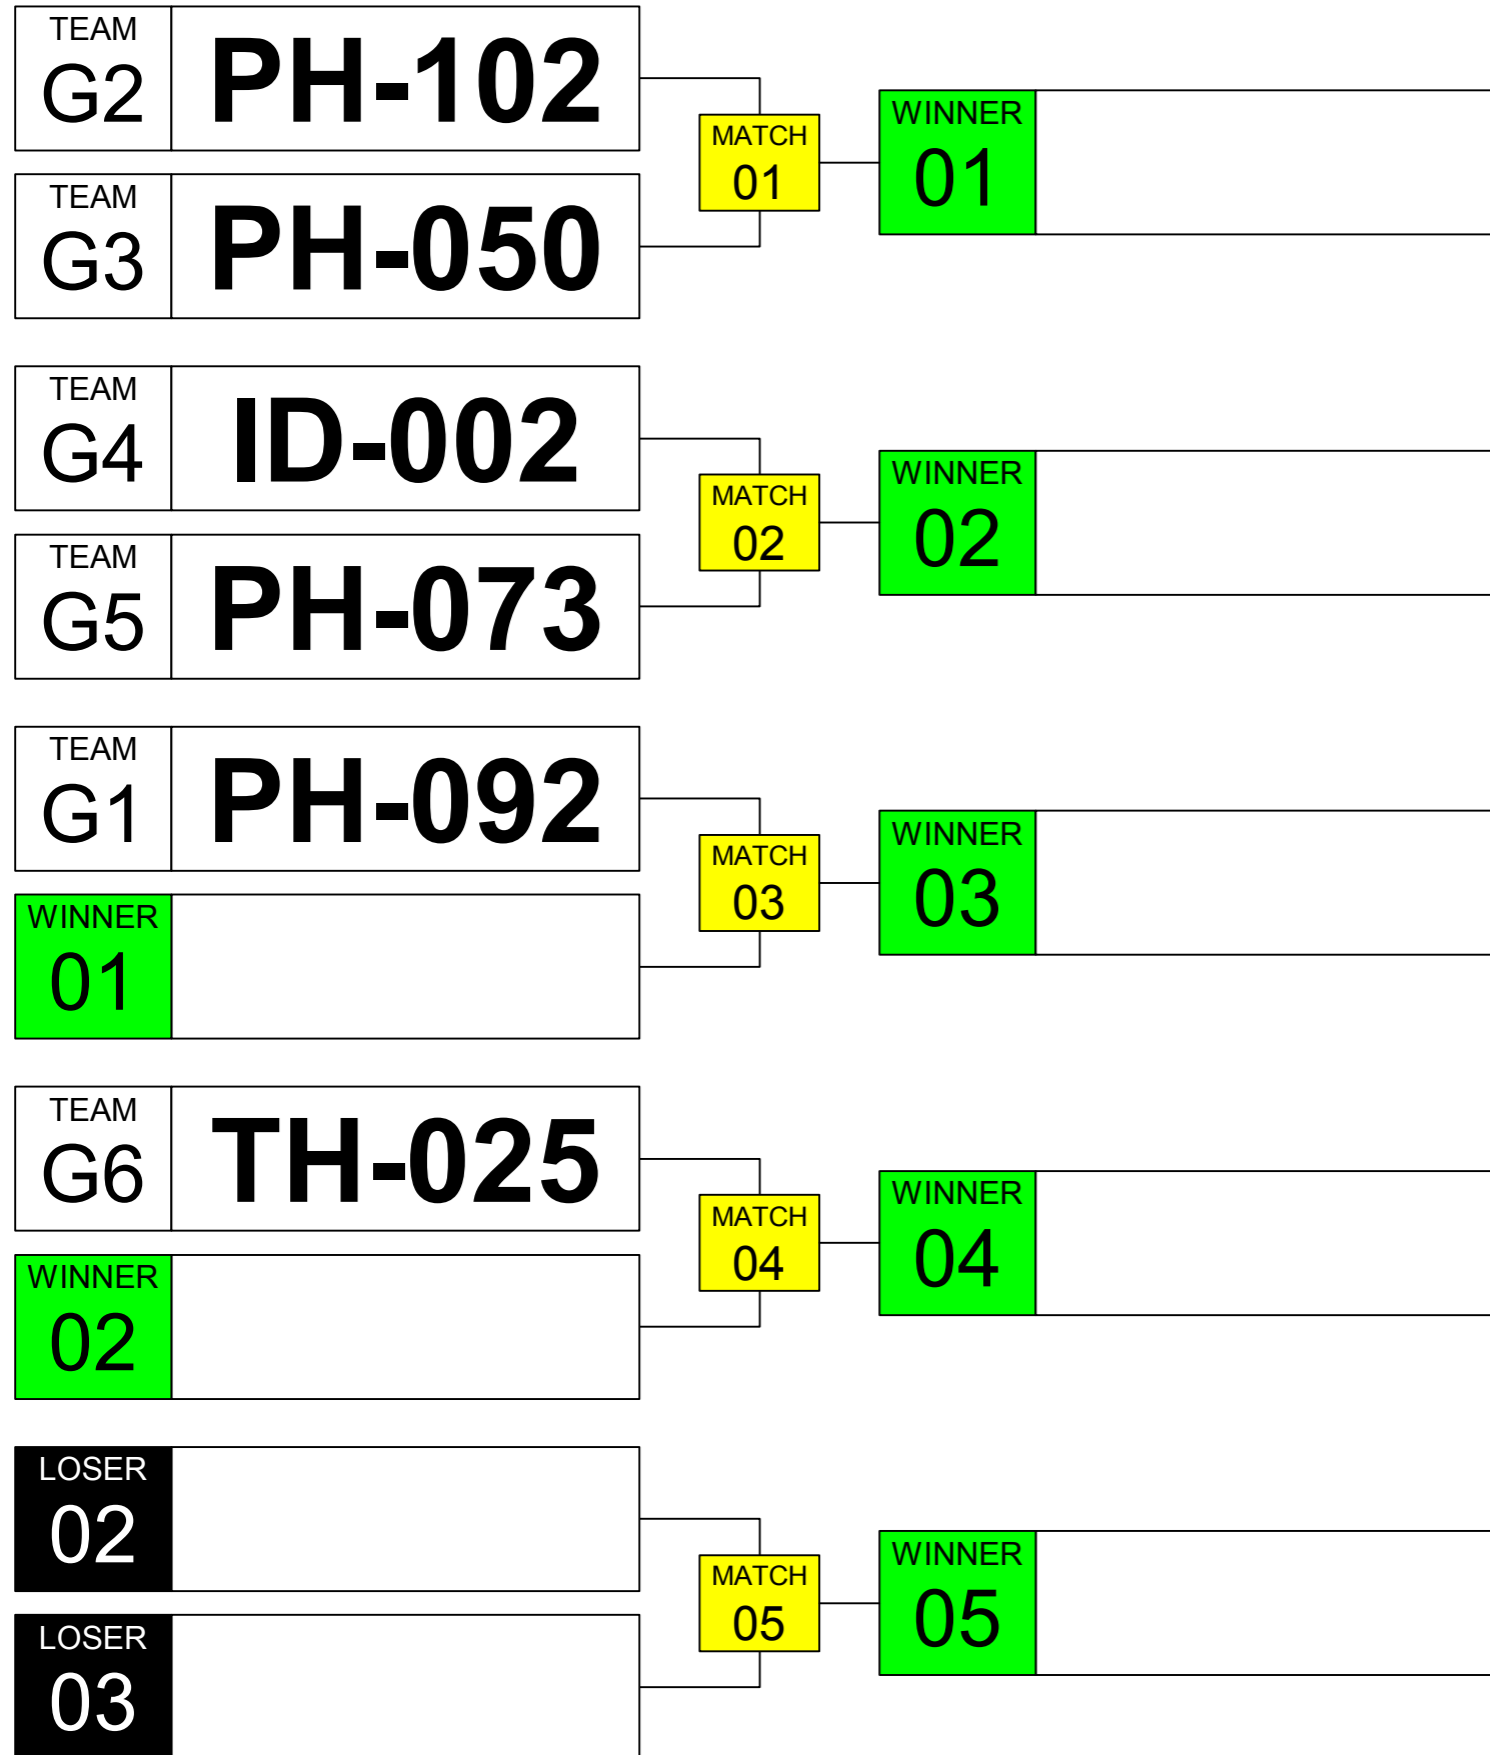

# Sumo Robot Senior 3kg. WRG 2023 Taipei

ARENA  
**01**

November  
**17th**

TIME  
**15:20**

GROUP  
**E**

# Sumo Robot Senior 3kg. WRG 2023 Taipei

ARENA  
**02**

November  
**17th**

TIME  
**15:20**

GROUP  
**F**

# Sumo Robot Senior 3kg. WRG 2023 Taipei

ARENA  
**03**

November  
**17th**

TIME  
**15:20**

GROUP  
**G**