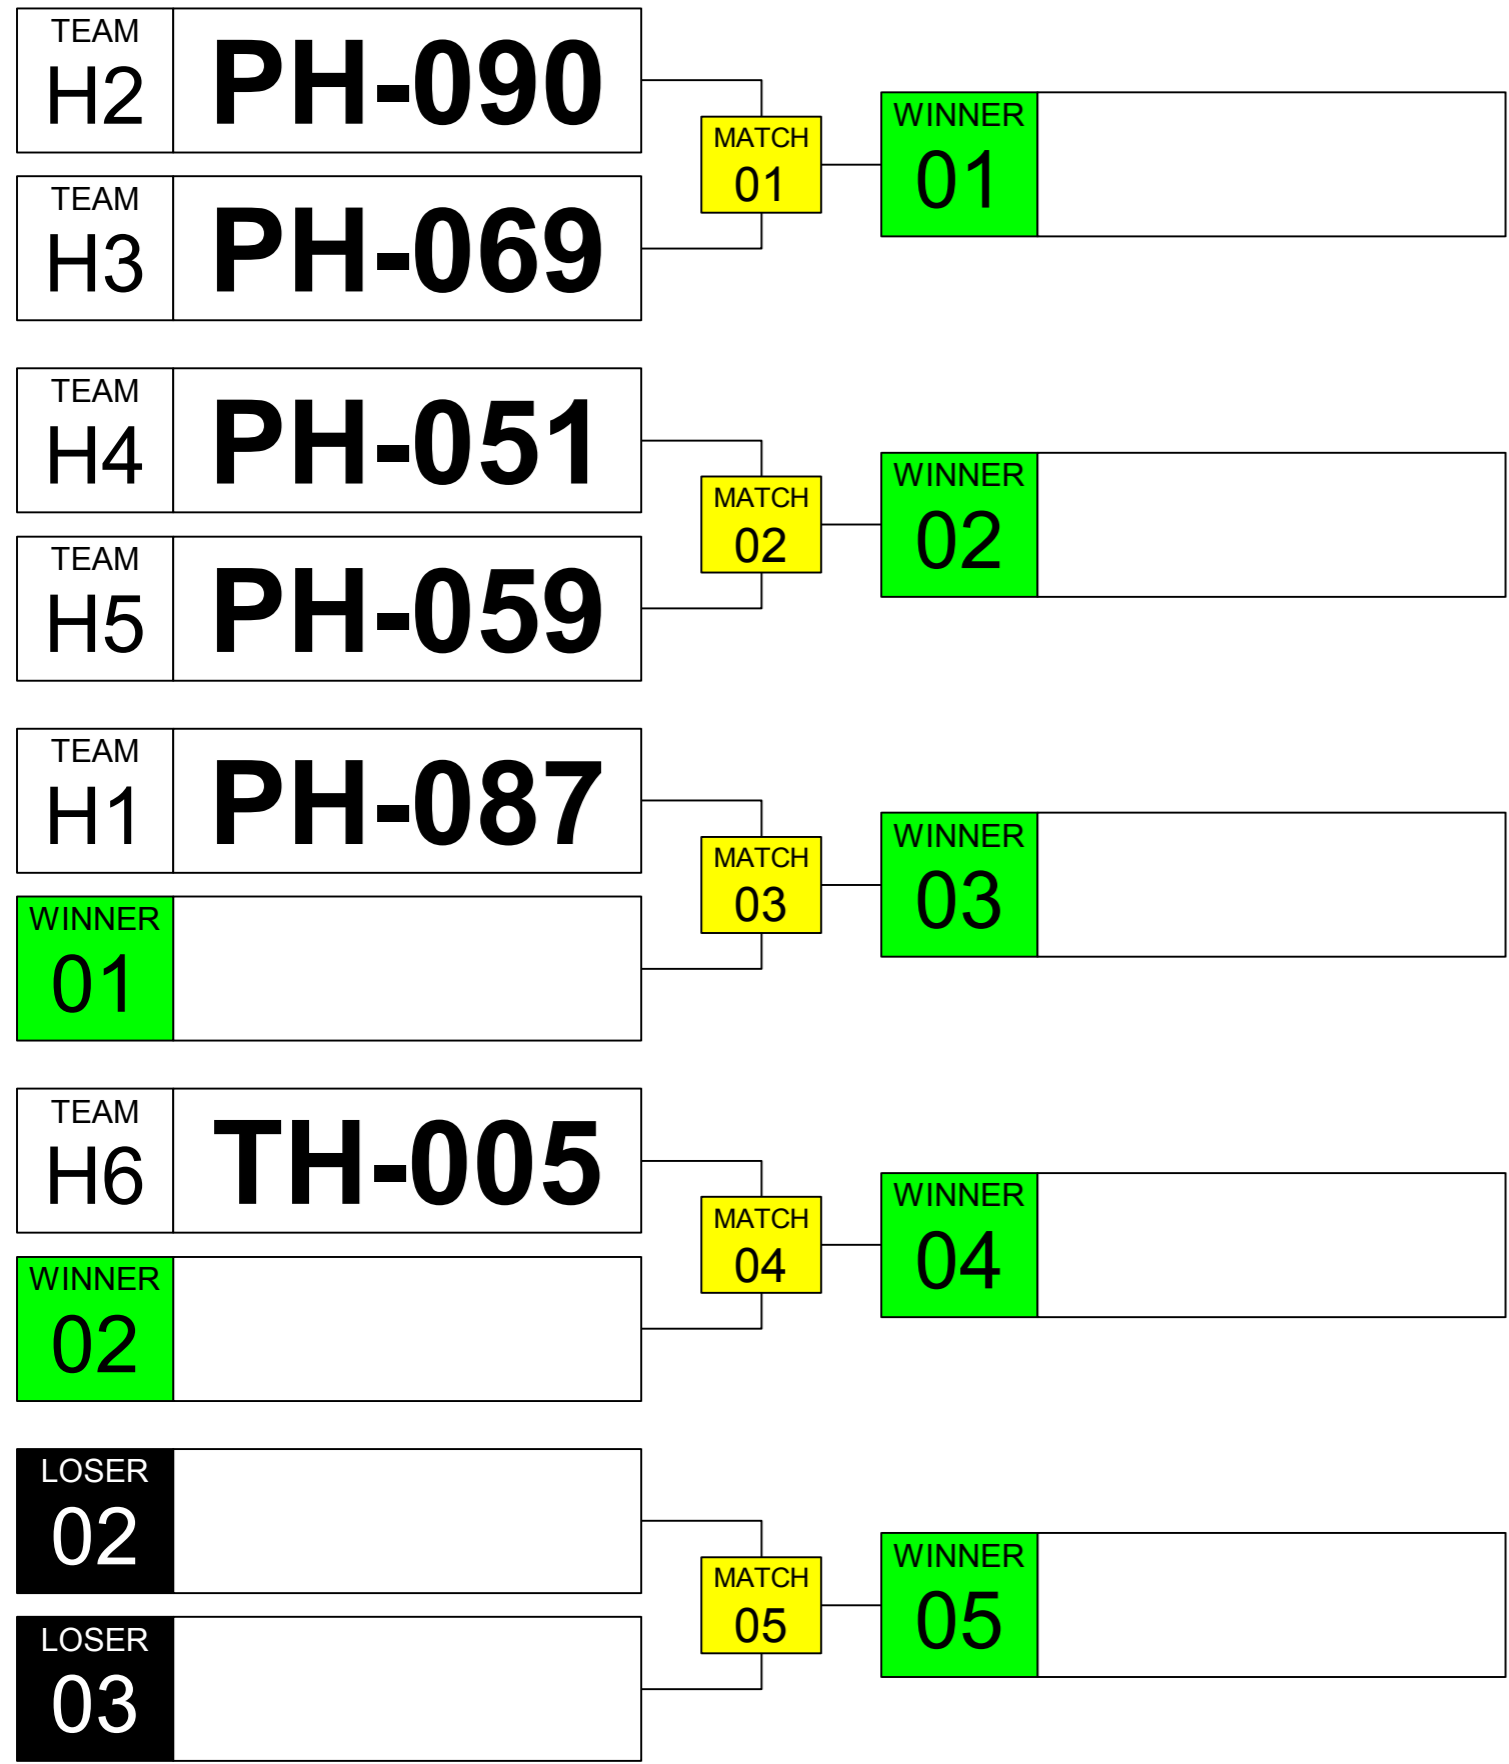

# Sumo Robot Senior 3kg. WRG 2023 Taipei

ARENA  
**03**

November  
**17th**

TIME  
**15:20**

GROUP  
**G**

# Sumo Robot Senior 3kg. WRG 2023 Taipei

ARENA  
**04**

November  
**17th**

TIME  
**15:20**

GROUP  
**H**

## QUARTER FINAL