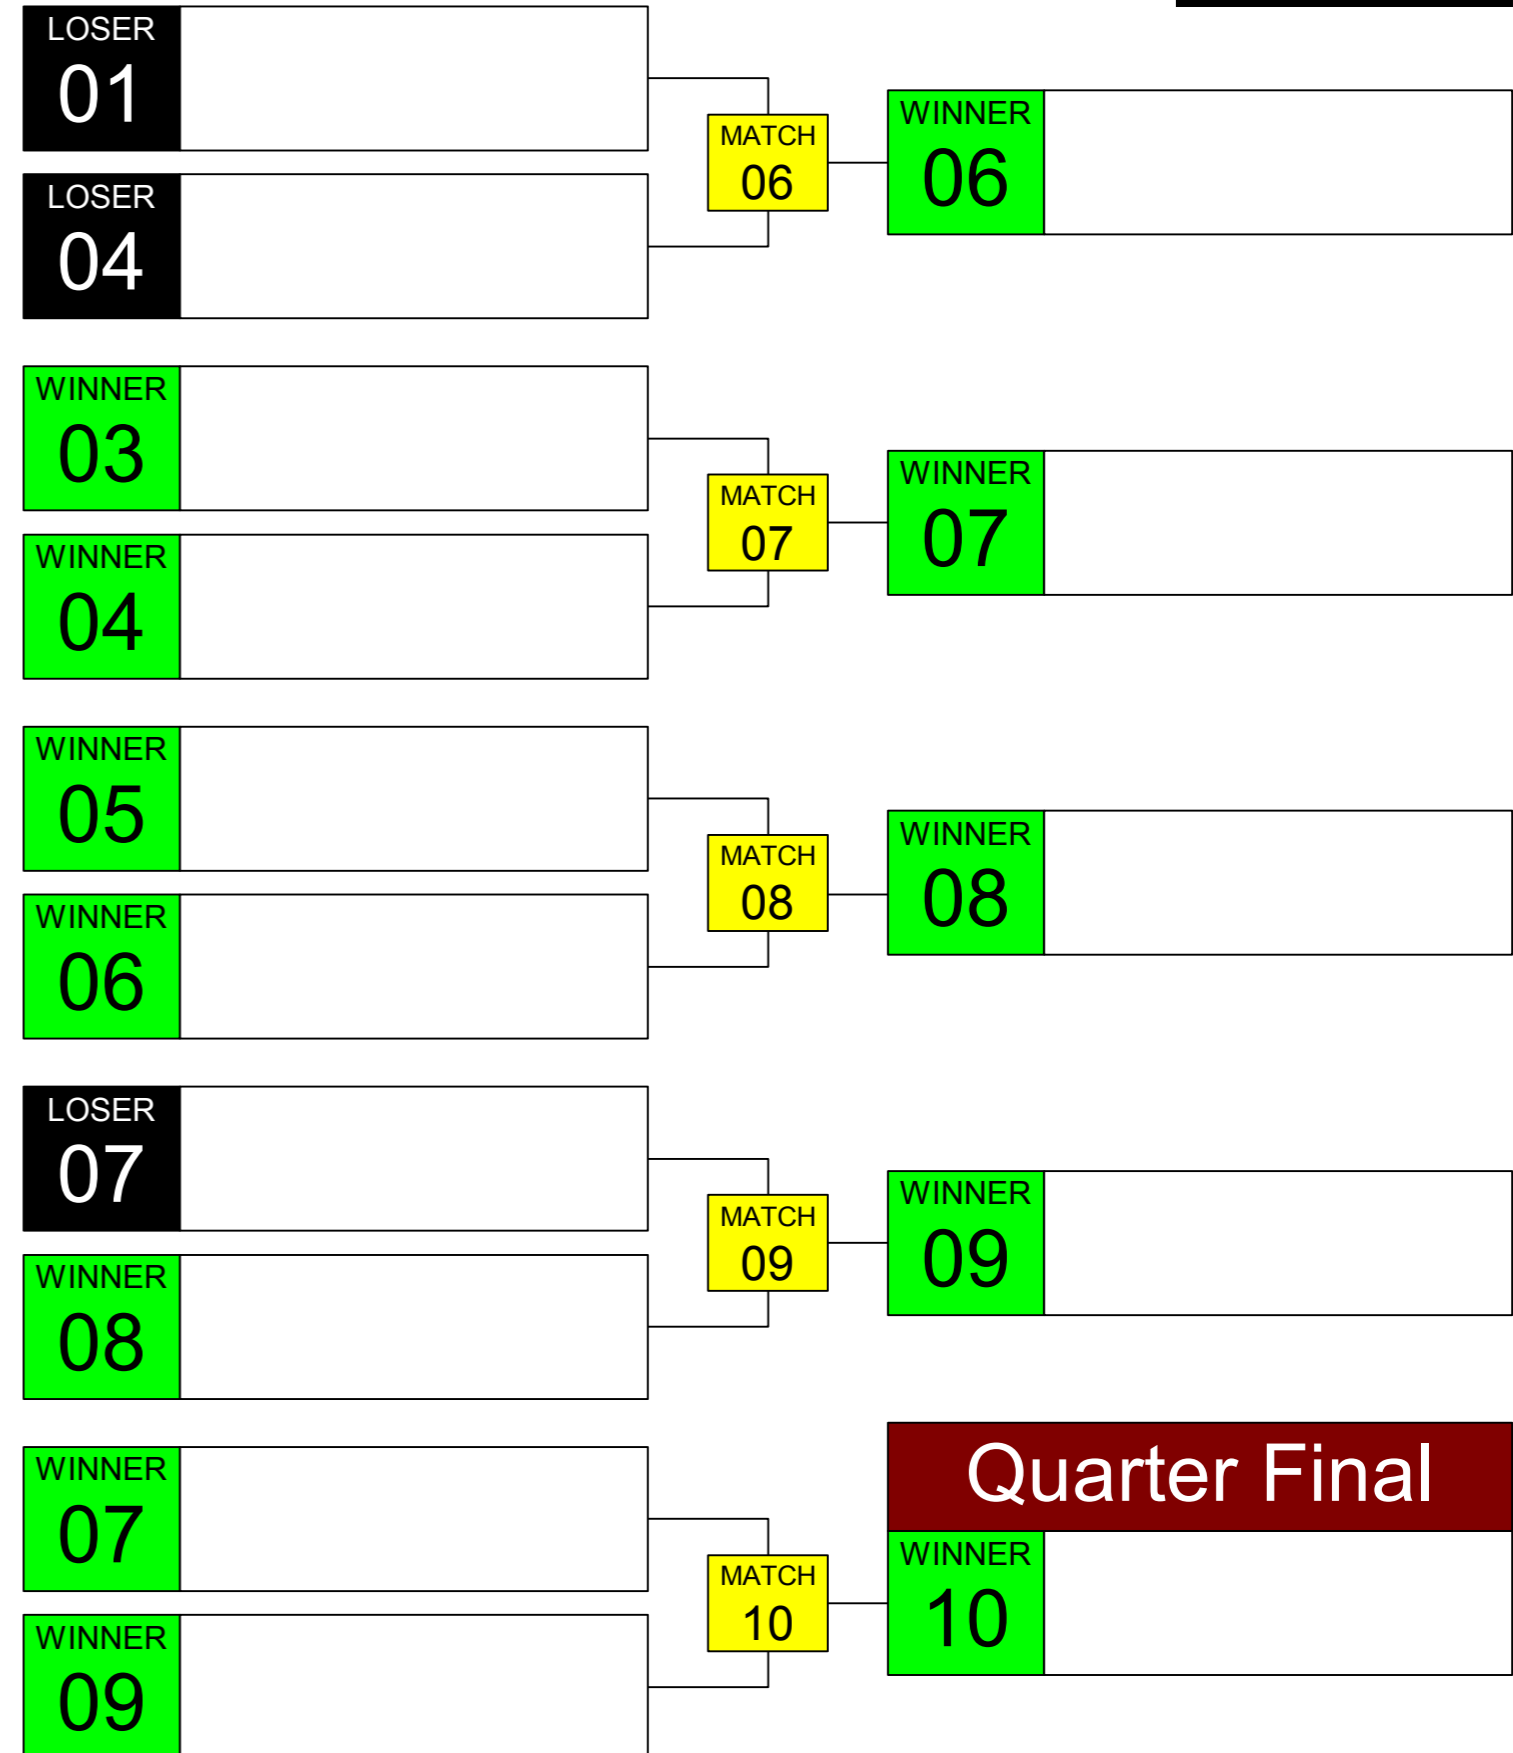

Sumo Robot Senior 3kg. WRG 2023 Taipei

ARENA
04

November
17th

TIME
14:30

GROUP
D