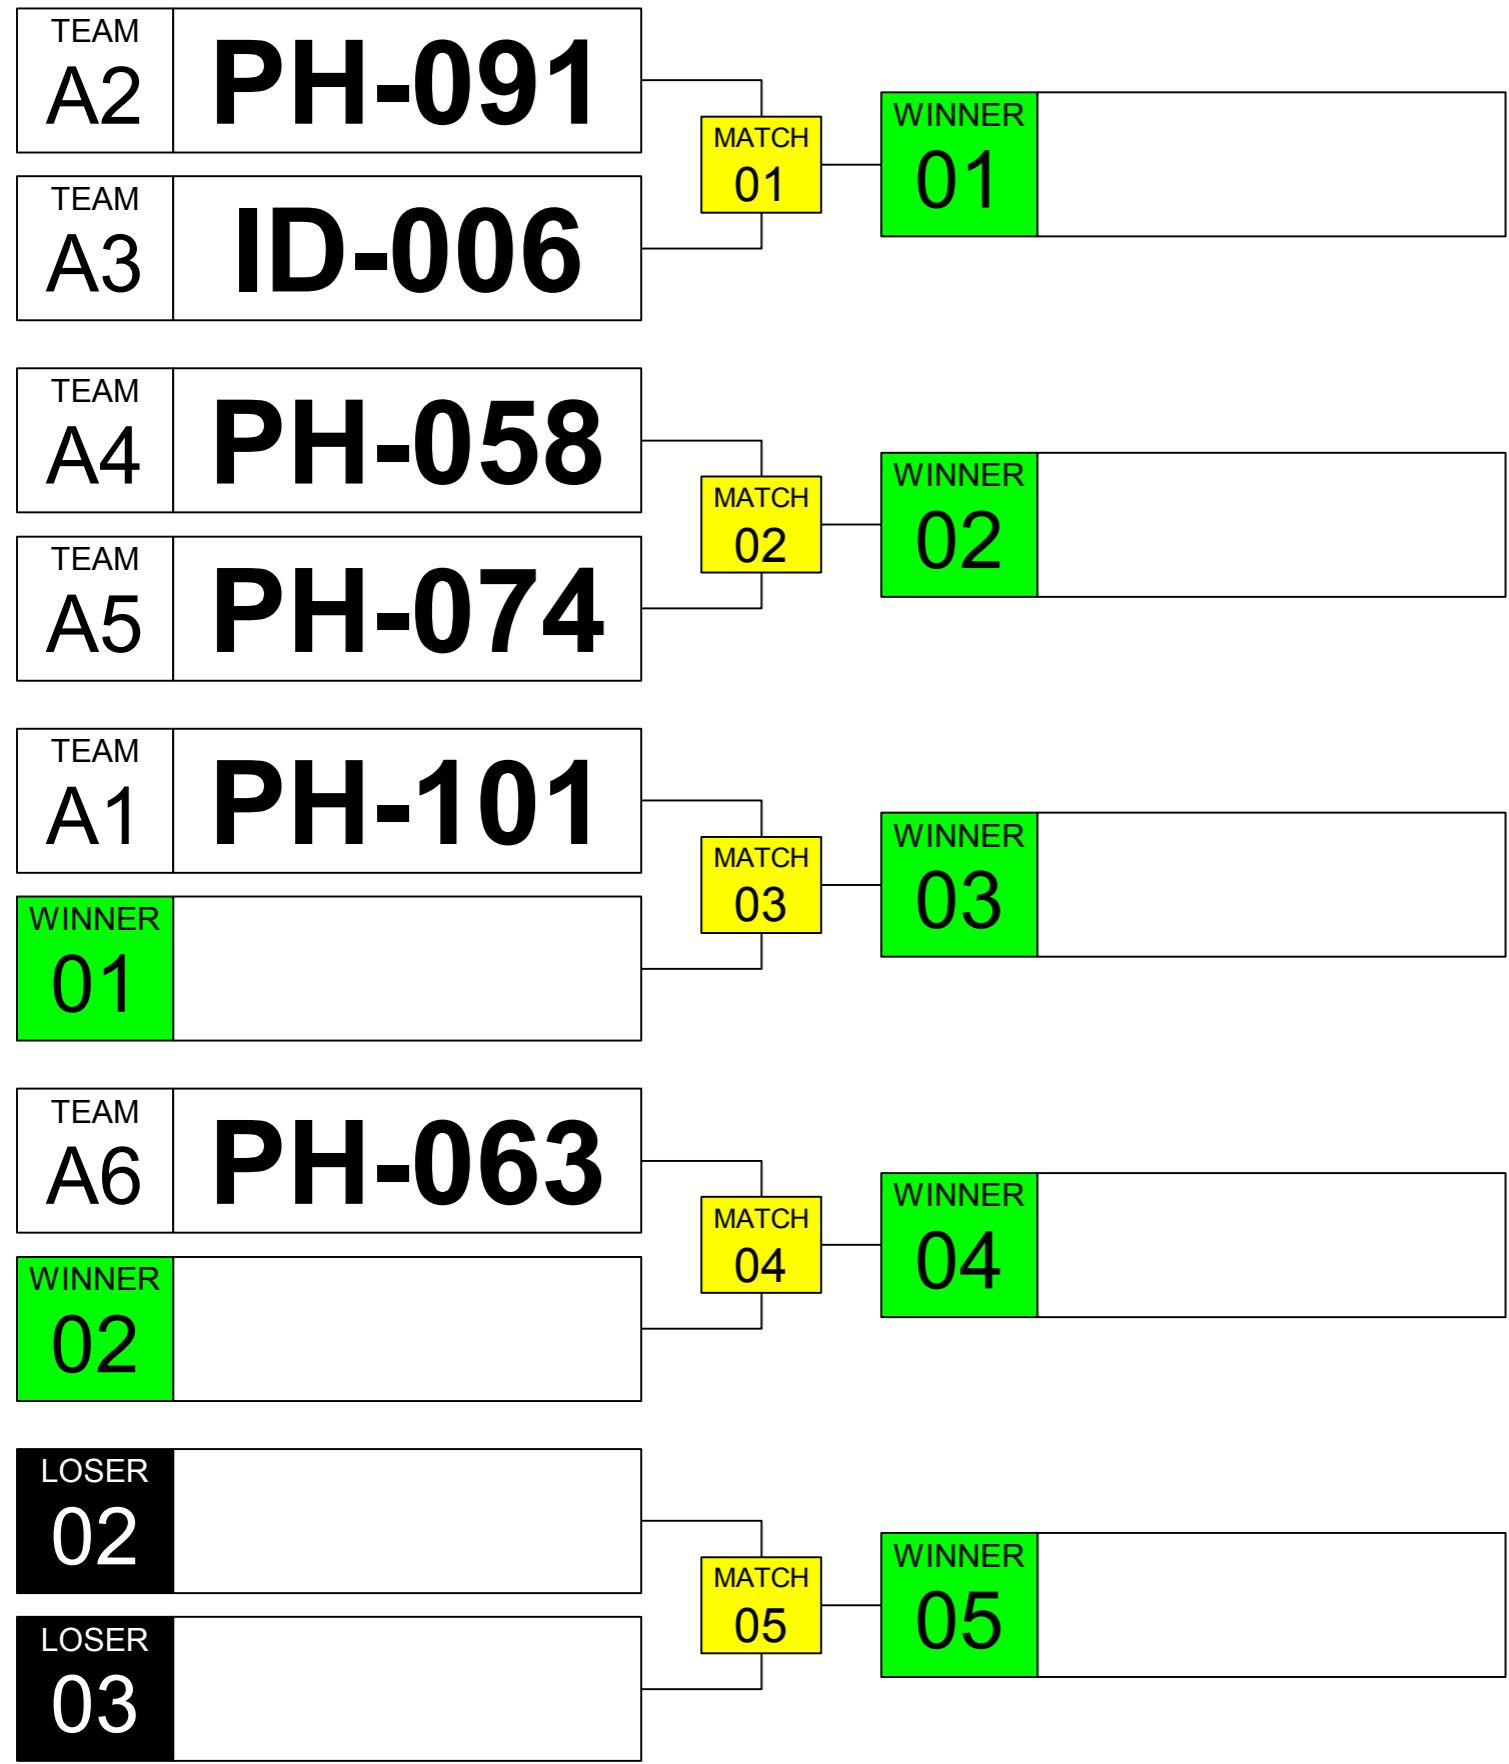

# Sumo Robot Senior 3kg. WRG 2023 Taipei

ARENA  
**01**

November  
**17th**

TIME  
**14:30**

GROUP  
**A**

# Sumo Robot Senior 3kg. WRG 2023 Taipei

ARENA 02    November 17th    TIME 14:30    GROUP B

# Sumo Robot Senior 3kg. WRG 2023 Taipei

ARENA  
**03**

November  
**17th**

TIME  
**14:30**

GROUP  
**C**