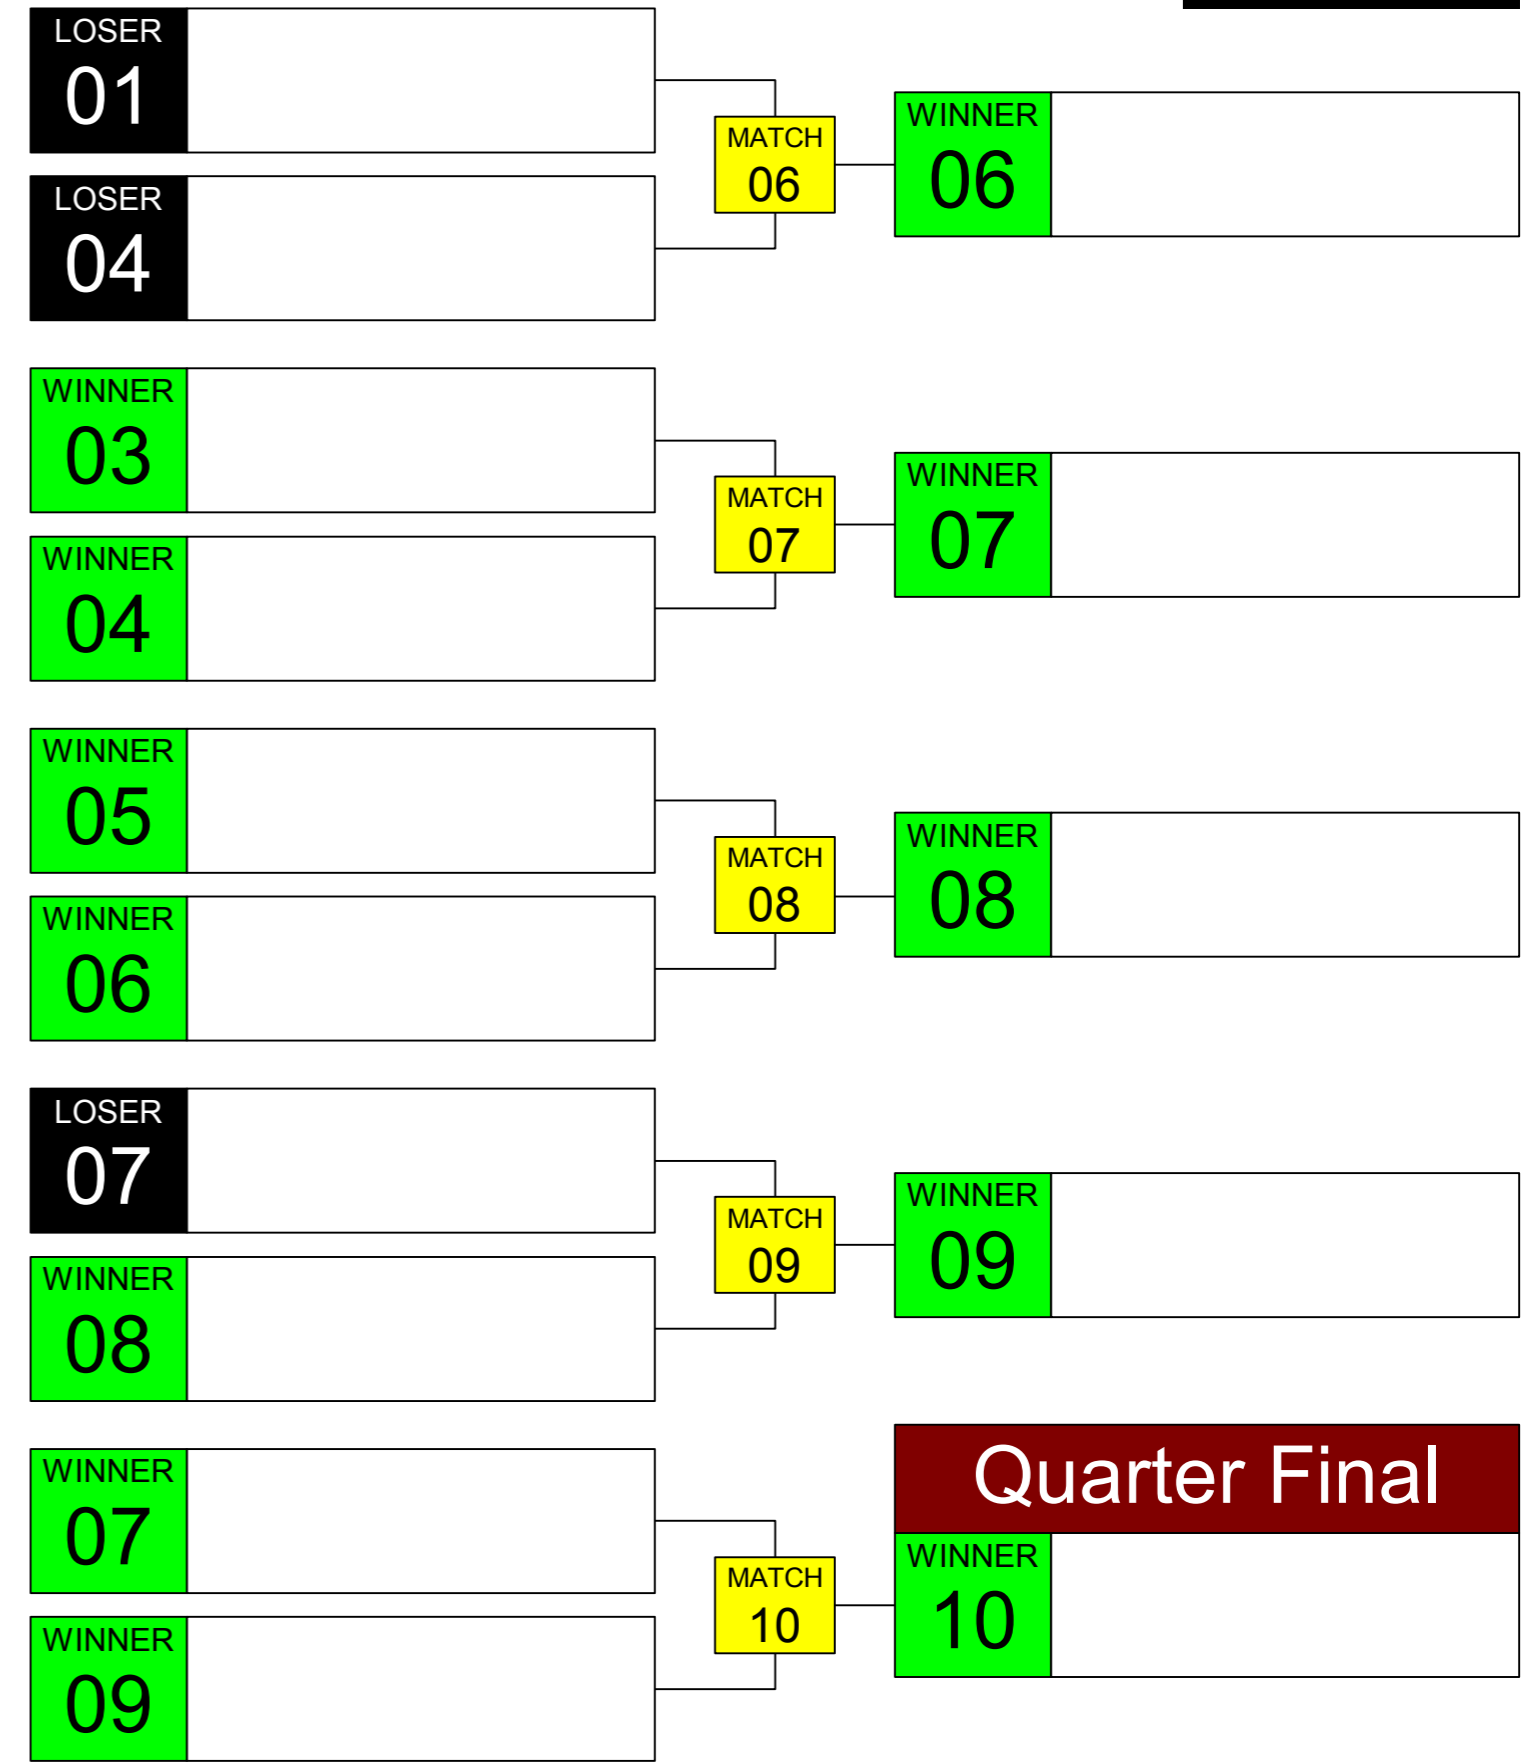

# Sumo Robot Senior 3kg. WRG 2023 Taipei

ARENA  
**01**

November  
**17th**

TIME  
**14:30**

GROUP  
**A**

# Sumo Robot Senior 3kg. WRG 2023 Taipei

ARENA 02    November 17th    TIME 14:30    GROUP B