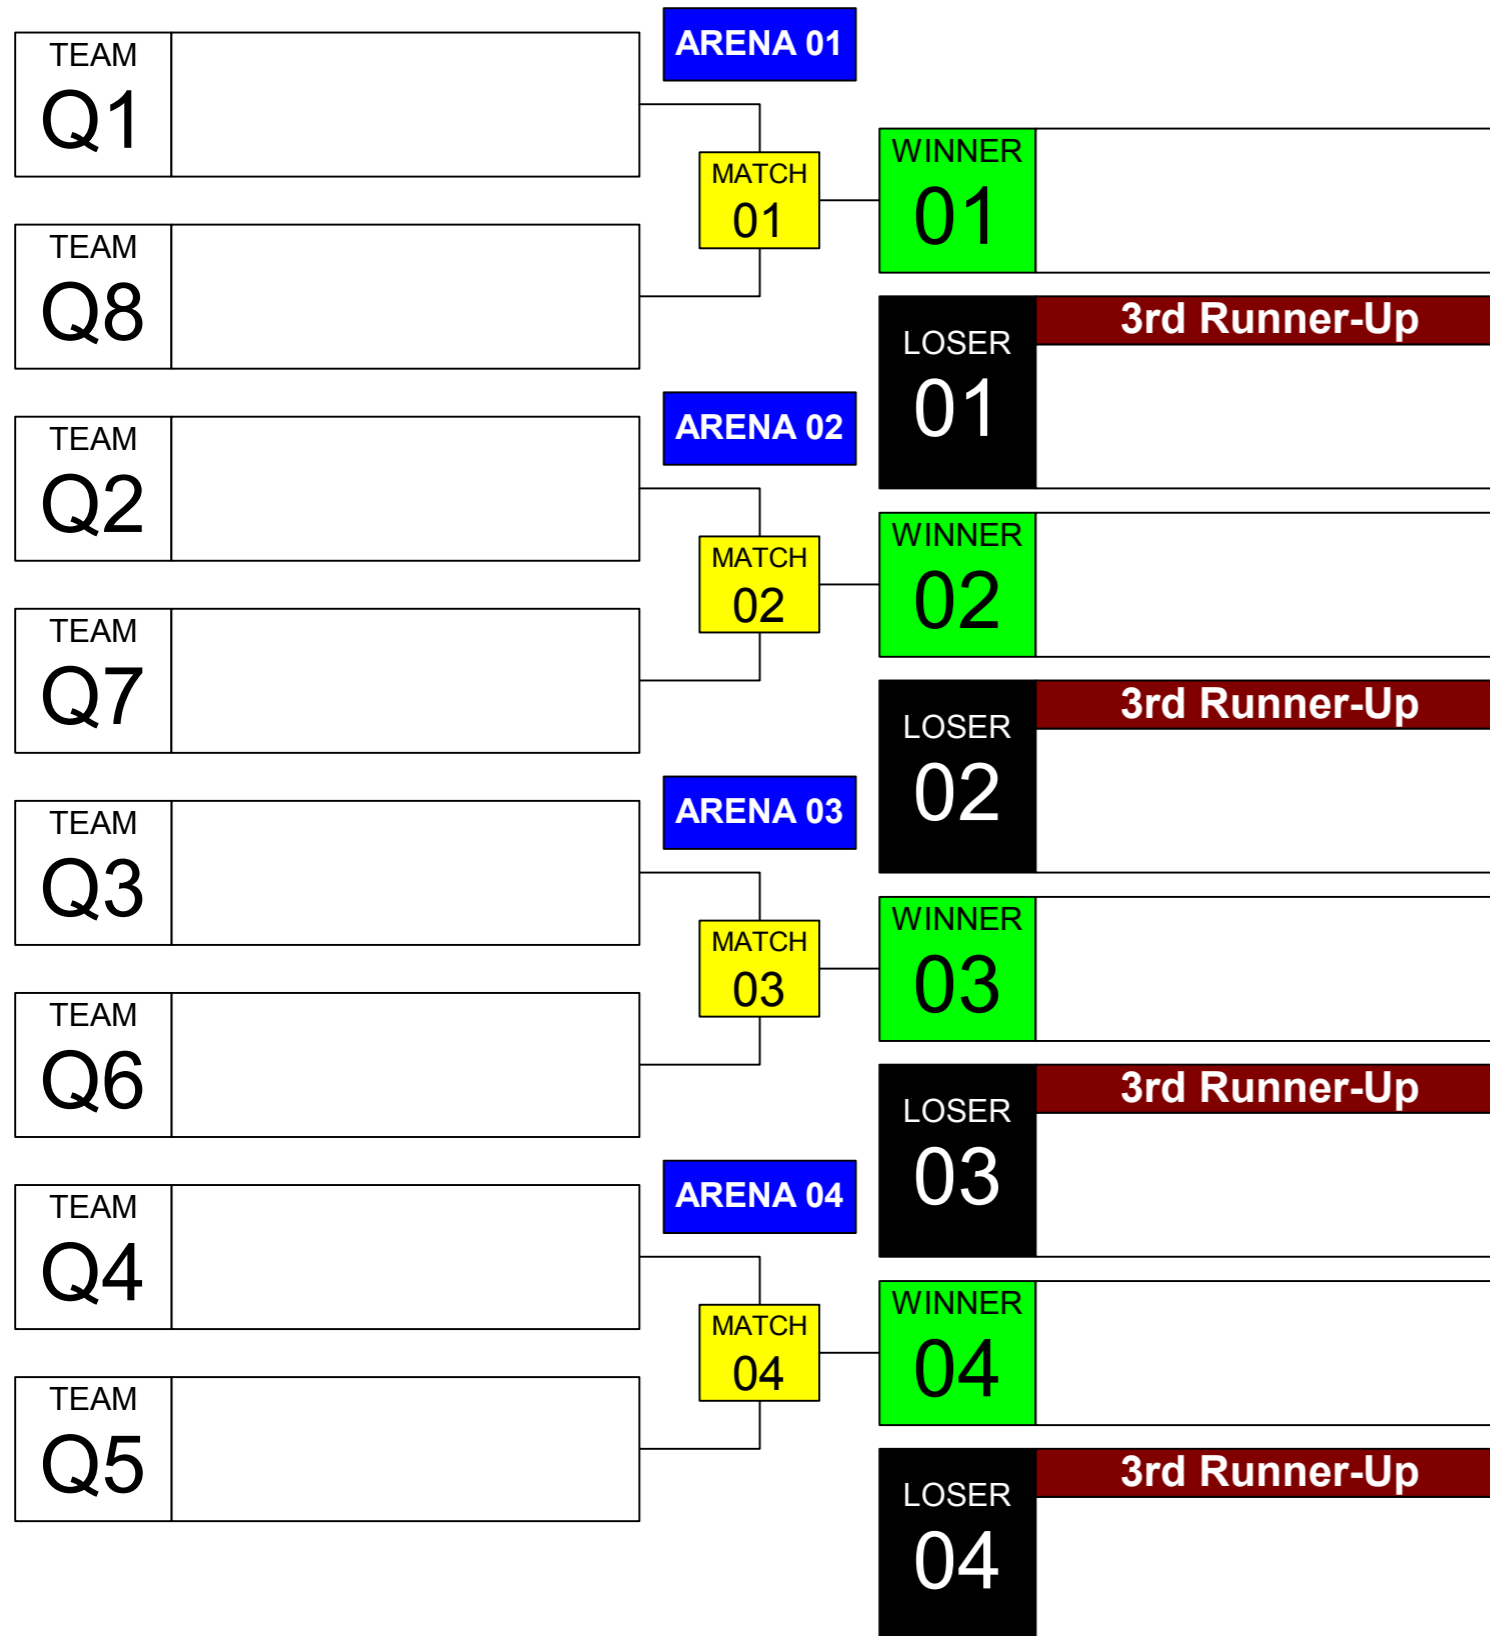

# Sumo Robot Senior 3kg. WRG 2023 Taipei

ARENA  
**04**

November  
**17th**

TIME  
**15:20**

GROUP  
**H**

## QUARTER FINAL

## SEMI-FINAL