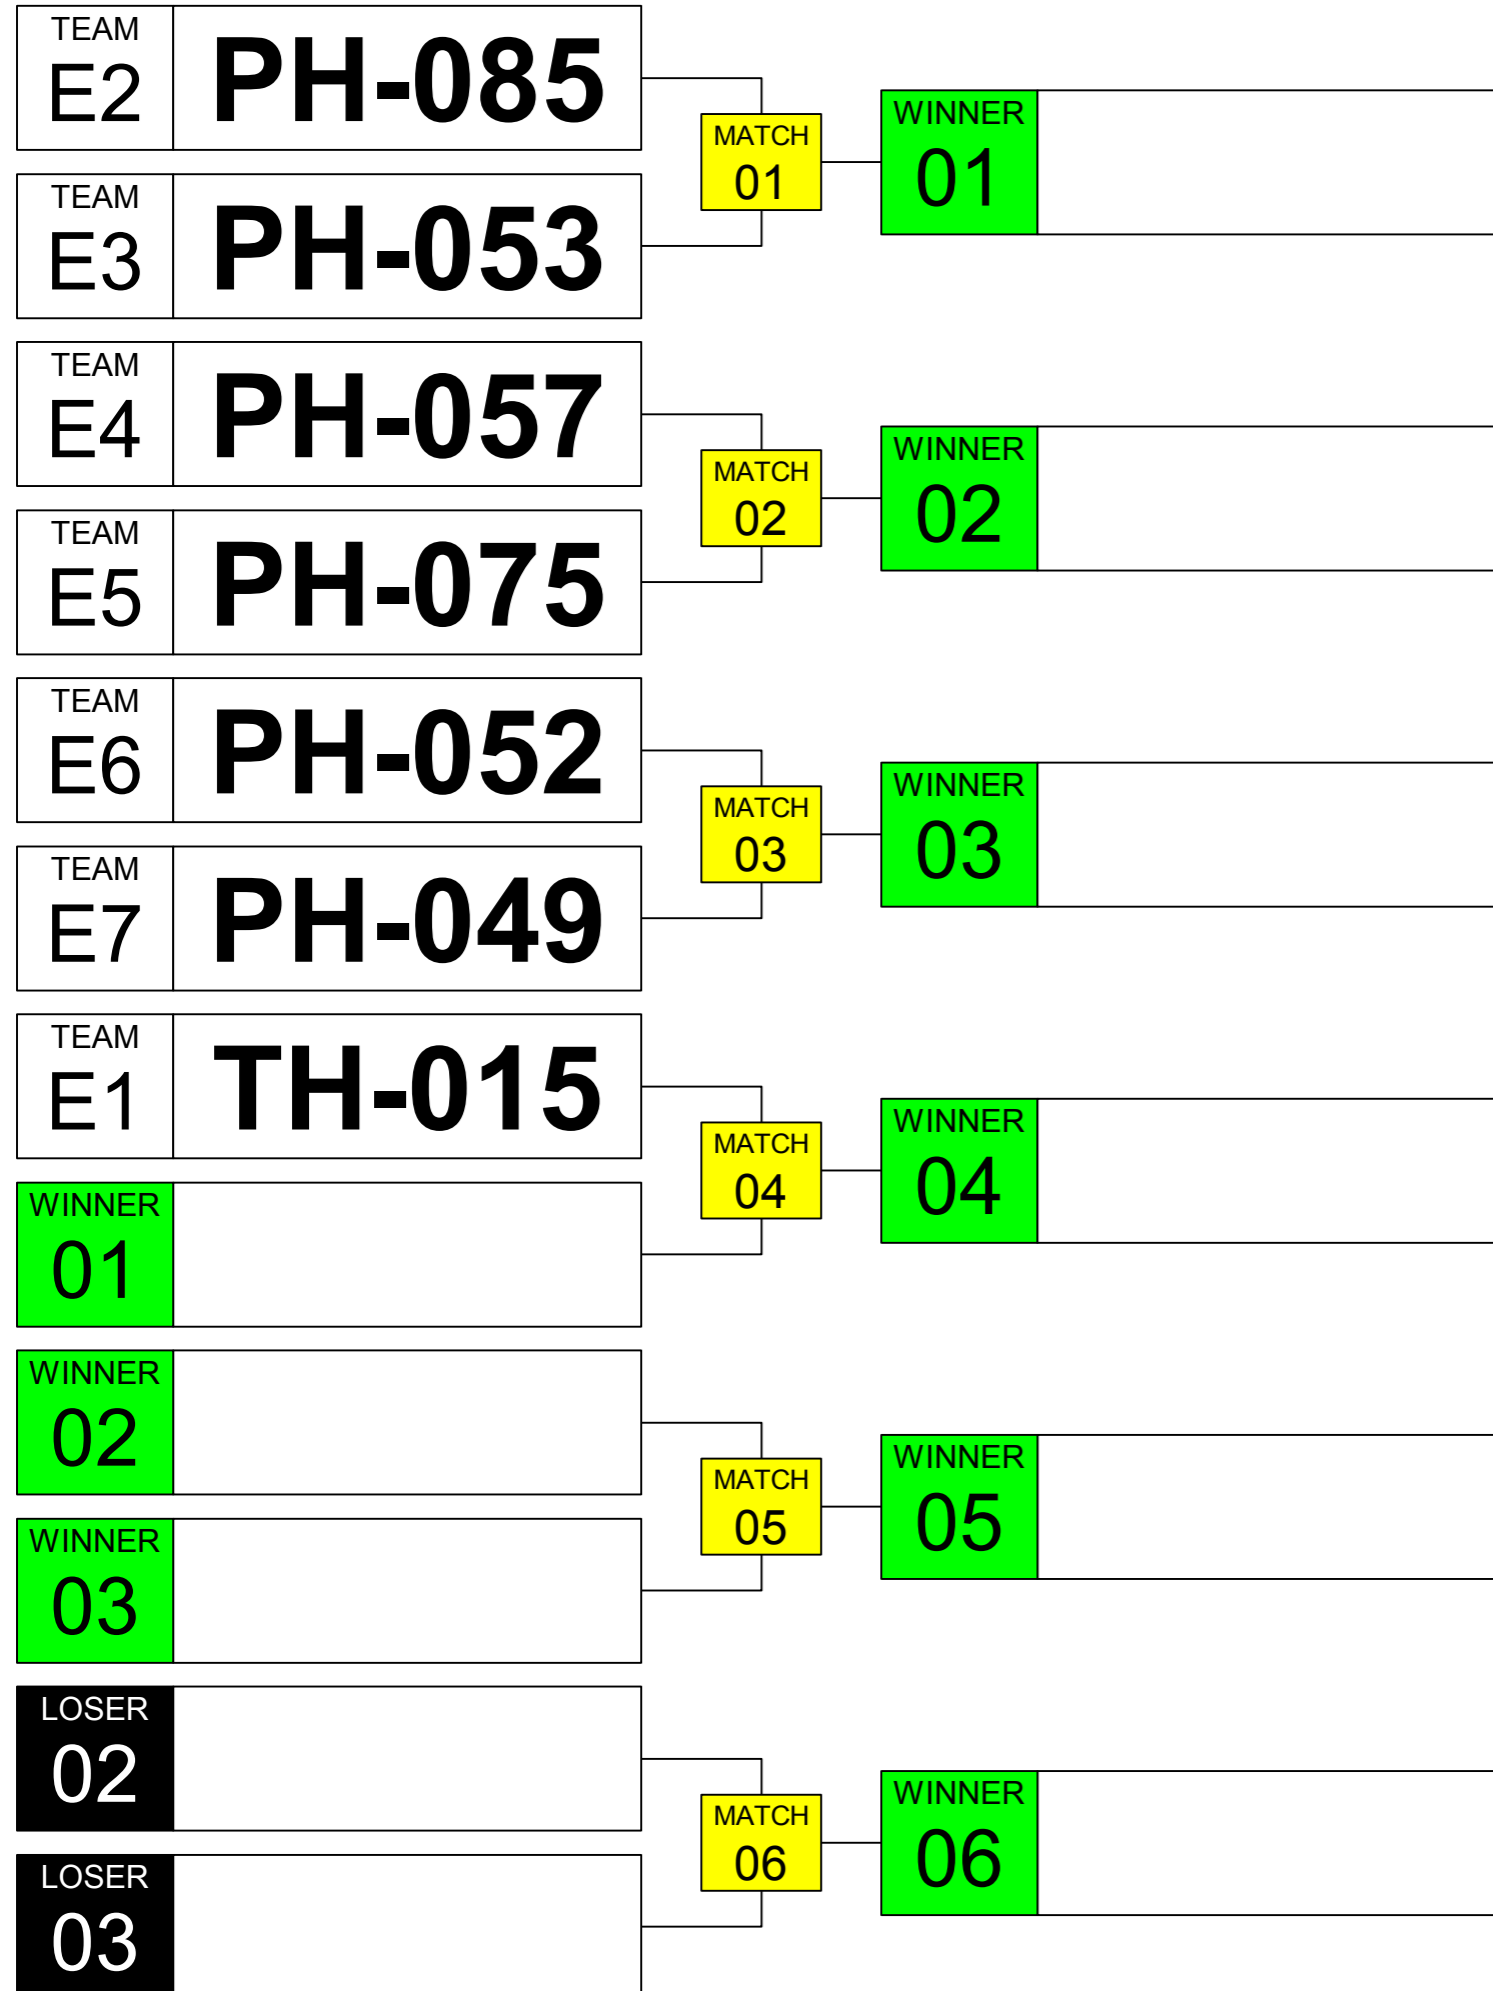

# Sumo Robot Senior 3kg. WRG 2023 Taipei

ARENA  
**04**

November  
**17th**

TIME  
**14:30**

GROUP  
**D**

# Sumo Robot Senior 3kg. WRG 2023 Taipei

ARENA  
**01**

November  
**17th**

TIME  
**15:20**

GROUP  
**E**