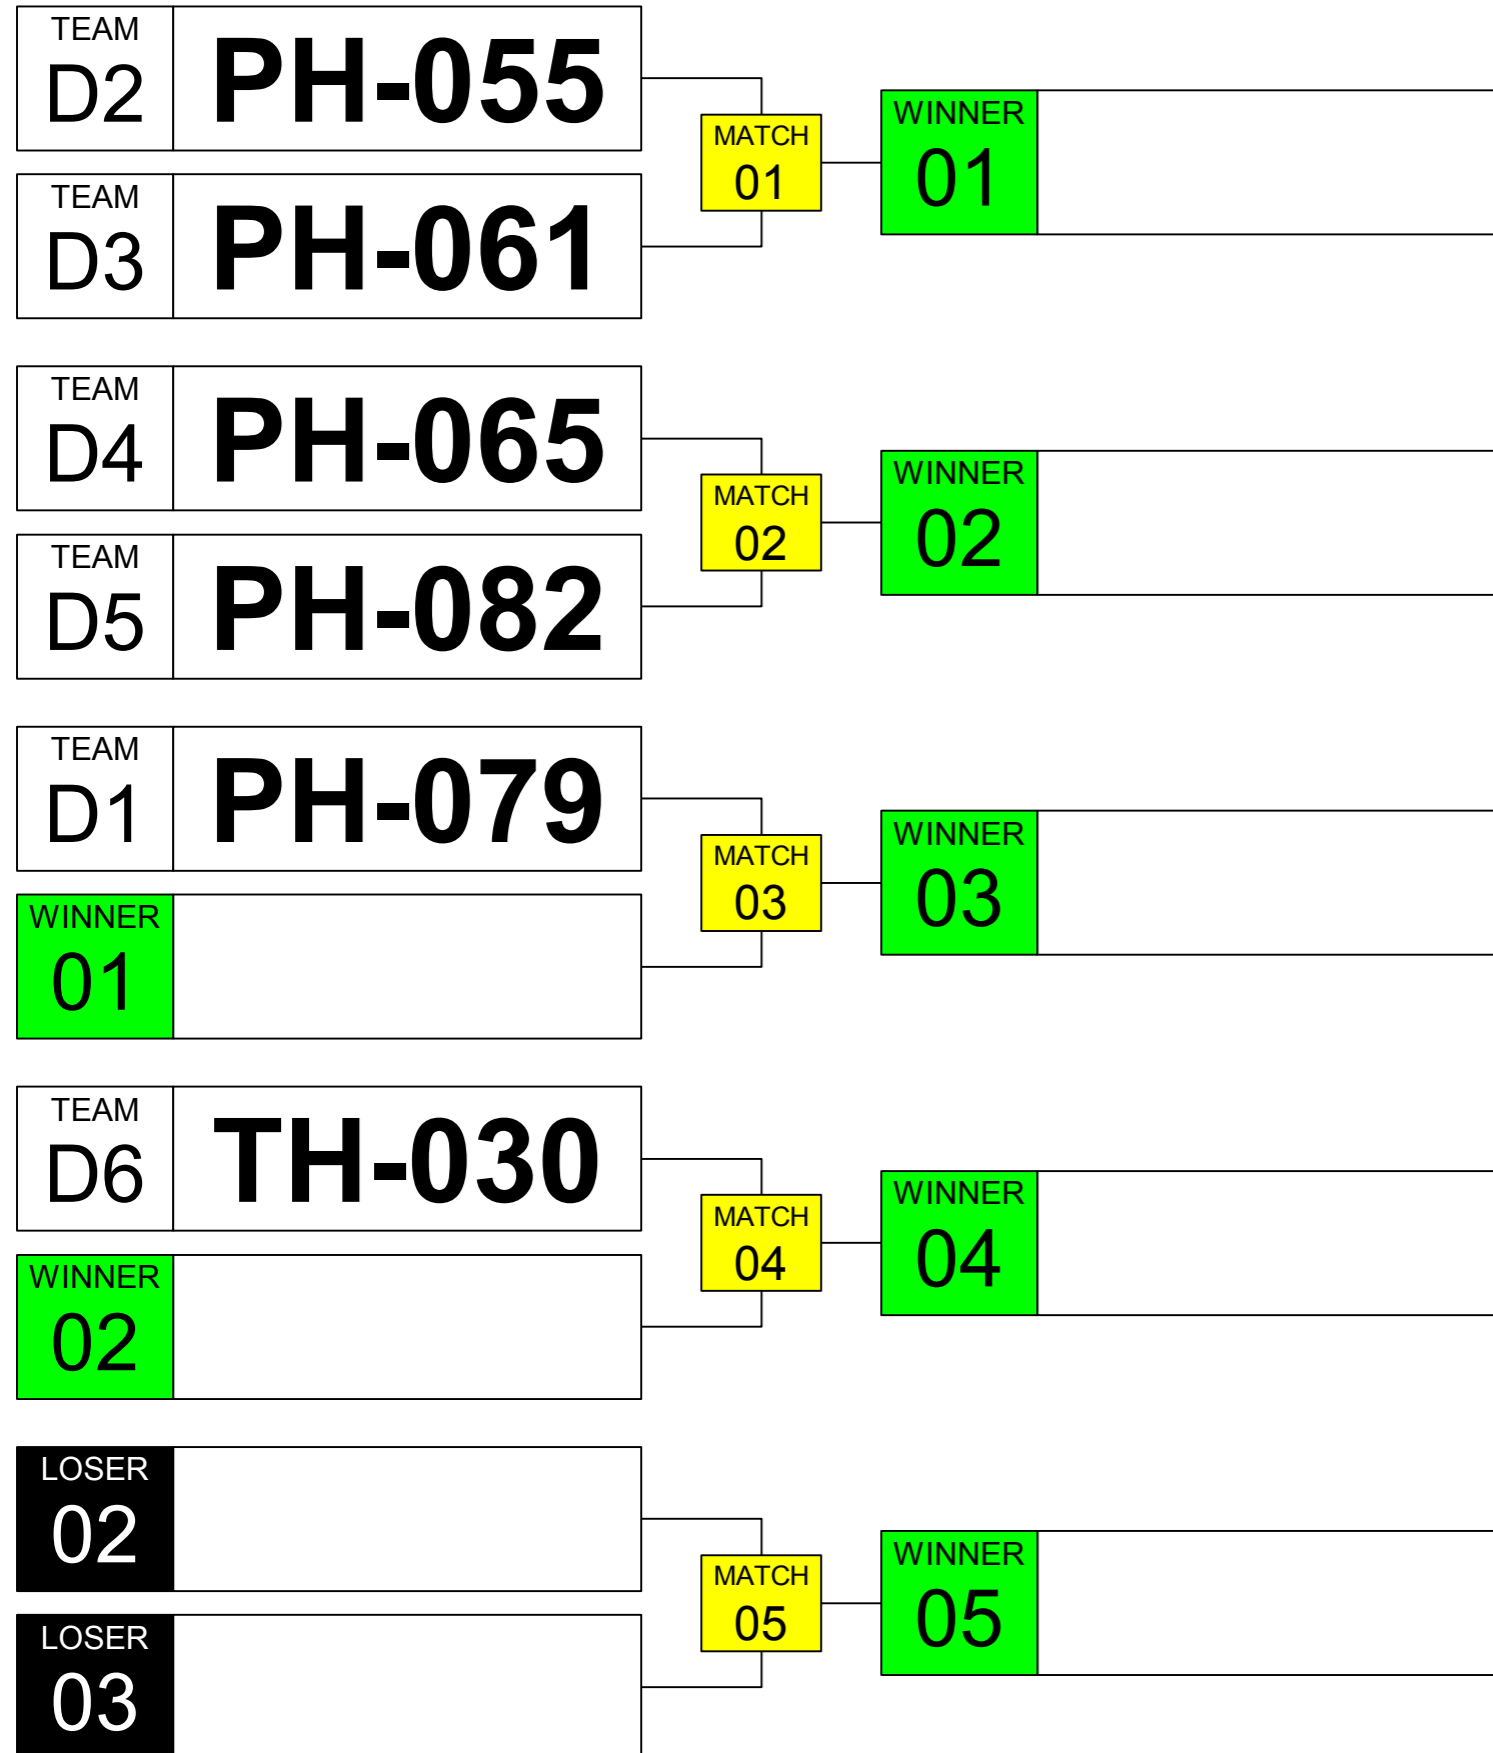

# Sumo Robot Senior 3kg. WRG 2023 Taipei

ARENA  
**01**

November  
**17th**

TIME  
**14:30**

GROUP  
**A**

# Sumo Robot Senior 3kg. WRG 2023 Taipei

ARENA 02    November 17th    TIME 14:30    GROUP B

# Sumo Robot Senior 3kg. WRG 2023 Taipei

ARENA  
**03**

November  
**17th**

TIME  
**14:30**

GROUP  
**C**

# Sumo Robot Senior 3kg. WRG 2023 Taipei

ARENA  
**04**

November  
**17th**

TIME  
**14:30**

GROUP  
**D**