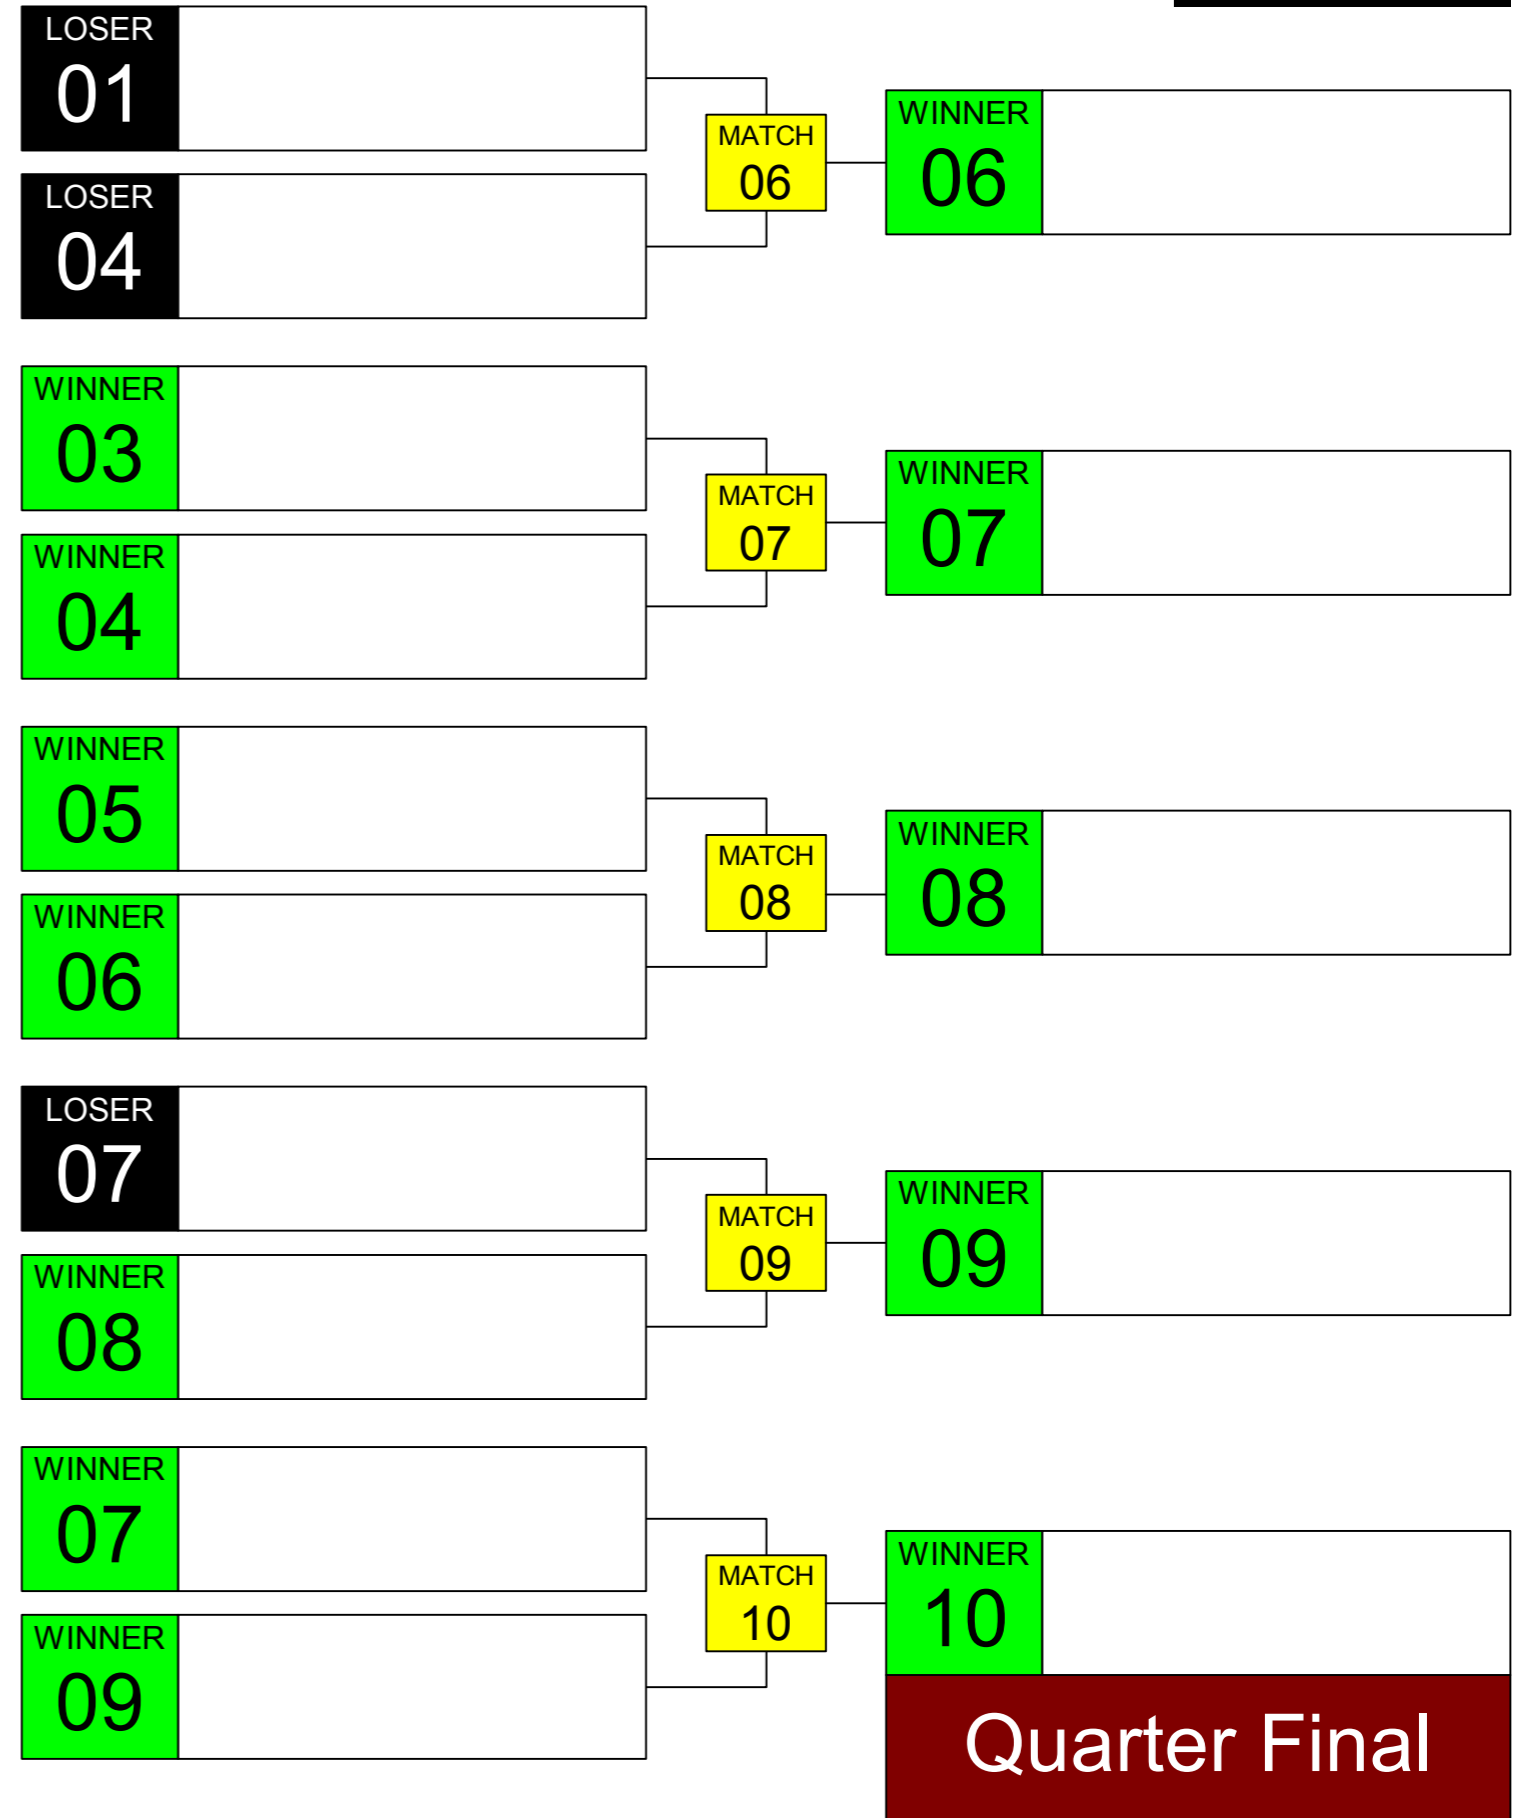

Sumo Robot Senior 3kg. WRG 2023 Taipei

ARENA
03

November
17th

TIME
15:20

GROUP
G