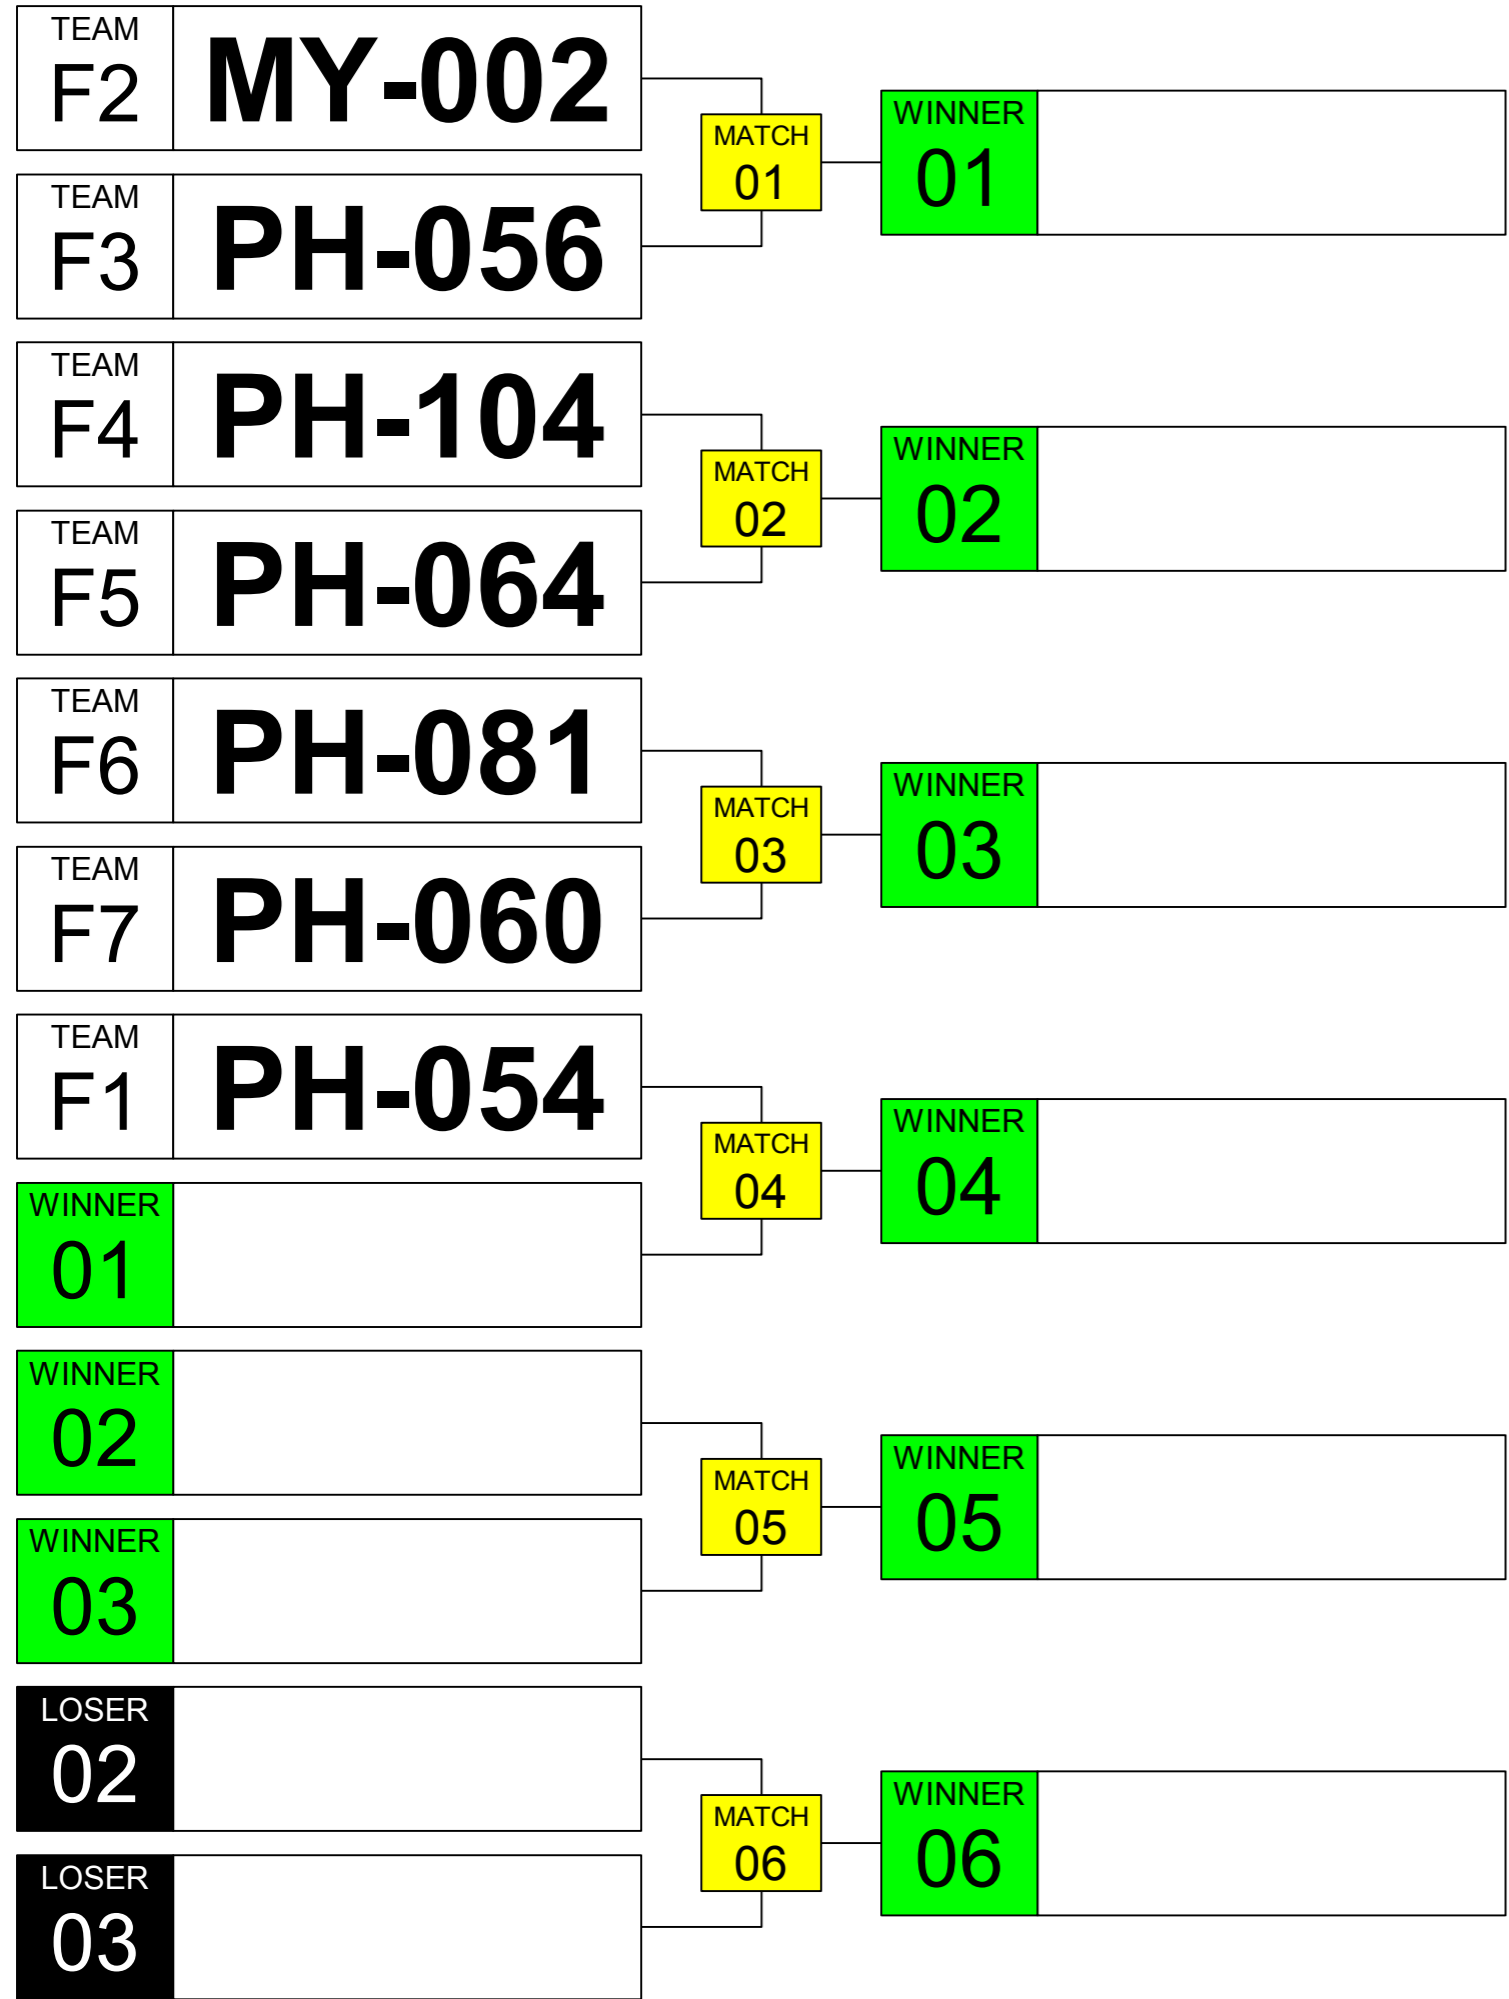

# Sumo Robot Senior 3kg. WRG 2023 Taipei

ARENA  
**04**

November  
**17th**

TIME  
**14:30**

GROUP  
**D**

# Sumo Robot Senior 3kg. WRG 2023 Taipei

ARENA  
**01**

November  
**17th**

TIME  
**15:20**

GROUP  
**E**

# Sumo Robot Senior 3kg. WRG 2023 Taipei

ARENA  
**02**

November  
**17th**

TIME  
**15:20**

GROUP  
**F**