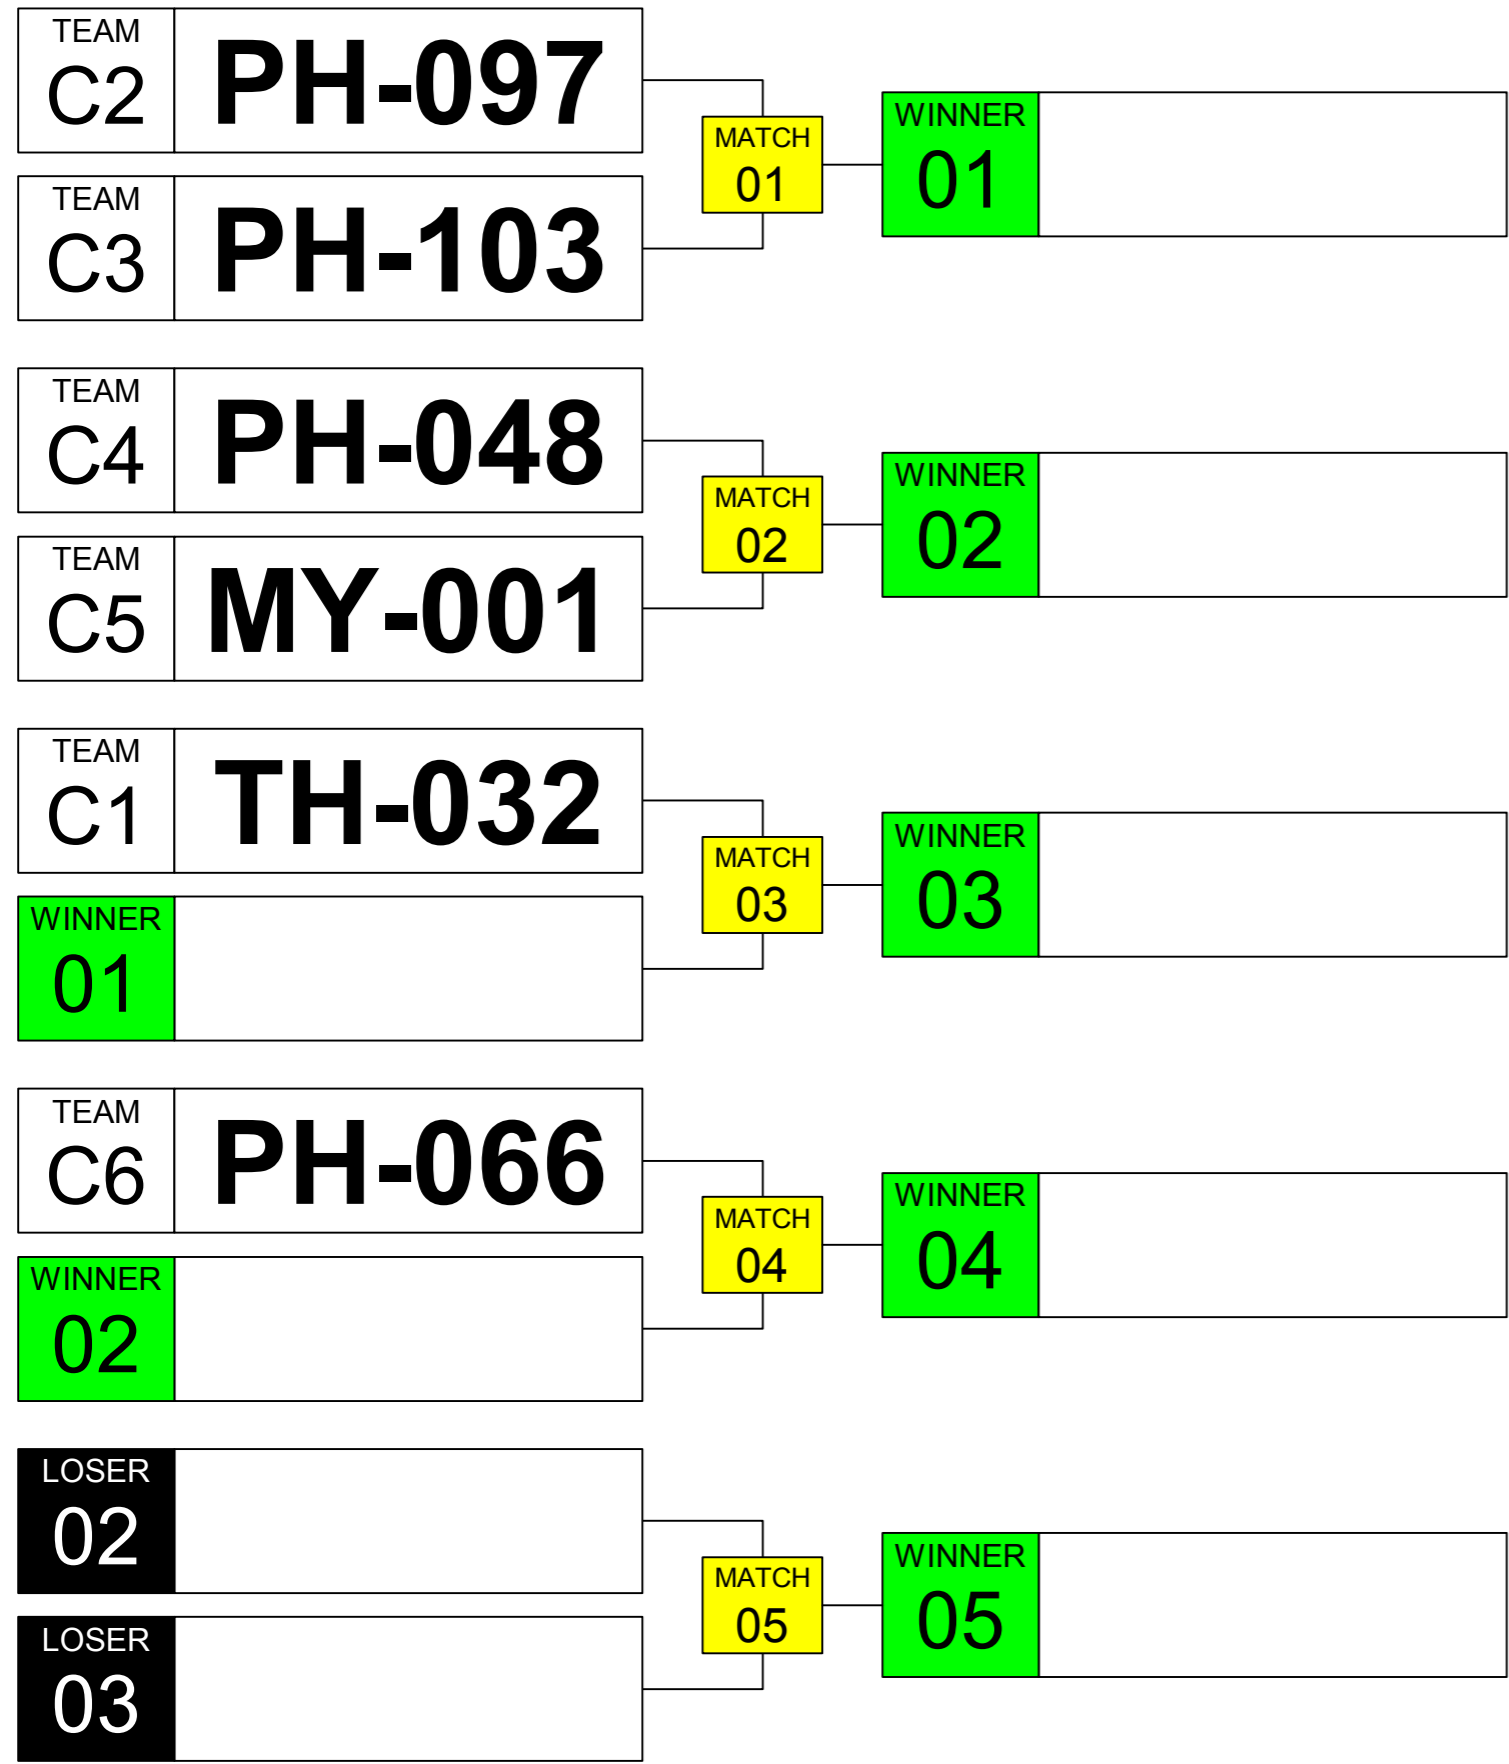

# Sumo Robot Senior 3kg. WRG 2023 Taipei

ARENA  
**01**

November  
**17th**

TIME  
**14:30**

GROUP  
**A**

# Sumo Robot Senior 3kg. WRG 2023 Taipei

ARENA 02    November 17th    TIME 14:30    GROUP B

# Sumo Robot Senior 3kg. WRG 2023 Taipei

ARENA  
**03**

November  
**17th**

TIME  
**14:30**

GROUP  
**C**