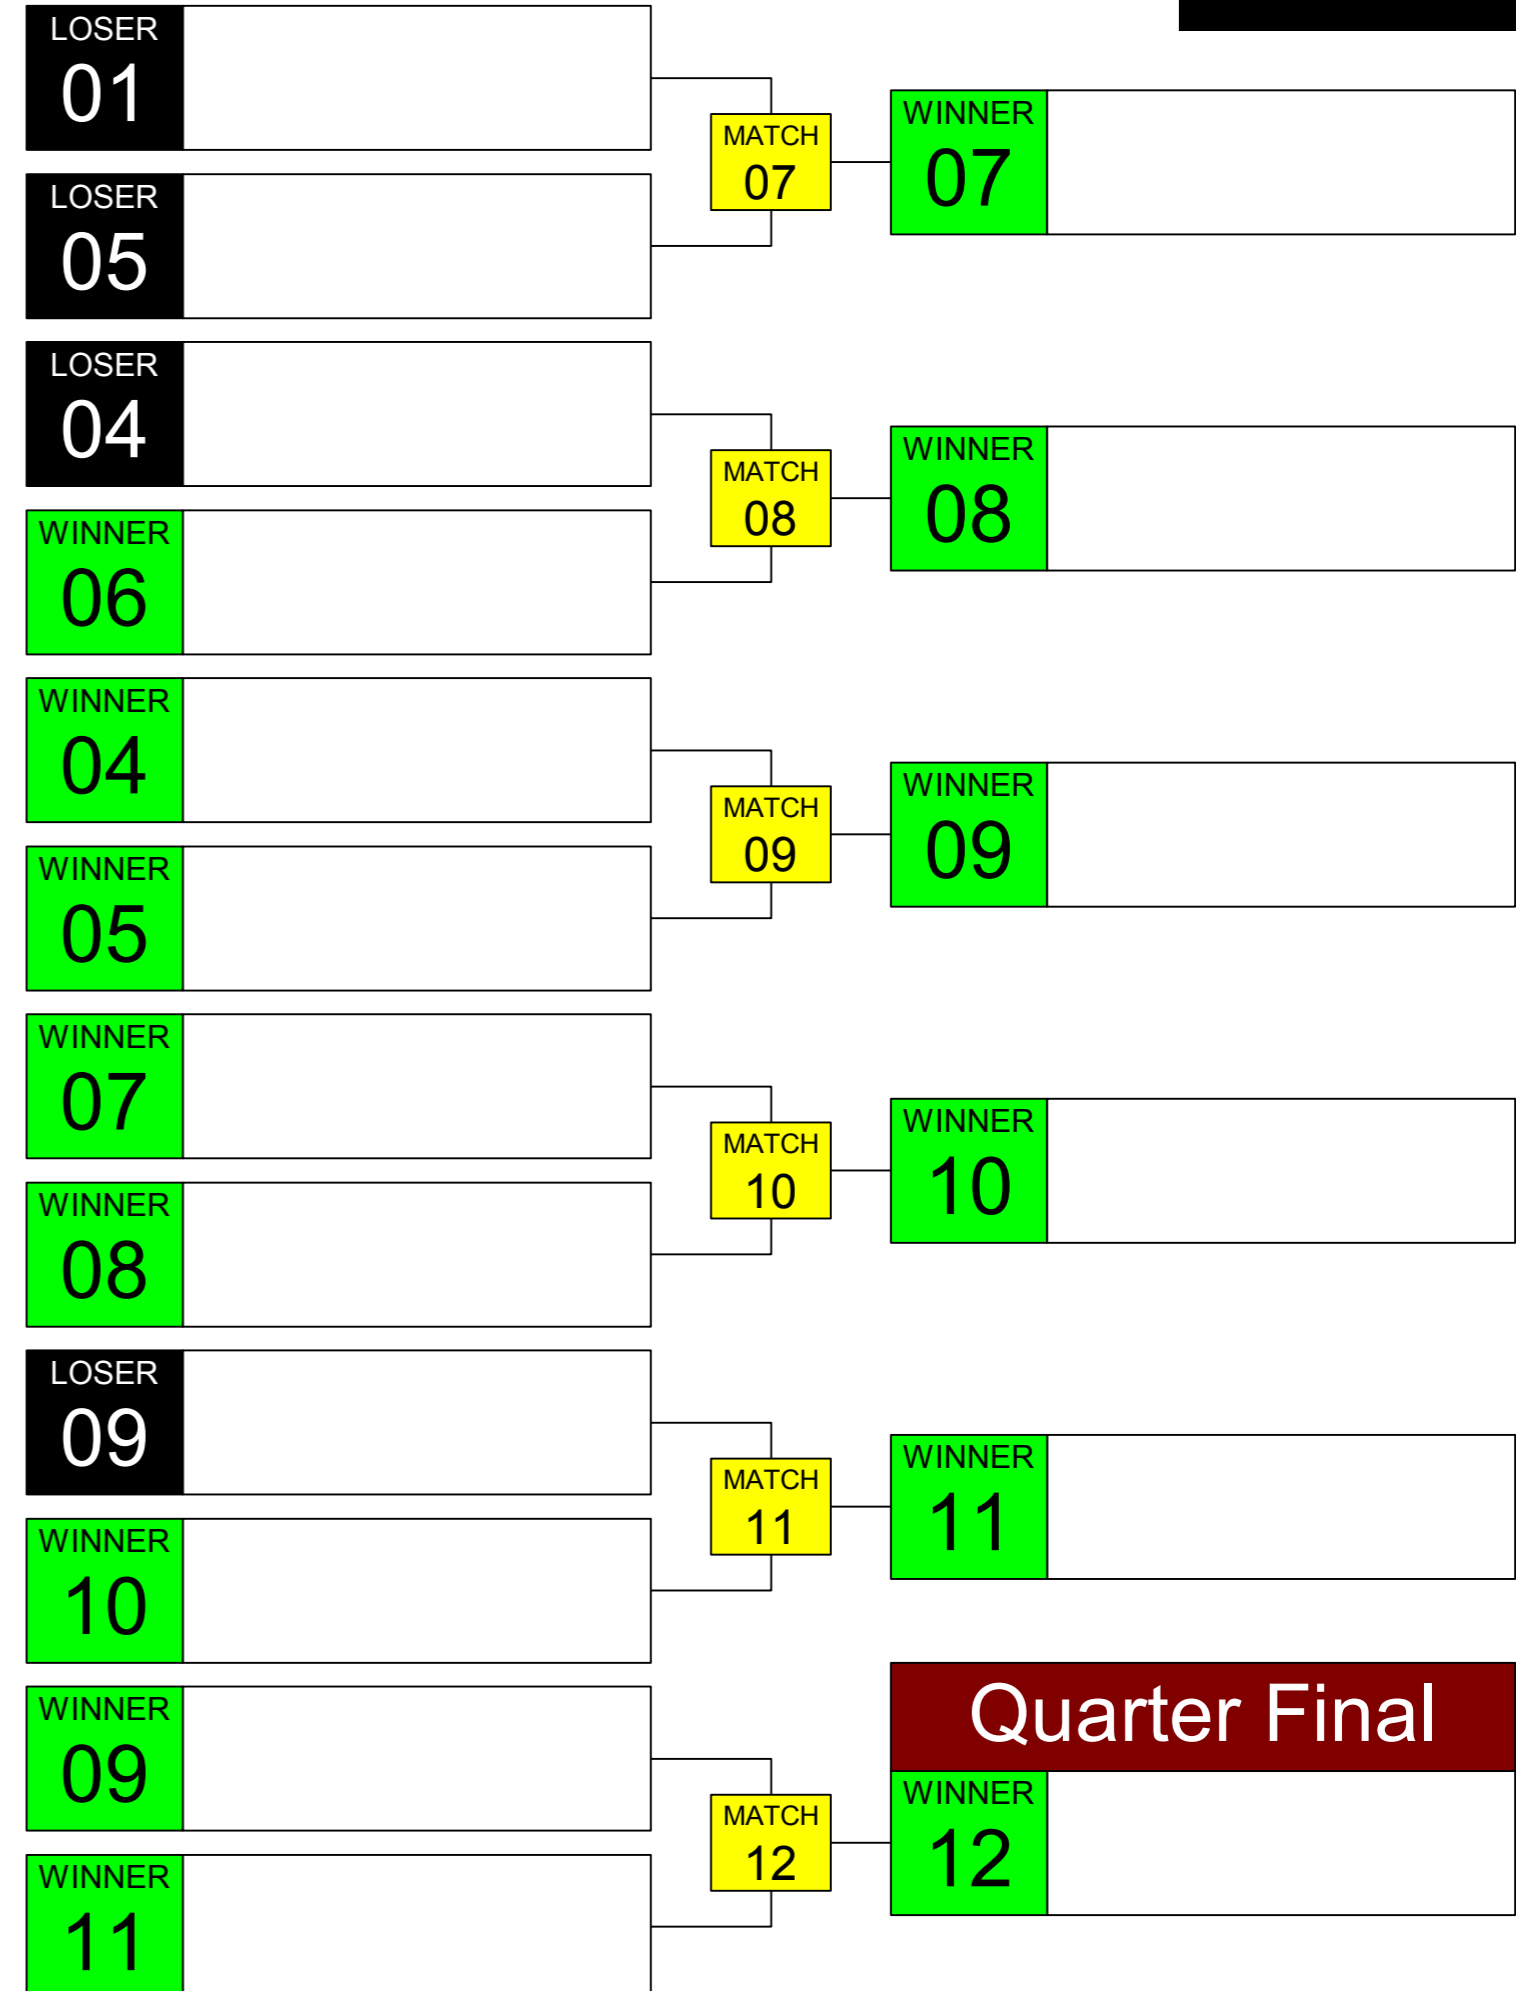

Sumo Robot Senior 3kg. WRG 2023 Taipei

ARENA
01

November
17th

TIME
15:20

GROUP
E