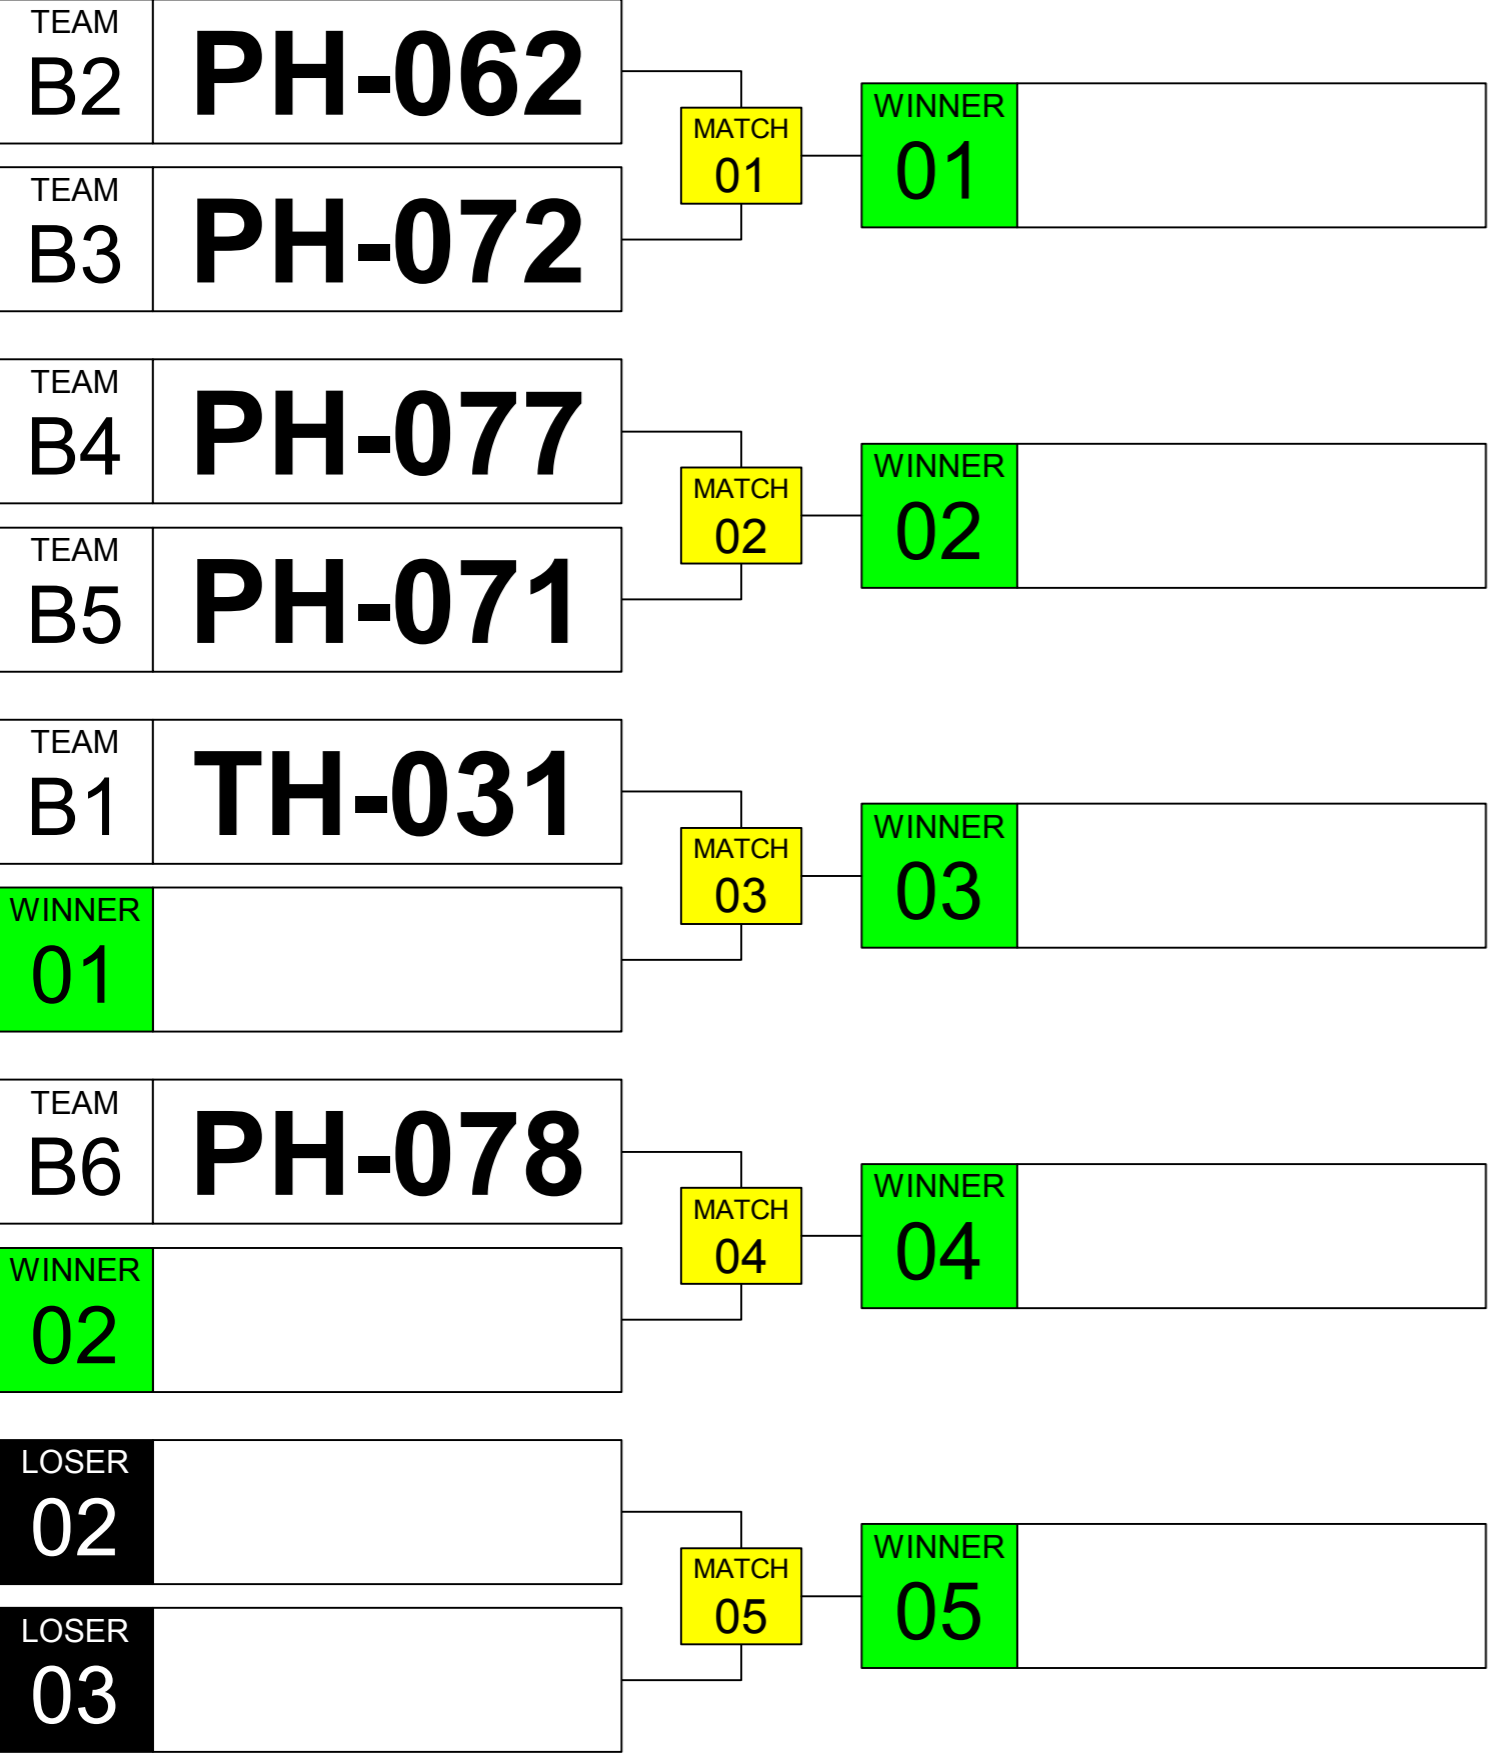

# Sumo Robot Senior 3kg. WRG 2023 Taipei

ARENA  
**01**

November  
**17th**

TIME  
**14:30**

GROUP  
**A**

# Sumo Robot Senior 3kg. WRG 2023 Taipei

ARENA 02    November 17th    TIME 14:30    GROUP B