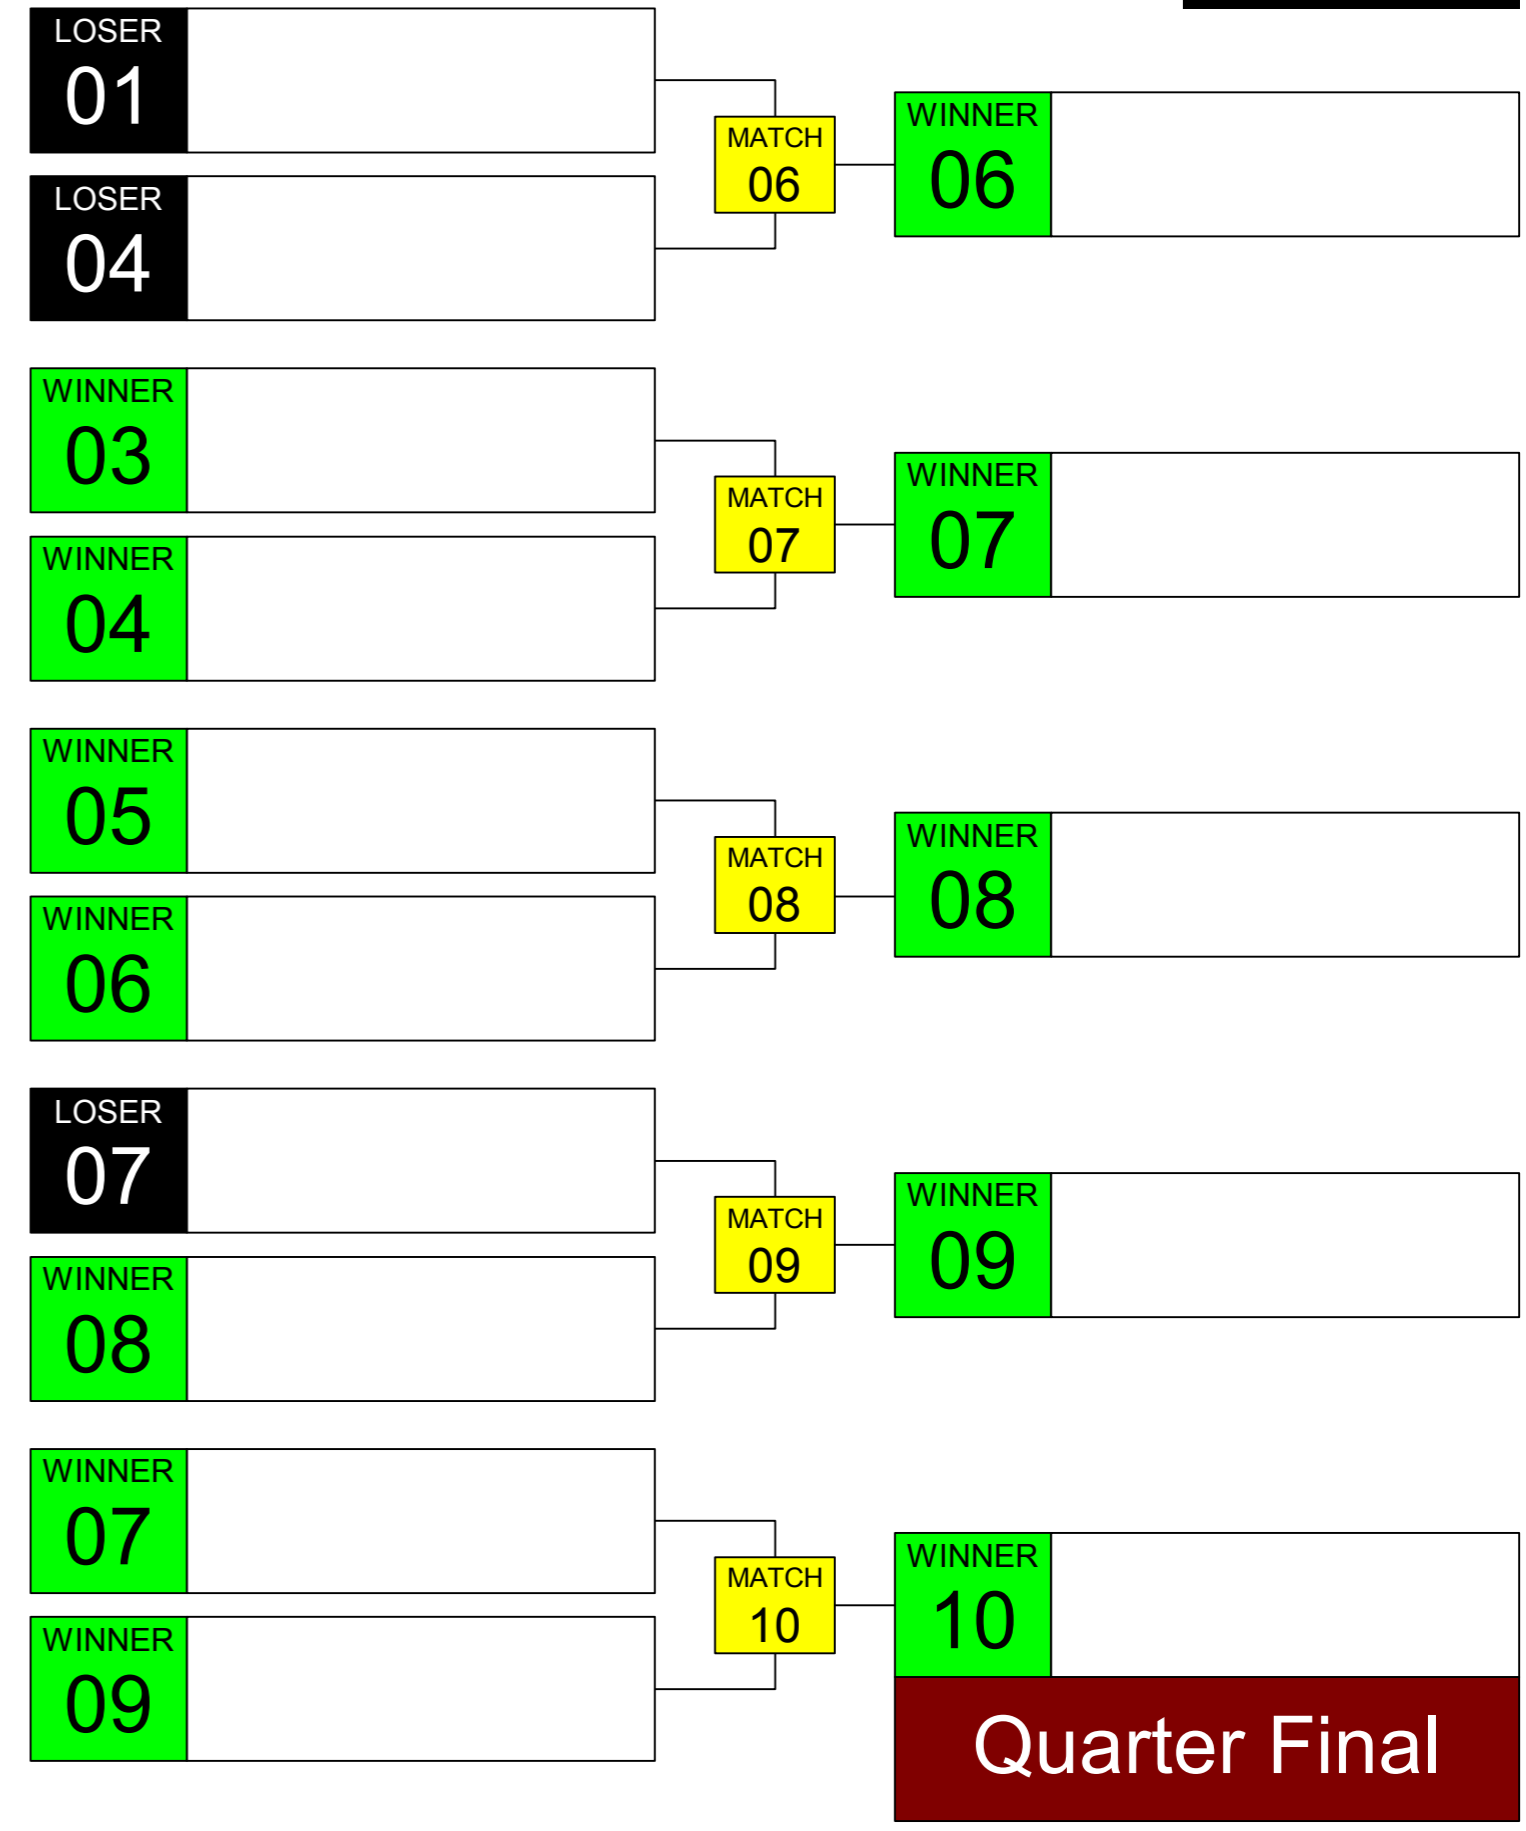

Sumo Robot Senior 3kg. WRG 2023 Taipei

ARENA
04

November
17th

TIME
15:20

GROUP
H