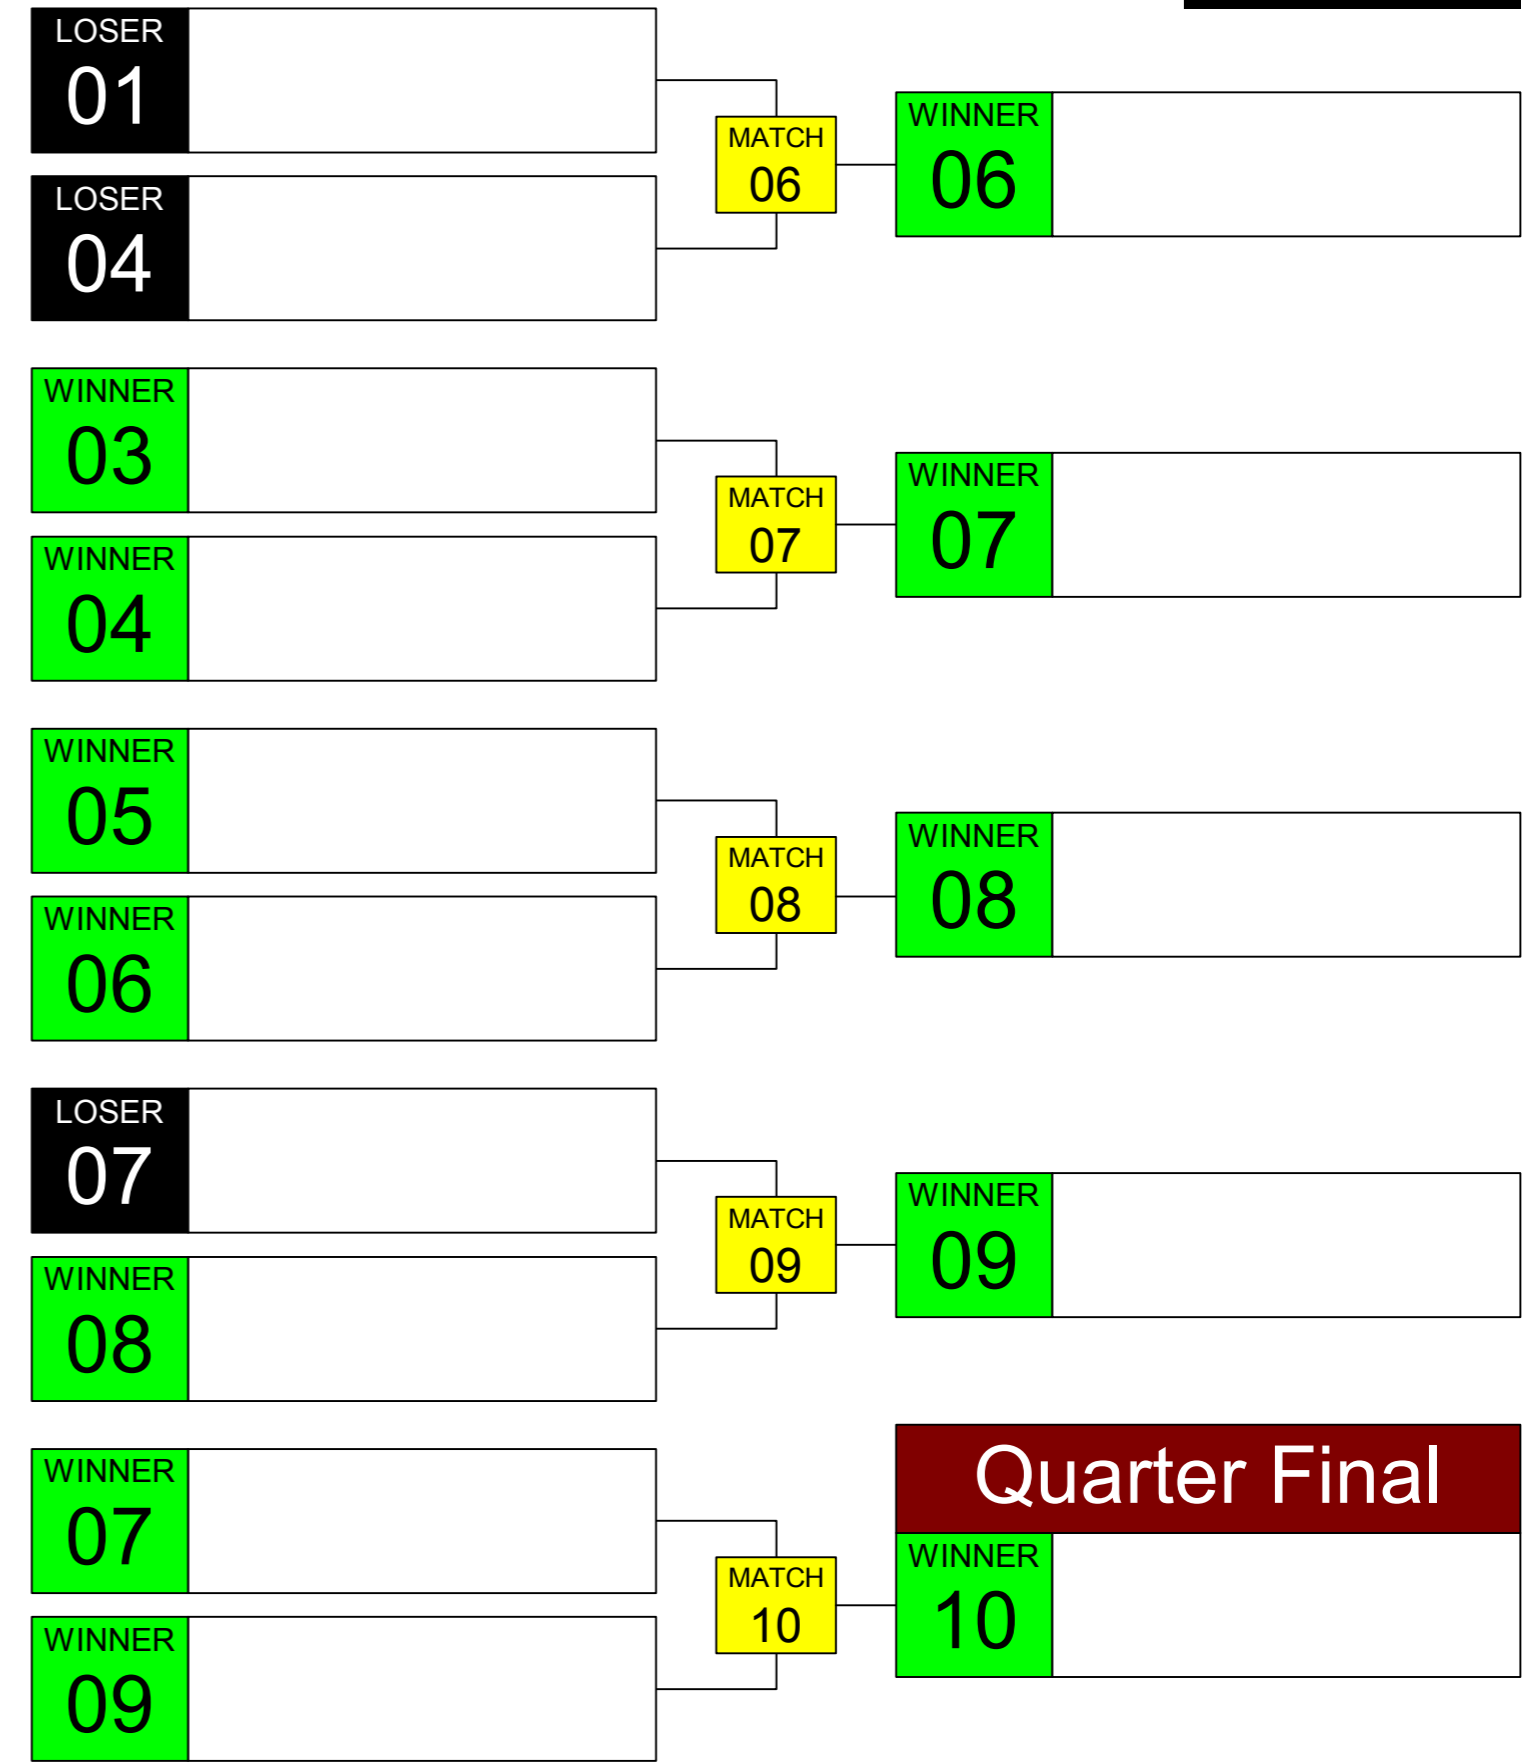

Sumo Robot Senior 3kg. WRG 2023 Taipei

ARENA
03

November
17th

TIME
14:30

GROUP
C