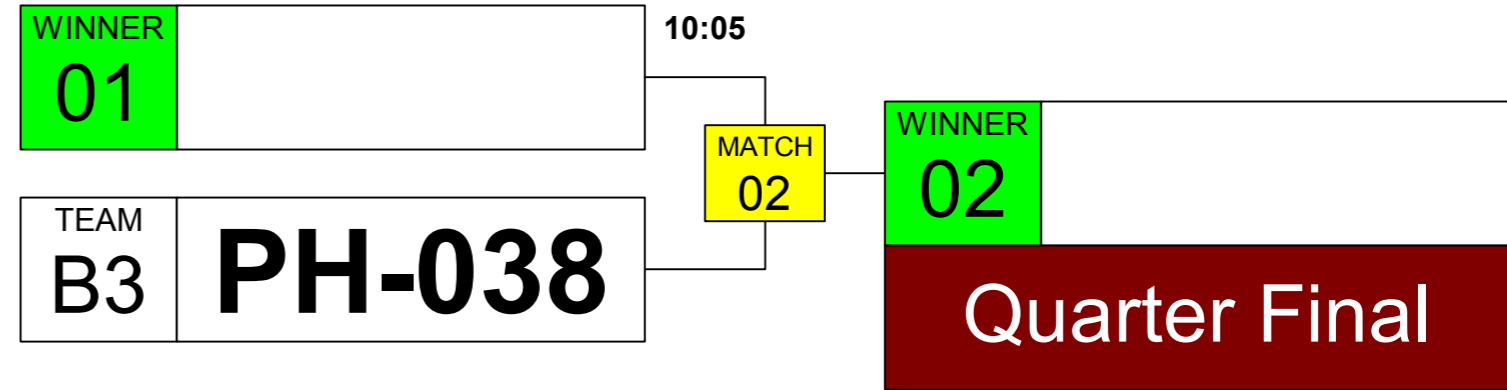

Sumo Robot STEM 2.5kg. WRG 2023 Taipei

ARENA 04 | November 17th | TIME 11:00 | GROUP D