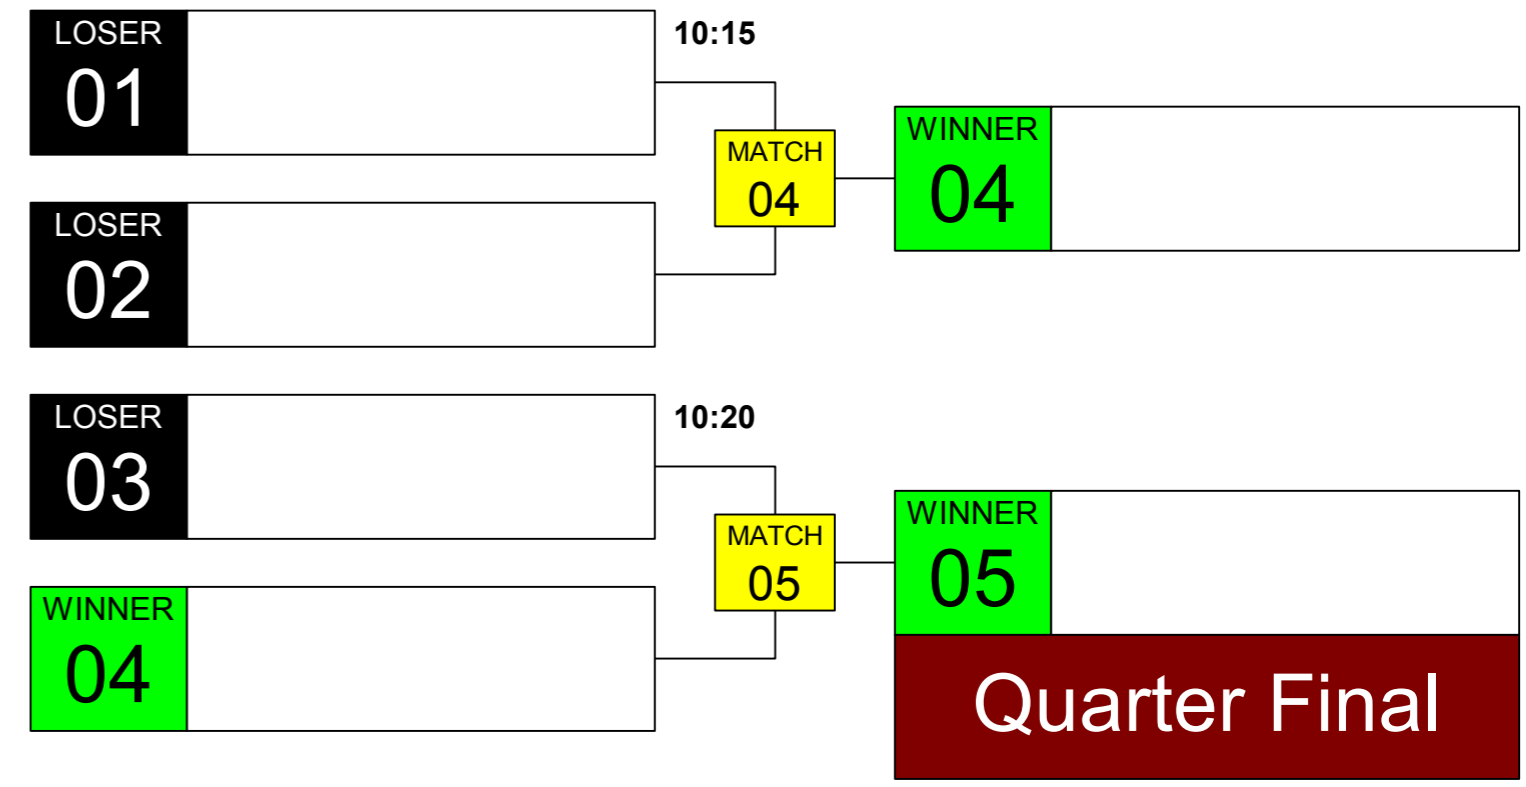

Sumo Robot STEM 2.5kg. WRG 2023 Taipei

ARENA
01

November
17th

TIME
11:00

GROUP
A

Sumo Robot STEM 2.5kg. WRG 2023 Taipei

ARENA
02

November
17th

TIME
11:00

GROUP
B

Sumo Robot STEM 2.5kg. WRG 2023 Taipei

ARENA
03

November
17th

TIME
11:00

GROUP
C

Sumo Robot STEM 2.5kg. WRG 2023 Taipei

ARENA 04 | November 17th | TIME 11:00 | GROUP D

Sumo Robot STEM 2.5kg. WRG 2023 Taipei

ARENA 01	November 17th	TIME 11:25
--------------------	------------------	----------------------

QUARTER FINAL

SEMI-FINAL