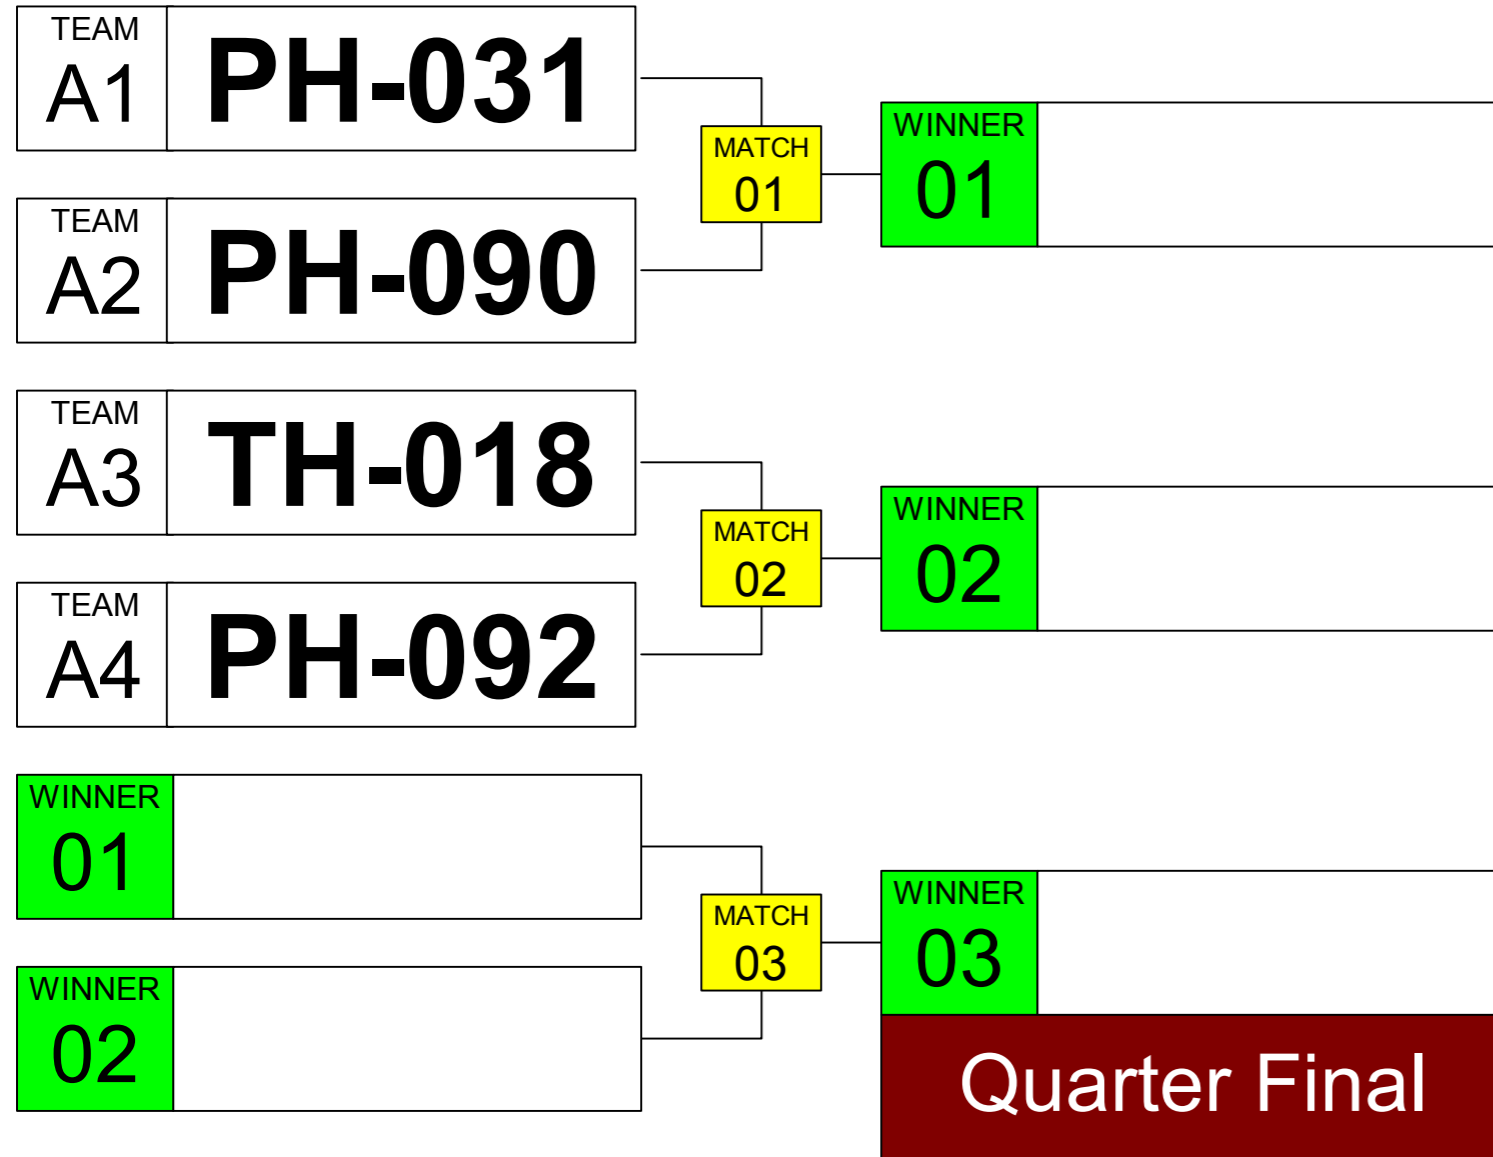

Sumo Robot STEM 2.5kg. WRG 2023 Taipei

ARENA
01

November
17th

TIME
11:00

GROUP
A

Sumo Robot STEM 2.5kg. WRG 2023 Taipei

ARENA
02

November
17th

TIME
11:00

GROUP
B

Sumo Robot STEM 2.5kg. WRG 2023 Taipei

ARENA
03

November
17th

TIME
11:00

GROUP
C

Sumo Robot STEM 2.5kg. WRG 2023 Taipei

ARENA 04 | November 17th | TIME 11:00 | GROUP D

Sumo Robot STEM 2.5kg. WRG 2023 Taipei

ARENA 01	November 17th	TIME 11:25
--------------------	------------------	----------------------

QUARTER FINAL

SEMI-FINAL