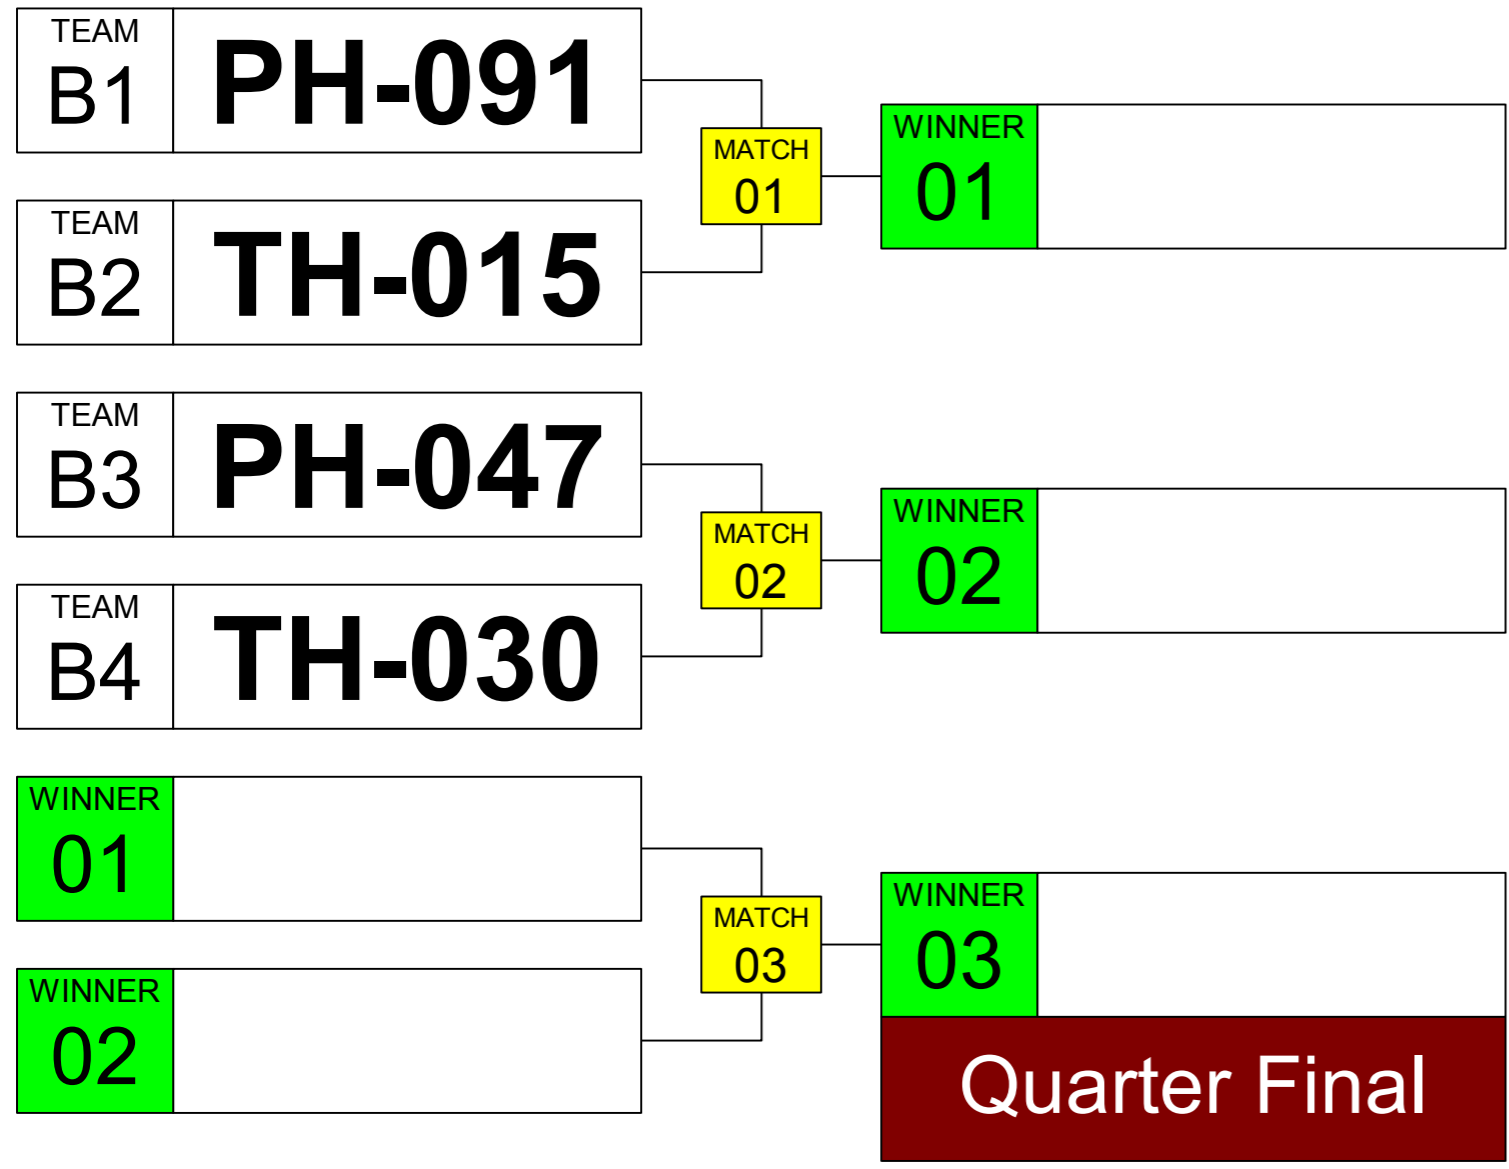

Sumo Robot STEM 2.5kg. WRG 2023 Taipei

ARENA
01

November
17th

TIME
11:00

GROUP
A

Sumo Robot STEM 2.5kg. WRG 2023 Taipei

ARENA
02

November
17th

TIME
11:00

GROUP
B

Sumo Robot STEM 2.5kg. WRG 2023 Taipei

ARENA
03

November
17th

TIME
11:00

GROUP
C

Sumo Robot STEM 2.5kg. WRG 2023 Taipei

ARENA 04 | November 17th | TIME 11:00 | GROUP D

Sumo Robot STEM 2.5kg. WRG 2023 Taipei

ARENA 01	November 17th	TIME 11:25
--------------------	------------------	----------------------

QUARTER FINAL

SEMI-FINAL