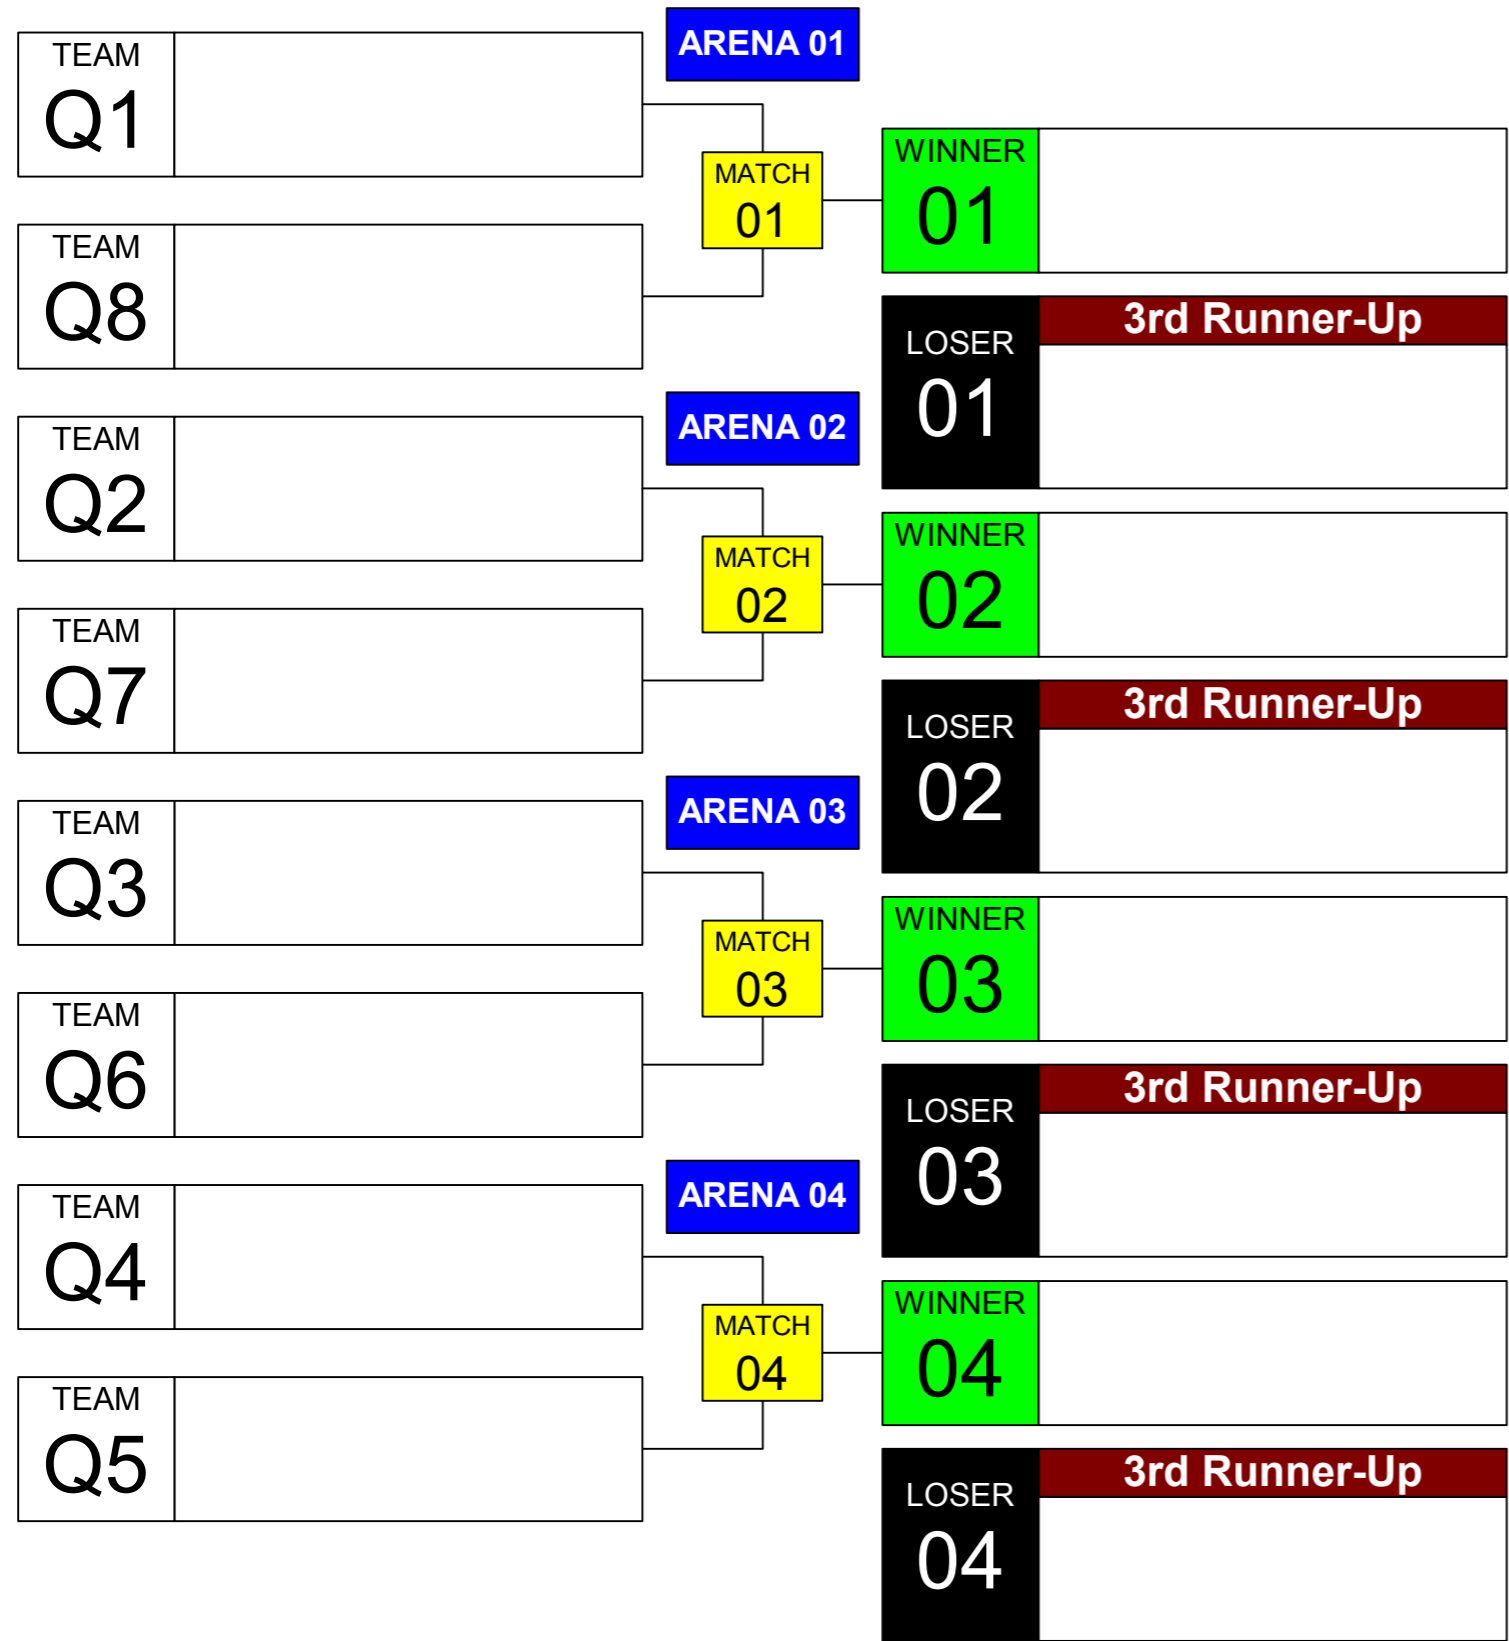

TIME
11:00

GROUP
B

Sumo Robot STEM 2.5kg. WRG 2023 Taipei

ARENA
03

November
17th

TIME
11:00

GROUP
C

Sumo Robot STEM 2.5kg. WRG 2023 Taipei

ARENA 04 | November 17th | TIME 11:00 | GROUP D

Sumo Robot STEM 2.5kg. WRG 2023 Taipei

ARENA 01	November 17th	TIME 11:25
--------------------	------------------	----------------------

QUARTER FINAL

SEMI-FINAL