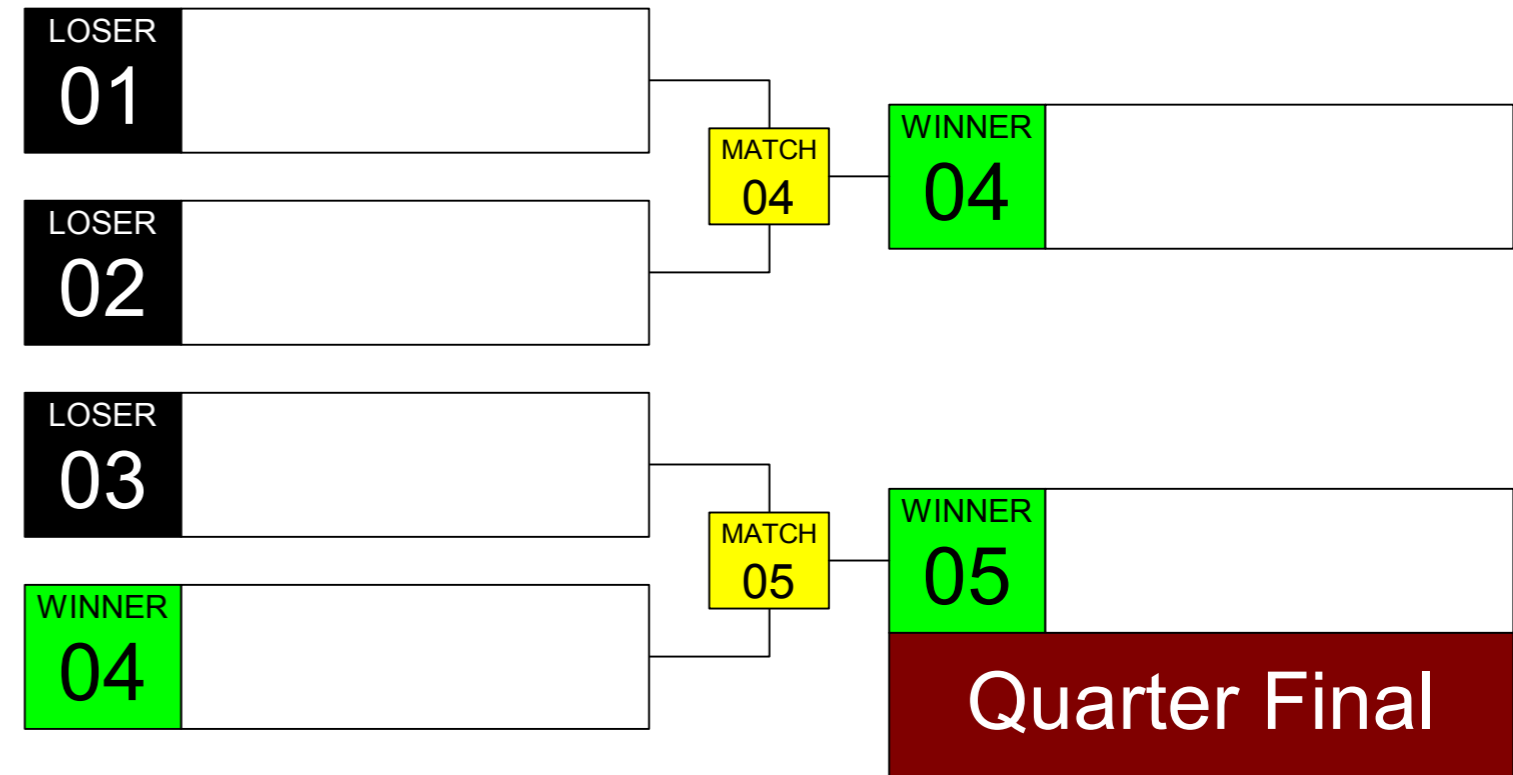

TIME
11:00

GROUP
B

Sumo Robot STEM 2.5kg. WRG 2023 Taipei

ARENA
03

November
17th

TIME
11:00

GROUP
C

Sumo Robot STEM 2.5kg. WRG 2023 Taipei

ARENA 04 | November 17th | TIME 11:00 | GROUP D

Sumo Robot STEM 2.5kg. WRG 2023 Taipei

ARENA 01	November 17th	TIME 11:25
--------------------	------------------	----------------------

QUARTER FINAL

SEMI-FINAL