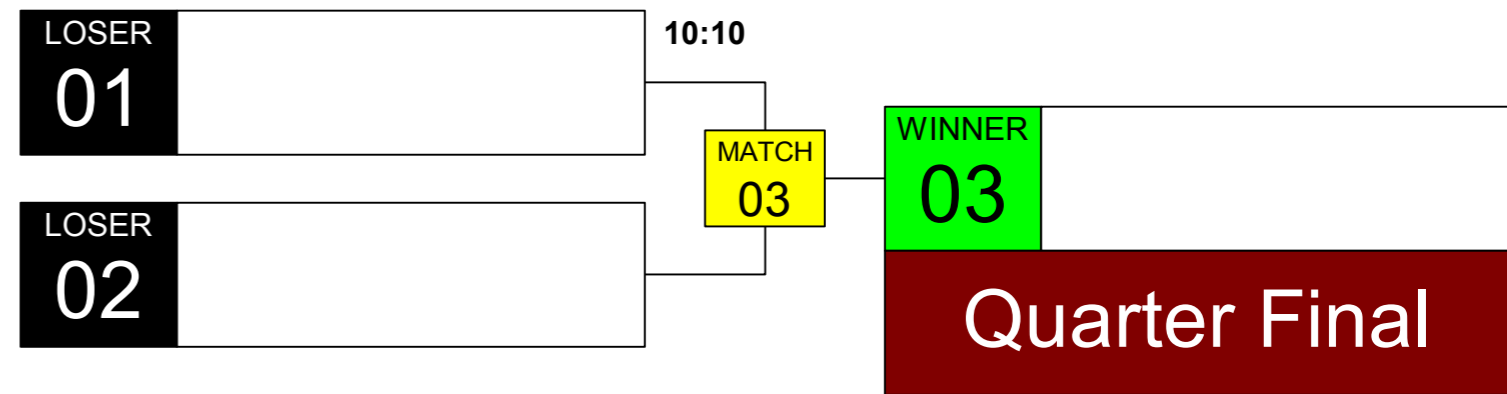

Sumo Robot STEM 2.5kg. WRG 2023 Taipei

ARENA 04 | November 17th | TIME 11:00 | GROUP D