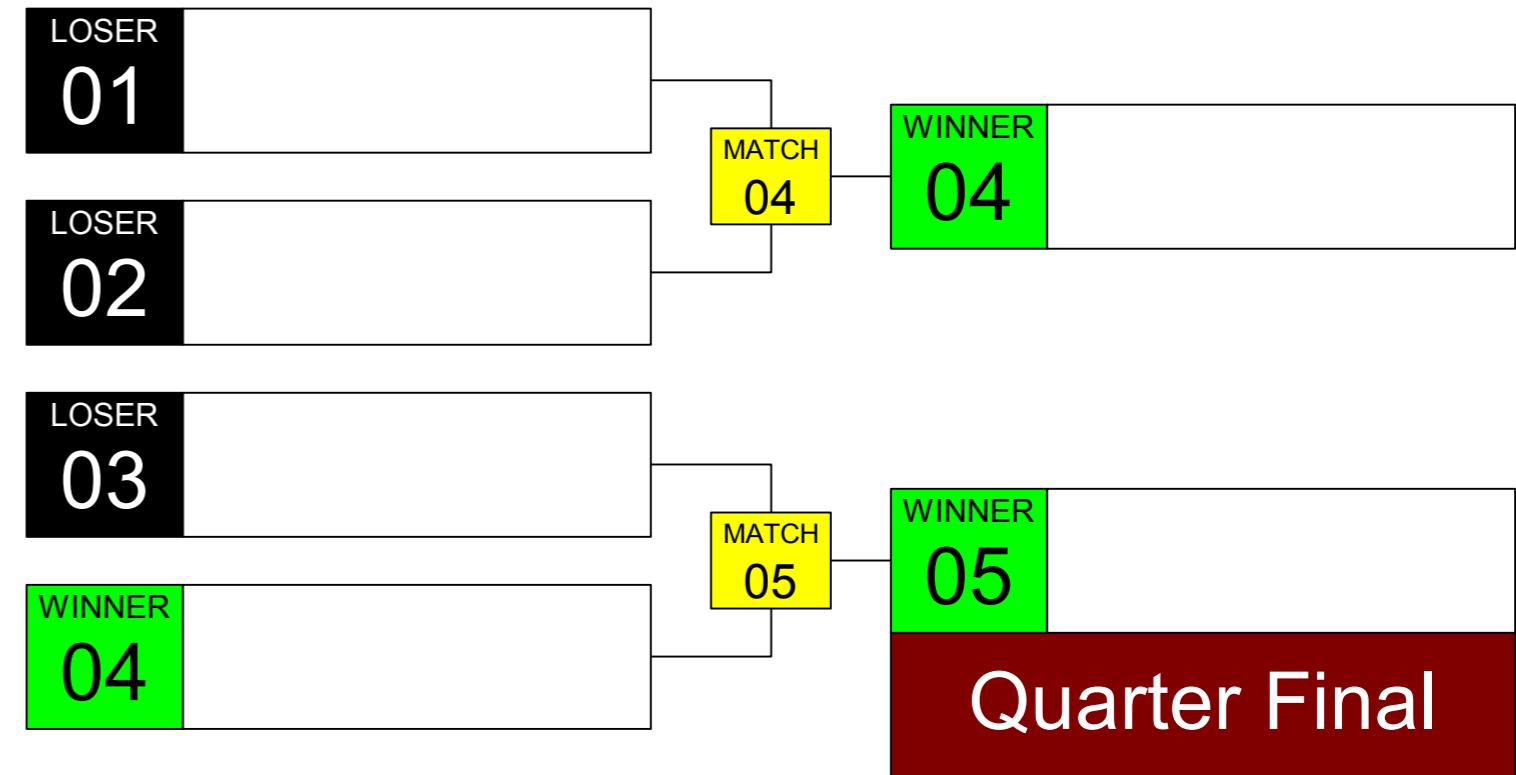

Sumo Robot STEM 2.5kg. WRG 2023 Taipei

ARENA
01

November
17th

TIME
11:00

GROUP
A

Sumo Robot STEM 2.5kg. WRG 2023 Taipei

ARENA
02

November
17th

TIME
11:00

GROUP
B

Sumo Robot STEM 2.5kg. WRG 2023 Taipei

ARENA
03

November
17th

TIME
11:00

GROUP
C

Sumo Robot STEM 2.5kg. WRG 2023 Taipei

ARENA 04 | November 17th | TIME 11:00 | GROUP D

Sumo Robot STEM 2.5kg. WRG 2023 Taipei

ARENA 01	November 17th	TIME 11:25
--------------------	------------------	----------------------

QUARTER FINAL

SEMI-FINAL