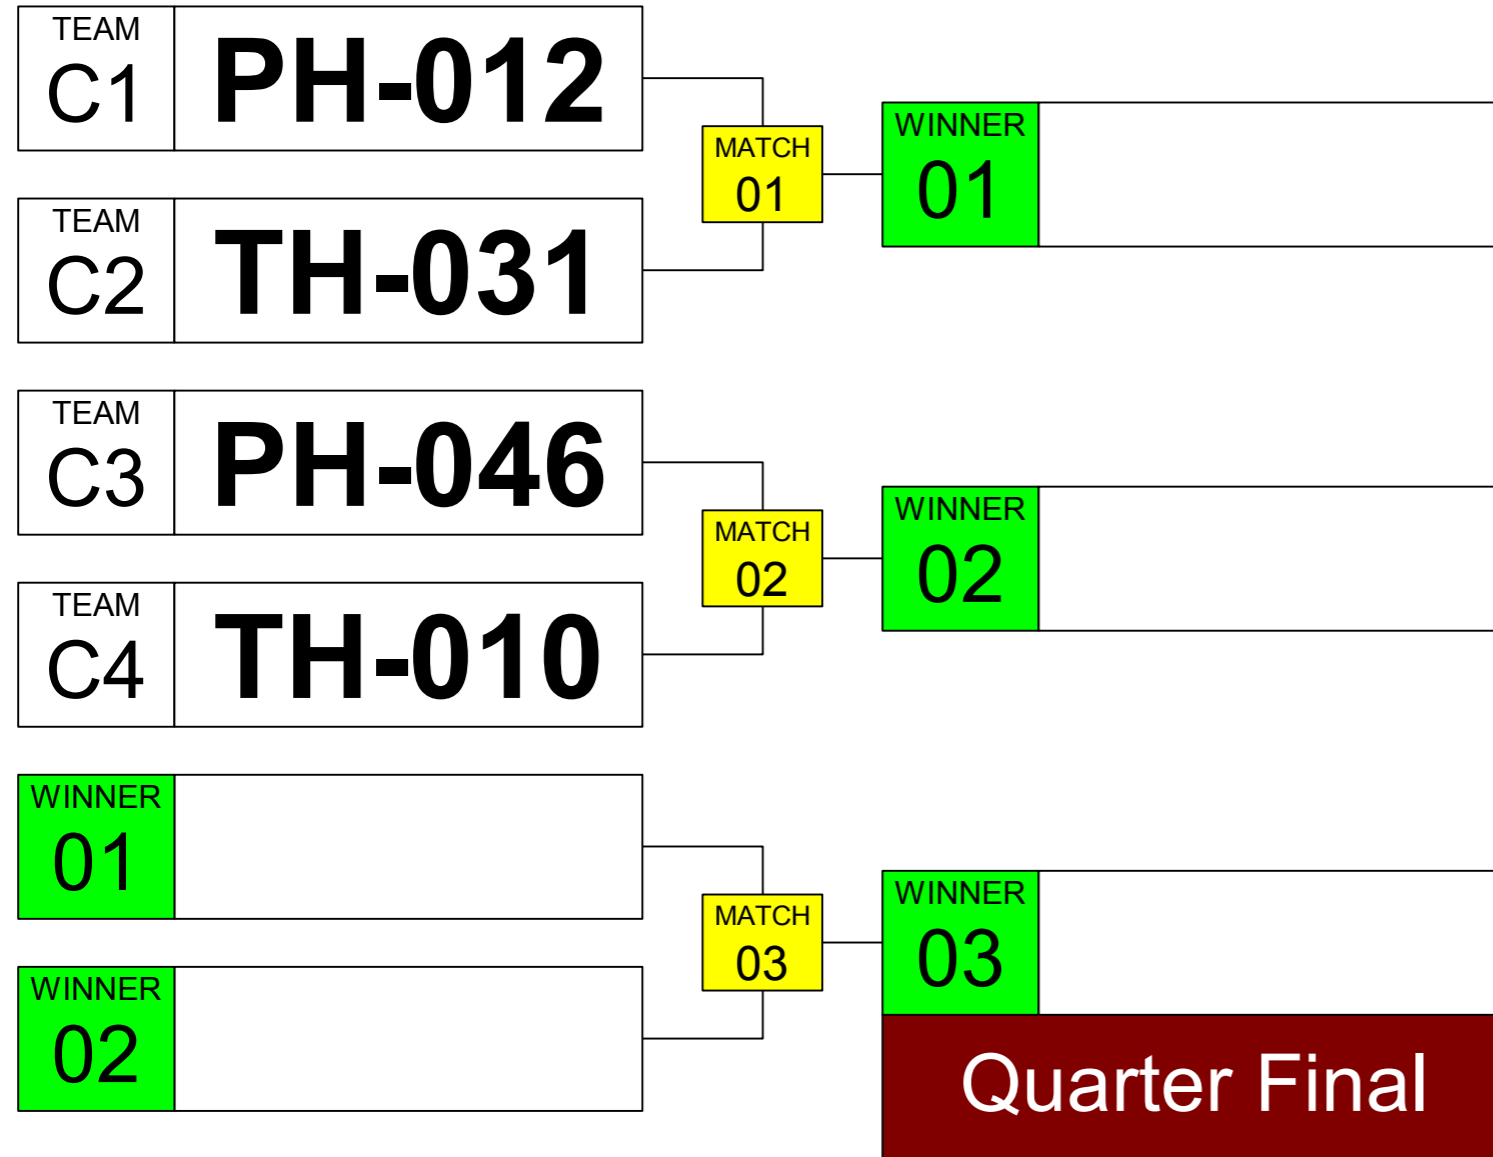

TIME
11:00

GROUP
B

Sumo Robot STEM 2.5kg. WRG 2023 Taipei

ARENA
03

November
17th

TIME
11:00

GROUP
C

Sumo Robot STEM 2.5kg. WRG 2023 Taipei

ARENA 04 | November 17th | TIME 11:00 | GROUP D

Sumo Robot STEM 2.5kg. WRG 2023 Taipei

ARENA 01	November 17th	TIME 11:25
--------------------	------------------	----------------------

QUARTER FINAL

SEMI-FINAL

FINAL