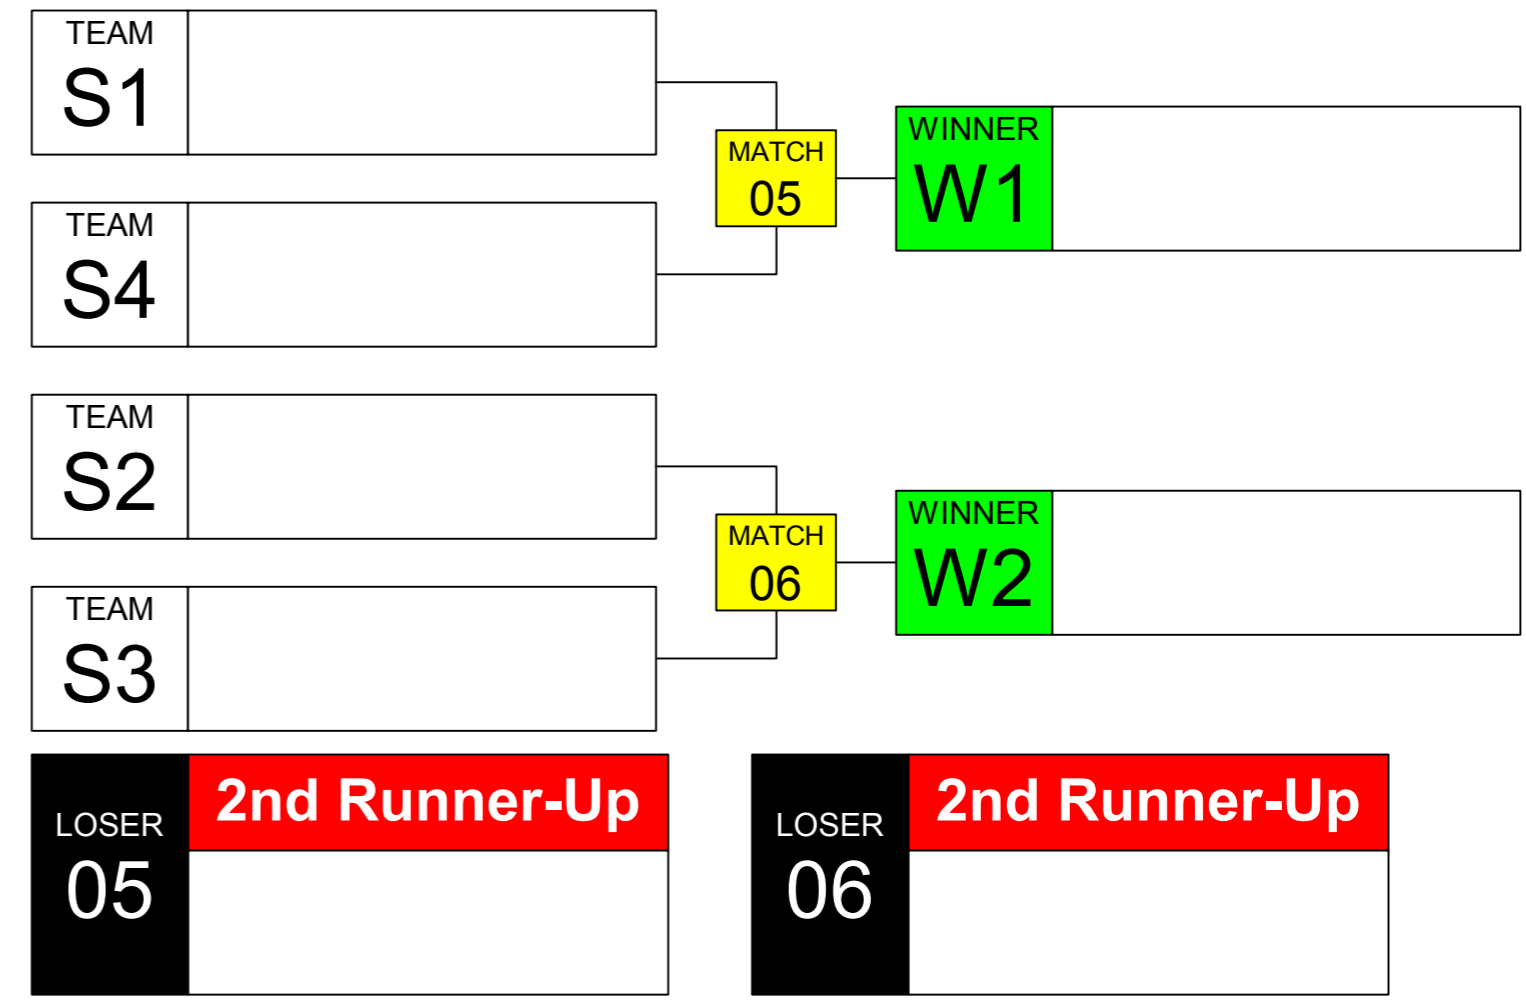

ARENA 04 | November 17th | TIME 11:00 | GROUP D

Sumo Robot STEM 2.5kg. WRG 2023 Taipei

ARENA 01	November 17th	TIME 11:25
--------------------	------------------	----------------------

QUARTER FINAL

SEMI-FINAL

FINAL