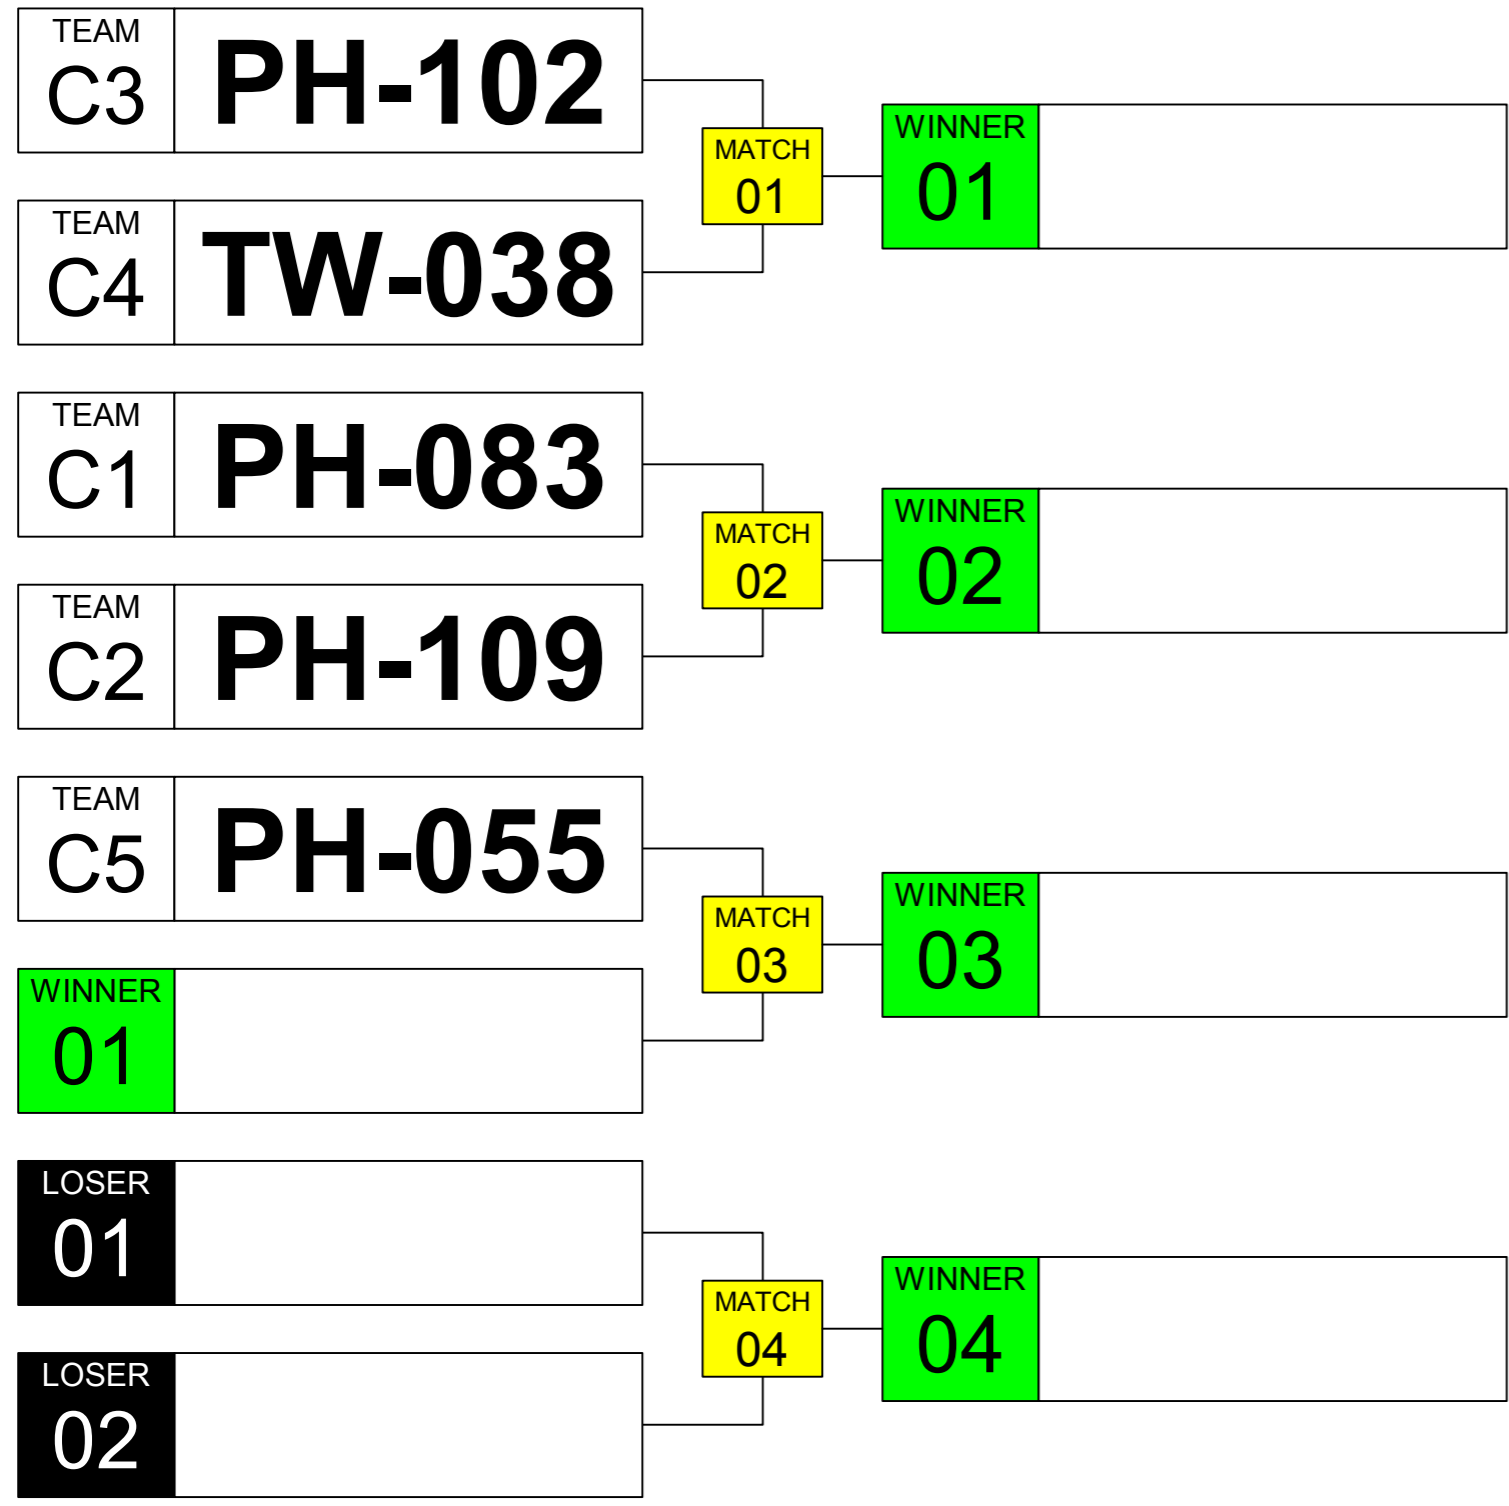

Sumo Robot Open 5kg. WRG 2023 Taipei

ARENA
03

November
18th

TIME
15:00

GROUP
C