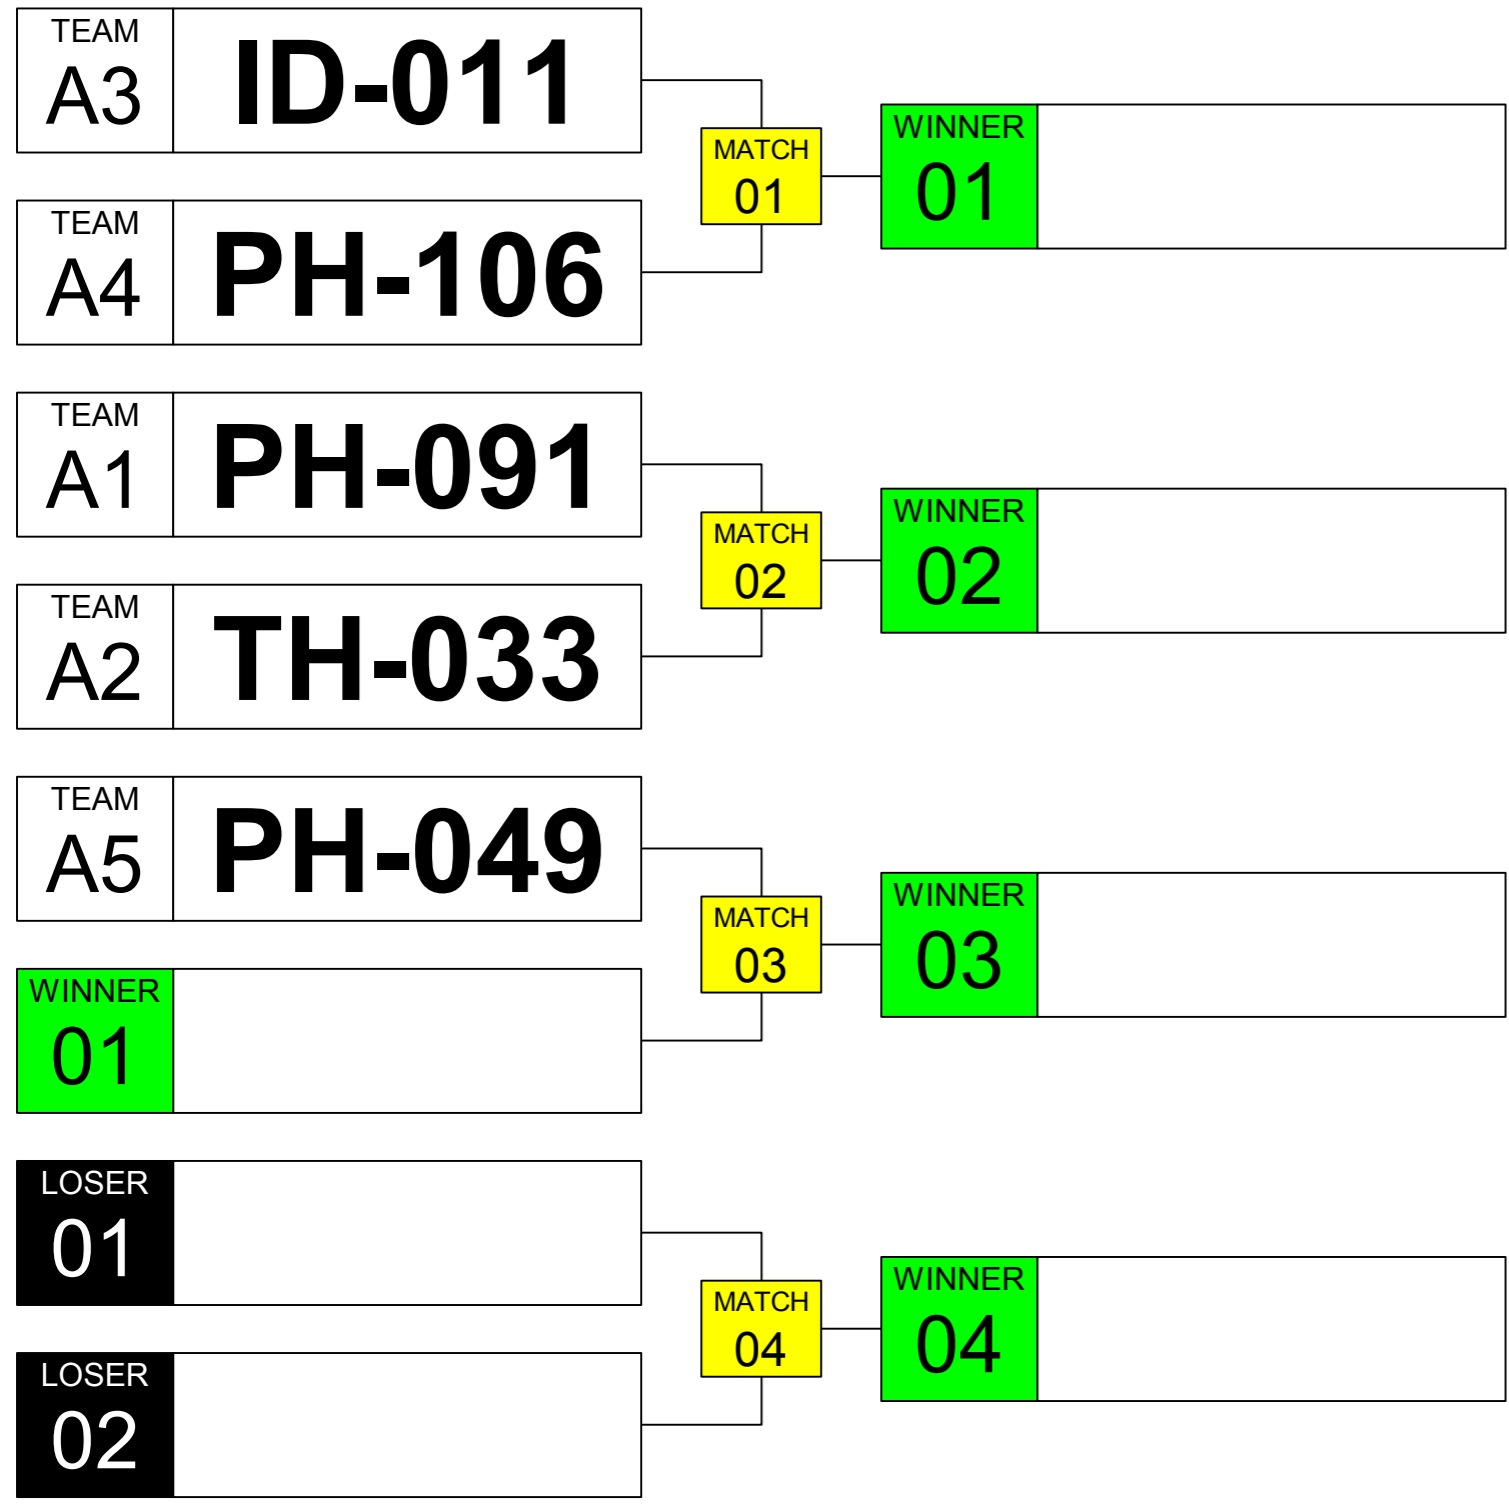

# Sumo Robot Open 5kg. WRG 2023 Taipei

ARENA **01** | November **18th** | TIME **15:00** | GROUP **A**

# Sumo Robot Open 5kg. WRG 2023 Taipei

ARENA  
**02**

November  
**18th**

TIME  
**15:00**

GROUP  
**B**