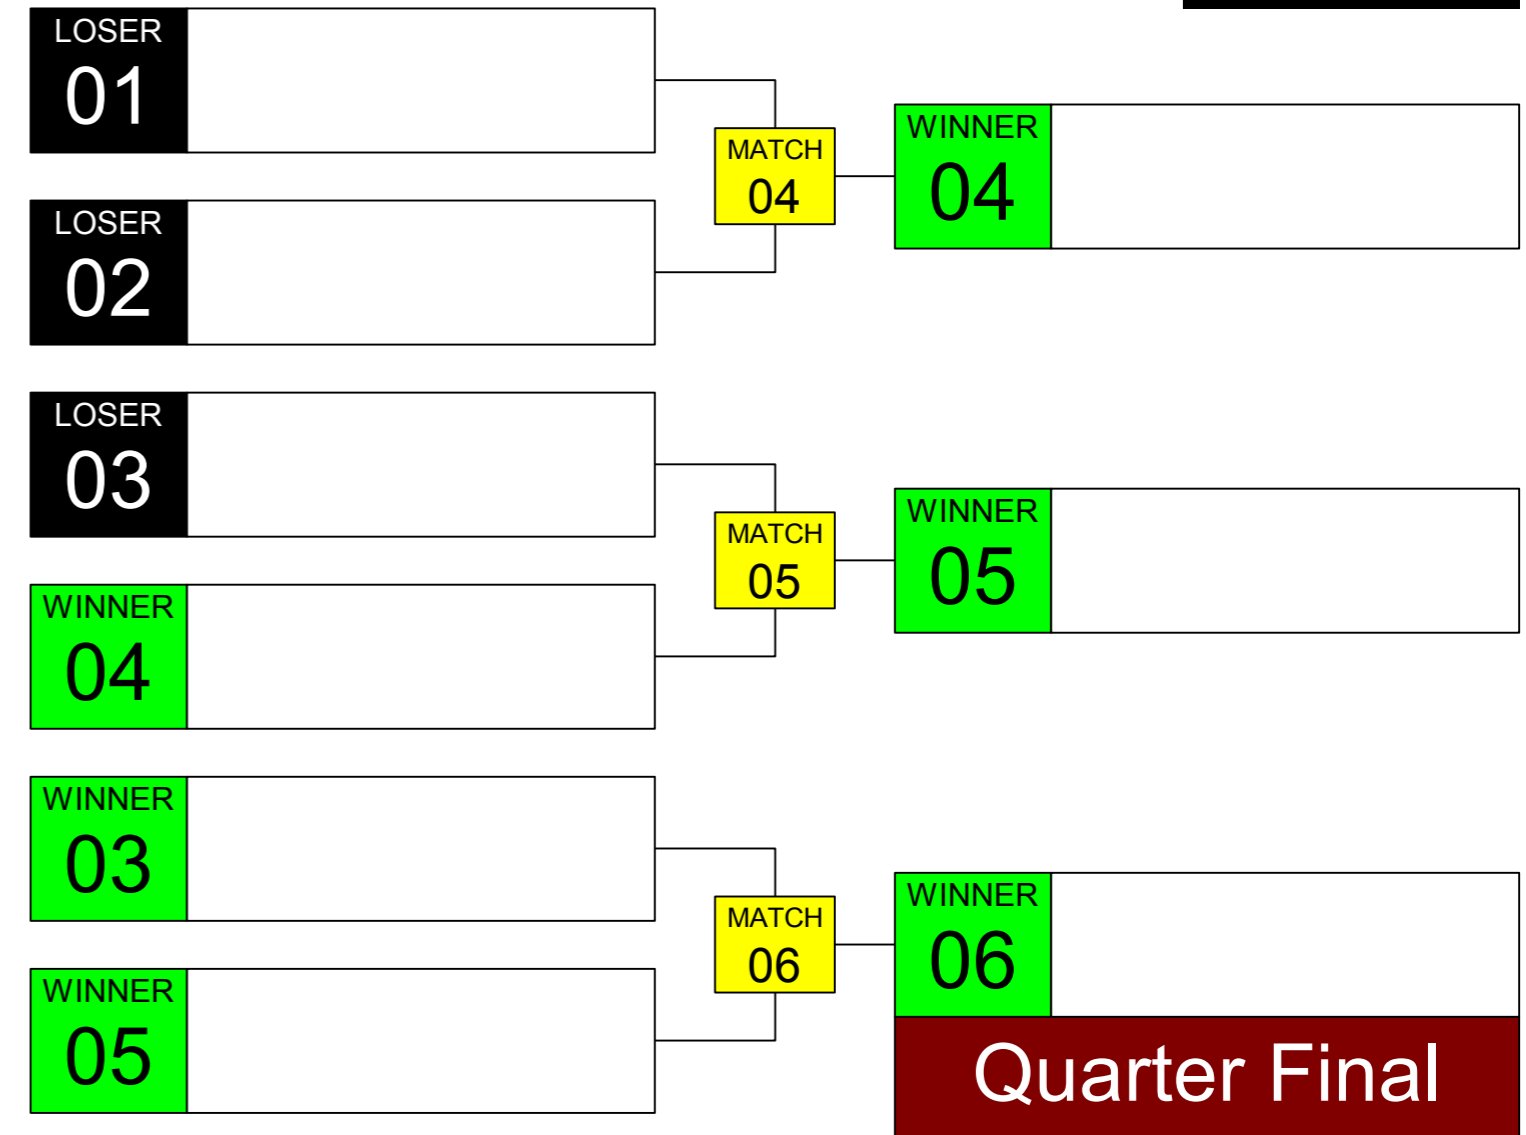

Sumo Robot Open 5kg. WRG 2023 Taipei

ARENA
02

November
18th

TIME
15:35

GROUP
F