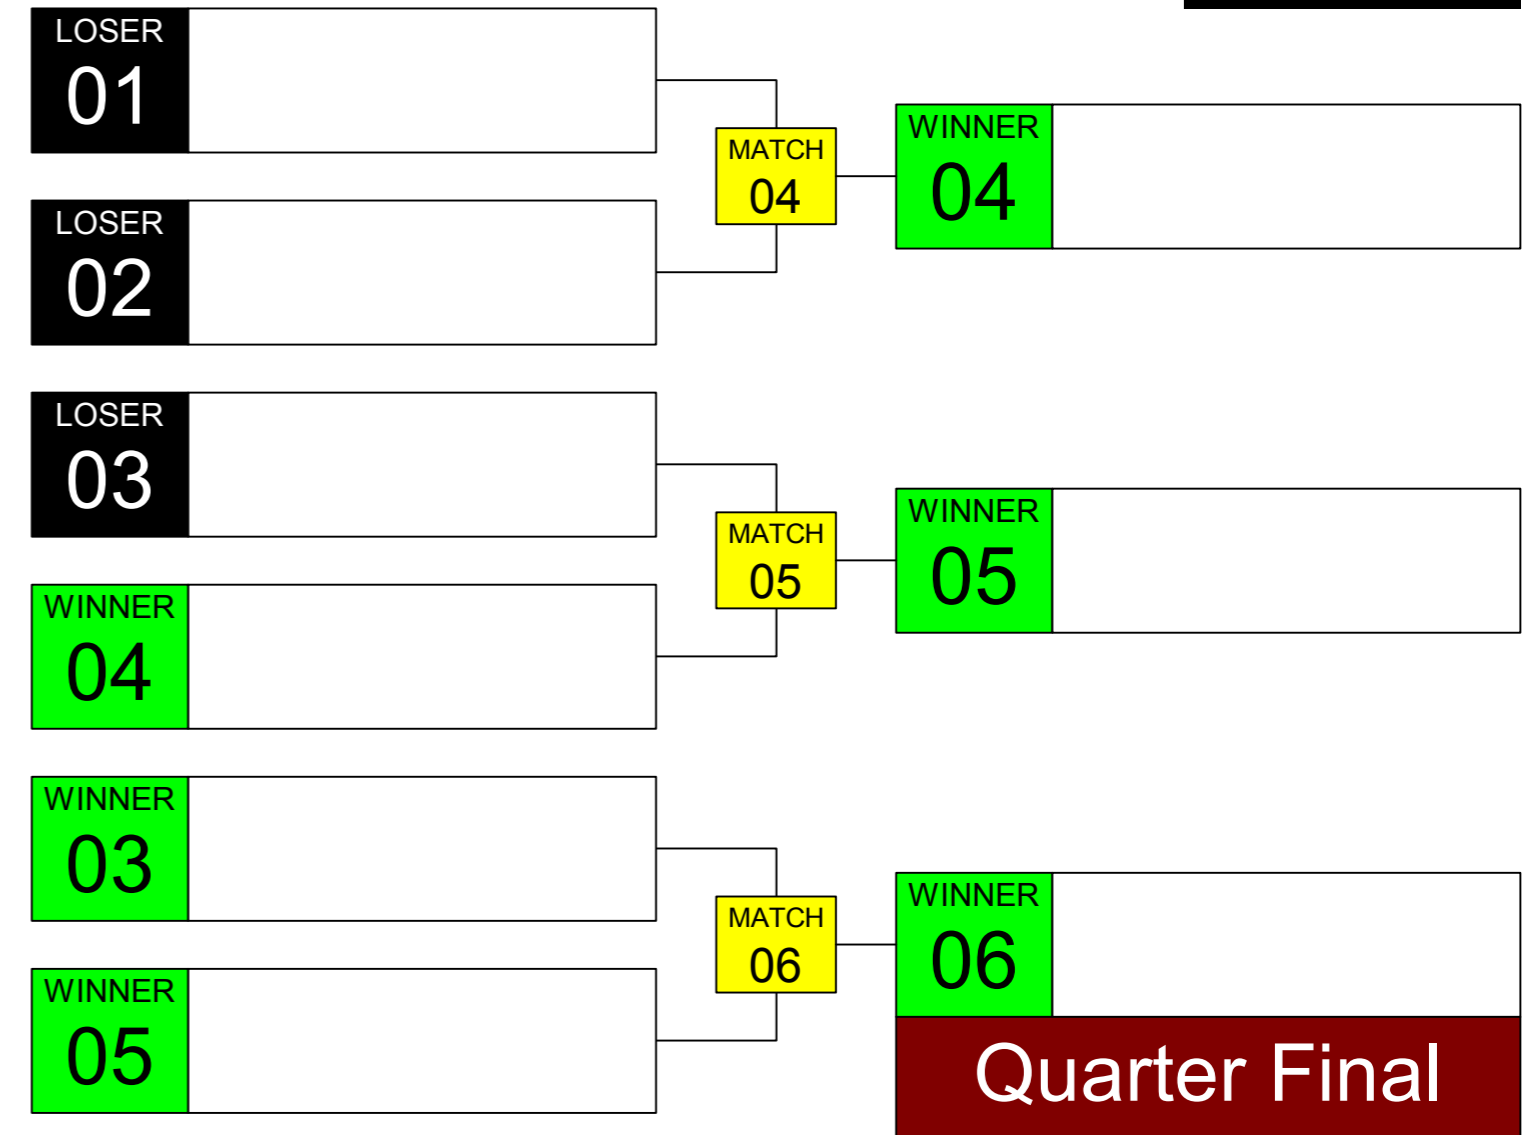

Sumo Robot Open 5kg. WRG 2023 Taipei

ARENA
03

November
18th

TIME
15:35

GROUP
G