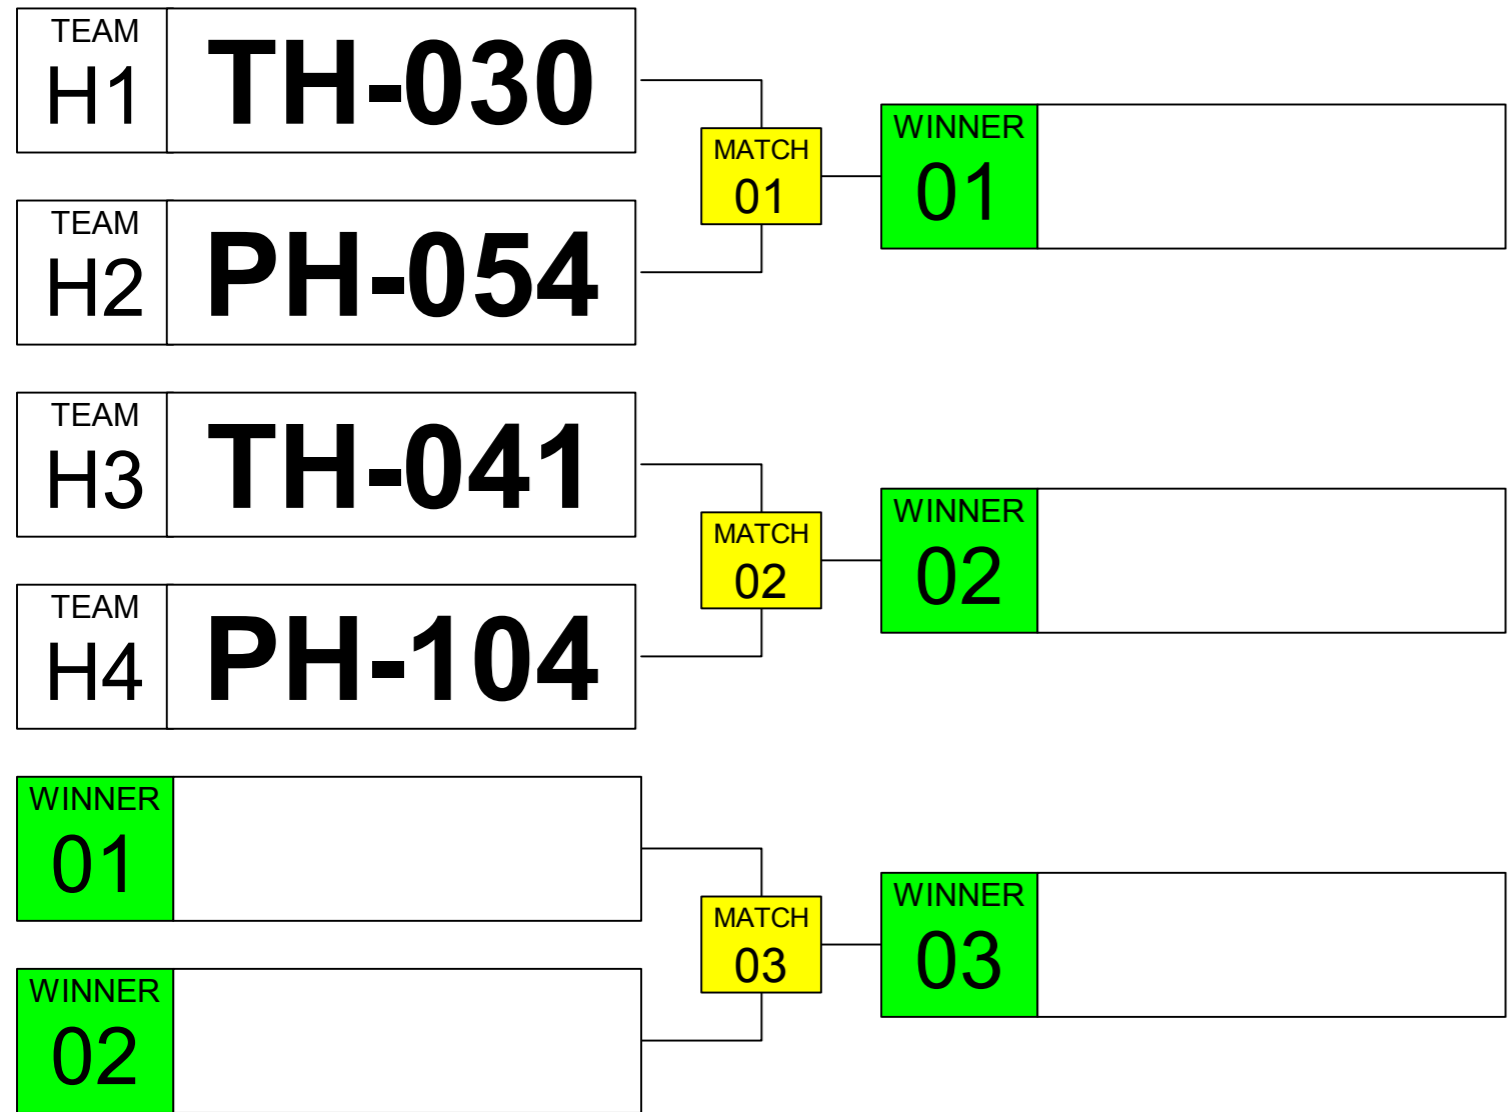

Sumo Robot Open 5kg. WRG 2023 Taipei

ARENA 04
November 18th
TIME 15:35
GROUP H