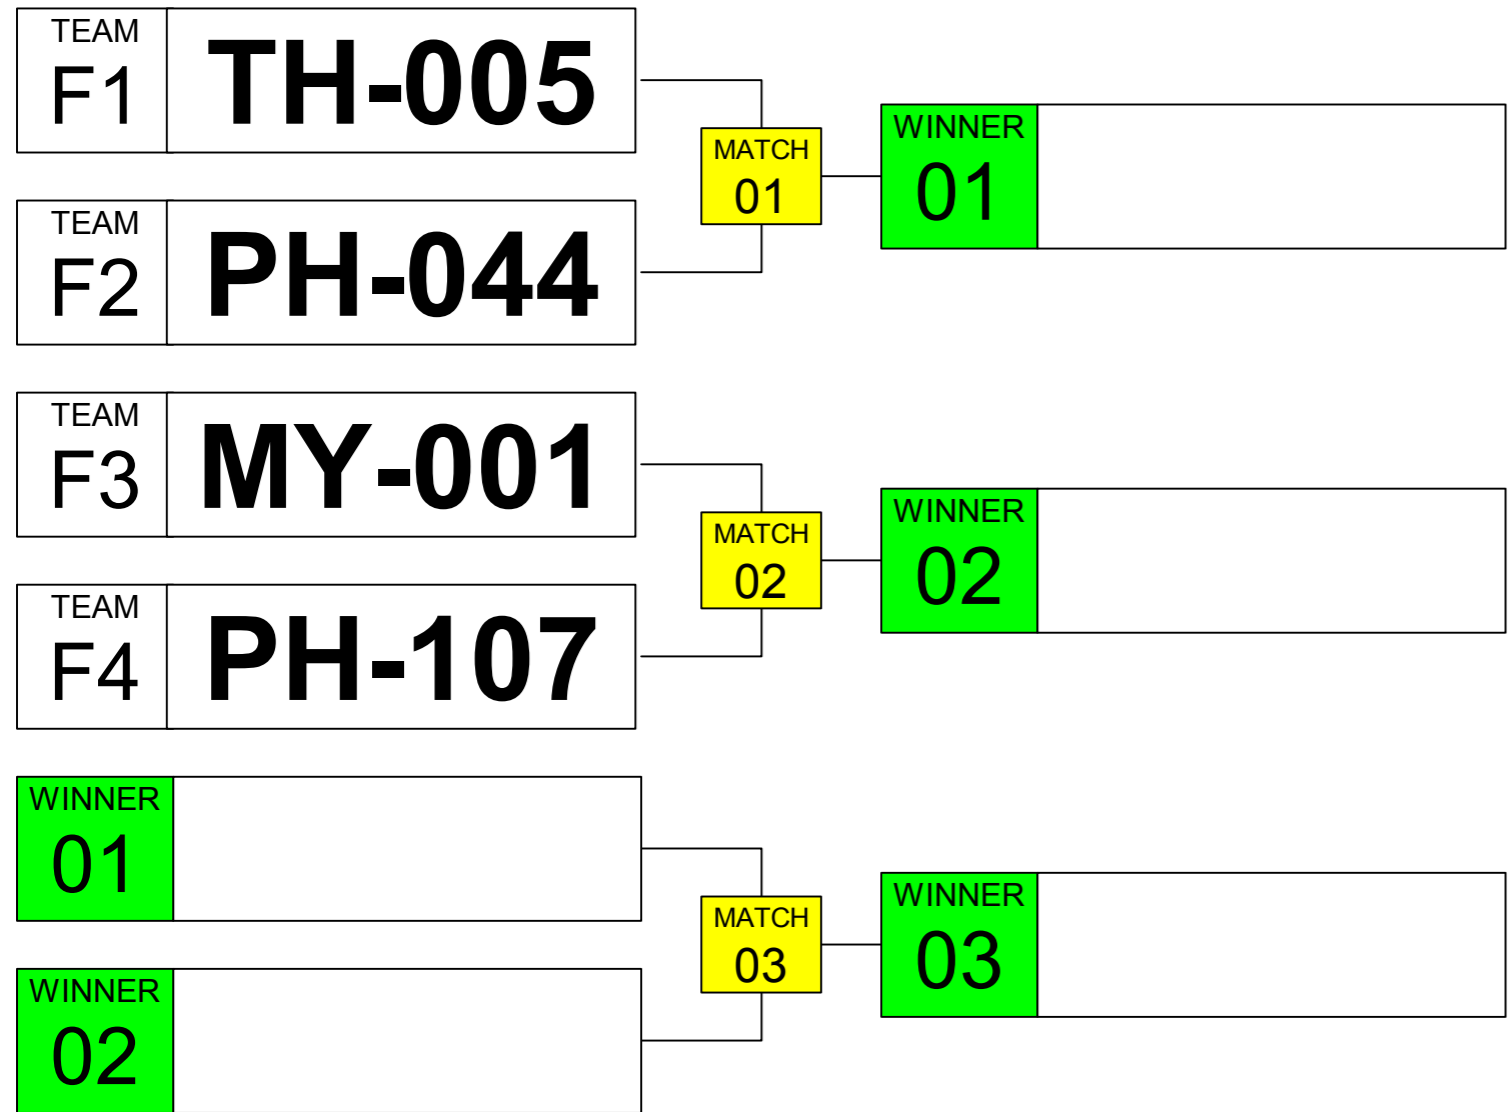

# Sumo Robot Open 5kg. WRG 2023 Taipei

ARENA  
**01**

November  
**18th**

TIME  
**15:35**

GROUP  
**E**

# Sumo Robot Open 5kg. WRG 2023 Taipei

ARENA  
**02**

November  
**18th**

TIME  
**15:35**

GROUP  
**F**