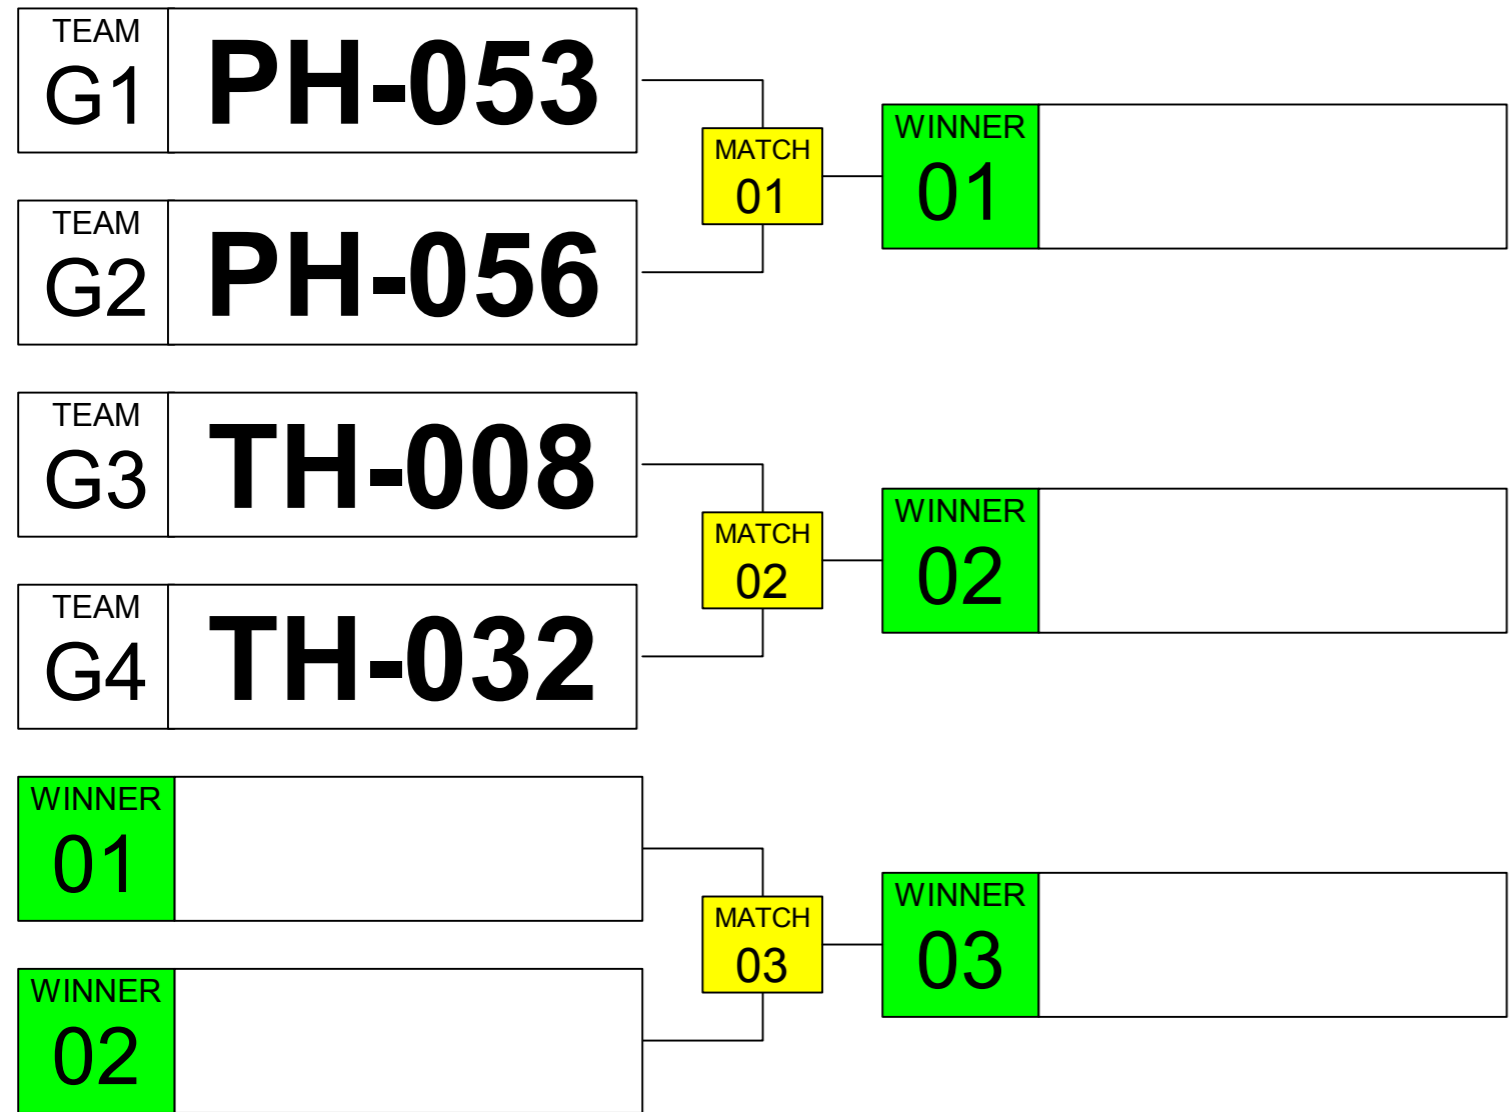

Sumo Robot Open 5kg. WRG 2023 Taipei

ARENA
03

November
18th

TIME
15:35

GROUP
G