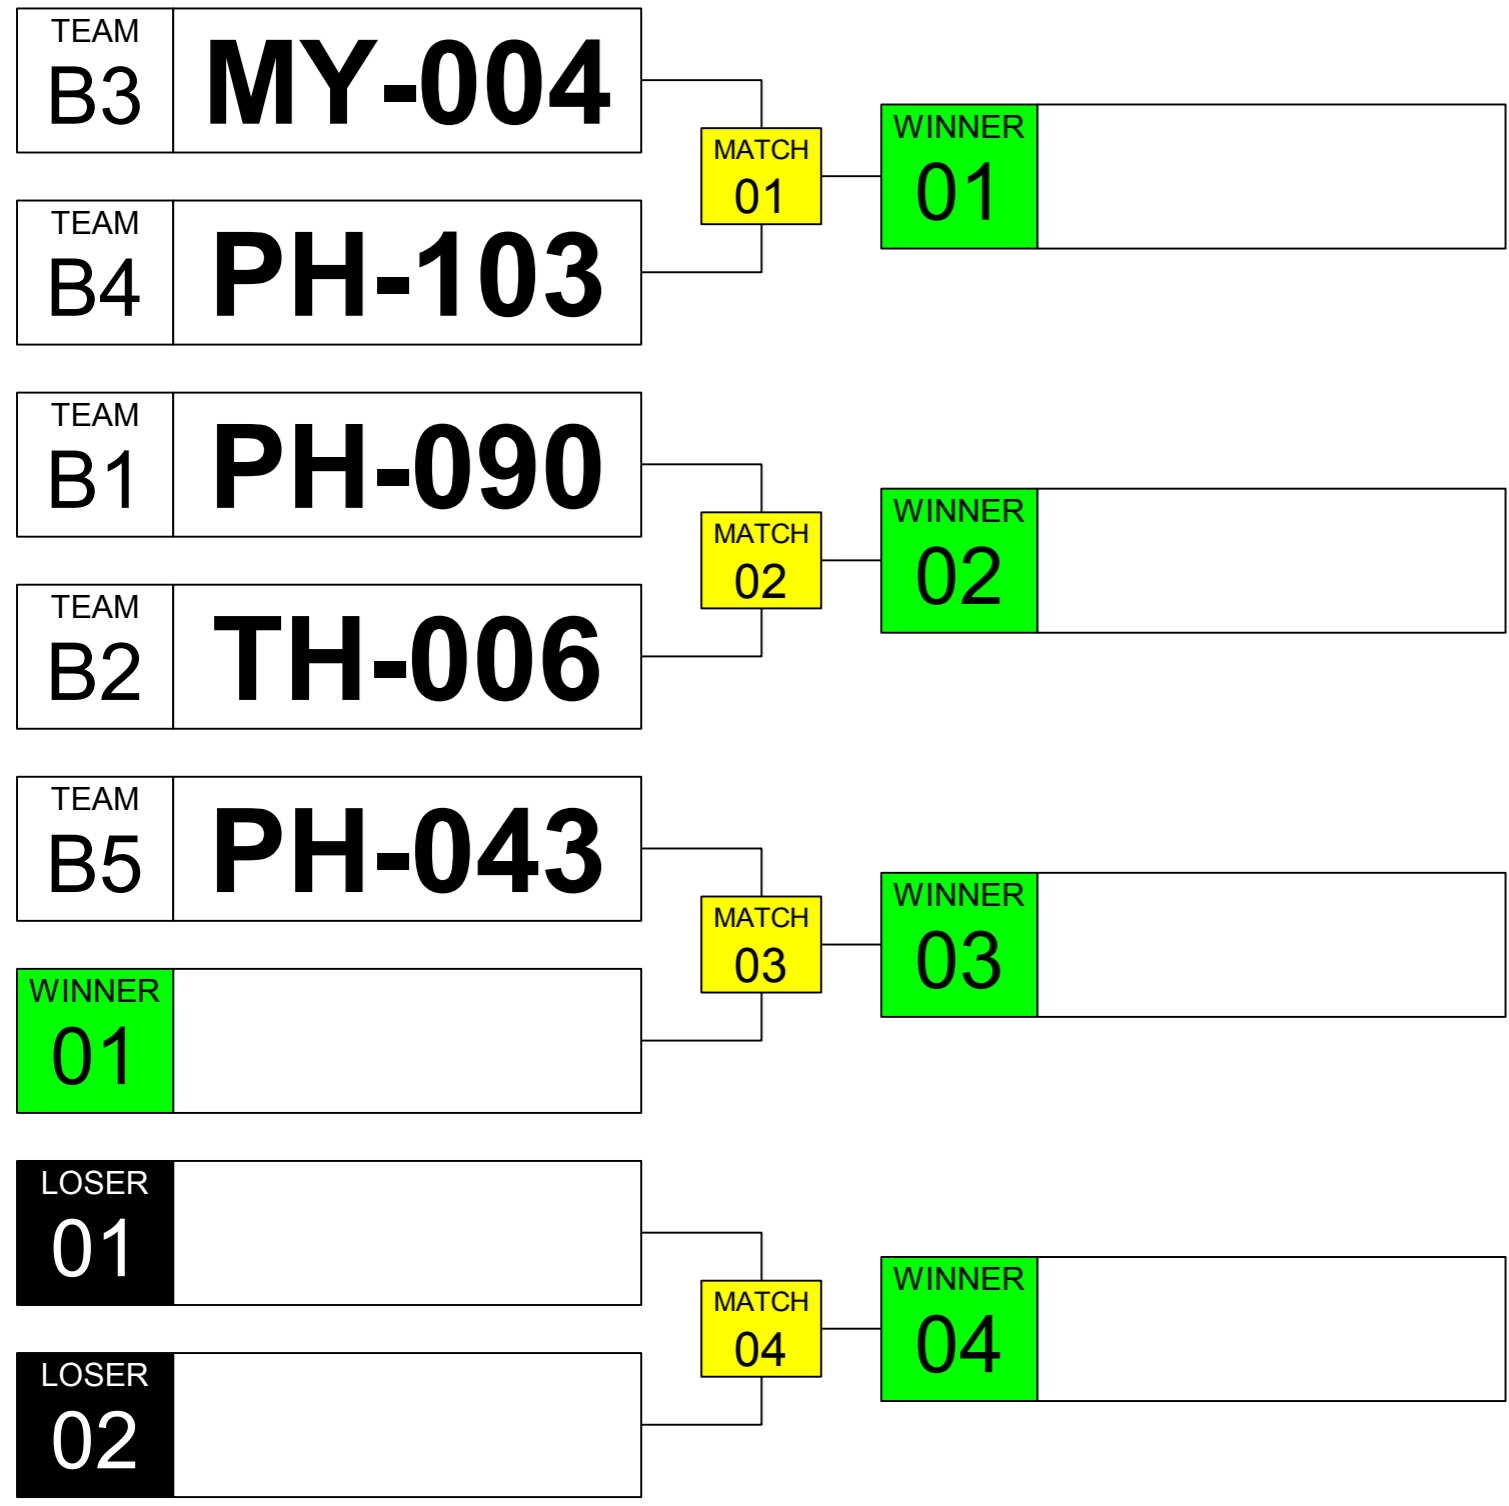

# Sumo Robot Open 5kg. WRG 2023 Taipei

ARENA **01** | November **18th** | TIME **15:00** | GROUP **A**

# Sumo Robot Open 5kg. WRG 2023 Taipei

ARENA  
**02**

November  
**18th**

TIME  
**15:00**

GROUP  
**B**