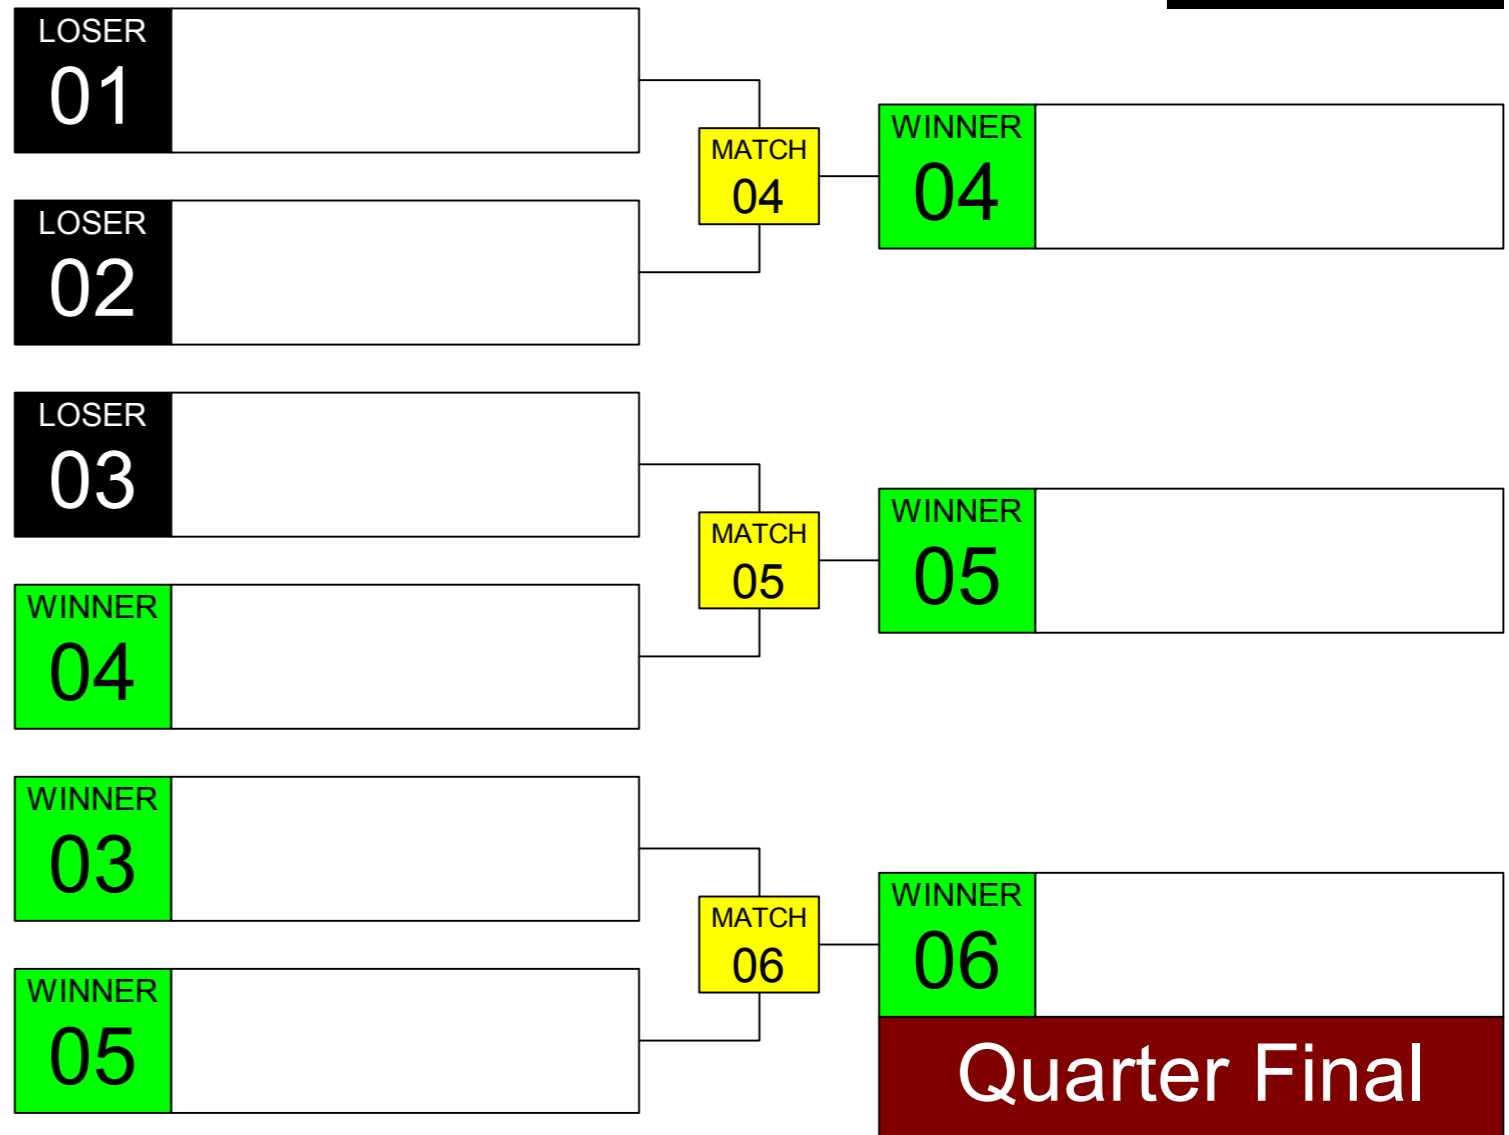

Sumo Robot Open 5kg. WRG 2023 Taipei

ARENA
01

November
18th

TIME
15:35

GROUP
E