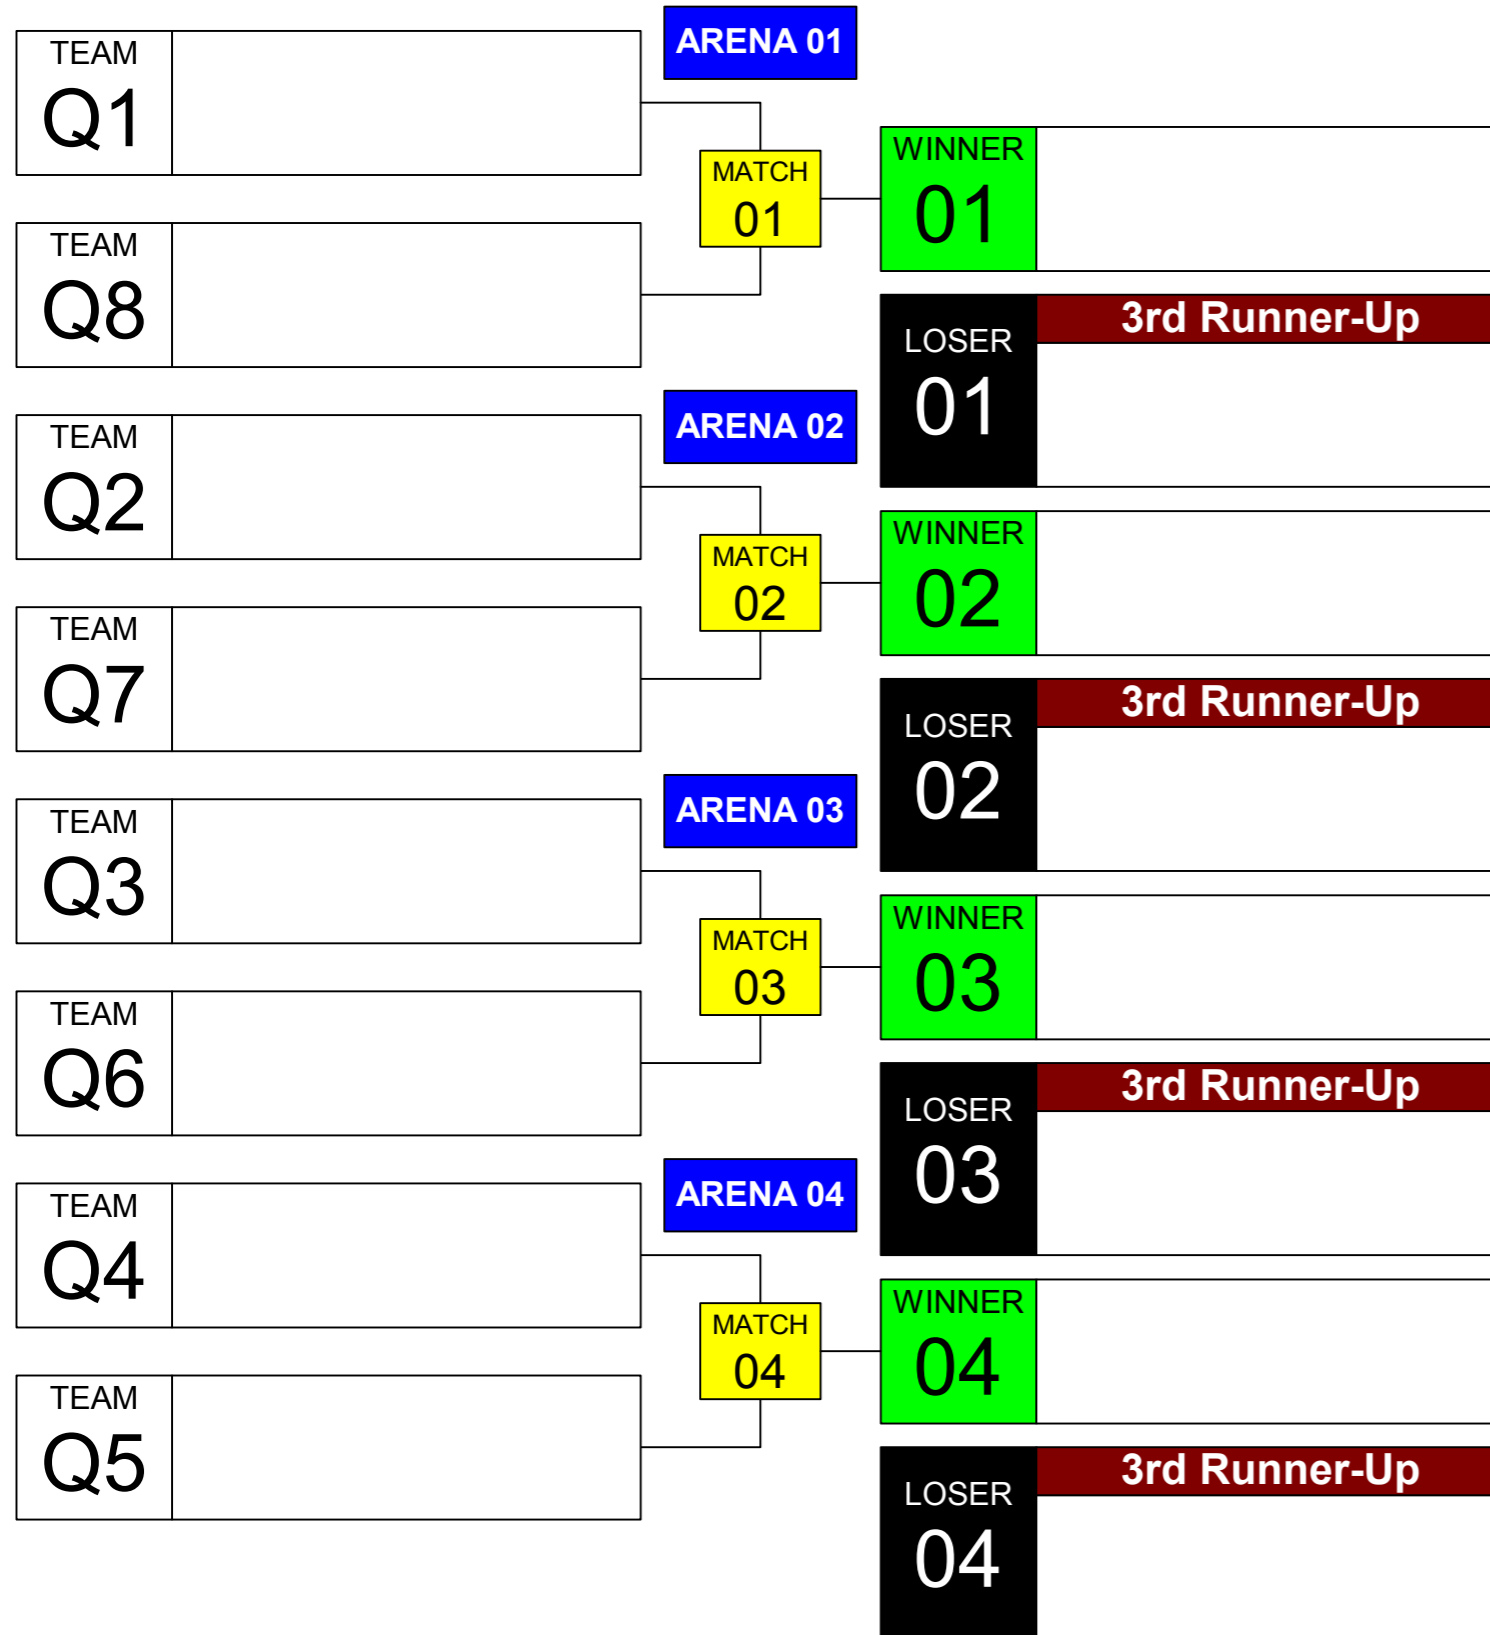

# Sumo Robot Open 5kg. WRG 2023 Taipei

ARENA 04  
November 18th  
TIME 15:35  
GROUP H

## QUARTER FINAL

## SEMI-FINAL