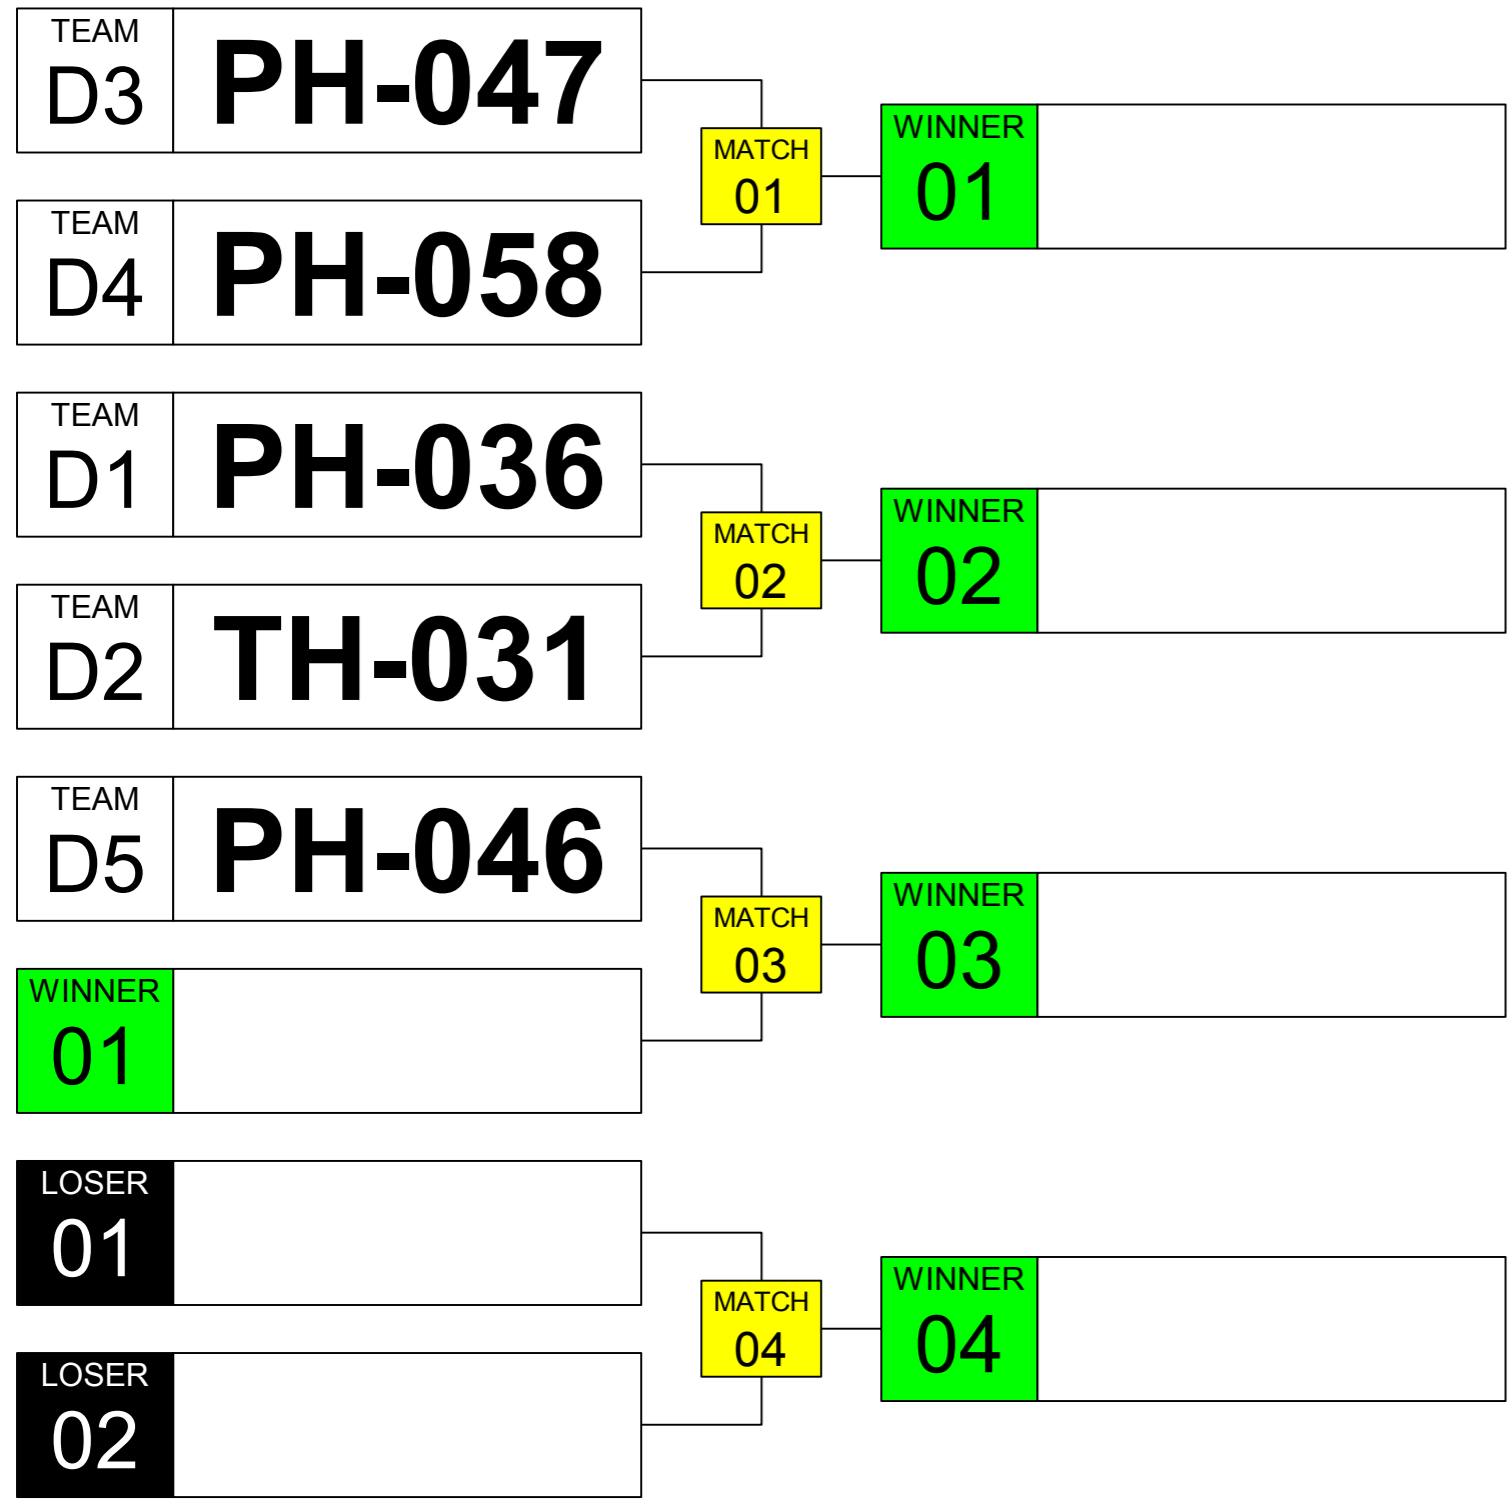

# Sumo Robot Open 5kg. WRG 2023 Taipei

ARENA  
**03**

November  
**18th**

TIME  
**15:00**

GROUP  
**C**

# Sumo Robot Open 5kg. WRG 2023 Taipei

ARENA 04 | November 18th | TIME 15:00 | GROUP D