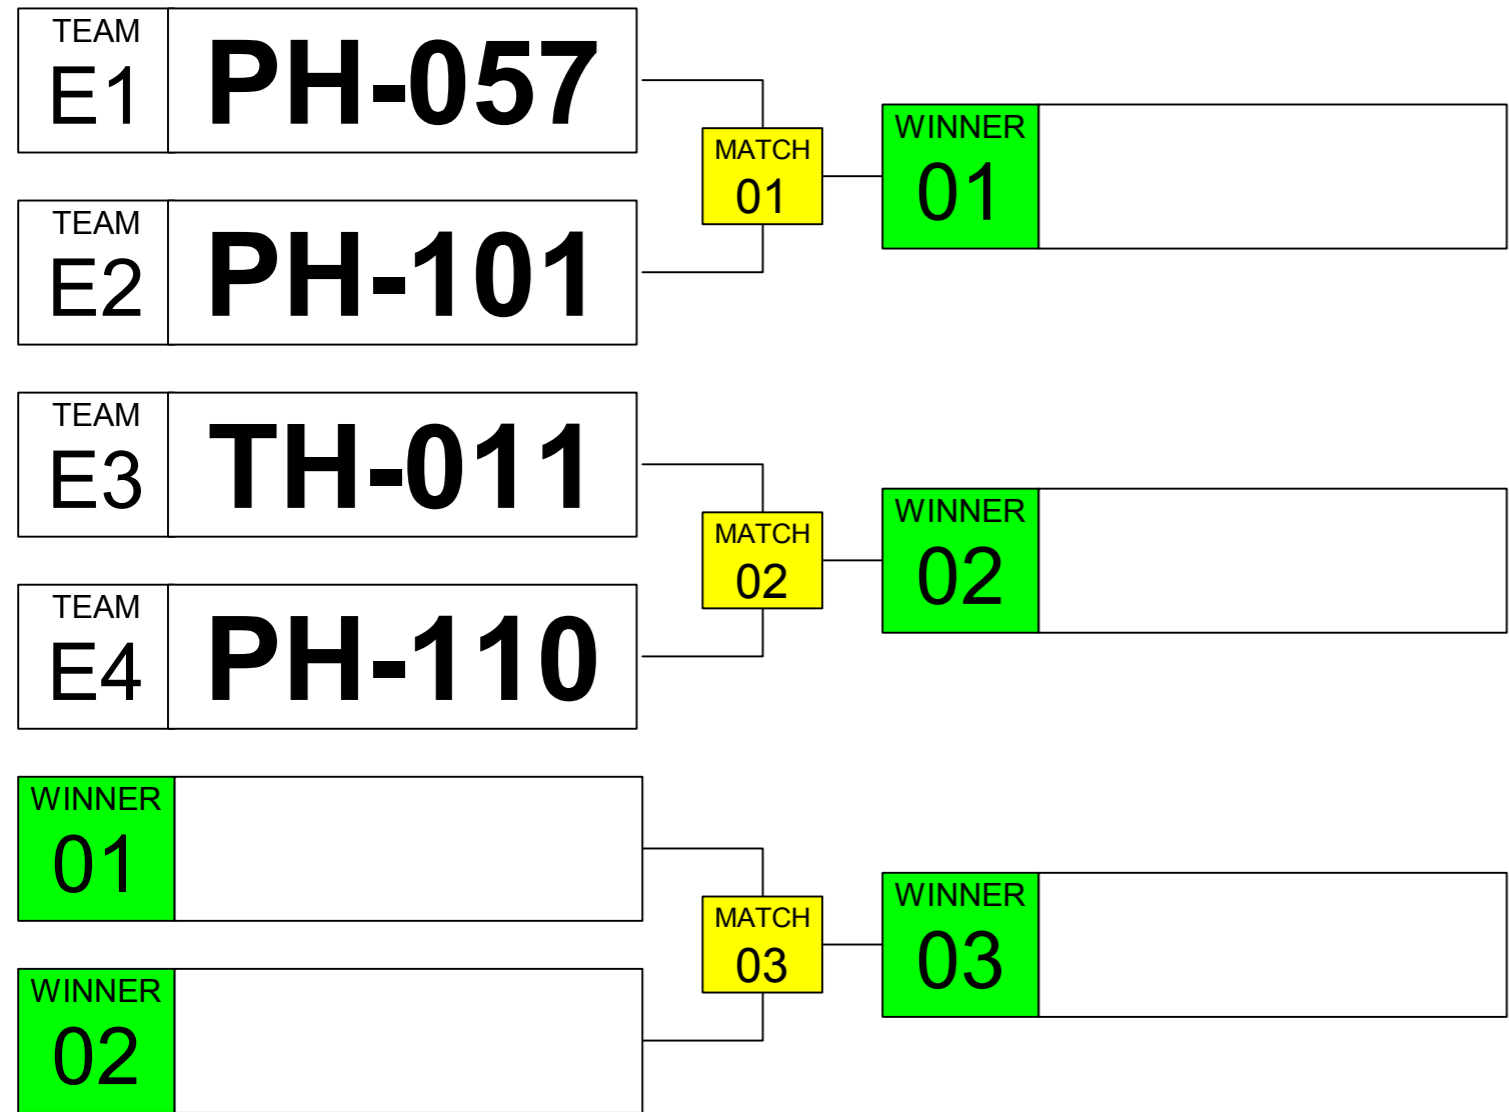

Sumo Robot Open 5kg. WRG 2023 Taipei

ARENA
01

November
18th

TIME
15:35

GROUP
E