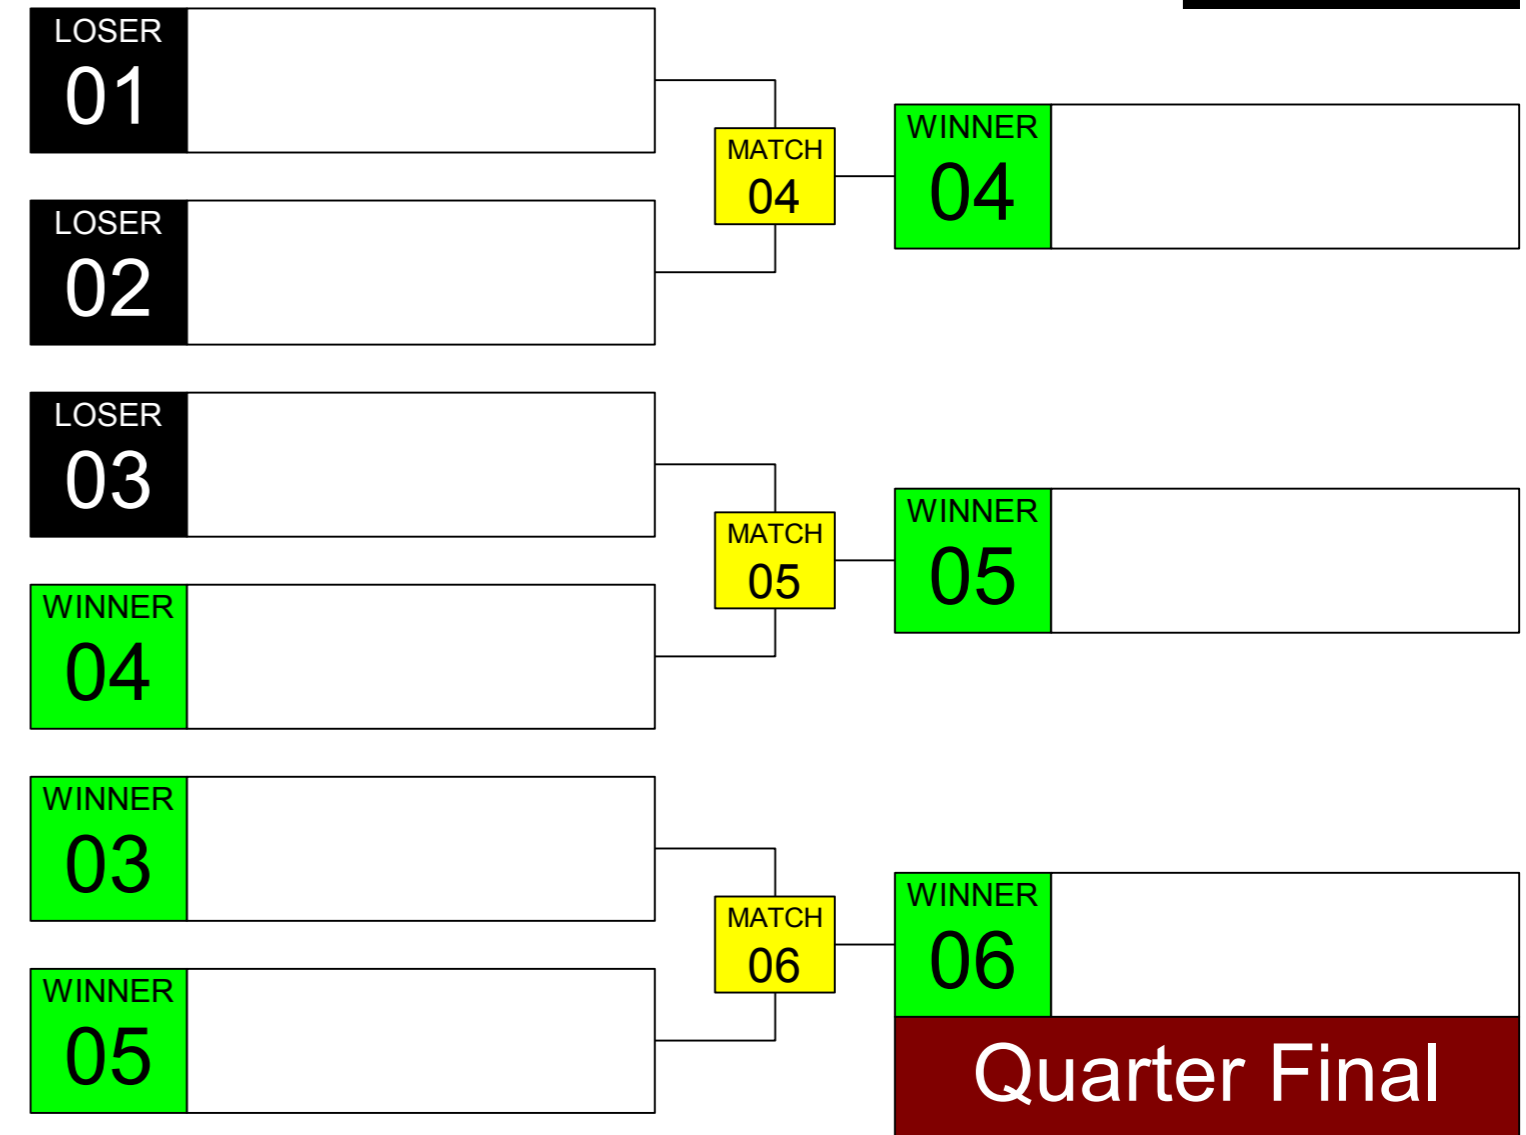

Sumo Robot Open 5kg. WRG 2023 Taipei

ARENA 04
November 18th
TIME 15:35
GROUP H