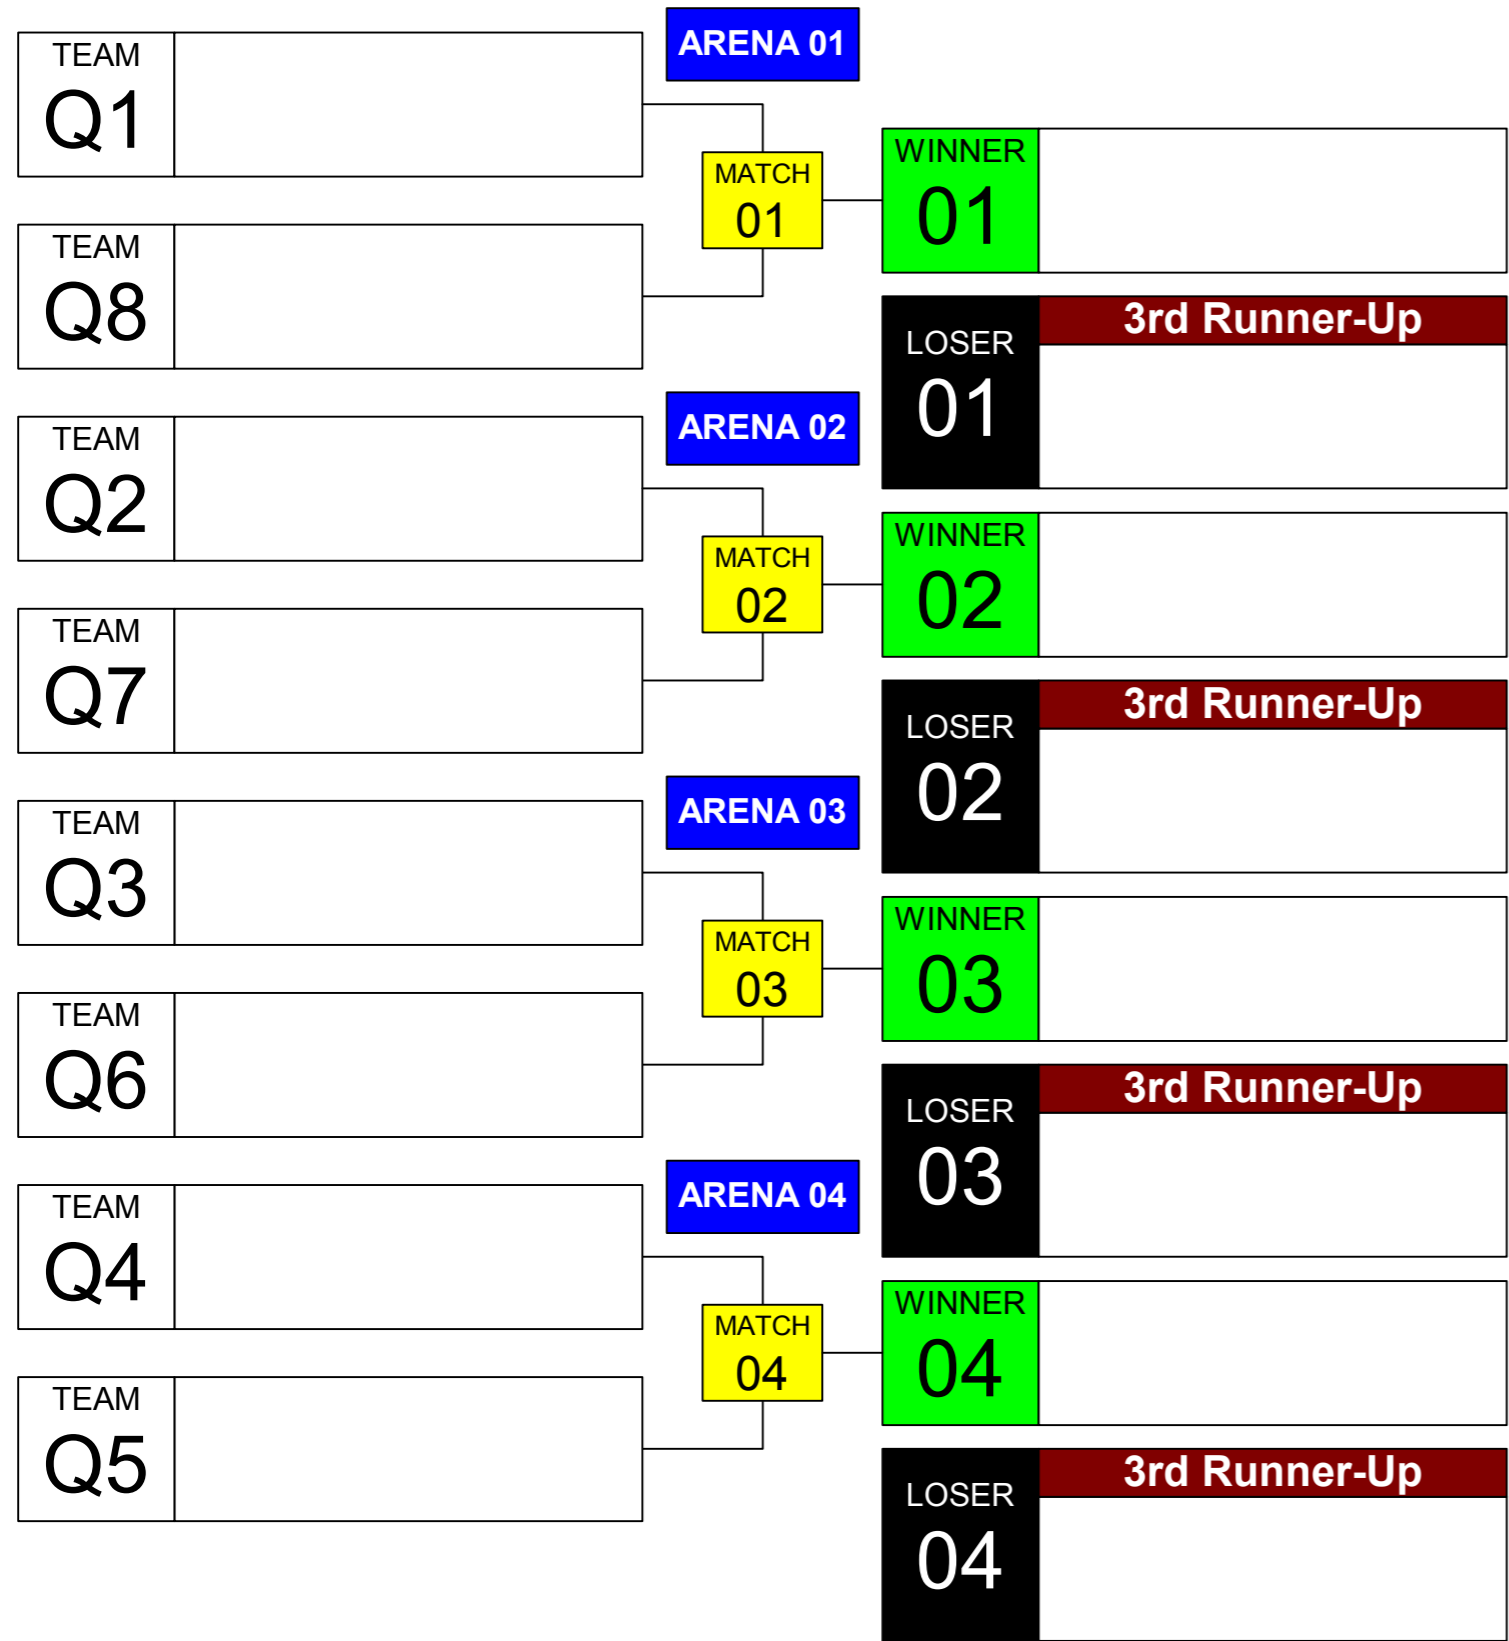

Sumo Robot Junior x2 (Double) WRG 2023 Taipei

ARENA
01

November
18th

TIME
13:30

GROUP
A

Sumo Robot Junior x2 (Double) WRG 2023 Taipei

ARENA
02

November
18th

TIME
13:30

GROUP
B

Sumo Robot Junior x2 (Double) WRG 2023 Taipei

ARENA
03

November
18th

TIME
13:30

GROUP
C

Sumo Robot Junior x2 (Double) WRG 2023 Taipei

ARENA
04

November
18th

TIME
13:30

GROUP
D

Quarter Final

Sumo Robot Junior x2 (Double) WRG 2023 Taipei

ARENA 03	November 18th	TIME 13:00
--------------------	------------------	----------------------

QUARTER FINAL

SEMI-FINAL

FINAL