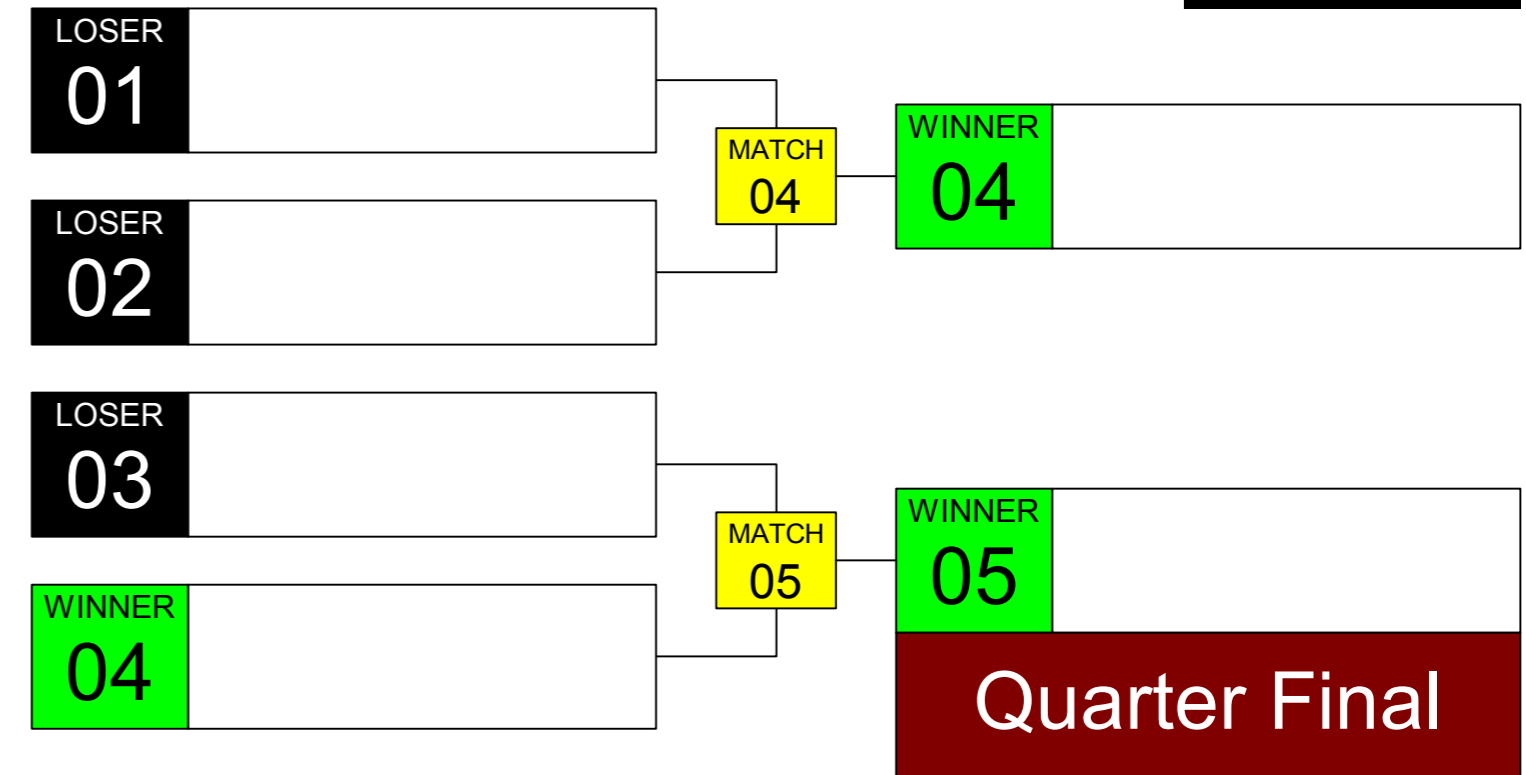

Sumo Robot Junior x2 (Double) WRG 2023 Taipei

ARENA
01

November
18th

TIME
13:30

GROUP
A

Sumo Robot Junior x2 (Double) WRG 2023 Taipei

ARENA
02

November
18th

TIME
13:30

GROUP
B

Sumo Robot Junior x2 (Double) WRG 2023 Taipei

ARENA
03

November
18th

TIME
13:30

GROUP
C

Sumo Robot Junior x2 (Double) WRG 2023 Taipei

ARENA
04

November
18th

TIME
13:30

GROUP
D

Quarter Final

Sumo Robot Junior x2 (Double) WRG 2023 Taipei

ARENA 03	November 18th	TIME 13:00
--------------------	------------------	----------------------

QUARTER FINAL

SEMI-FINAL

FINAL