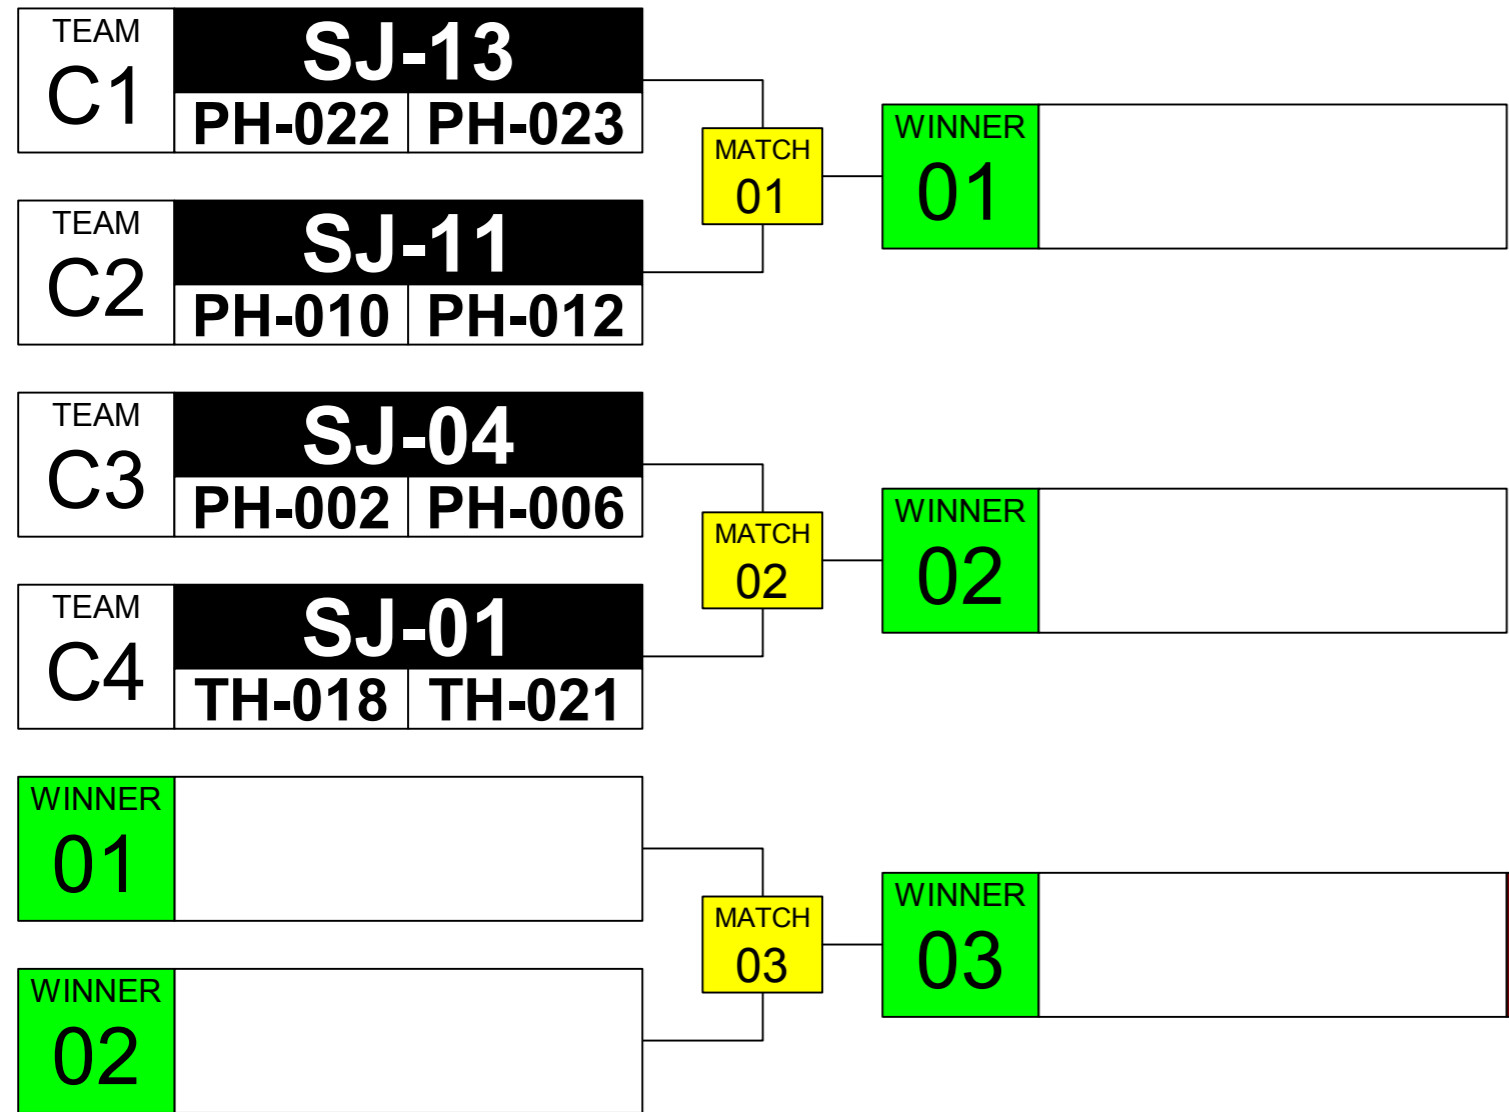

Sumo Robot Junior x2 (Double) WRG 2023 Taipei

ARENA
01

November
18th

TIME
13:30

GROUP
A

Sumo Robot Junior x2 (Double) WRG 2023 Taipei

ARENA
02

November
18th

TIME
13:30

GROUP
B

Sumo Robot Junior x2 (Double) WRG 2023 Taipei

ARENA
03

November
18th

TIME
13:30

GROUP
C

Sumo Robot Junior x2 (Double) WRG 2023 Taipei

ARENA
04

November
18th

TIME
13:30

GROUP
D

Quarter Final

Sumo Robot Junior x2 (Double) WRG 2023 Taipei

ARENA 03	November 18th	TIME 13:00
--------------------	------------------	----------------------

QUARTER FINAL

SEMI-FINAL

FINAL