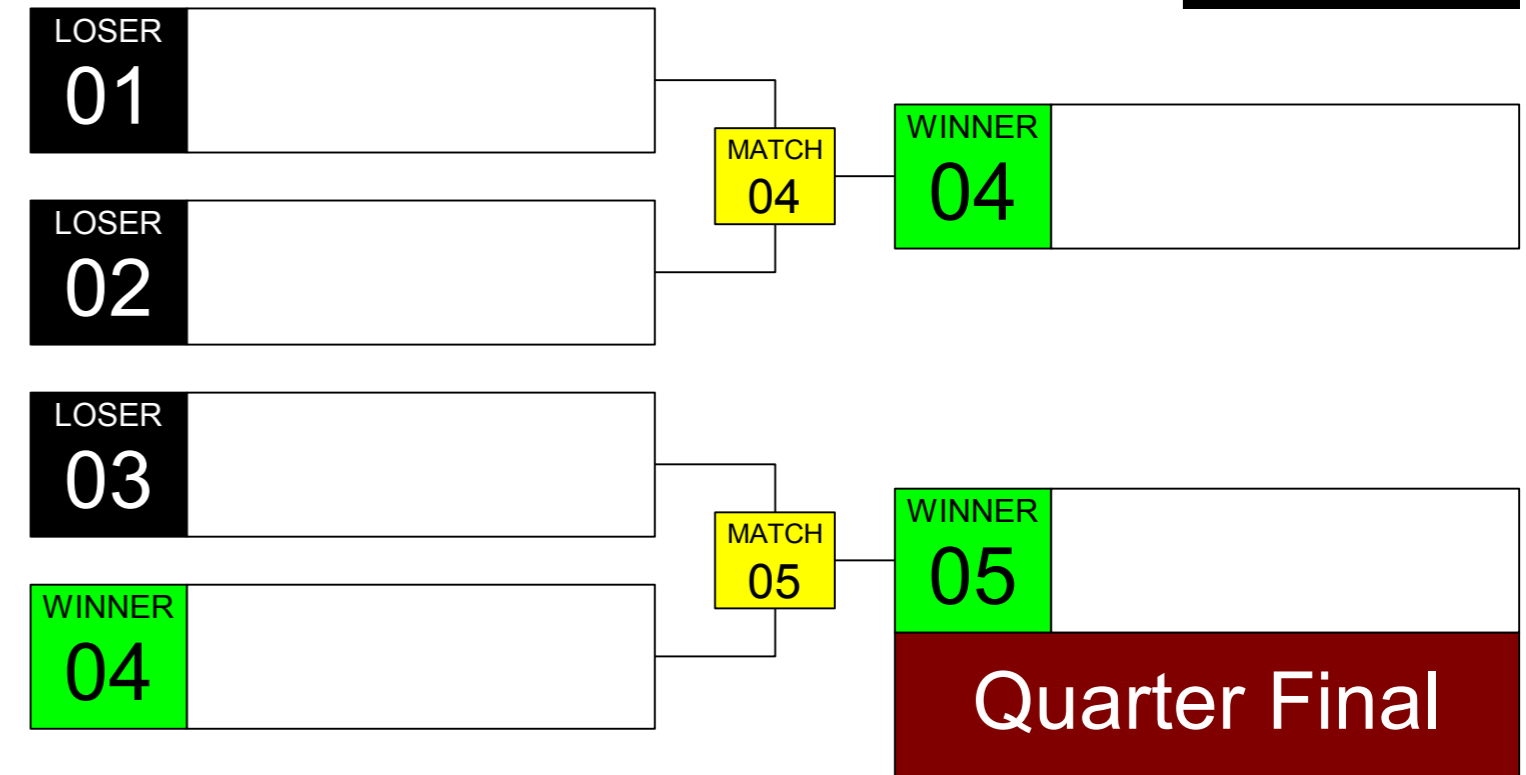

Sumo Robot Junior x2 (Double) WRG 2023 Taipei

ARENA
01

November
18th

TIME
13:30

GROUP
A

Sumo Robot Junior x2 (Double) WRG 2023 Taipei

ARENA
02

November
18th

TIME
13:30

GROUP
B

Sumo Robot Junior x2 (Double) WRG 2023 Taipei

ARENA
03

November
18th

TIME
13:30

GROUP
C

Sumo Robot Junior x2 (Double) WRG 2023 Taipei

ARENA
04

November
18th

TIME
13:30

GROUP
D

Quarter Final

Sumo Robot Junior x2 (Double) WRG 2023 Taipei

ARENA 03	November 18th	TIME 13:00
--------------------	------------------	----------------------

QUARTER FINAL

SEMI-FINAL

FINAL