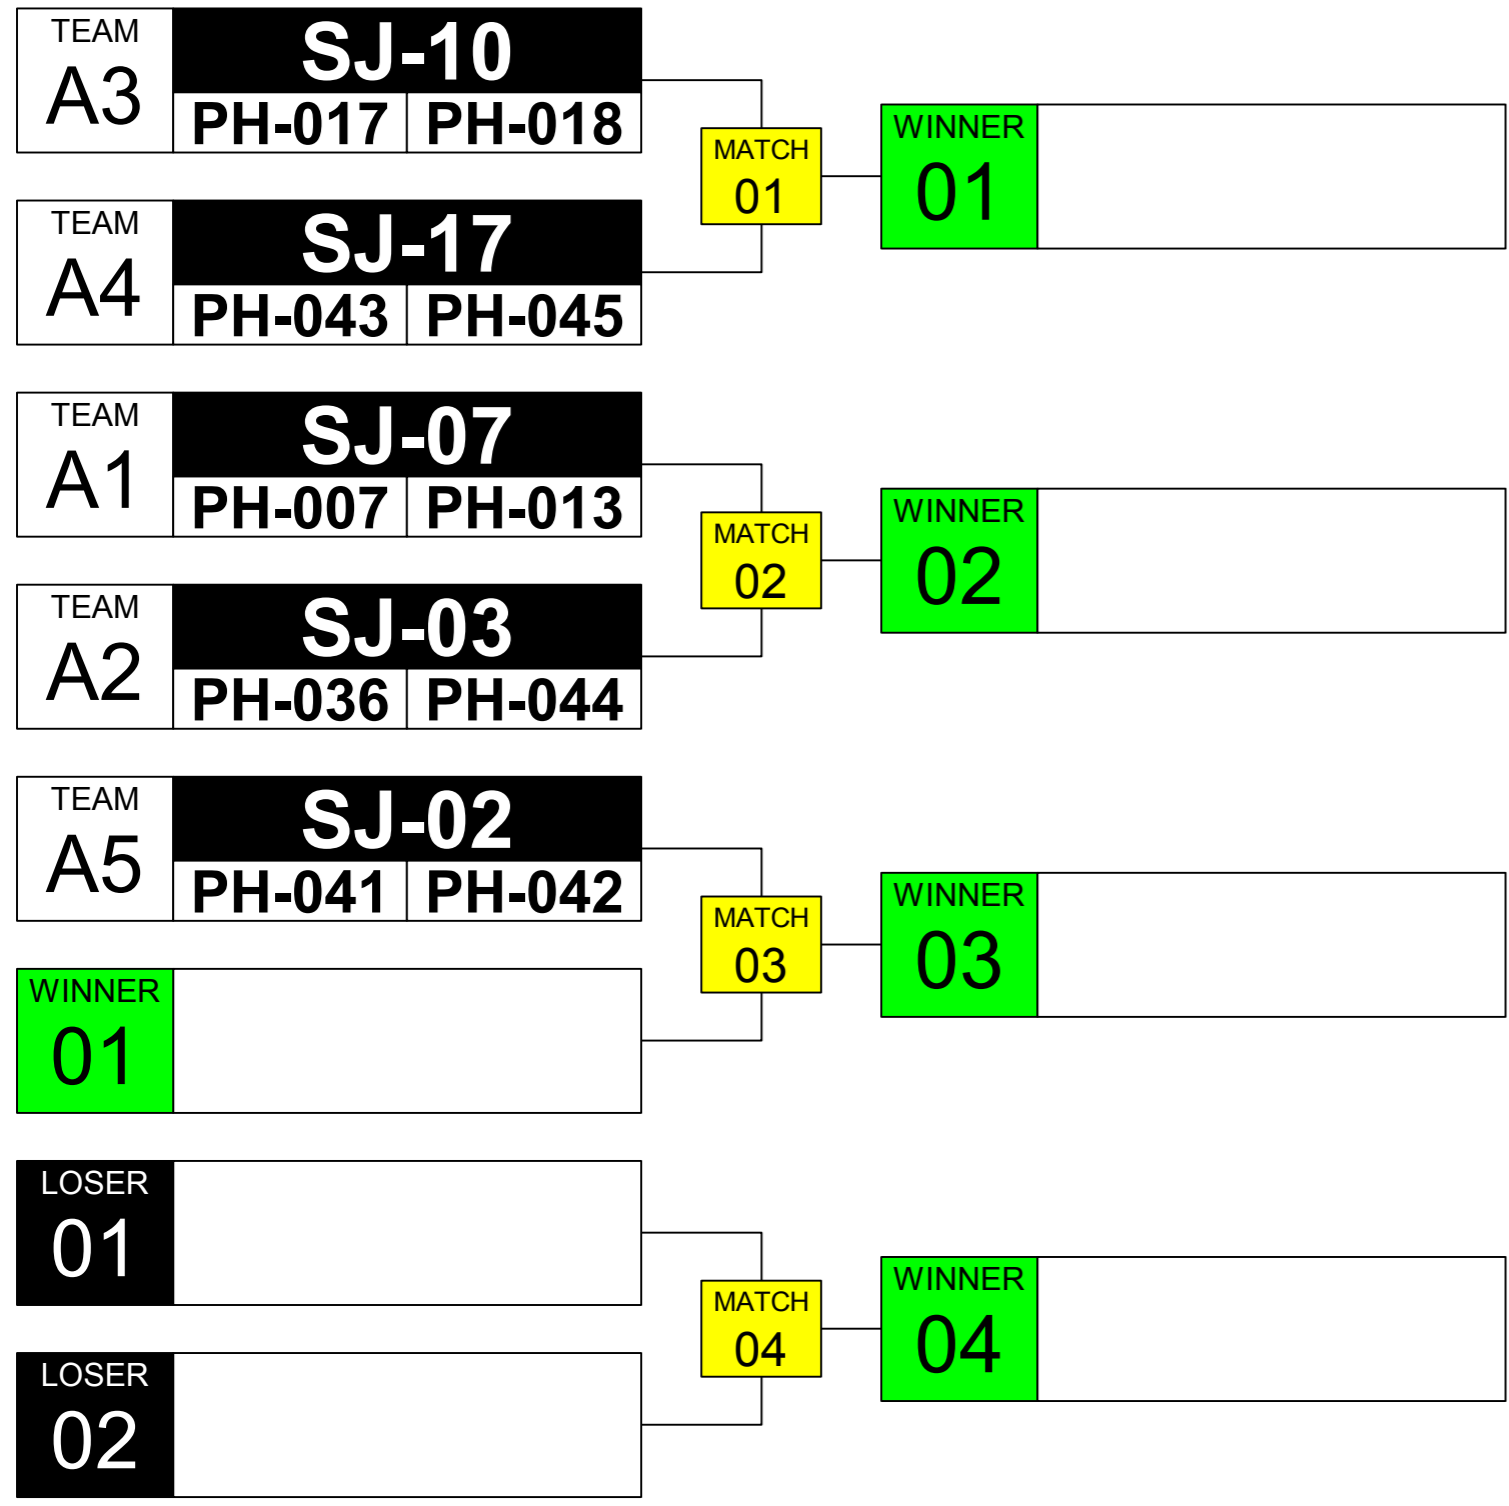

Sumo Robot Junior x2 (Double) WRG 2023 Taipei

ARENA
01

November
18th

TIME
13:30

GROUP
A

Sumo Robot Junior x2 (Double) WRG 2023 Taipei

ARENA
02

November
18th

TIME
13:30

GROUP
B

Sumo Robot Junior x2 (Double) WRG 2023 Taipei

ARENA
03

November
18th

TIME
13:30

GROUP
C

Sumo Robot Junior x2 (Double) WRG 2023 Taipei

ARENA
04

November
18th

TIME
13:30

GROUP
D

Quarter Final

Sumo Robot Junior x2 (Double) WRG 2023 Taipei

ARENA 03	November 18th	TIME 13:00
--------------------	------------------	----------------------

QUARTER FINAL

SEMI-FINAL

FINAL