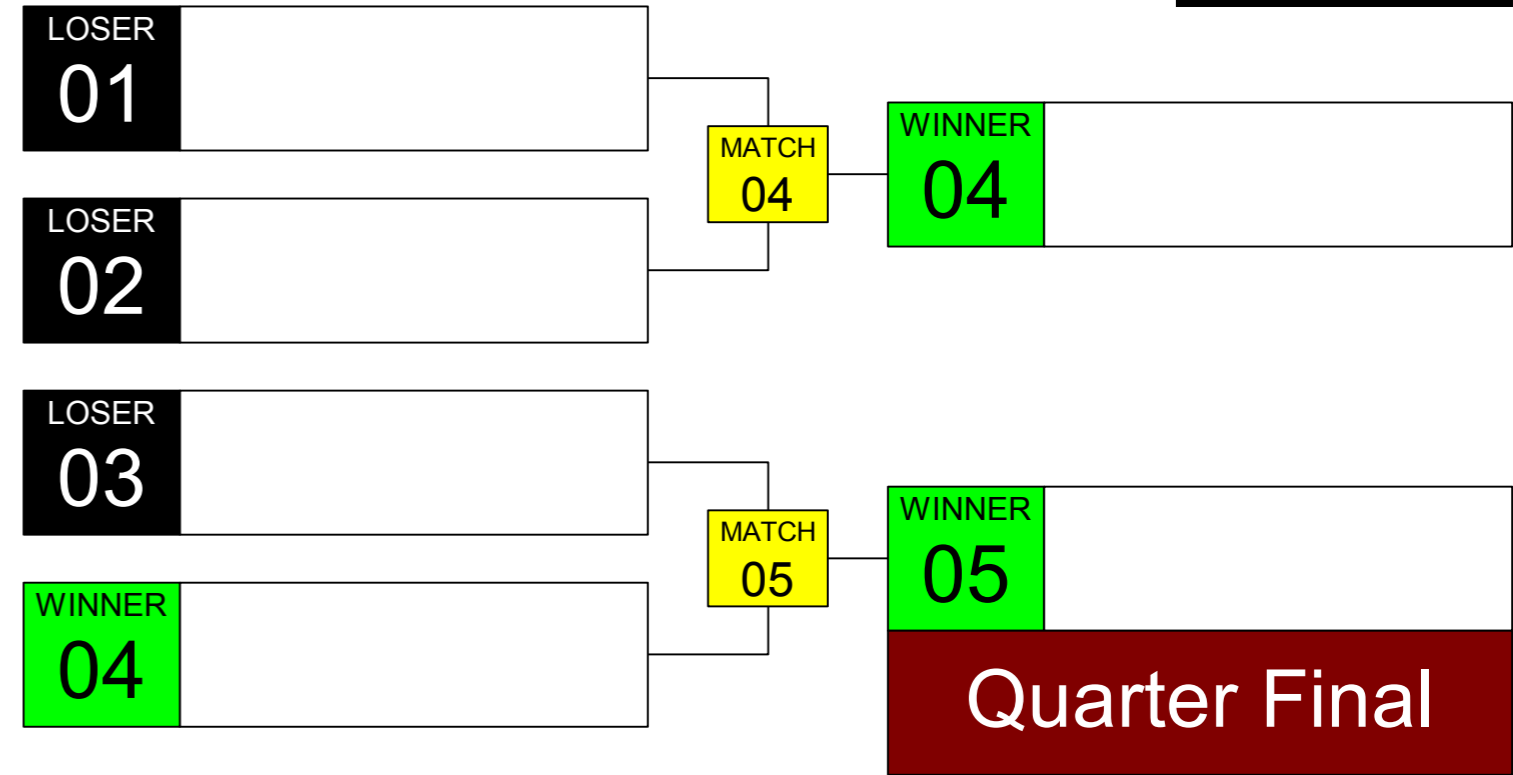

Sumo Robot Junior x2 (Double) WRG 2023 Taipei

ARENA
01

November
18th

TIME
13:30

GROUP
A

Sumo Robot Junior x2 (Double) WRG 2023 Taipei

ARENA
02

November
18th

TIME
13:30

GROUP
B

Sumo Robot Junior x2 (Double) WRG 2023 Taipei

ARENA
03

November
18th

TIME
13:30

GROUP
C

Sumo Robot Junior x2 (Double) WRG 2023 Taipei

ARENA
04

November
18th

TIME
13:30

GROUP
D

Quarter Final

Sumo Robot Junior x2 (Double) WRG 2023 Taipei

ARENA 03	November 18th	TIME 13:00
--------------------	------------------	----------------------

QUARTER FINAL

SEMI-FINAL

FINAL