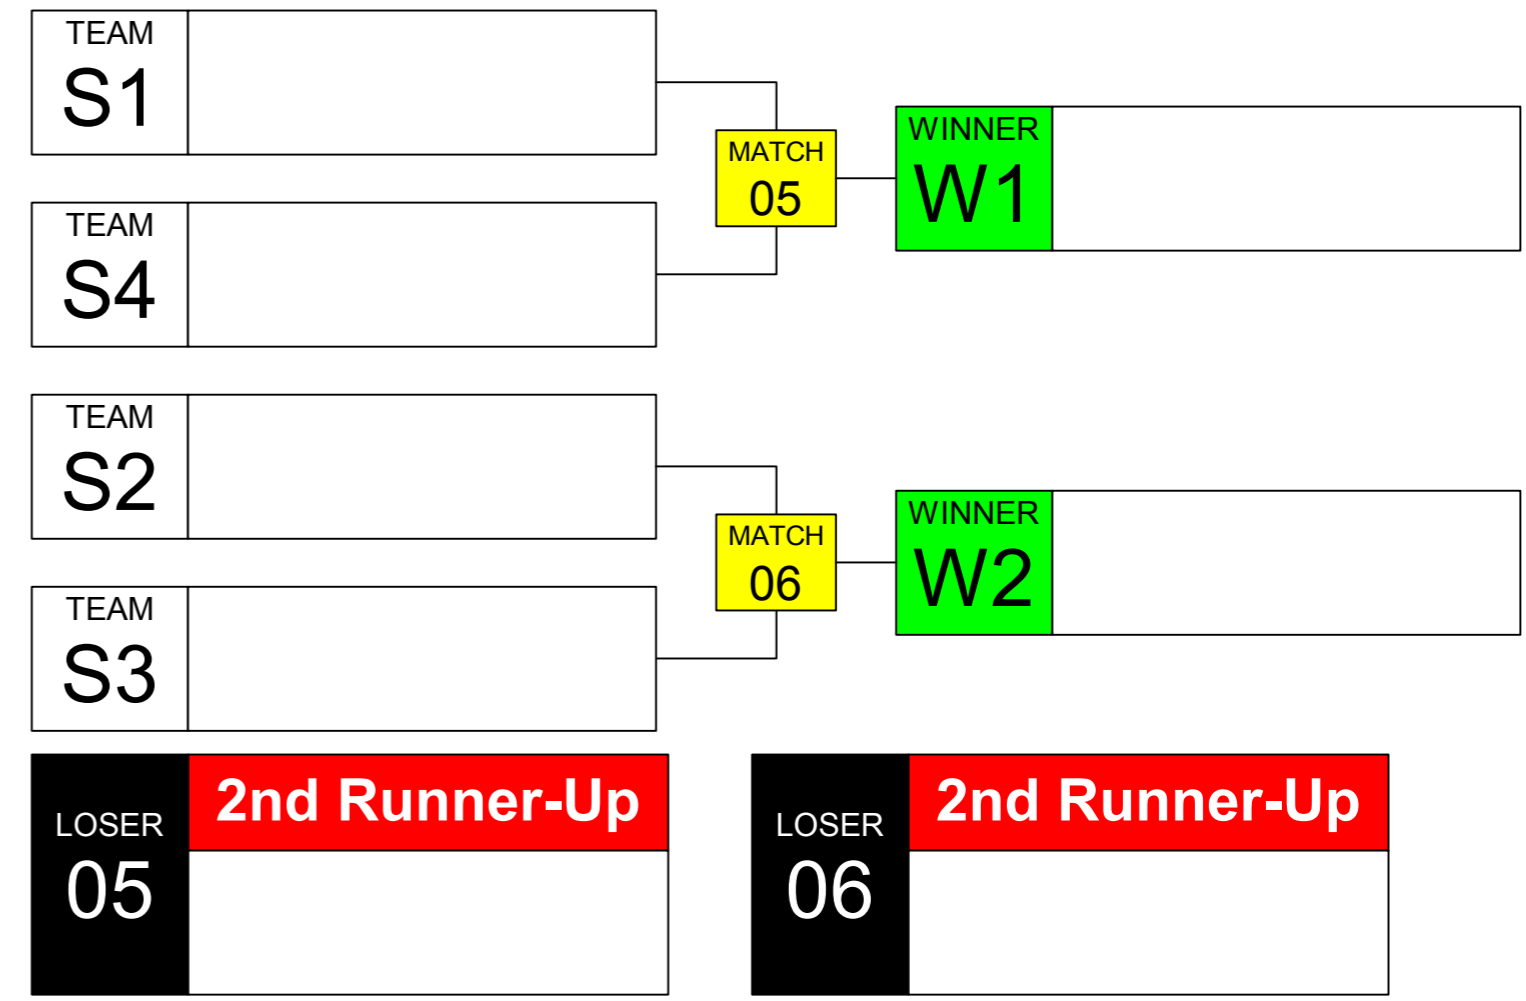

TIME
13:30

GROUP
B

Sumo Robot Junior x2 (Double) WRG 2023 Taipei

ARENA
03

November
18th

TIME
13:30

GROUP
C

Sumo Robot Junior x2 (Double) WRG 2023 Taipei

ARENA
04

November
18th

TIME
13:30

GROUP
D

Quarter Final

Sumo Robot Junior x2 (Double) WRG 2023 Taipei

ARENA 03	November 18th	TIME 13:00
--------------------	------------------	----------------------

QUARTER FINAL

SEMI-FINAL

FINAL