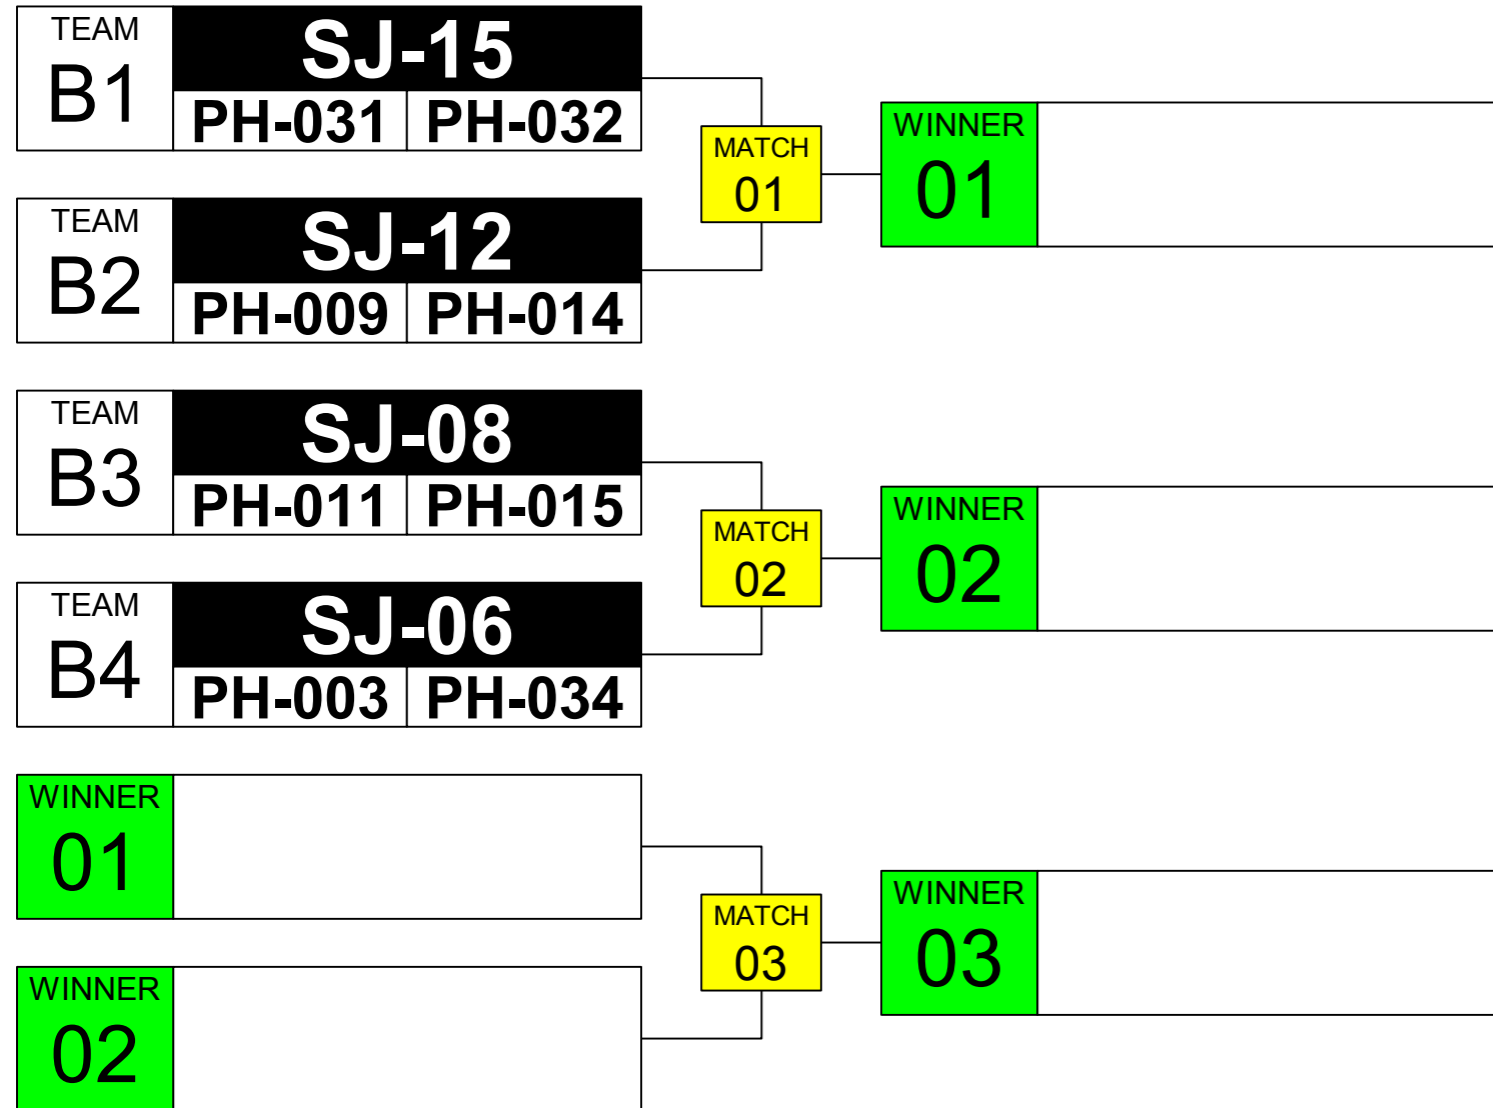

Sumo Robot Junior x2 (Double) WRG 2023 Taipei

ARENA
01

November
18th

TIME
13:30

GROUP
A

Sumo Robot Junior x2 (Double) WRG 2023 Taipei

ARENA
02

November
18th

TIME
13:30

GROUP
B

Sumo Robot Junior x2 (Double) WRG 2023 Taipei

ARENA
03

November
18th

TIME
13:30

GROUP
C

Sumo Robot Junior x2 (Double) WRG 2023 Taipei

ARENA
04

November
18th

TIME
13:30

GROUP
D

Quarter Final

Sumo Robot Junior x2 (Double) WRG 2023 Taipei

ARENA 03	November 18th	TIME 13:00
--------------------	------------------	----------------------

QUARTER FINAL

SEMI-FINAL

FINAL