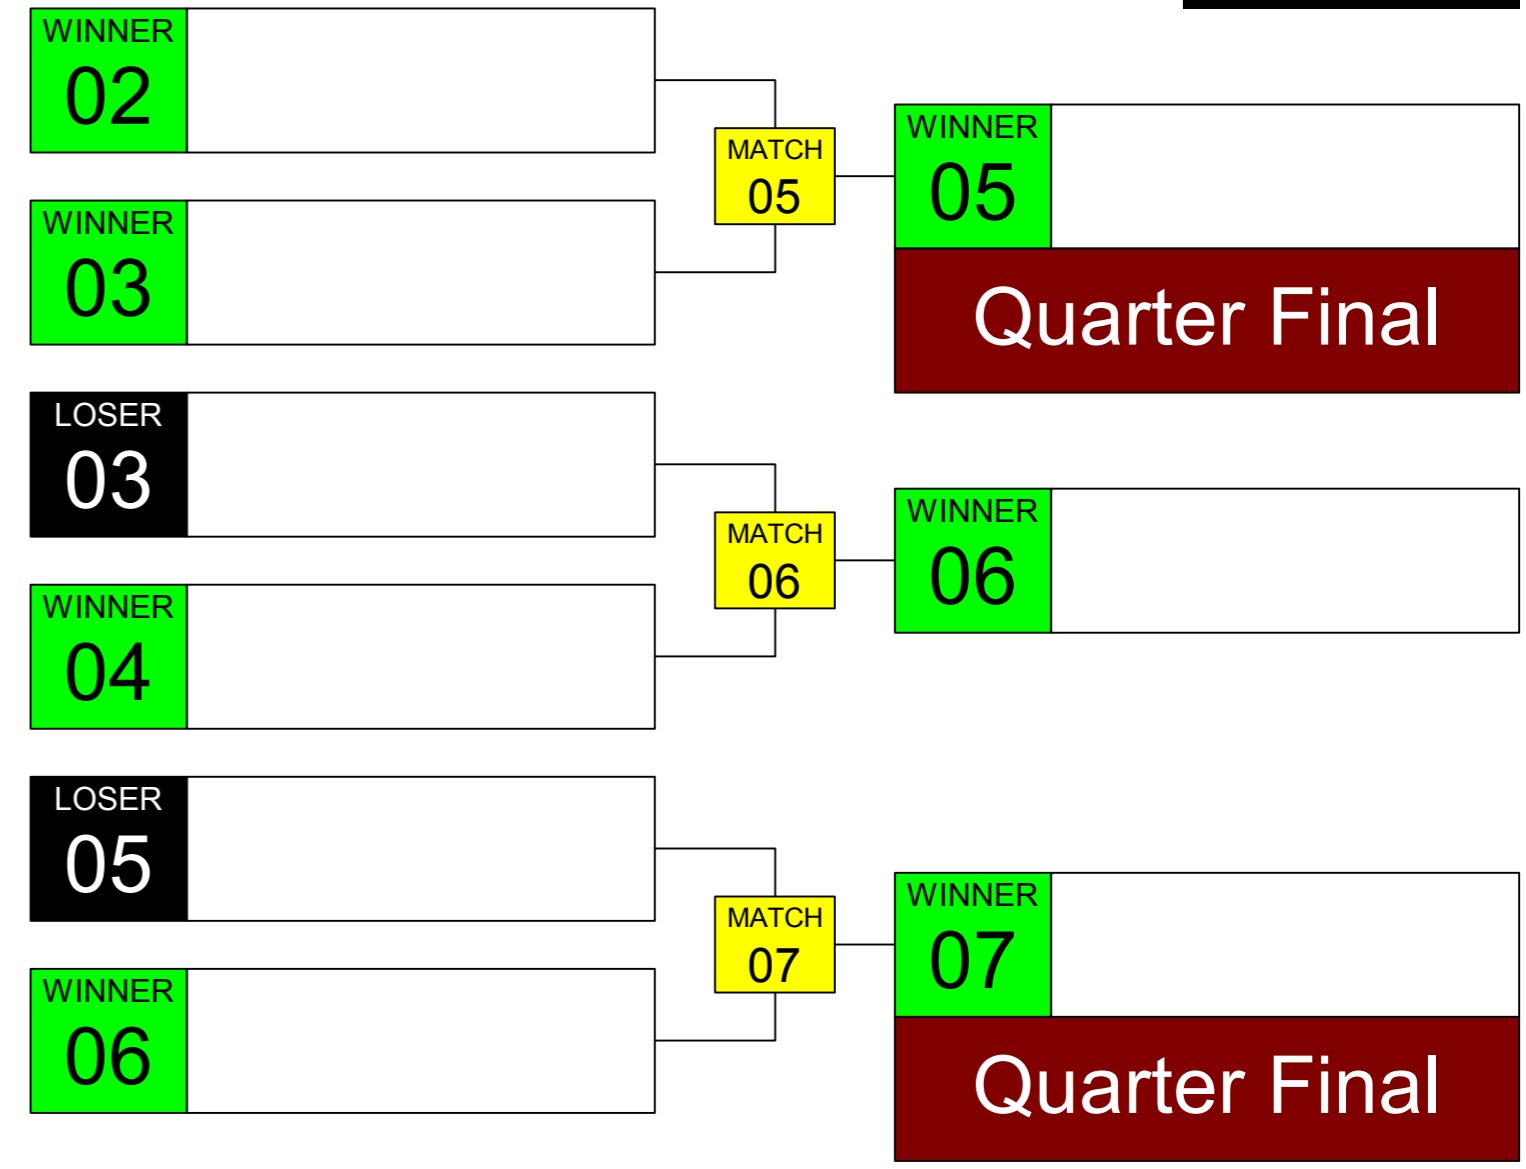

Sumo Robot Junior x2 (Double) WRG 2023 Taipei

ARENA
01

November
18th

TIME
13:30

GROUP
A

Sumo Robot Junior x2 (Double) WRG 2023 Taipei

ARENA
02

November
18th

TIME
13:30

GROUP
B

Sumo Robot Junior x2 (Double) WRG 2023 Taipei

ARENA
03

November
18th

TIME
13:30

GROUP
C

Sumo Robot Junior x2 (Double) WRG 2023 Taipei

ARENA
04

November
18th

TIME
13:30

GROUP
D

Quarter Final

Sumo Robot Junior x2 (Double) WRG 2023 Taipei

ARENA 03	November 18th	TIME 13:00
--------------------	------------------	----------------------

QUARTER FINAL

SEMI-FINAL

FINAL