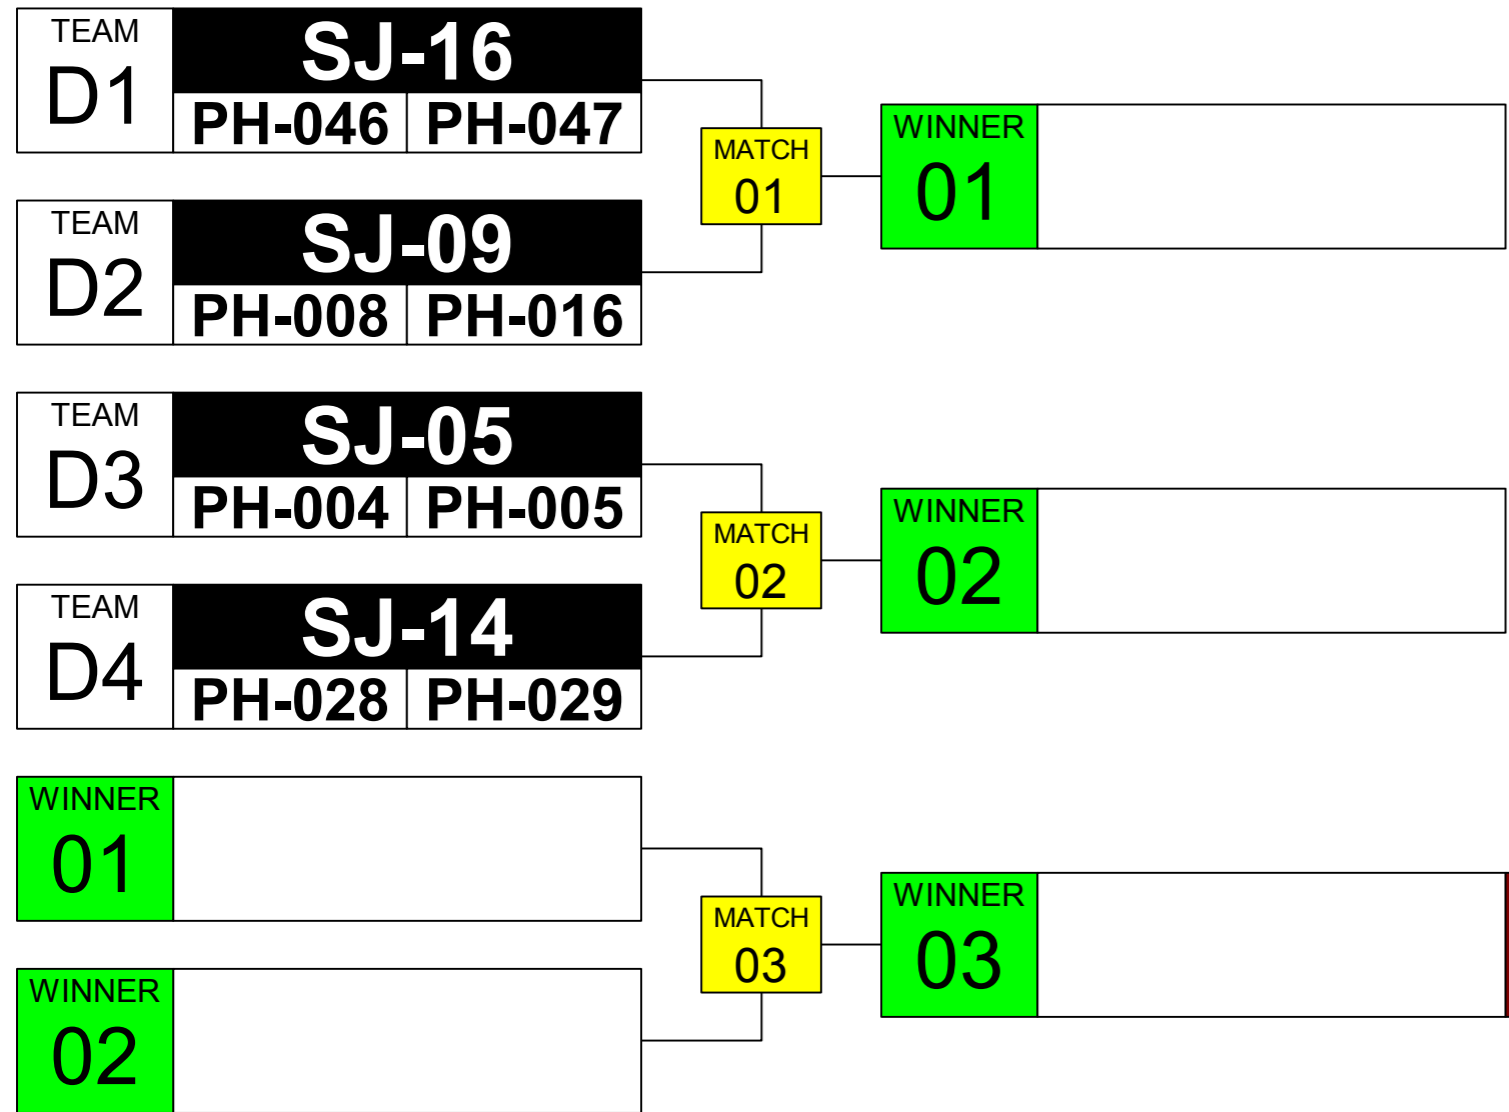

Sumo Robot Junior x2 (Double) WRG 2023 Taipei

ARENA
01

November
18th

TIME
13:30

GROUP
A

Sumo Robot Junior x2 (Double) WRG 2023 Taipei

ARENA
02

November
18th

TIME
13:30

GROUP
B

Sumo Robot Junior x2 (Double) WRG 2023 Taipei

ARENA
03

November
18th

TIME
13:30

GROUP
C

Sumo Robot Junior x2 (Double) WRG 2023 Taipei

ARENA
04

November
18th

TIME
13:30

GROUP
D

Quarter Final

Sumo Robot Junior x2 (Double) WRG 2023 Taipei

ARENA 03	November 18th	TIME 13:00
--------------------	------------------	----------------------

QUARTER FINAL

SEMI-FINAL

FINAL