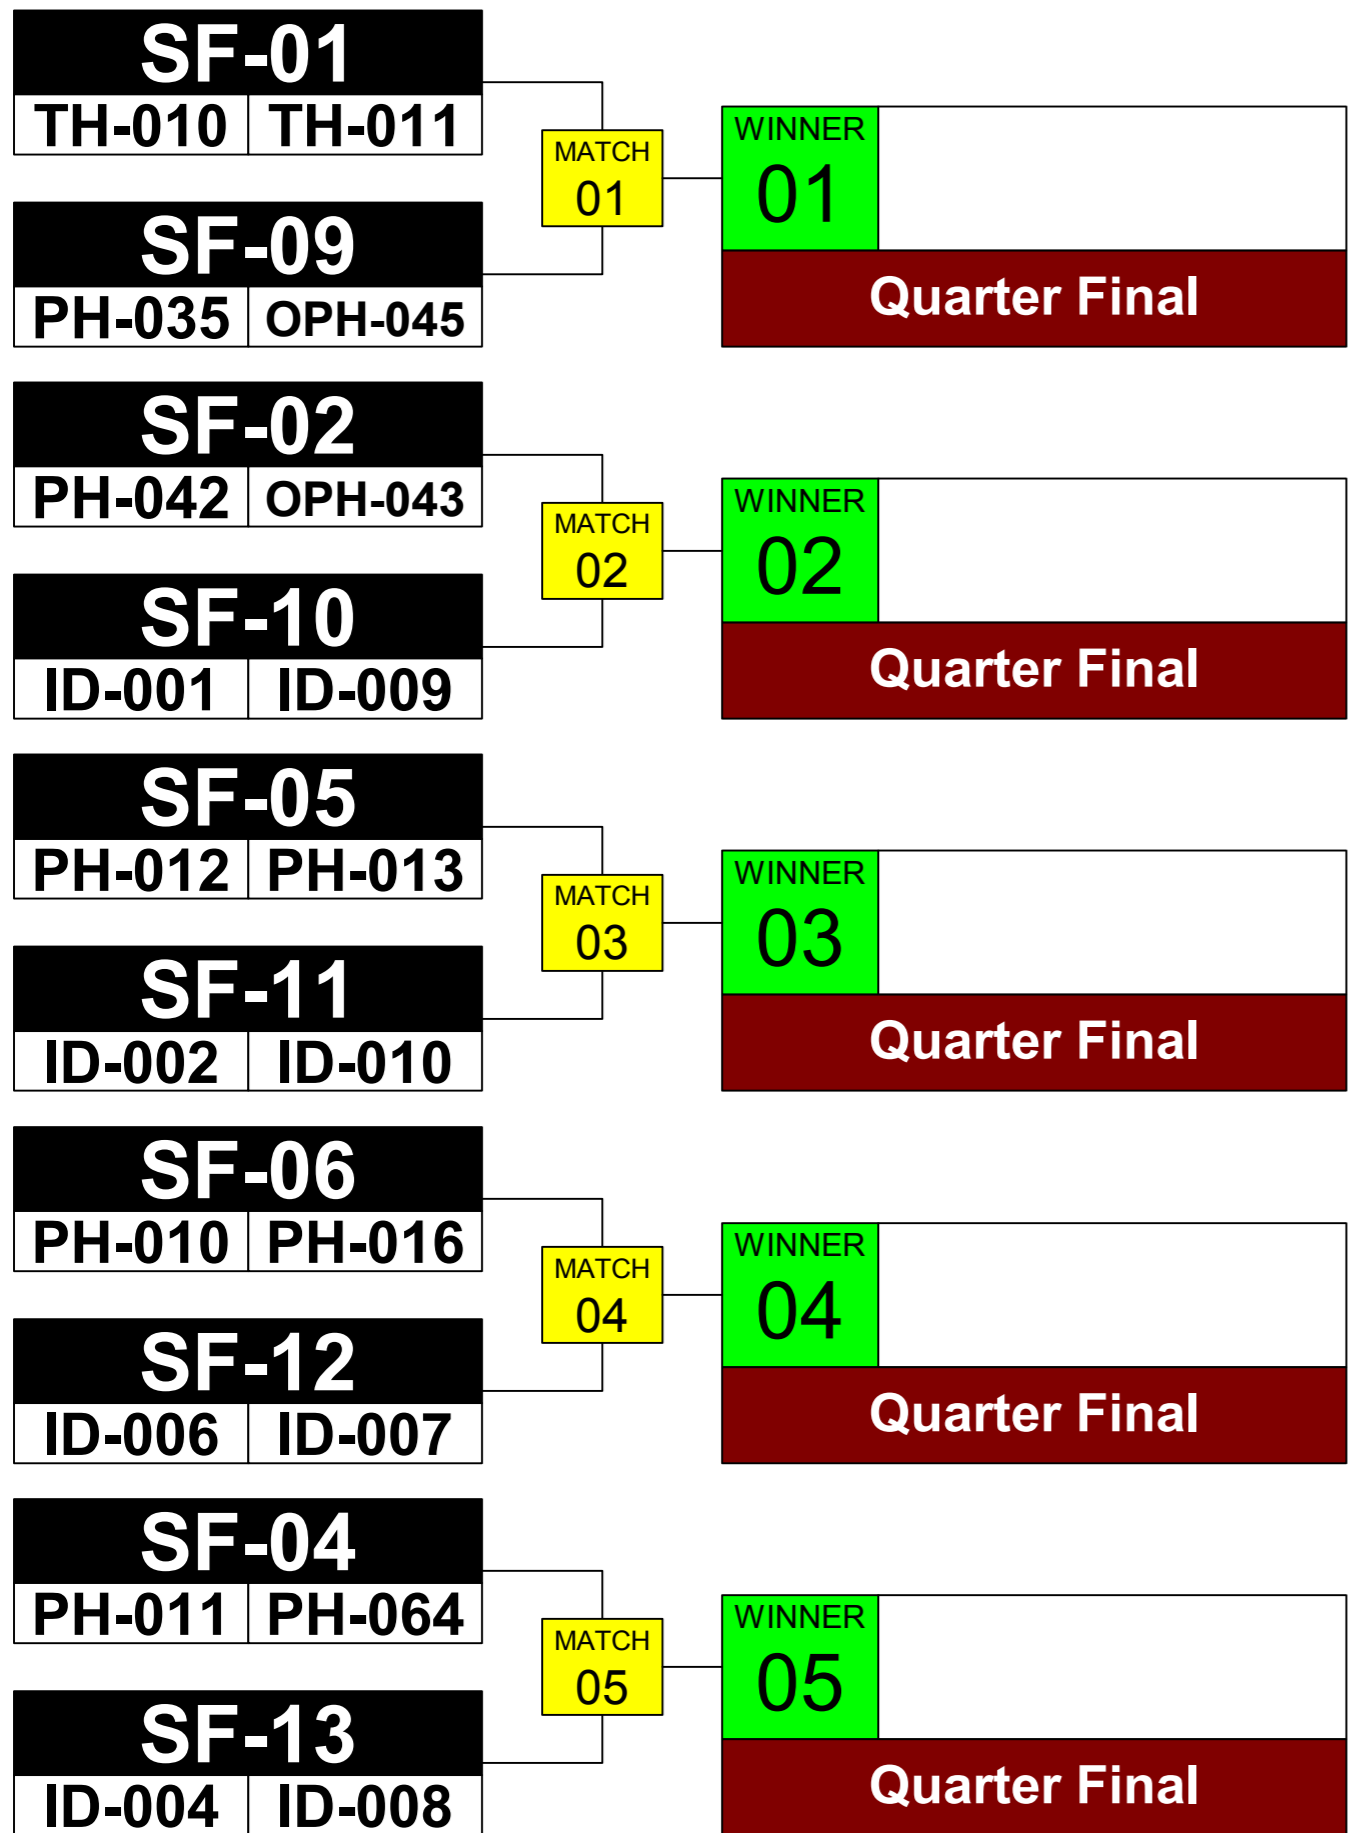

Sumo Robot Family WRG 2023 Taipei

ARENA 04	November 18th	TIME 14:30
--------------------	------------------	----------------------

FIRST ROUND

QUARTER FINAL

Sumo Robot Family WRG 2023 Taipei

ARENA 04	November 18th	TIME TBA
--------------------	------------------	--------------------

SEMI-FINAL

FINAL