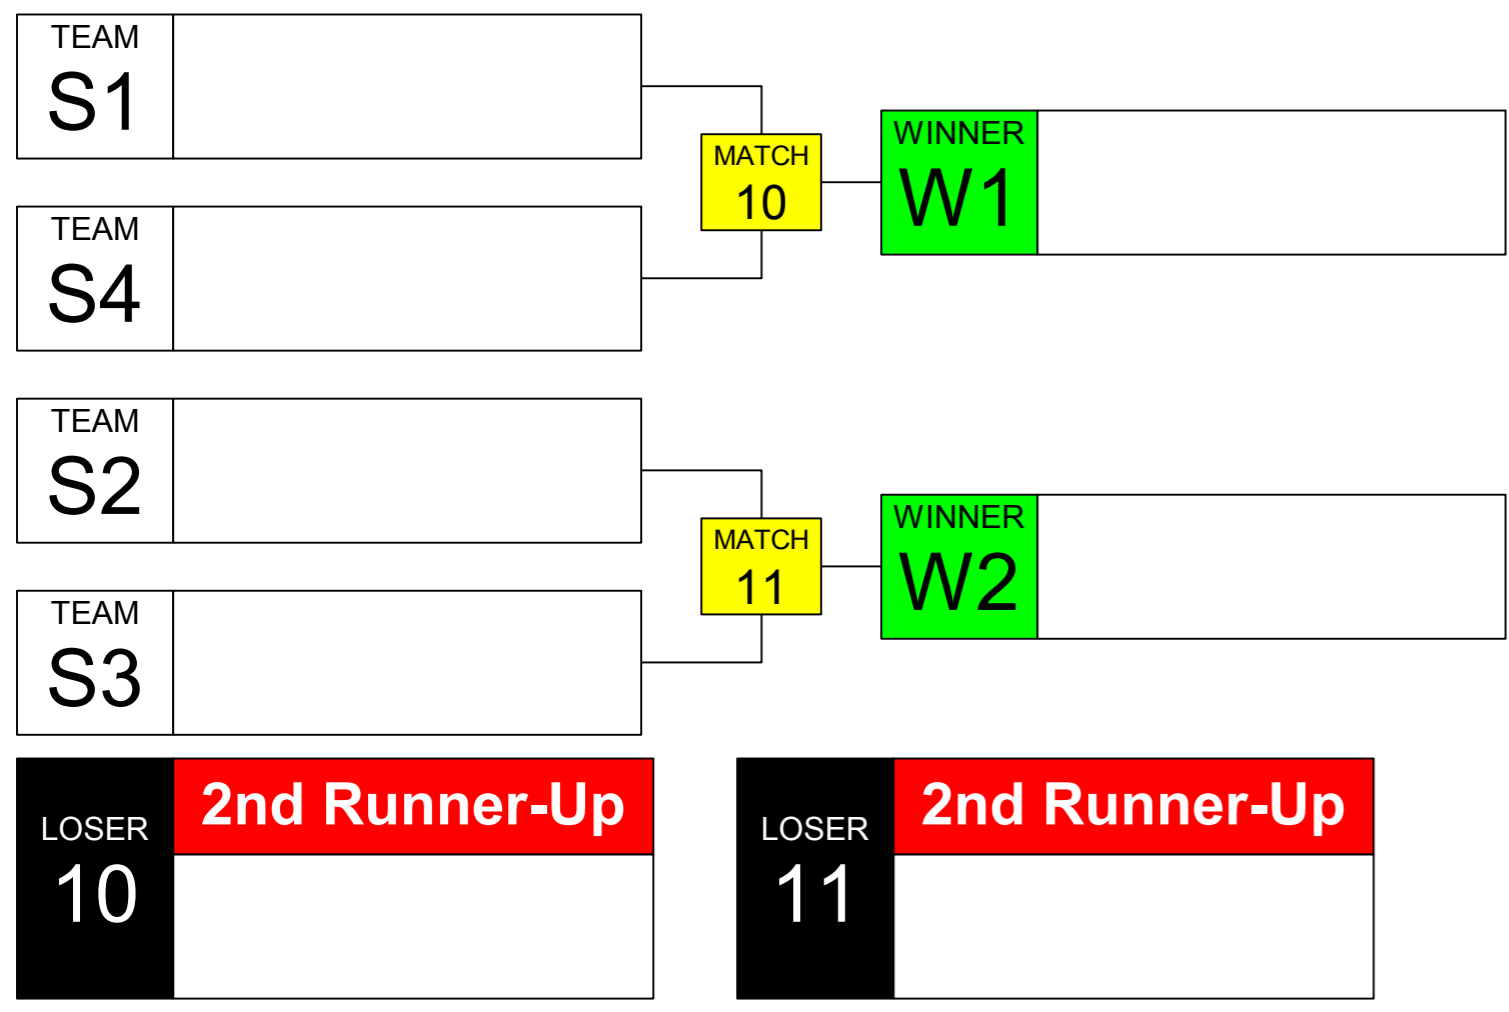

Sumo Robot Family WRG 2023 Taipei

ARENA 04	November 18th	TIME 14:30
--------------------	------------------	----------------------

FIRST ROUND

QUARTER FINAL

Sumo Robot Family WRG 2023 Taipei

ARENA 04	November 18th	TIME TBA
--------------------	------------------	--------------------

SEMI-FINAL

FINAL