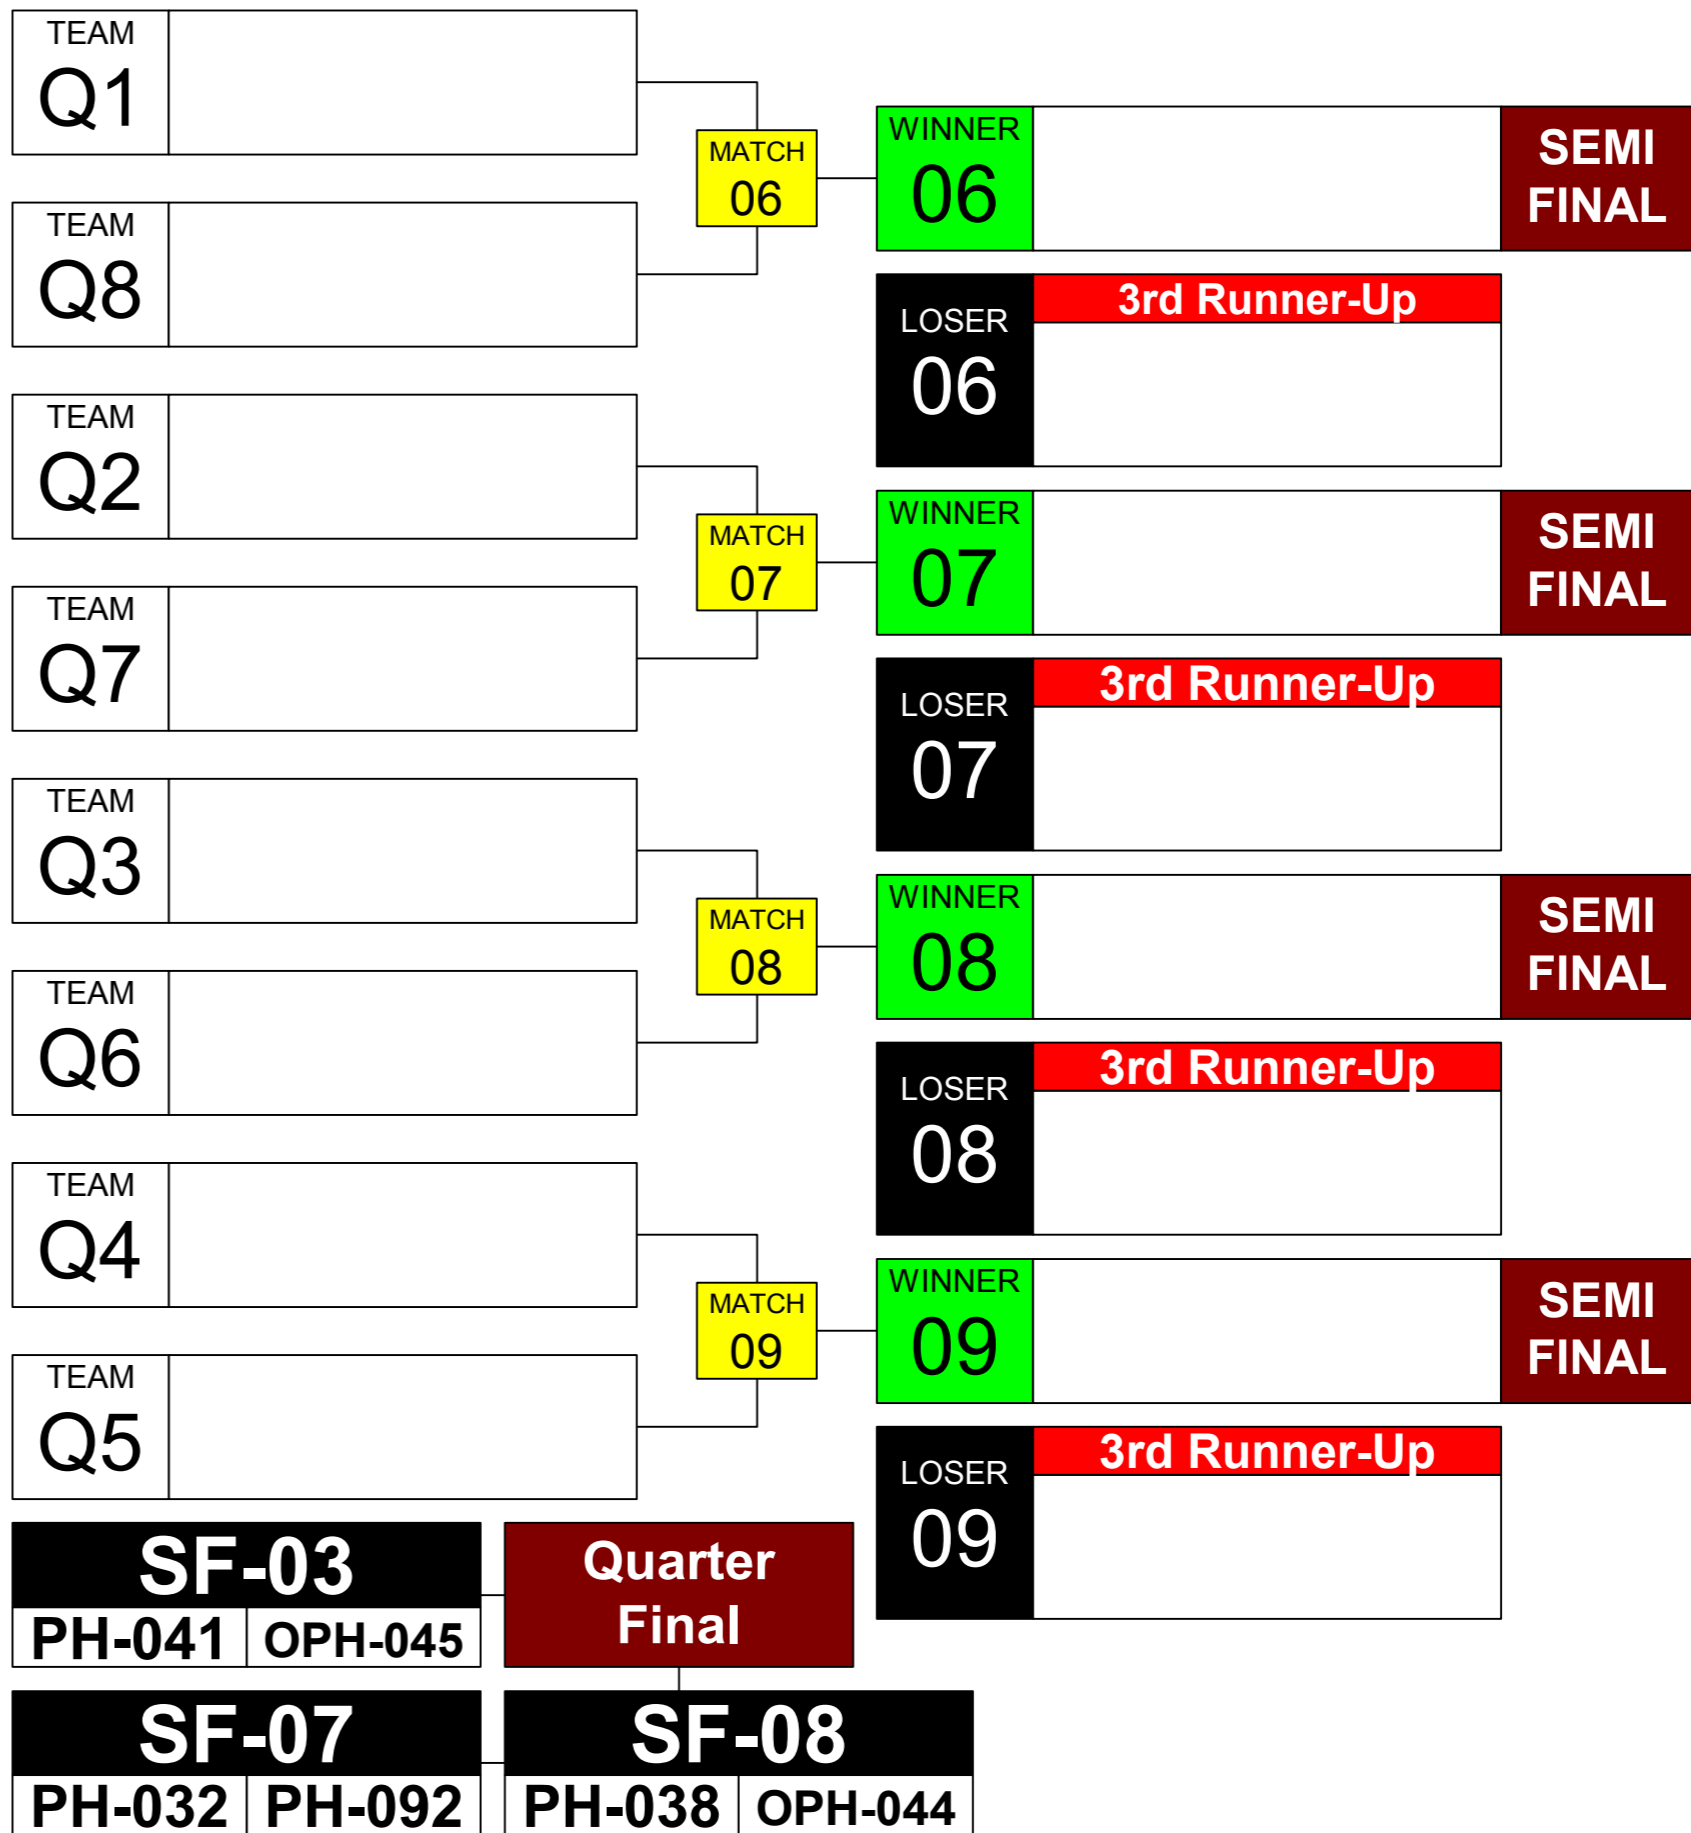

Sumo Robot Family WRG 2023 Taipei

ARENA 04	November 18th	TIME 14:30
--------------------	------------------	----------------------

FIRST ROUND

QUARTER FINAL

Sumo Robot Family WRG 2023 Taipei

ARENA 04	November 18th	TIME TBA
--------------------	------------------	--------------------

SEMI-FINAL

FINAL