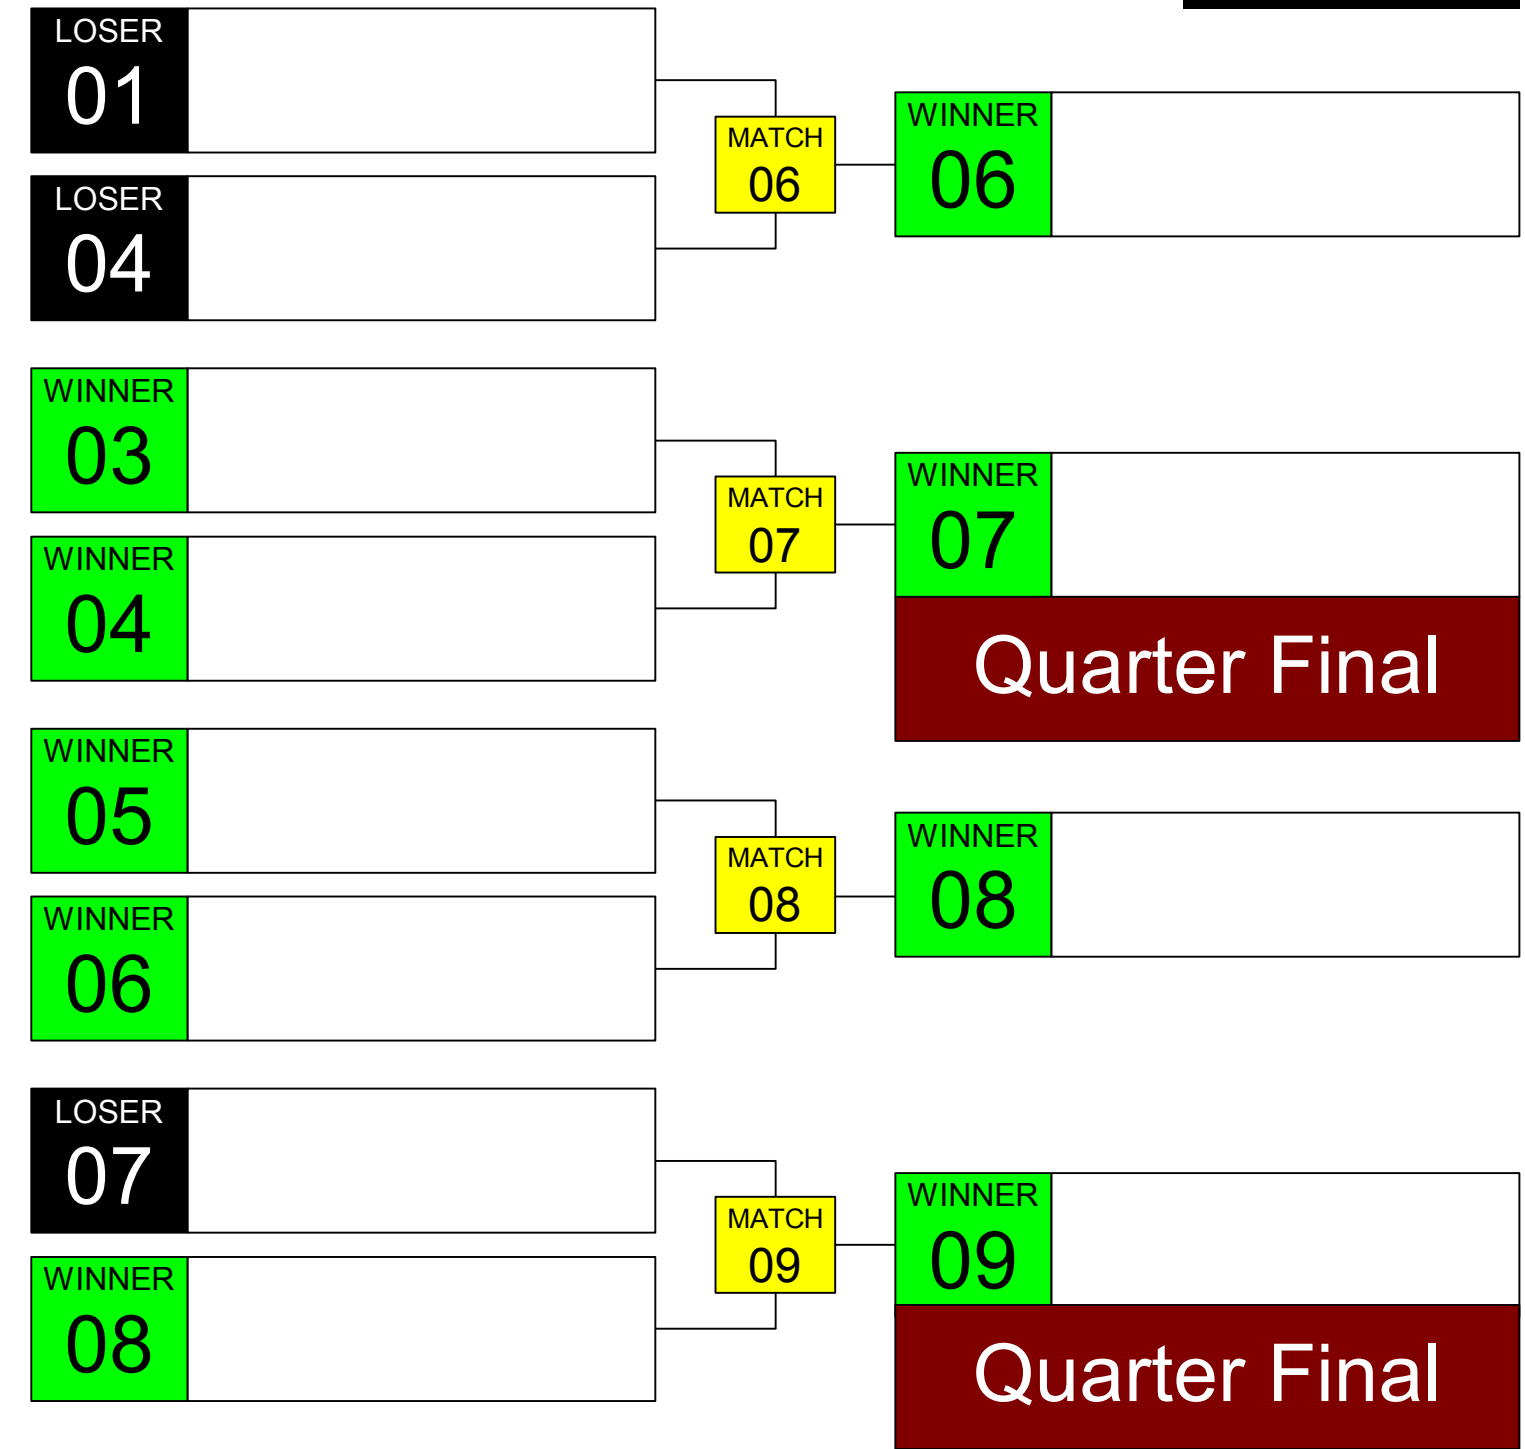

Sumo Robot BASIC 1kg. WRG 2023 Taipei

ARENA
01

November
18th

TIME
11:05

GROUP
A

Sumo Robot BASIC 1kg. WRG 2023 Taipei

ARENA 02 November 18th TIME 11:05 GROUP B

Sumo Robot BASIC 1kg. WRG 2023 Taipei

ARENA
03

November
18th

TIME
11:05

GROUP
C

Sumo Robot BASIC 1kg. WRG 2023 Taipei

ARENA
04

November
18th

TIME
11:05

GROUP
D

Sumo Robot BASIC 1kg. WRG 2023 Taipei

ARENA 01	November 18th	TIME 11:45
---------------------------	--------------------------------	-----------------------------

QUARTER FINAL

SEMI-FINAL

FINAL