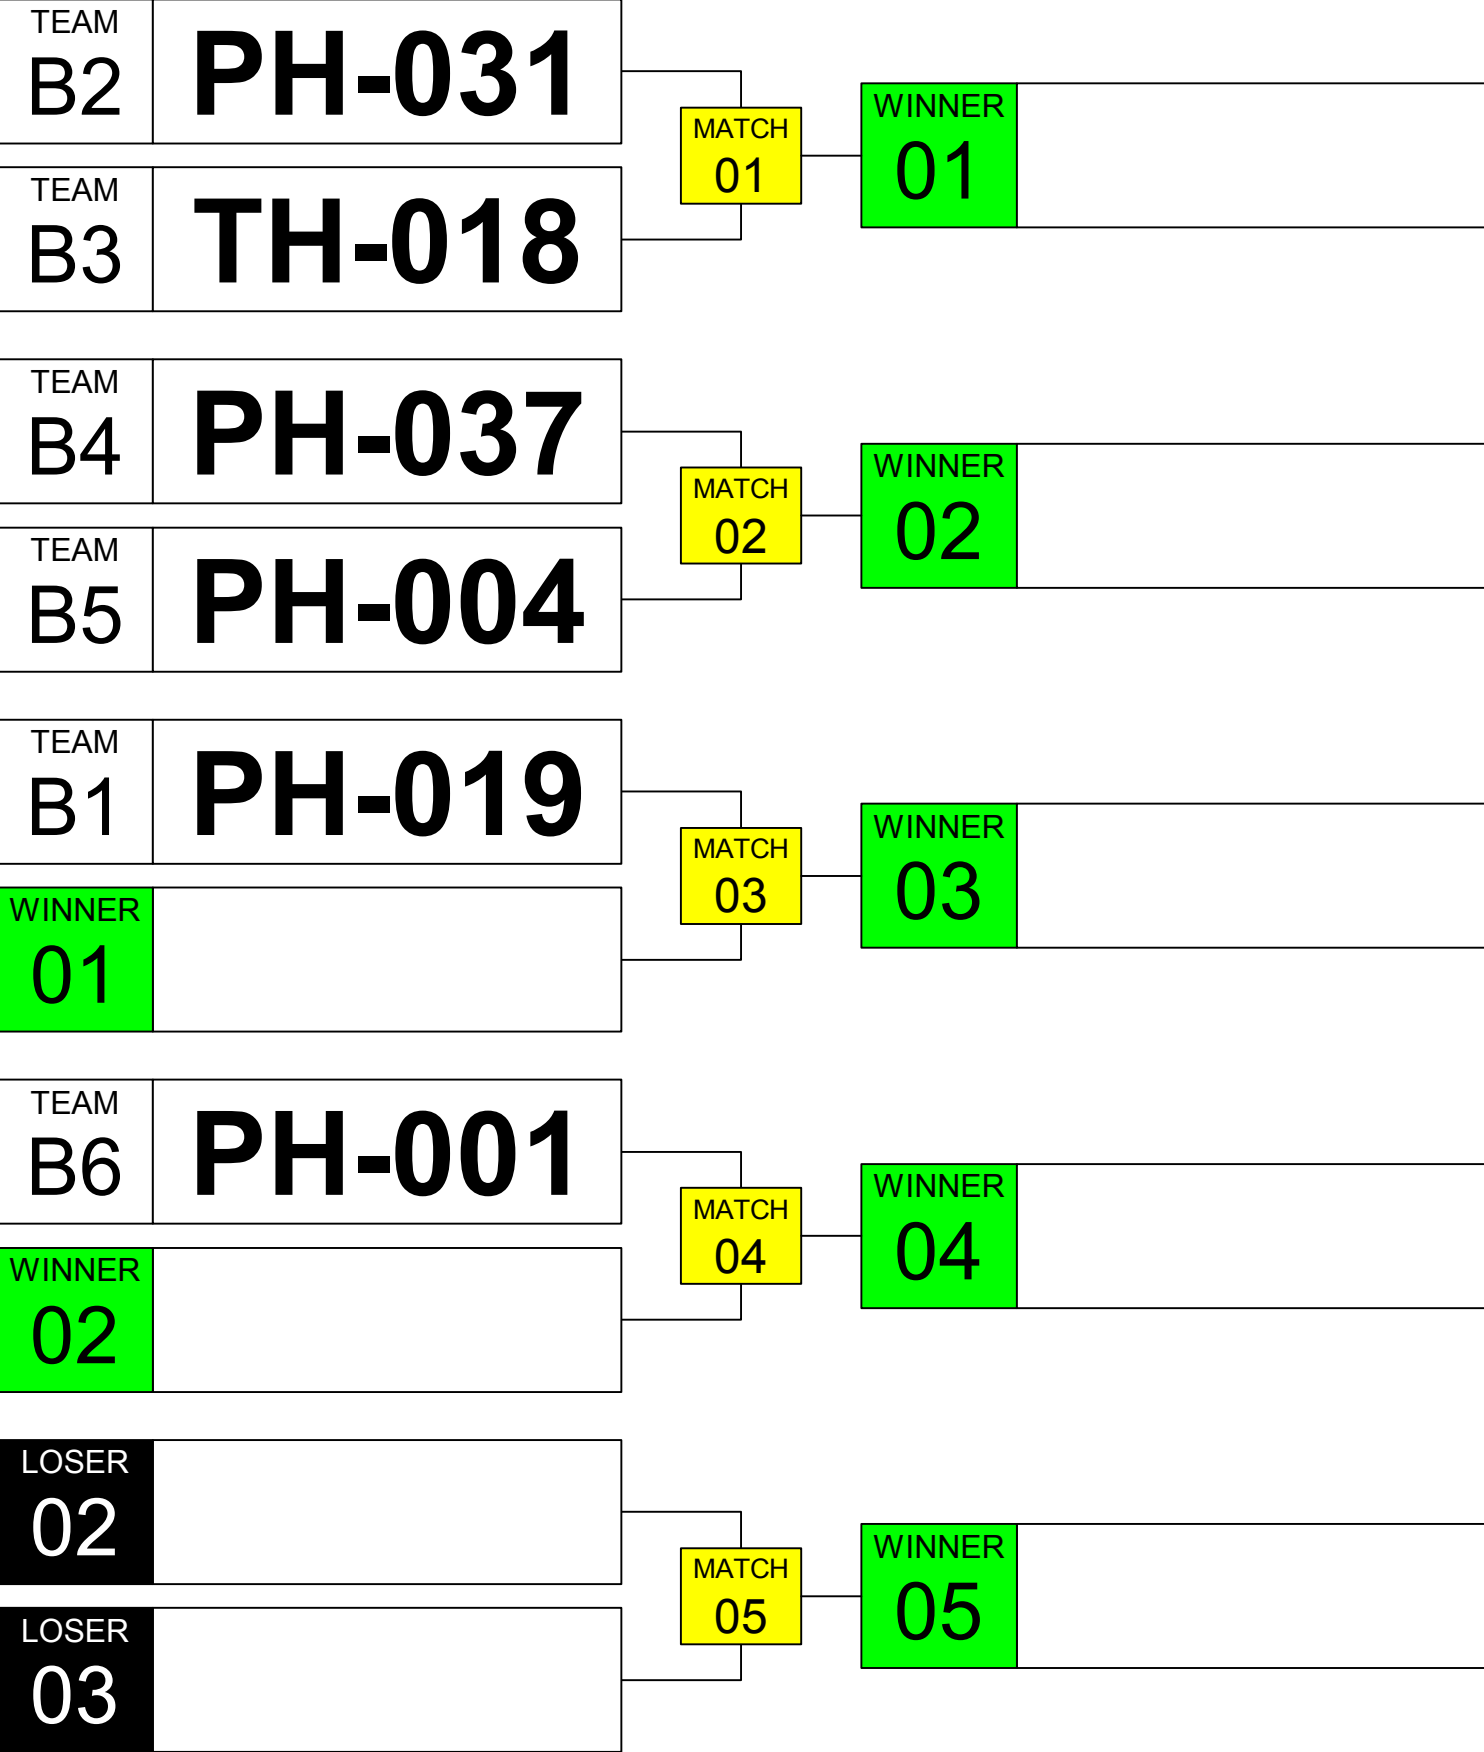

Sumo Robot BASIC 1kg. WRG 2023 Taipei

ARENA
01

November
18th

TIME
11:05

GROUP
A

Sumo Robot BASIC 1kg. WRG 2023 Taipei

ARENA 02 November 18th TIME 11:05 GROUP B

Sumo Robot BASIC 1kg. WRG 2023 Taipei

ARENA
03

November
18th

TIME
11:05

GROUP
C

Sumo Robot BASIC 1kg. WRG 2023 Taipei

ARENA
04

November
18th

TIME
11:05

GROUP
D

Sumo Robot BASIC 1kg. WRG 2023 Taipei

ARENA 01	November 18th	TIME 11:45
---------------------------	--------------------------------	-----------------------------

QUARTER FINAL

SEMI-FINAL

FINAL