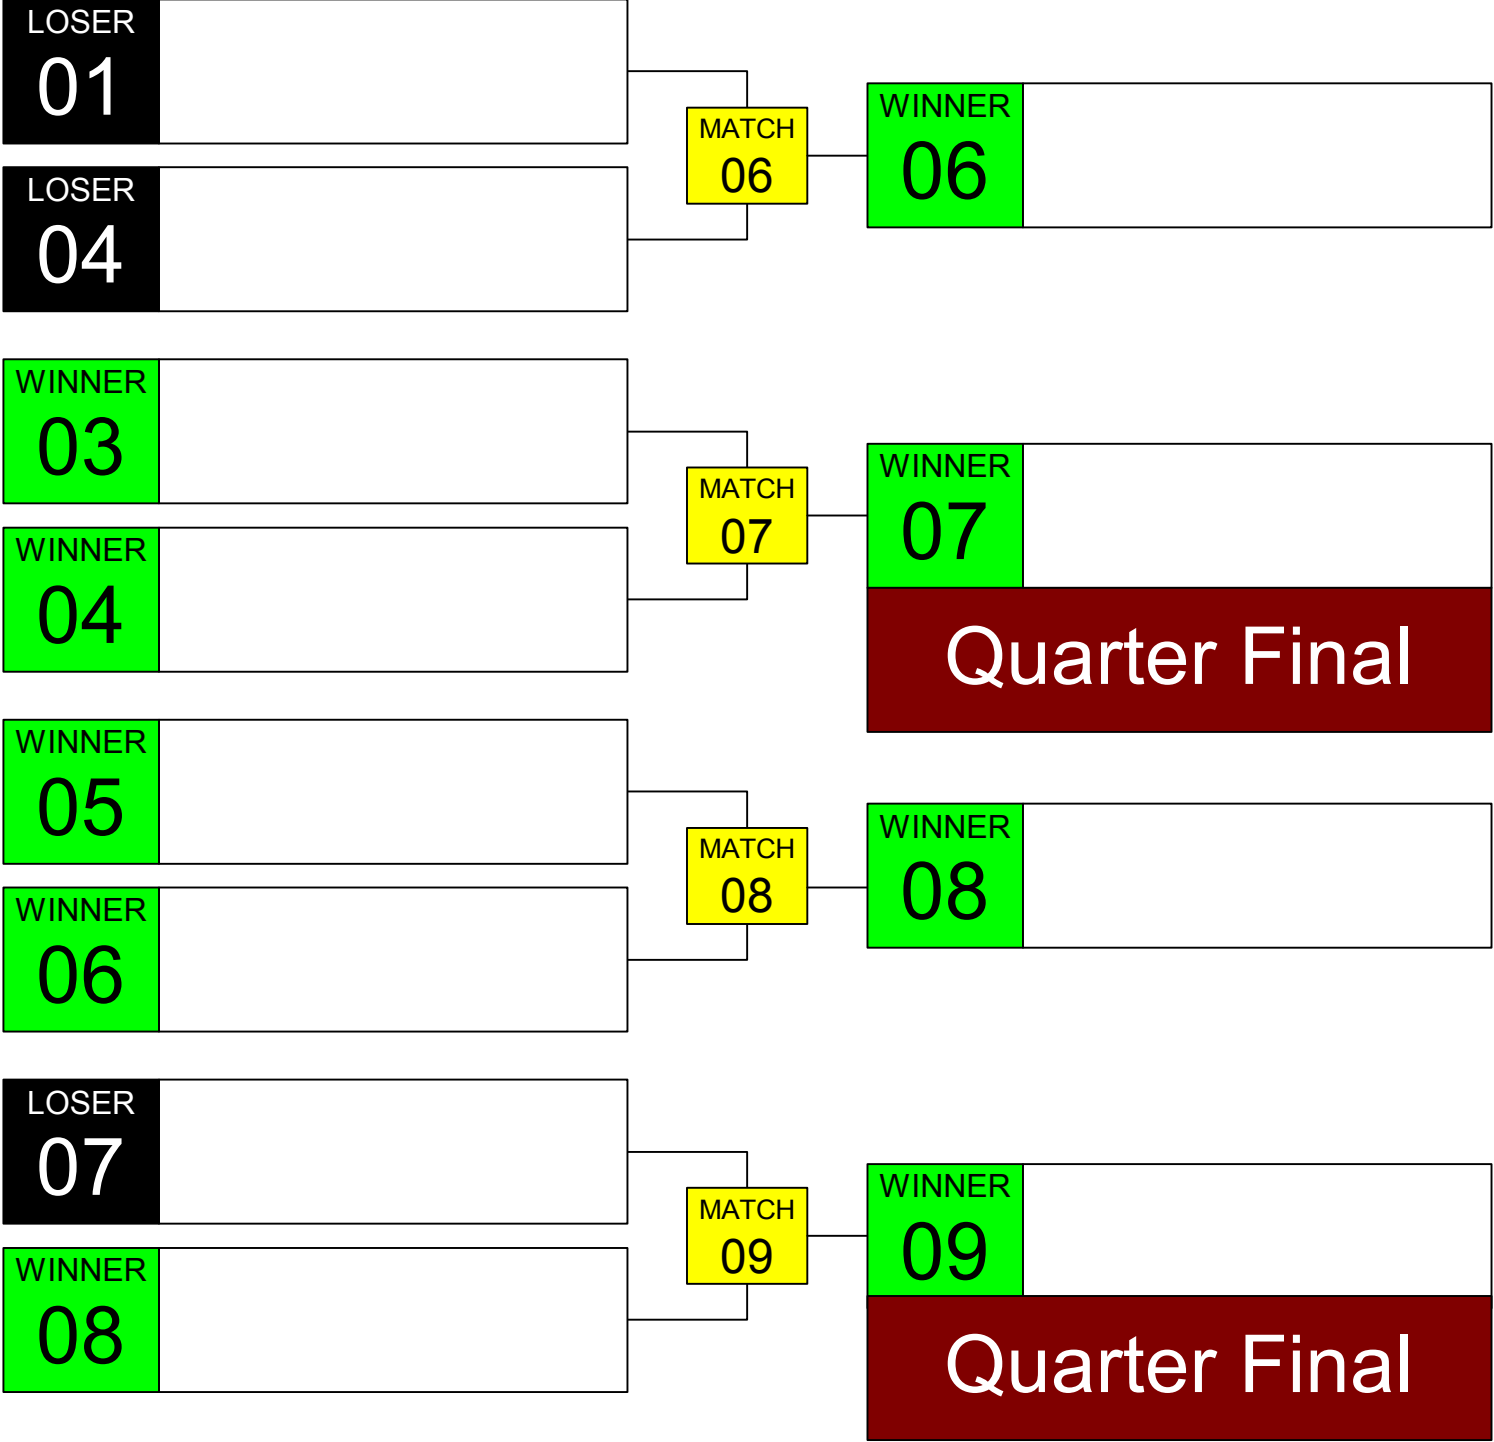

Sumo Robot BASIC 1kg. WRG 2023 Taipei

ARENA
01

November
18th

TIME
11:05

GROUP
A

Sumo Robot BASIC 1kg. WRG 2023 Taipei

ARENA 02 November 18th TIME 11:05 GROUP B

Sumo Robot BASIC 1kg. WRG 2023 Taipei

ARENA
03

November
18th

TIME
11:05

GROUP
C

Sumo Robot BASIC 1kg. WRG 2023 Taipei

ARENA
04

November
18th

TIME
11:05

GROUP
D

Sumo Robot BASIC 1kg. WRG 2023 Taipei

ARENA 01	November 18th	TIME 11:45
---------------------------	--------------------------------	-----------------------------

QUARTER FINAL

SEMI-FINAL

FINAL