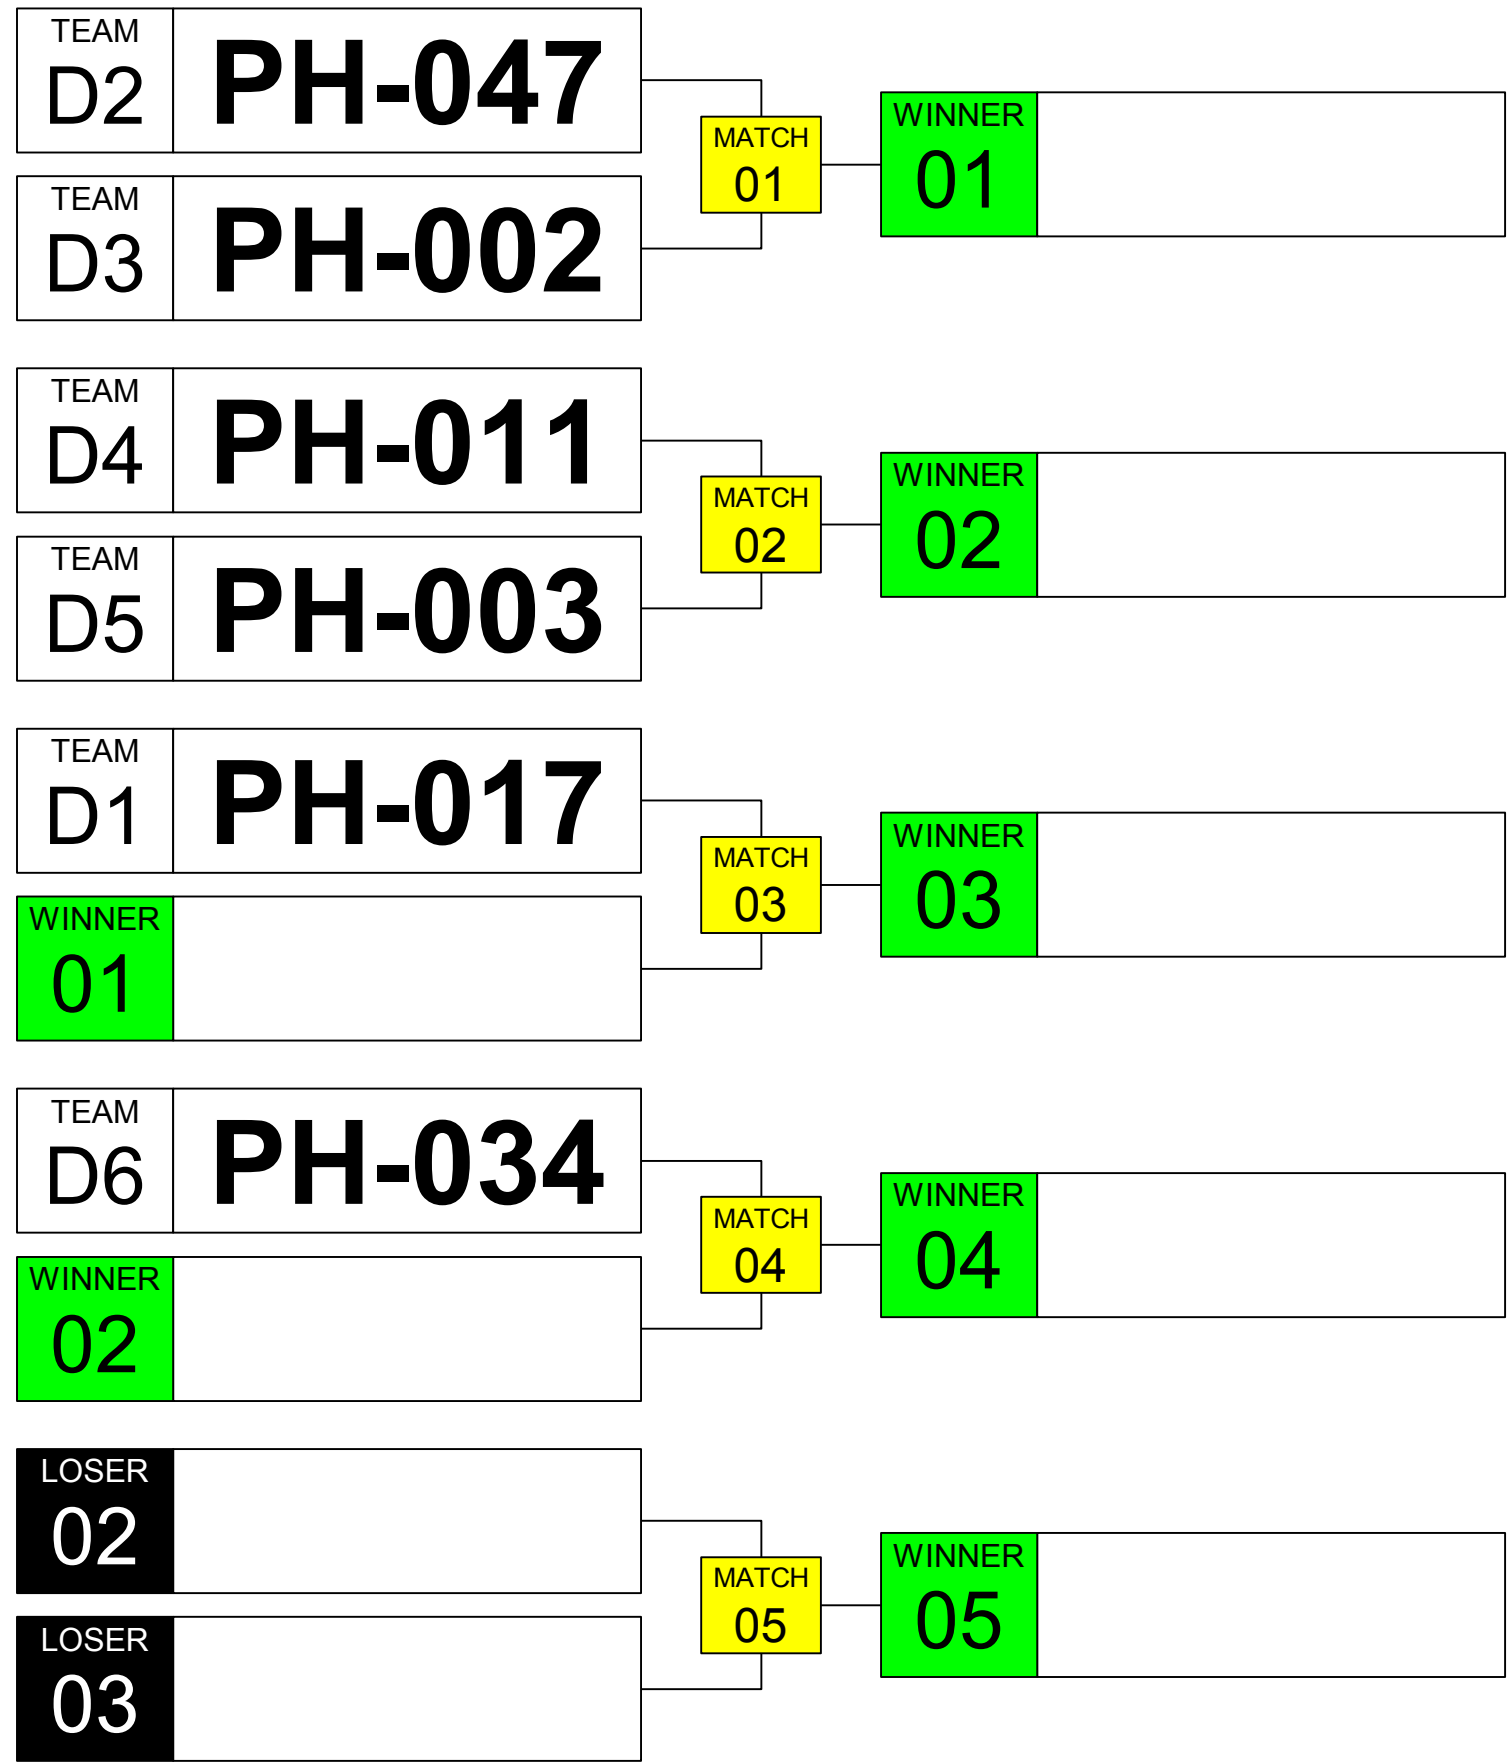

Sumo Robot BASIC 1kg. WRG 2023 Taipei

ARENA
01

November
18th

TIME
11:05

GROUP
A

Sumo Robot BASIC 1kg. WRG 2023 Taipei

ARENA 02 November 18th TIME 11:05 GROUP B

Sumo Robot BASIC 1kg. WRG 2023 Taipei

ARENA
03

November
18th

TIME
11:05

GROUP
C

Sumo Robot BASIC 1kg. WRG 2023 Taipei

ARENA
04

November
18th

TIME
11:05

GROUP
D

Sumo Robot BASIC 1kg. WRG 2023 Taipei

ARENA 01	November 18th	TIME 11:45
---------------------------	--------------------------------	-----------------------------

QUARTER FINAL

SEMI-FINAL

FINAL