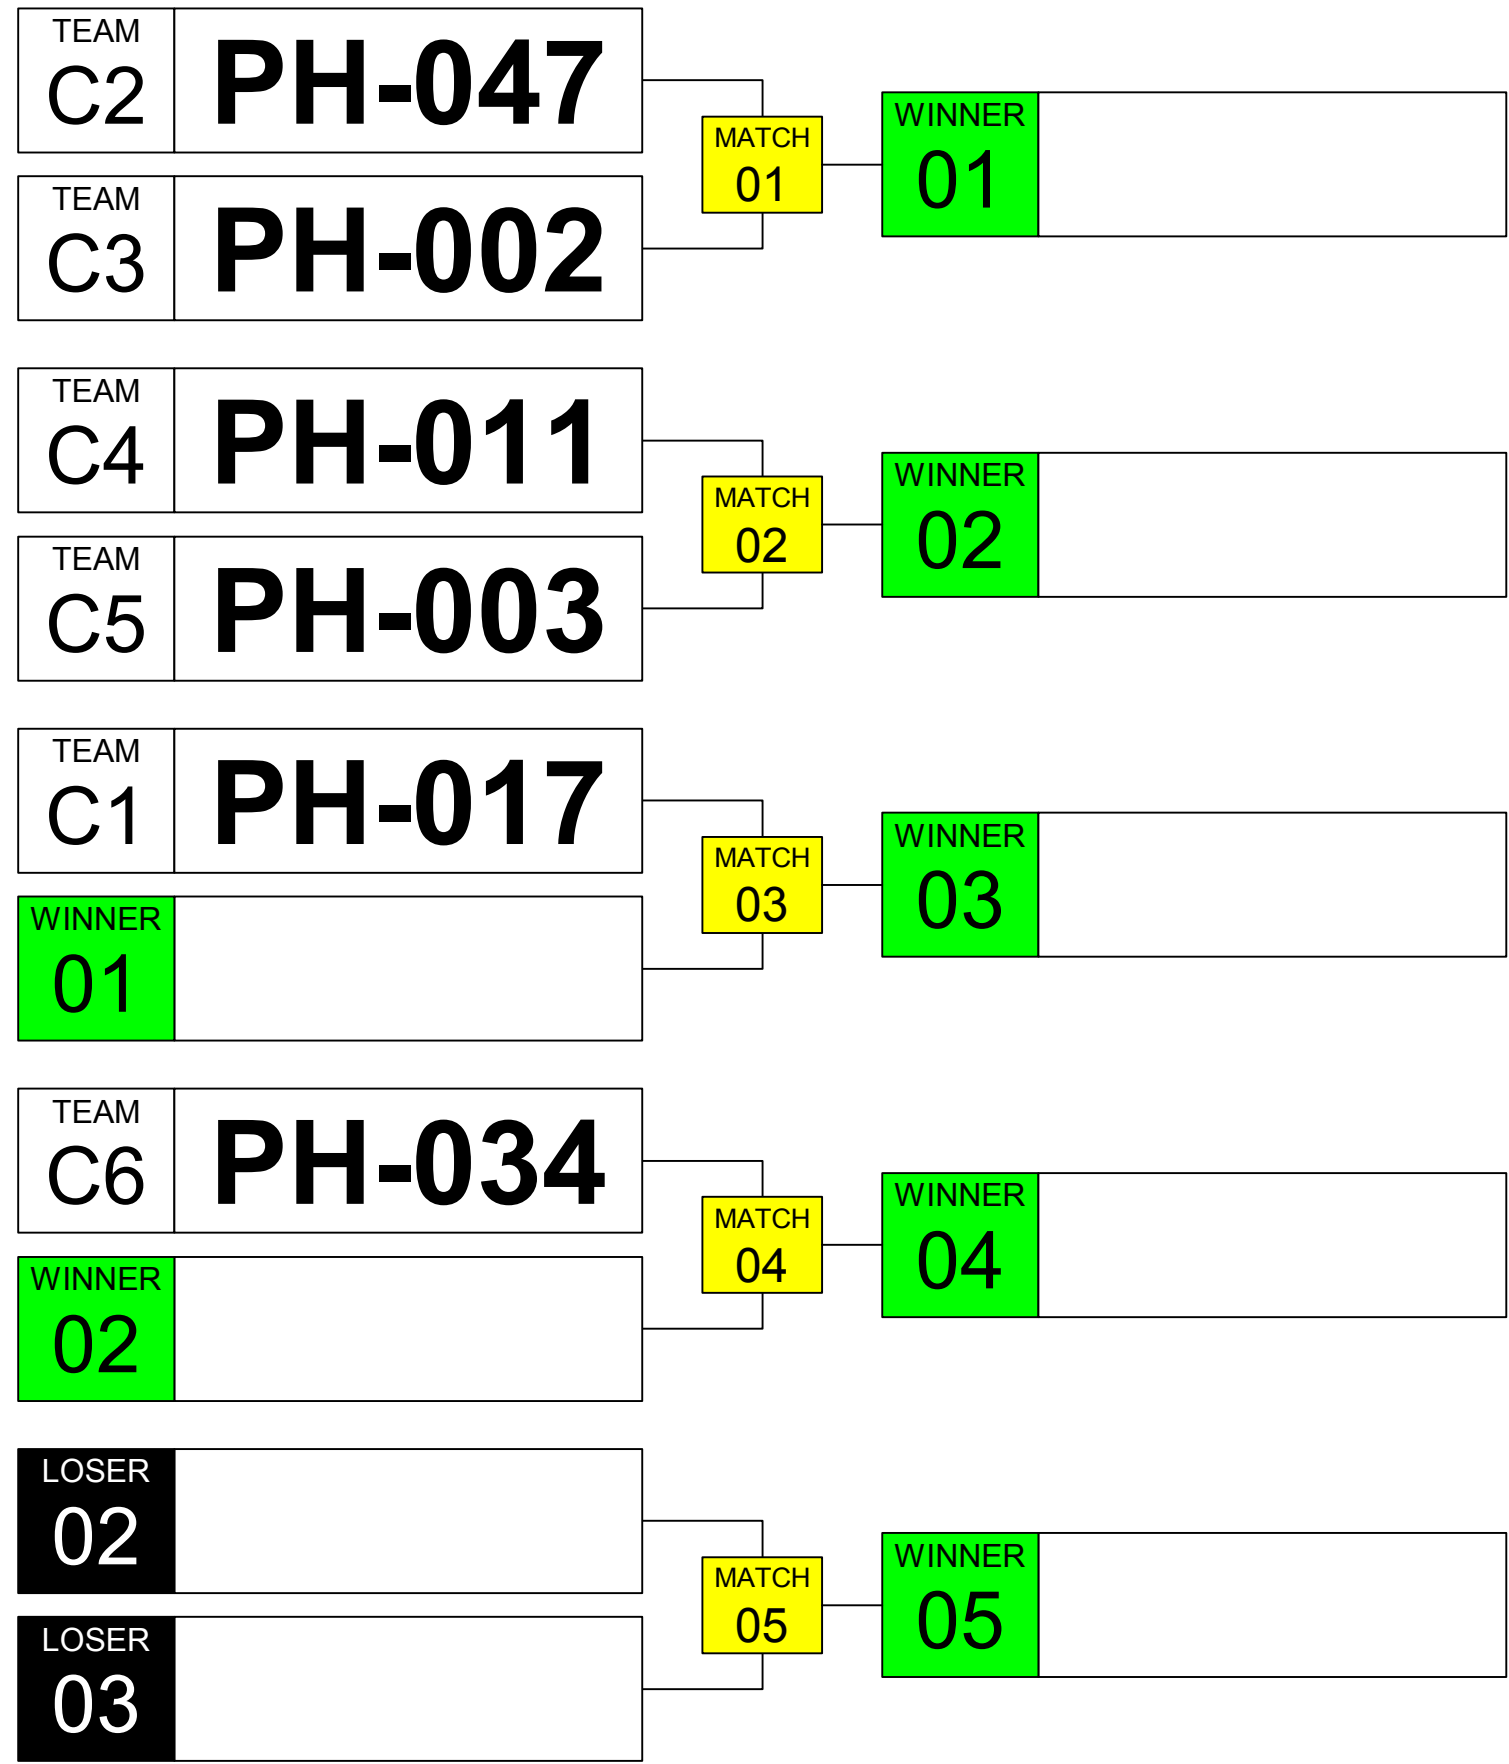

Sumo Robot BASIC 1kg. WRG 2023 Taipei

ARENA
01

November
18th

TIME
11:05

GROUP
A

Sumo Robot BASIC 1kg. WRG 2023 Taipei

ARENA 02 November 18th TIME 11:05 GROUP B

Sumo Robot BASIC 1kg. WRG 2023 Taipei

ARENA
03

November
18th

TIME
11:05

GROUP
C

Sumo Robot BASIC 1kg. WRG 2023 Taipei

ARENA
04

November
18th

TIME
11:05

GROUP
D

Sumo Robot BASIC 1kg. WRG 2023 Taipei

ARENA 01	November 18th	TIME 11:45
---------------------------	--------------------------------	-----------------------------

QUARTER FINAL

SEMI-FINAL

FINAL