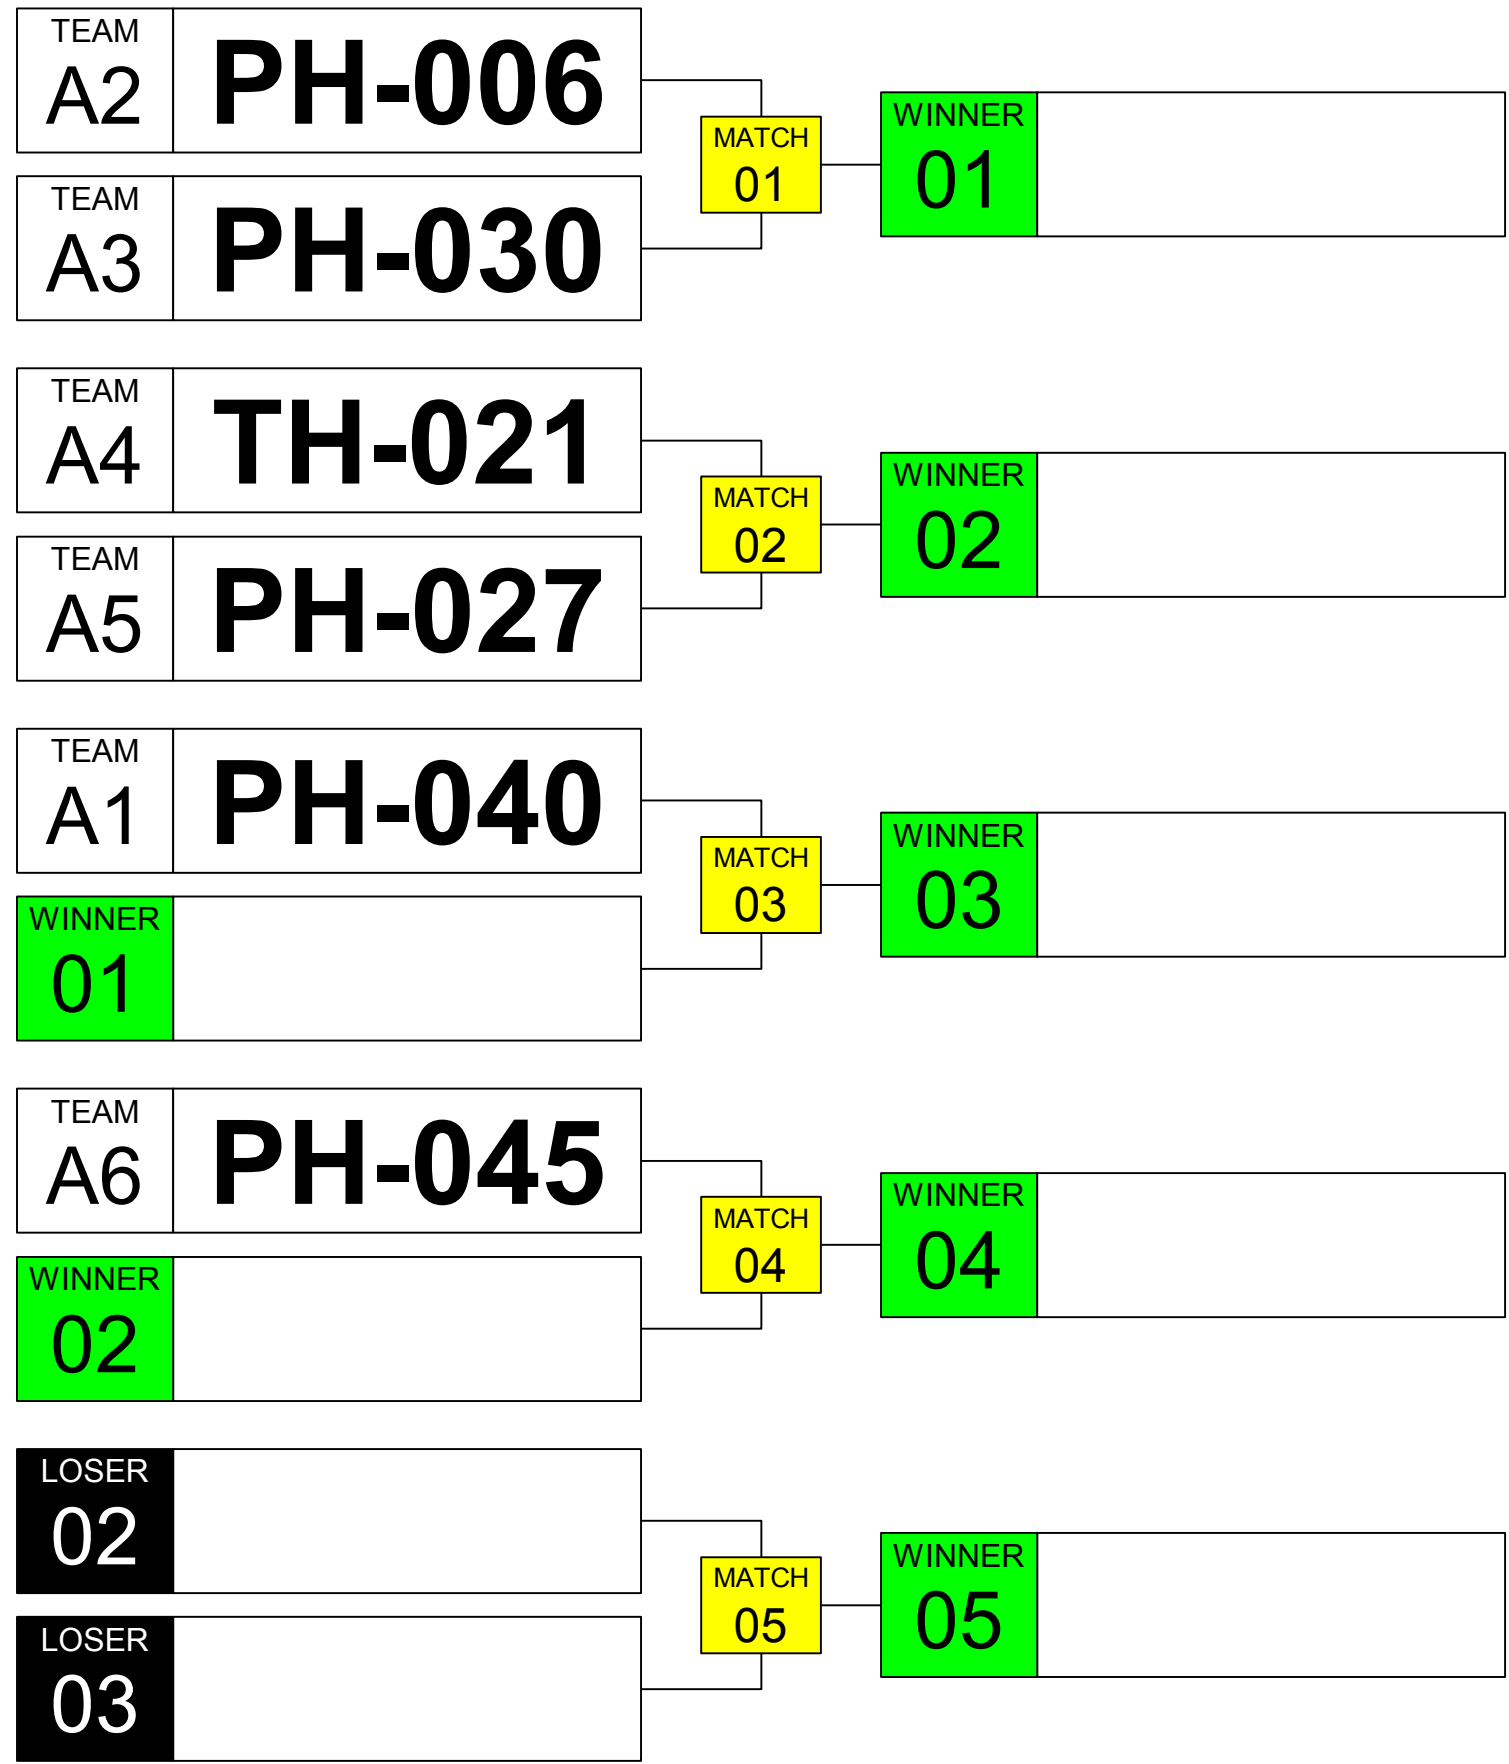

Sumo Robot BASIC 1kg. WRG 2023 Taipei

ARENA
01

November
18th

TIME
11:05

GROUP
A

Sumo Robot BASIC 1kg. WRG 2023 Taipei

ARENA 02 November 18th TIME 11:05 GROUP B

Sumo Robot BASIC 1kg. WRG 2023 Taipei

ARENA
03

November
18th

TIME
11:05

GROUP
C

Sumo Robot BASIC 1kg. WRG 2023 Taipei

ARENA
04

November
18th

TIME
11:05

GROUP
D

Sumo Robot BASIC 1kg. WRG 2023 Taipei

ARENA 01	November 18th	TIME 11:45
---------------------------	--------------------------------	-----------------------------

QUARTER FINAL

SEMI-FINAL

FINAL