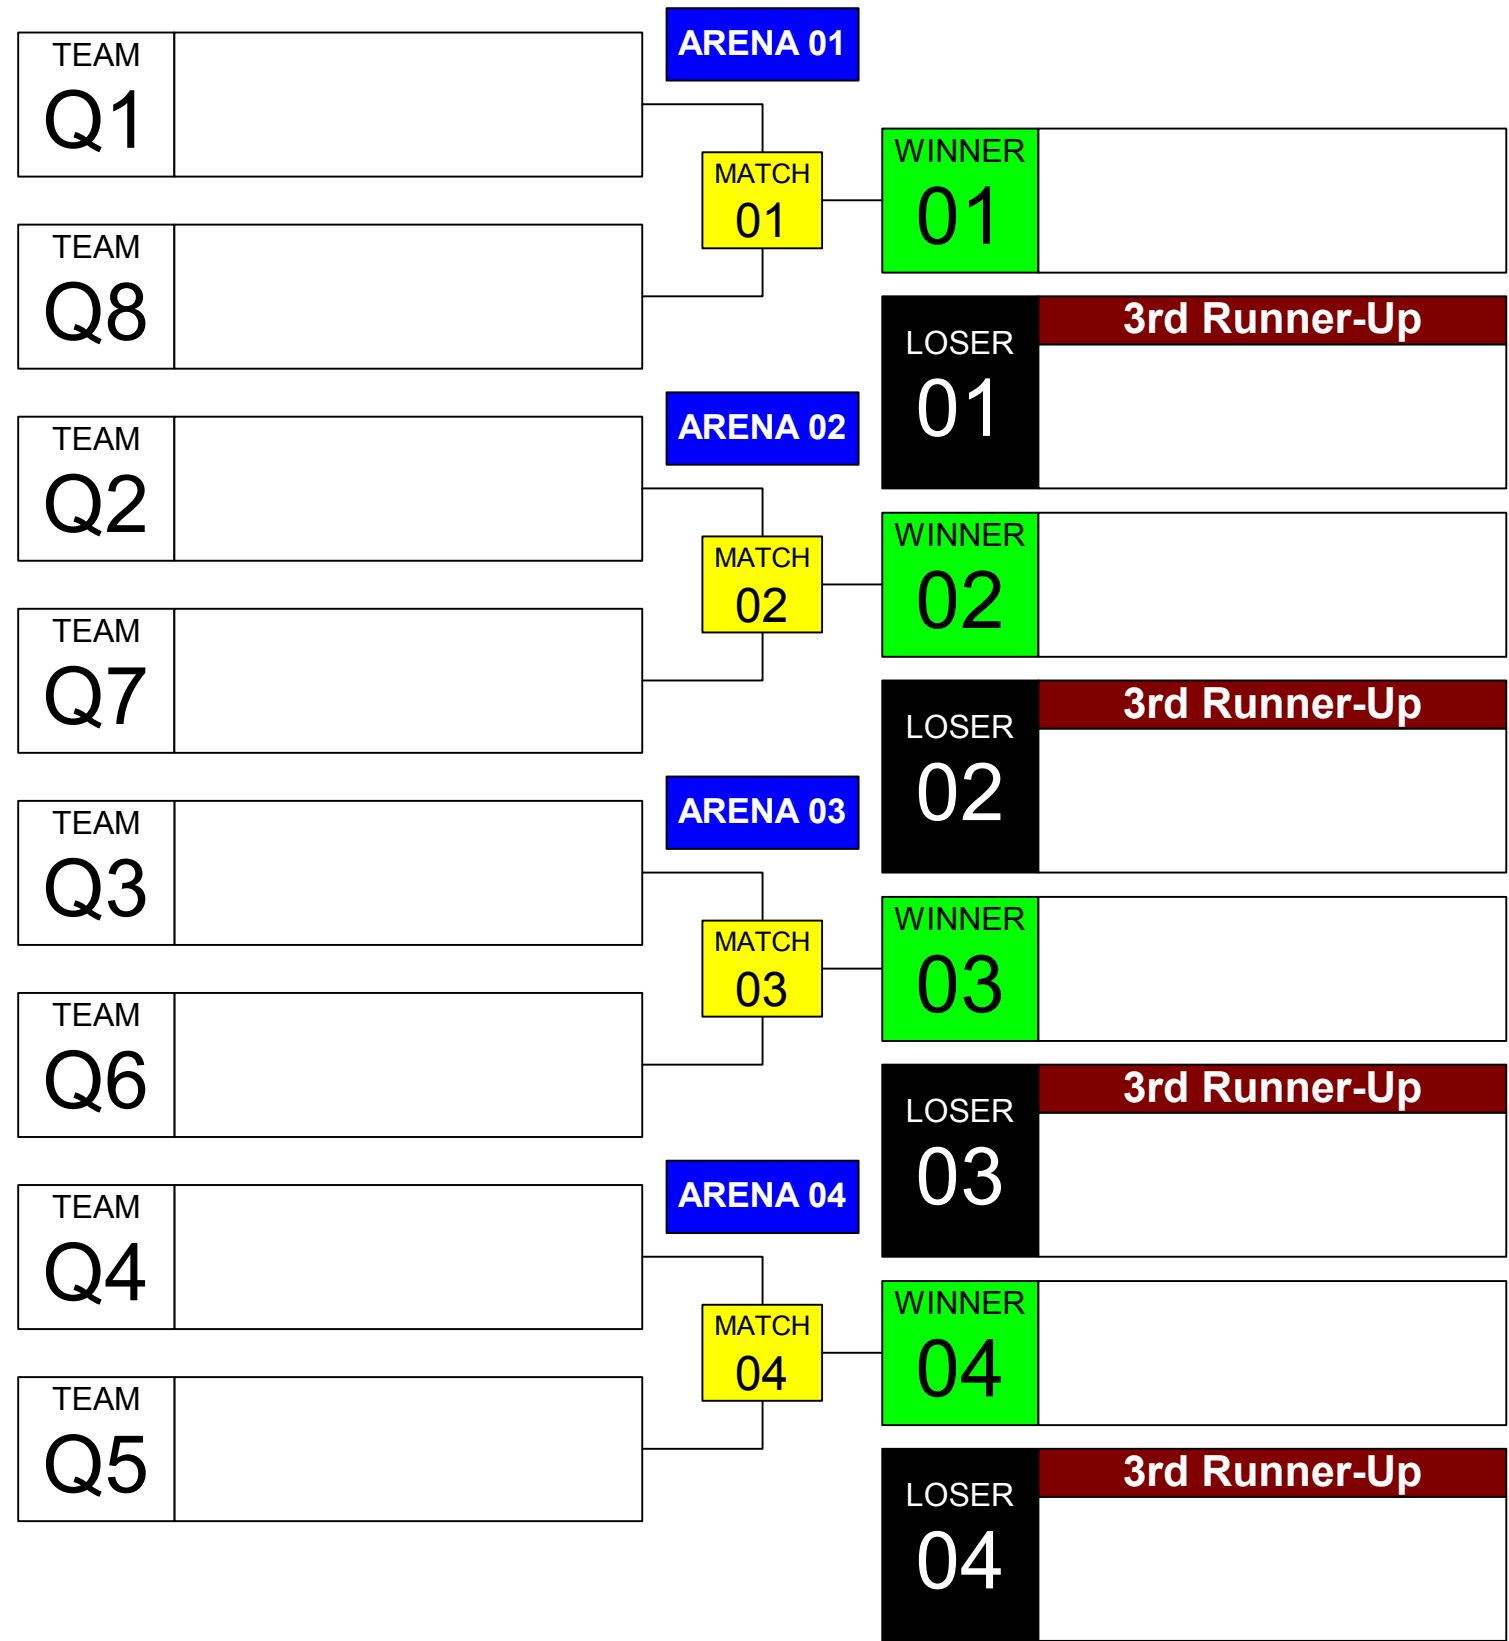

ARENA
03

November
18th

TIME
11:05

GROUP
C

Sumo Robot BASIC 1kg. WRG 2023 Taipei

ARENA
04

November
18th

TIME
11:05

GROUP
D

Sumo Robot BASIC 1kg. WRG 2023 Taipei

ARENA 01	November 18th	TIME 11:45
---------------------------	--------------------------------	-----------------------------

QUARTER FINAL

SEMI-FINAL

FINAL