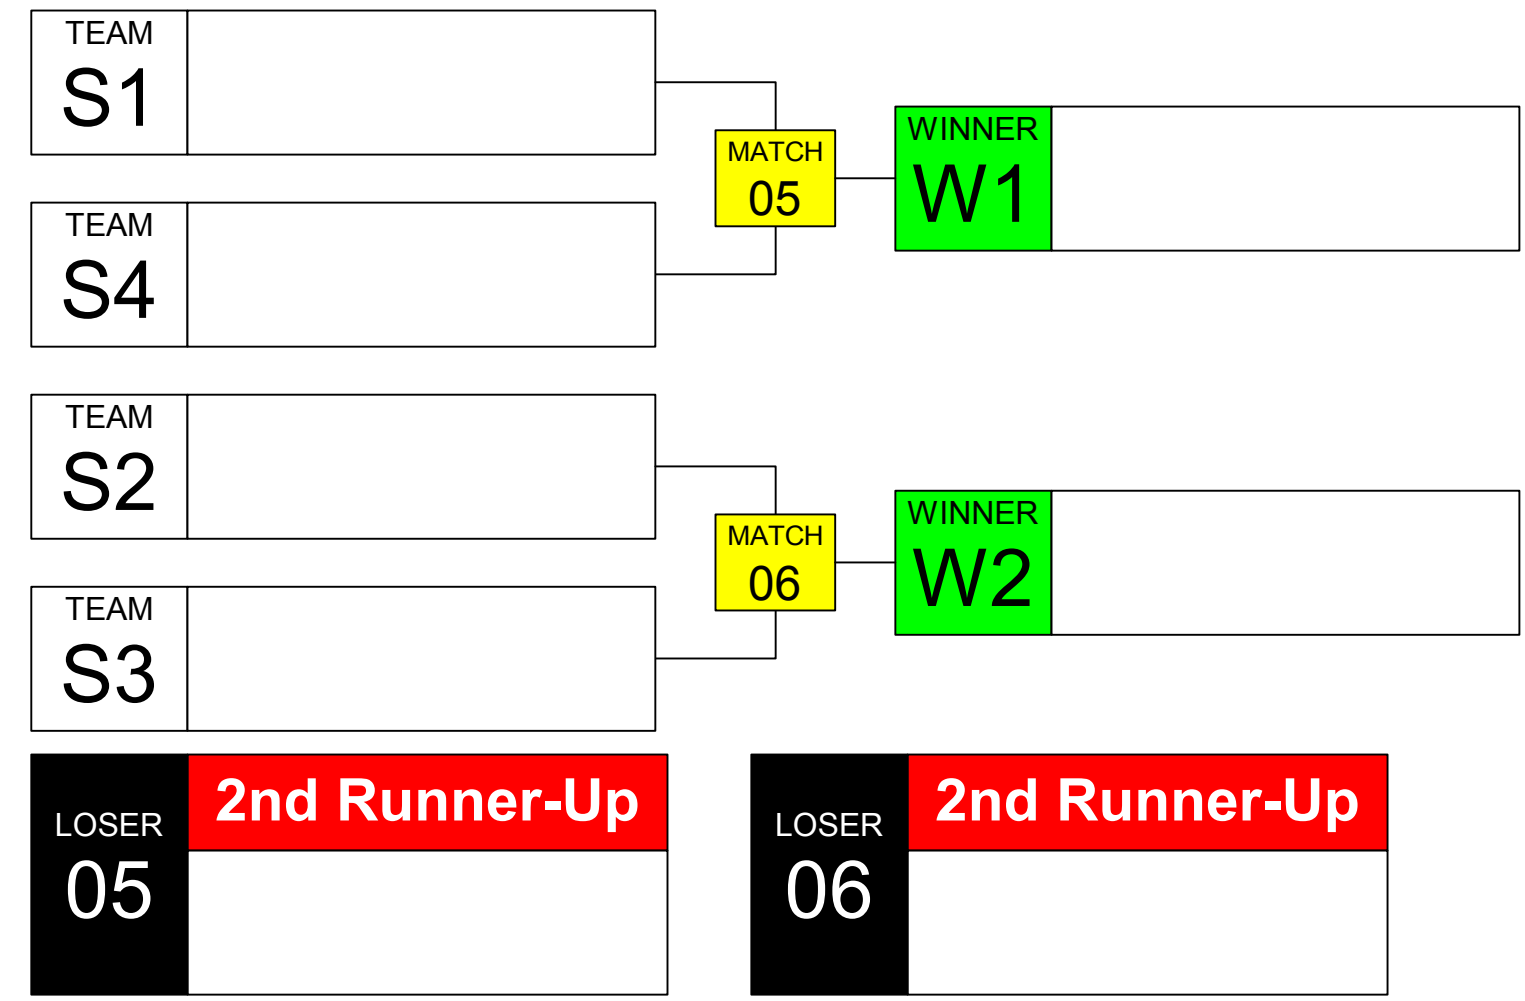

GROUP
D

Sumo Robot BASIC 1kg. WRG 2023 Taipei

ARENA 01	November 18th	TIME 11:45
---------------------------	--------------------------------	-----------------------------

QUARTER FINAL

SEMI-FINAL

FINAL